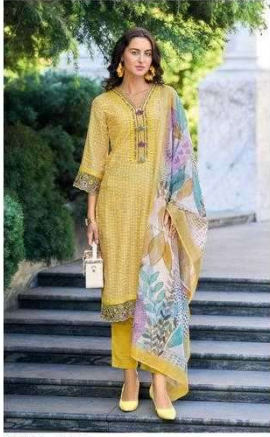

KAILEE™

Collection
LUXURY EMBROID MERR

IZHAAR

VOL - 3

KAILEE™

Fashion

WWW.KAILEEFASHION.COM

IZHAR - 42731

VOL - 3

IZHAR - 42731

PURE ELEGANCE WITH **ALLURING FLORAL** PATTERNS ON LACY FABRIC AND ADD GLAMOUR TO **YOUR STYLE**

IZHAR - **42734**

KAILEE™

fashion

INDIAN ETHNIC WEAR

AN INSPIRATIONAL FABRICS UNDER THE DESIGNER PRINTED, IS TRUE TO ITS NAME, TRADITIONAL AND FOR WOMAN FROM ALL WALKS OF LIFE.