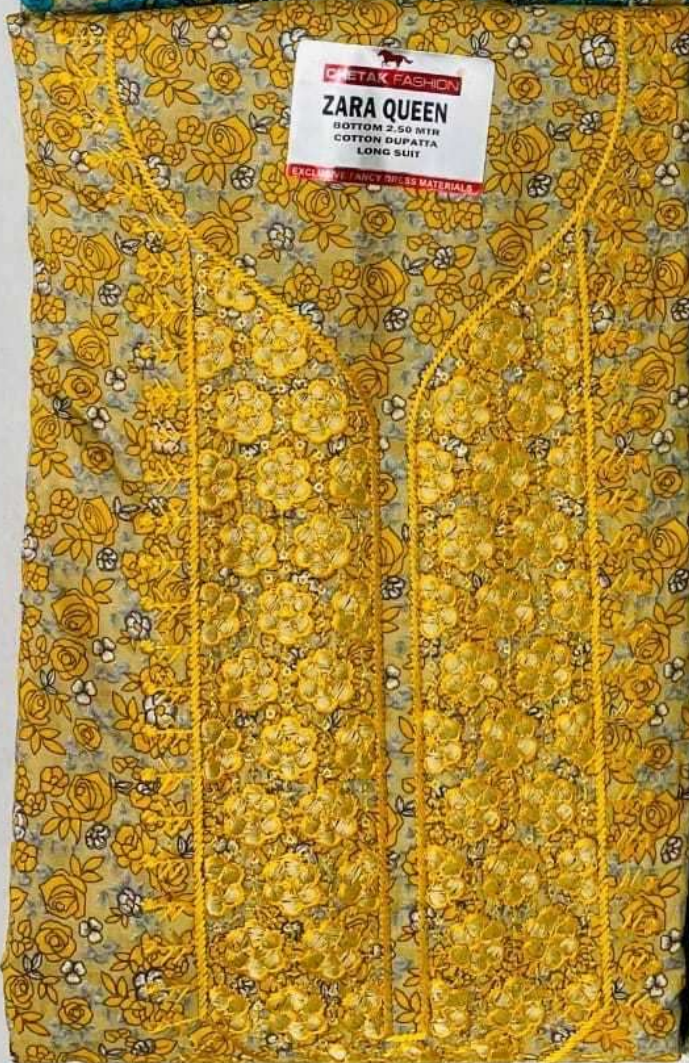

CHEYAK FASHION
ZARA QUEEN
BOTTOM 2.50 MTR
COTTON DUPATTA
LONG SUIIT
EXCLUSIVE FANCY DRESS MATERIALS