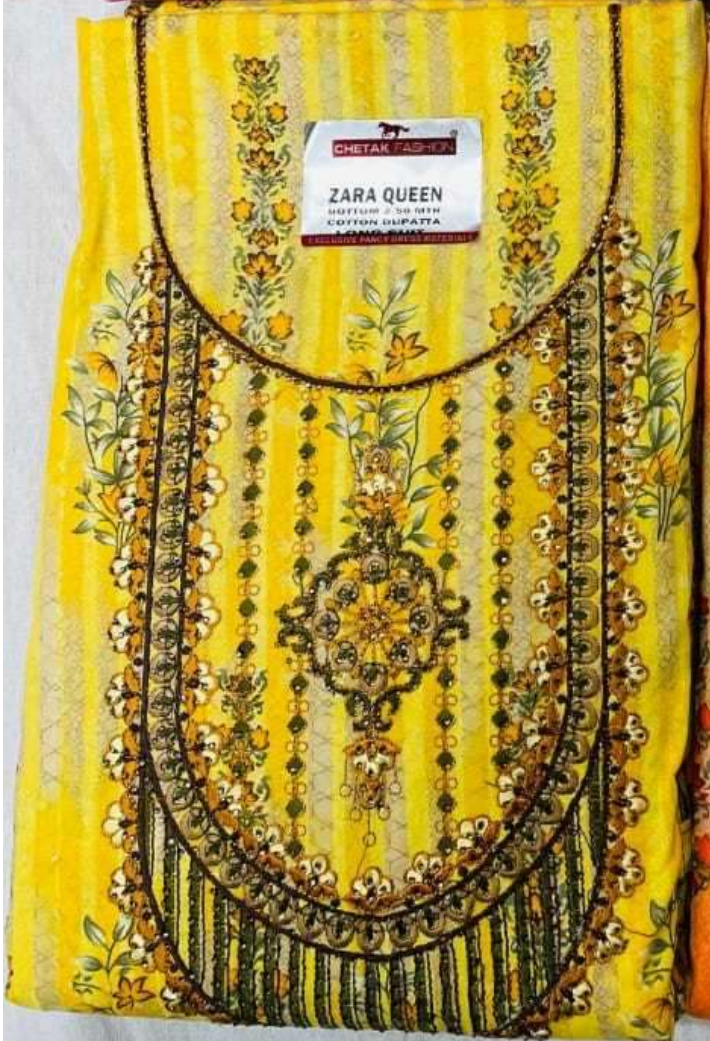

CHEETAH FASHION
ZARA QUEEN
BOTTOM 2.50 MTR
COTTON DUPATTA
L 60 INCH W 72 INCH