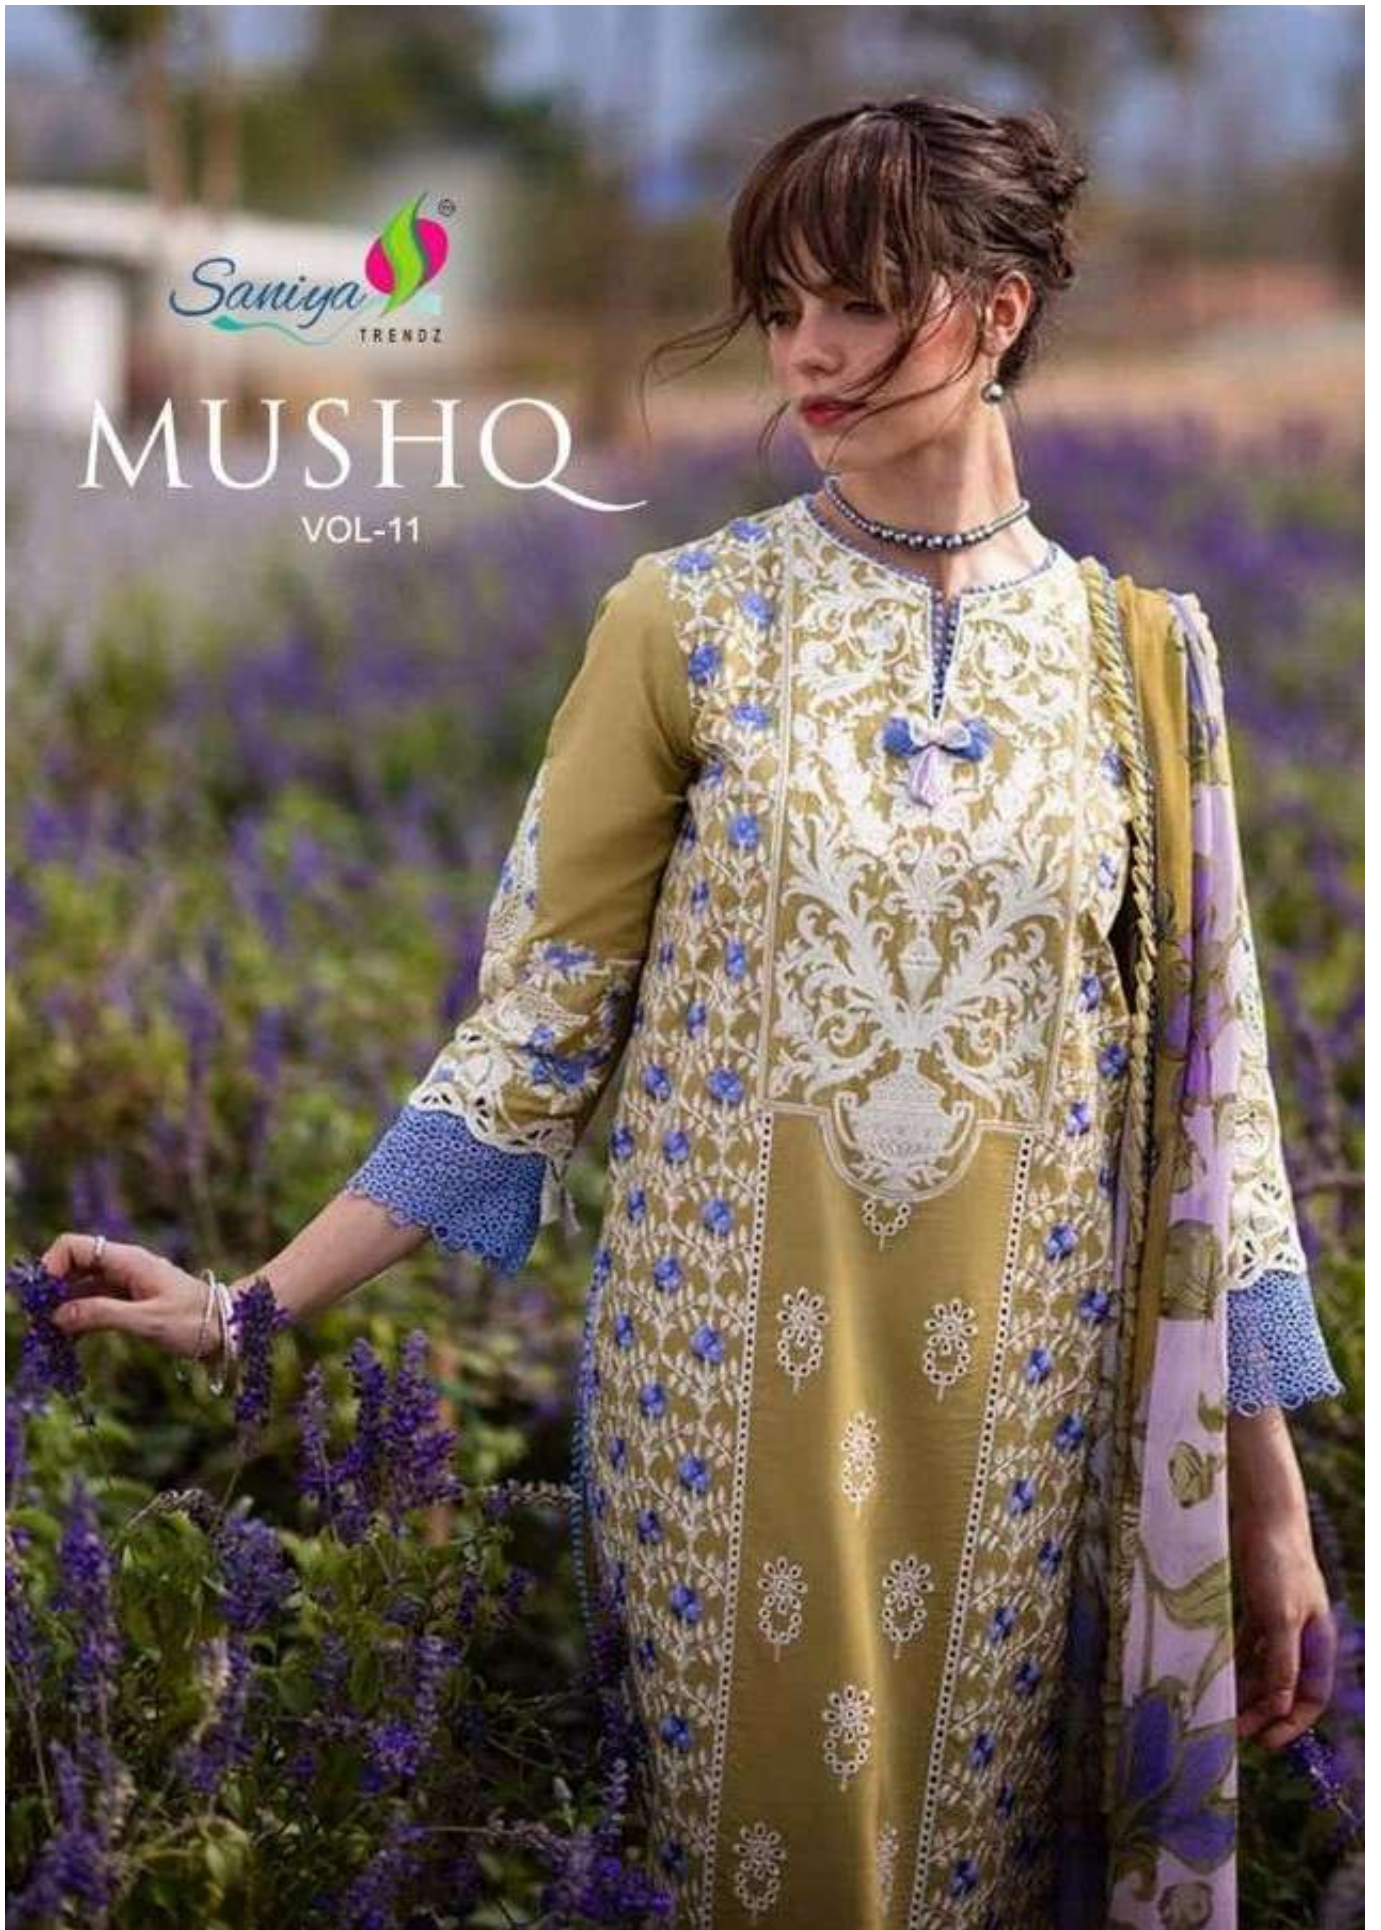

Saniya
TRENDZ

MUSHQ

VOL-11