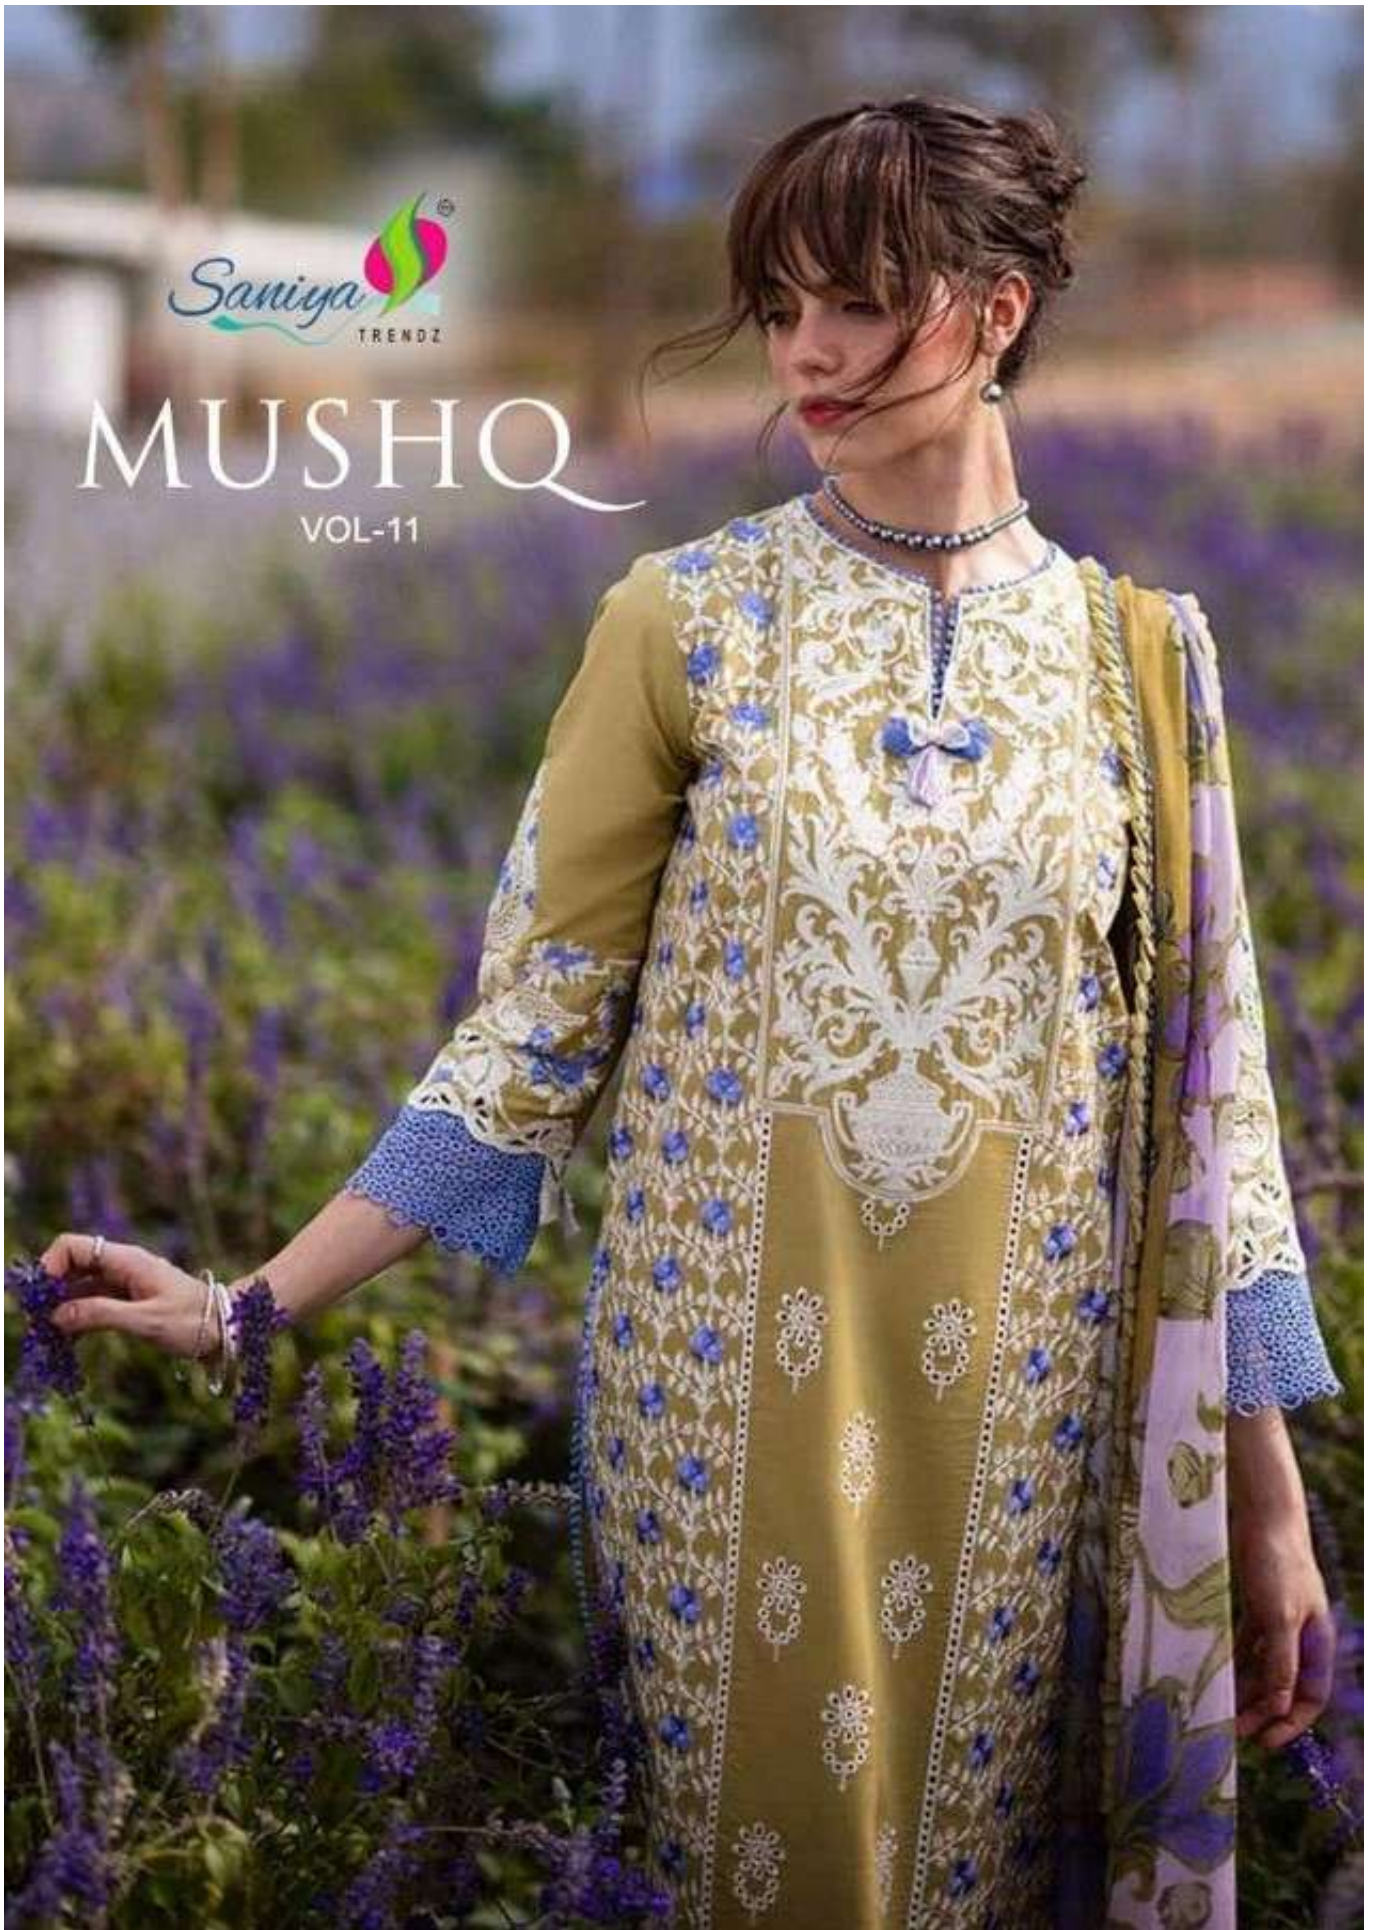

Saniya
TRENDZ

MUSHQ

VOL-11