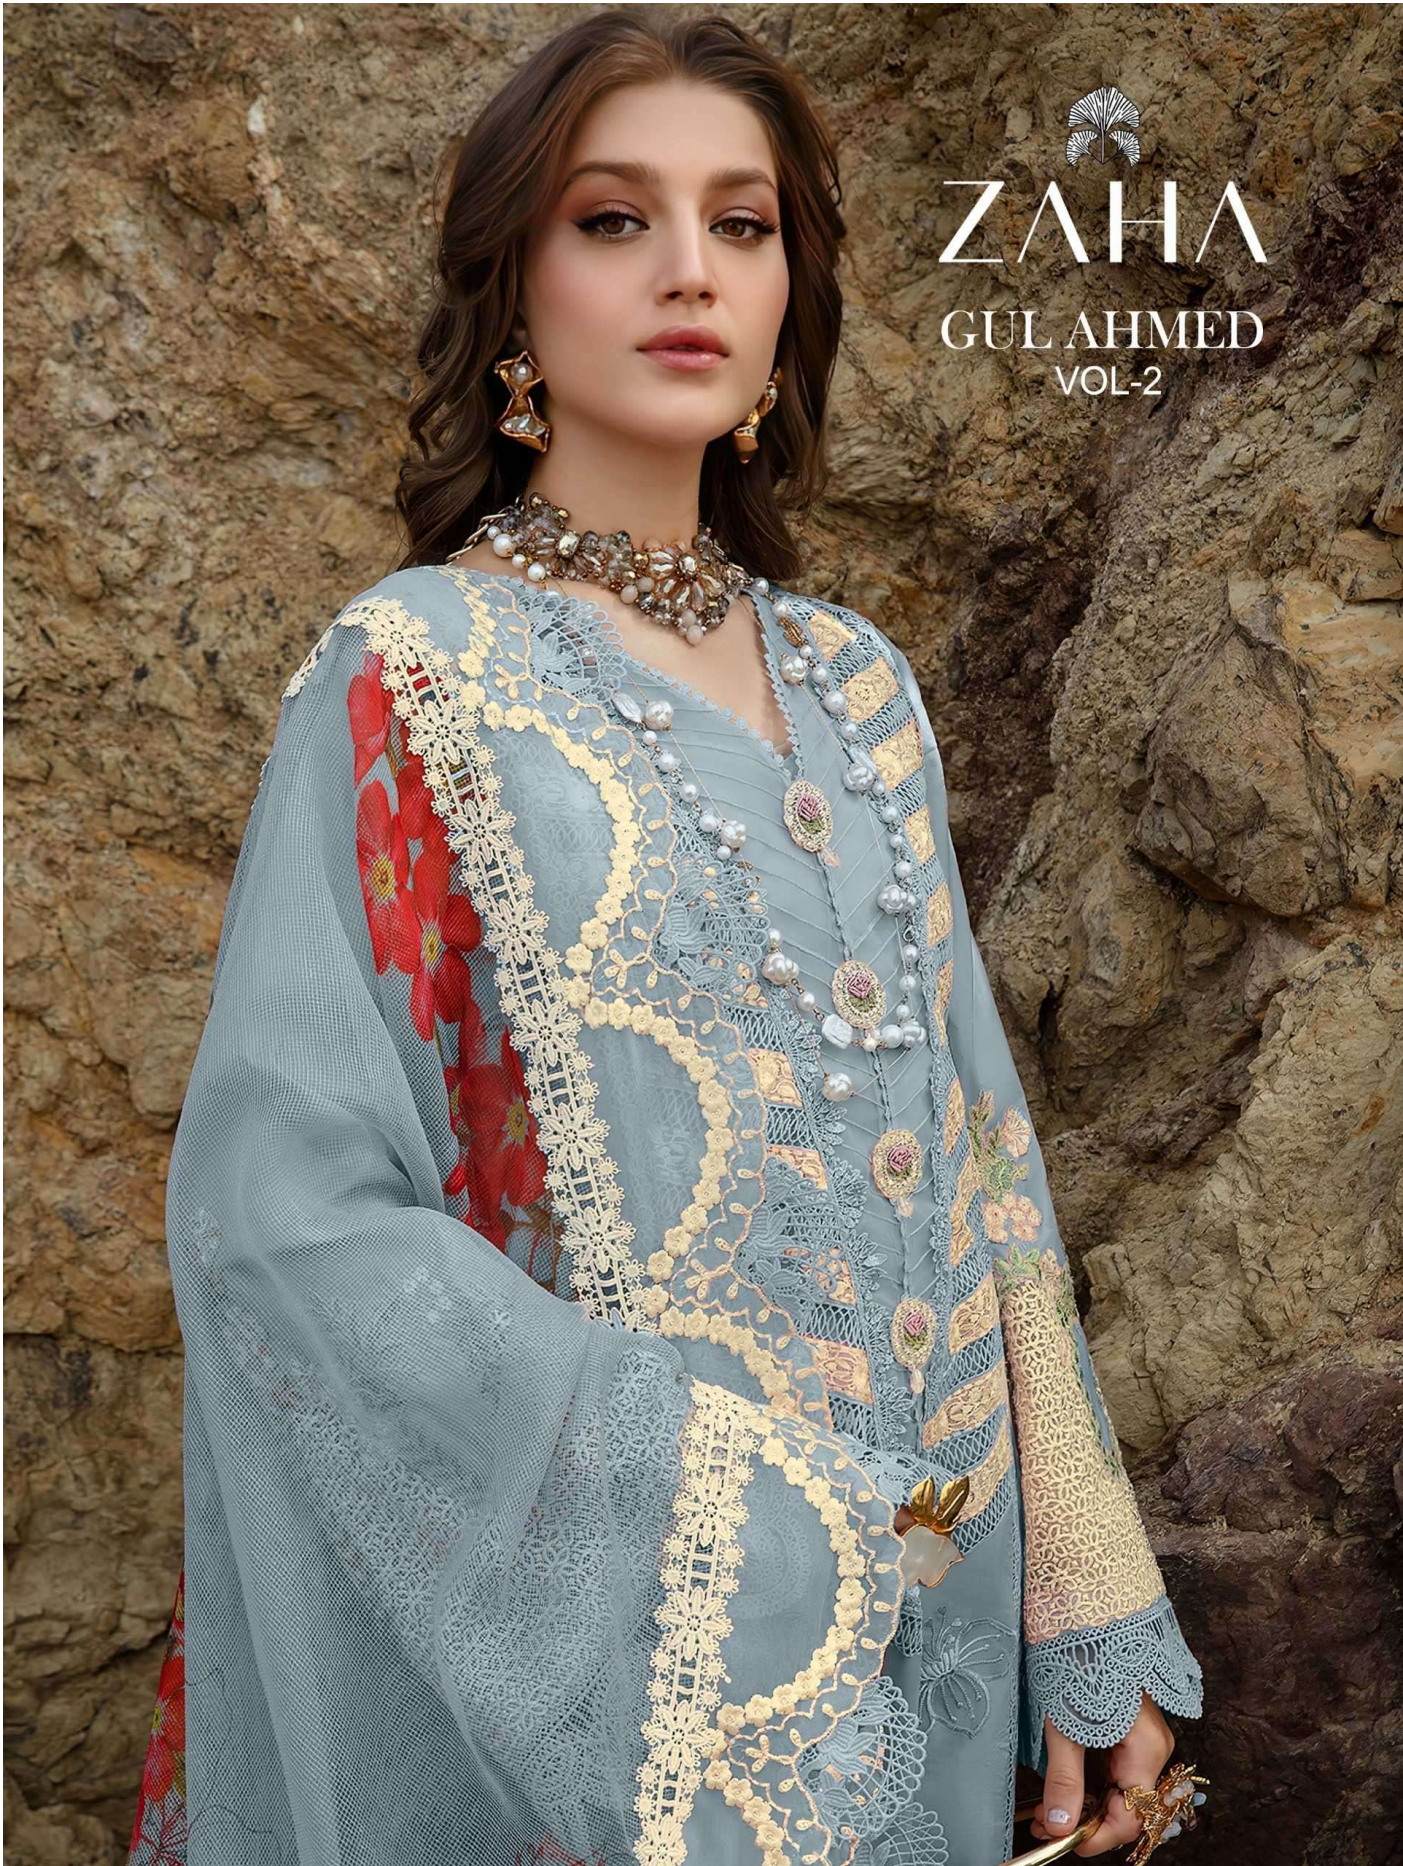

ZAHA

GUL AHMED

VOL-2

GULAMUDDIN ZAHARA BRAND
TOP with
NER Semi-Lawn
ATT

GULAH
VOL
TOP Heavy

1033 r
Vibe

GUL AHMED
VOL-2
TOP - Cambric Cotton
PANTS - CAMBRIC COTTON
DRESSER - Semi Lawn

GUL AHMED
VOL-2

ZAHA

D.No.10331-A

TOP Cambric Cotton With
Heavy Embroidery Work

BOTTOM-INNER Semi Lawn

DUPATTA Tubby Silk with
Print

GUL AHMED
VOL-2

ZAHA

D.No.10331-D

TOP Cambric Cotton With
Heavy Embroidery Work

BOTTOM-INNER Semi Lawn

DUPATTA Tubby Silk with
Print

ZAHA

GUL AHMED

VOL-2

GUL AHMED
VOL-2

TOP Cambric Cotton With
Heavy Embroidery Work