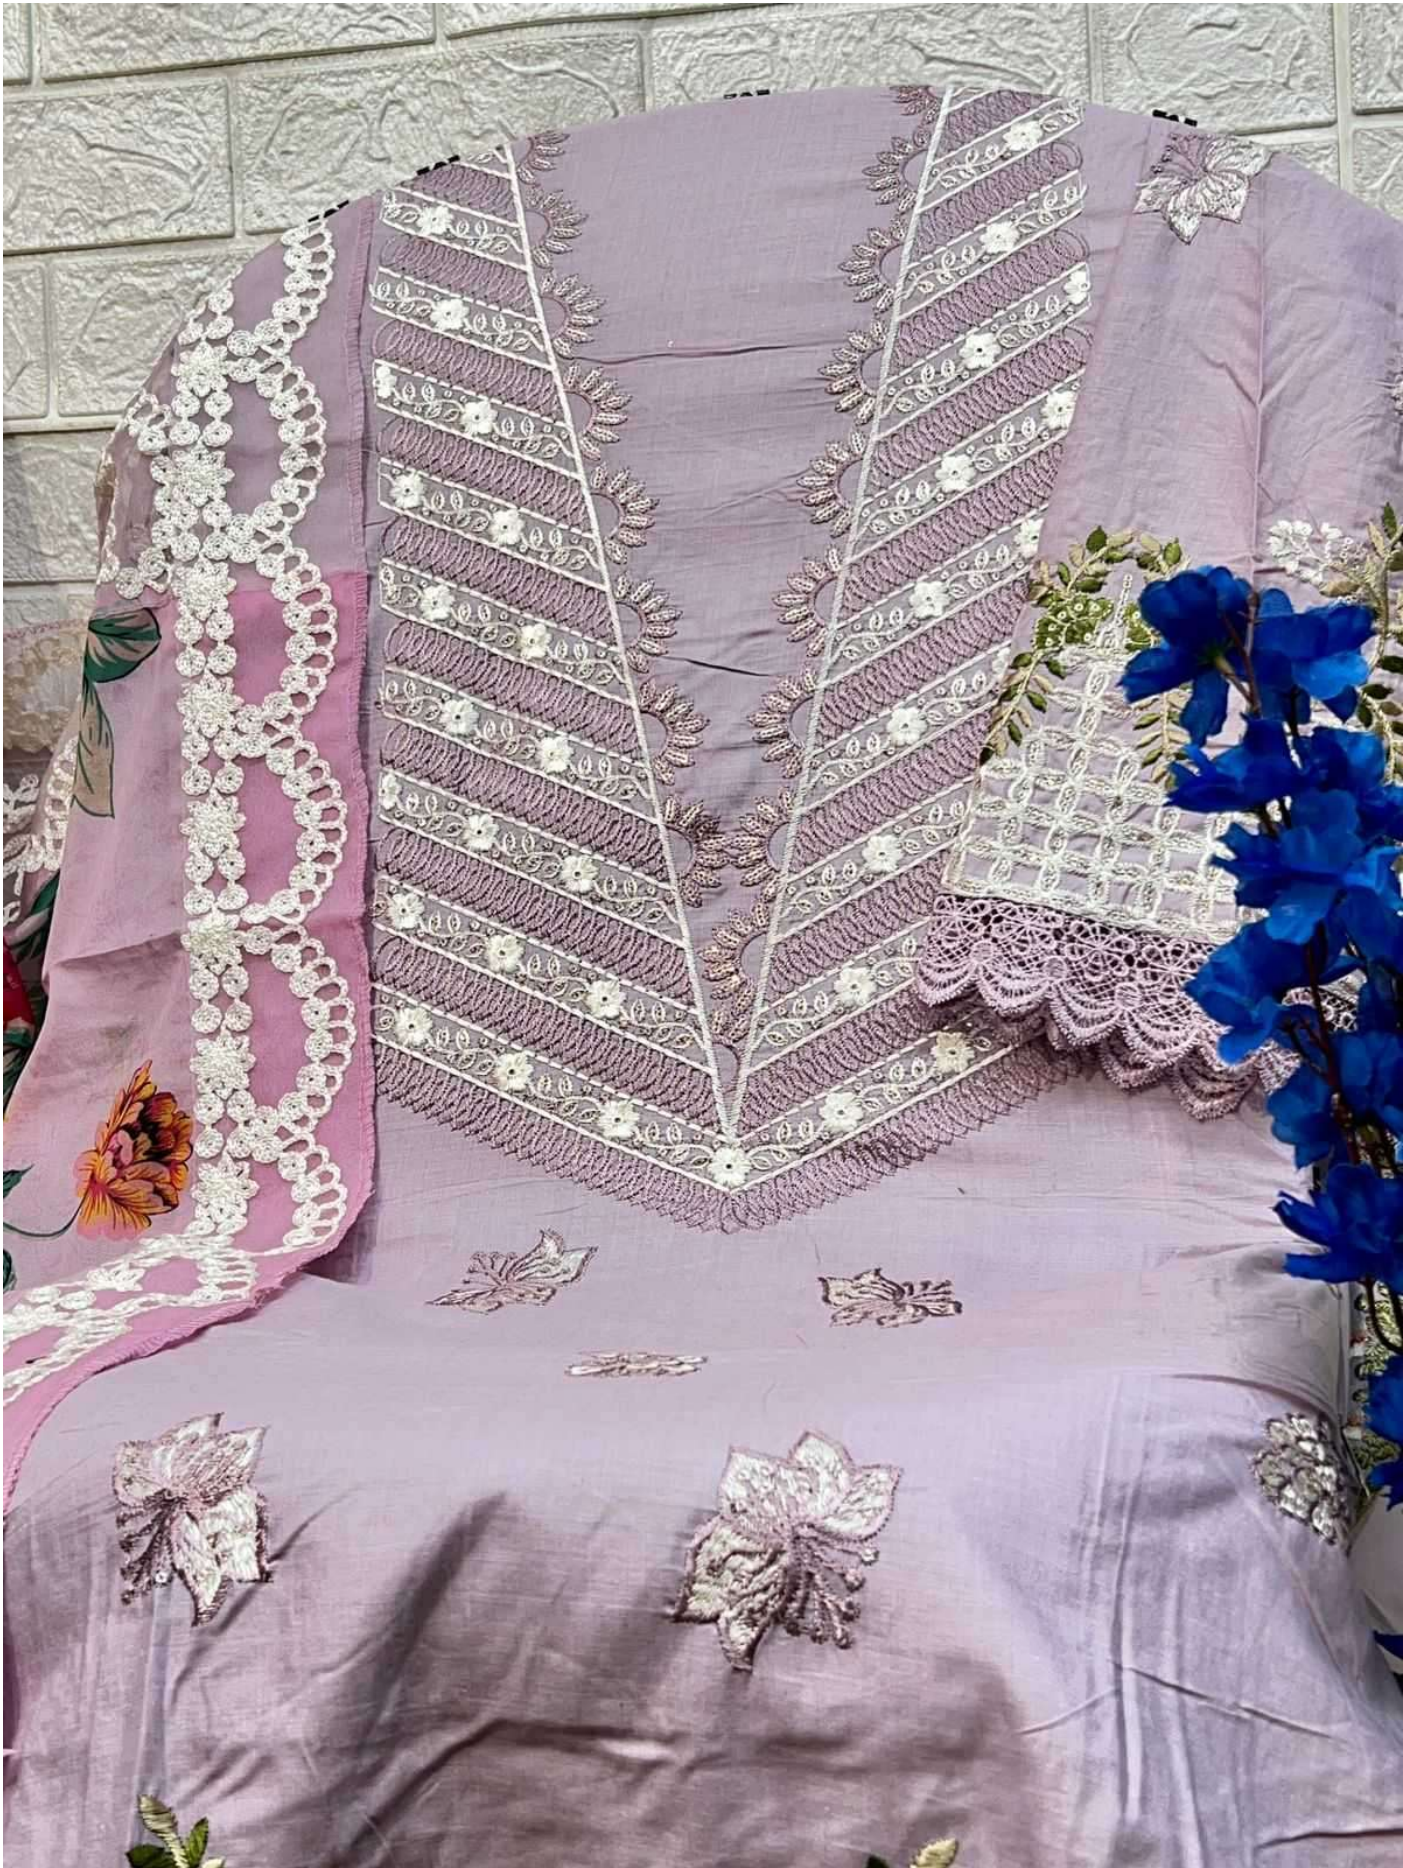

ZAHA

GUL AHMED

VOL-2

GULAMUDDIN ZAHEDI NO. 1
TOP with work
NER Semi-Lawn
ATT

GULAH
VOL
TOP Heavy
1033 r
Vibe

GUL AHMED
VOL-2

ZAHA

D.No.10331-A

TOP Cambric Cotton With
Heavy Embroidery Work

BOTTOM-INNER Semi Lawn

DUPATTA Tubby Silk with
Print

GUL AHMED
VOL-2

ZAHA

D.No.10331-D

TOP Cambric Cotton With
Heavy Embroidery Work

BOTTOM-INNER Semi Lawn

DUPATTA Tubby Silk with
Print

ZAHA

GUL AHMED

VOL-2

GUL AHMED
VOL-2

TOP Cambric Cotton With
Heavy Embroidery Work

BOTTOM-INNER
Semi Lawn

DUPATTA Tubby Silk with
Print

10331-A

10331-B

10331-C

10331-D

GUL AHMED
VOL-2

ZAHA

D.No.10331-C

TOP Cambric Cotton With
Heavy Embroidery Work