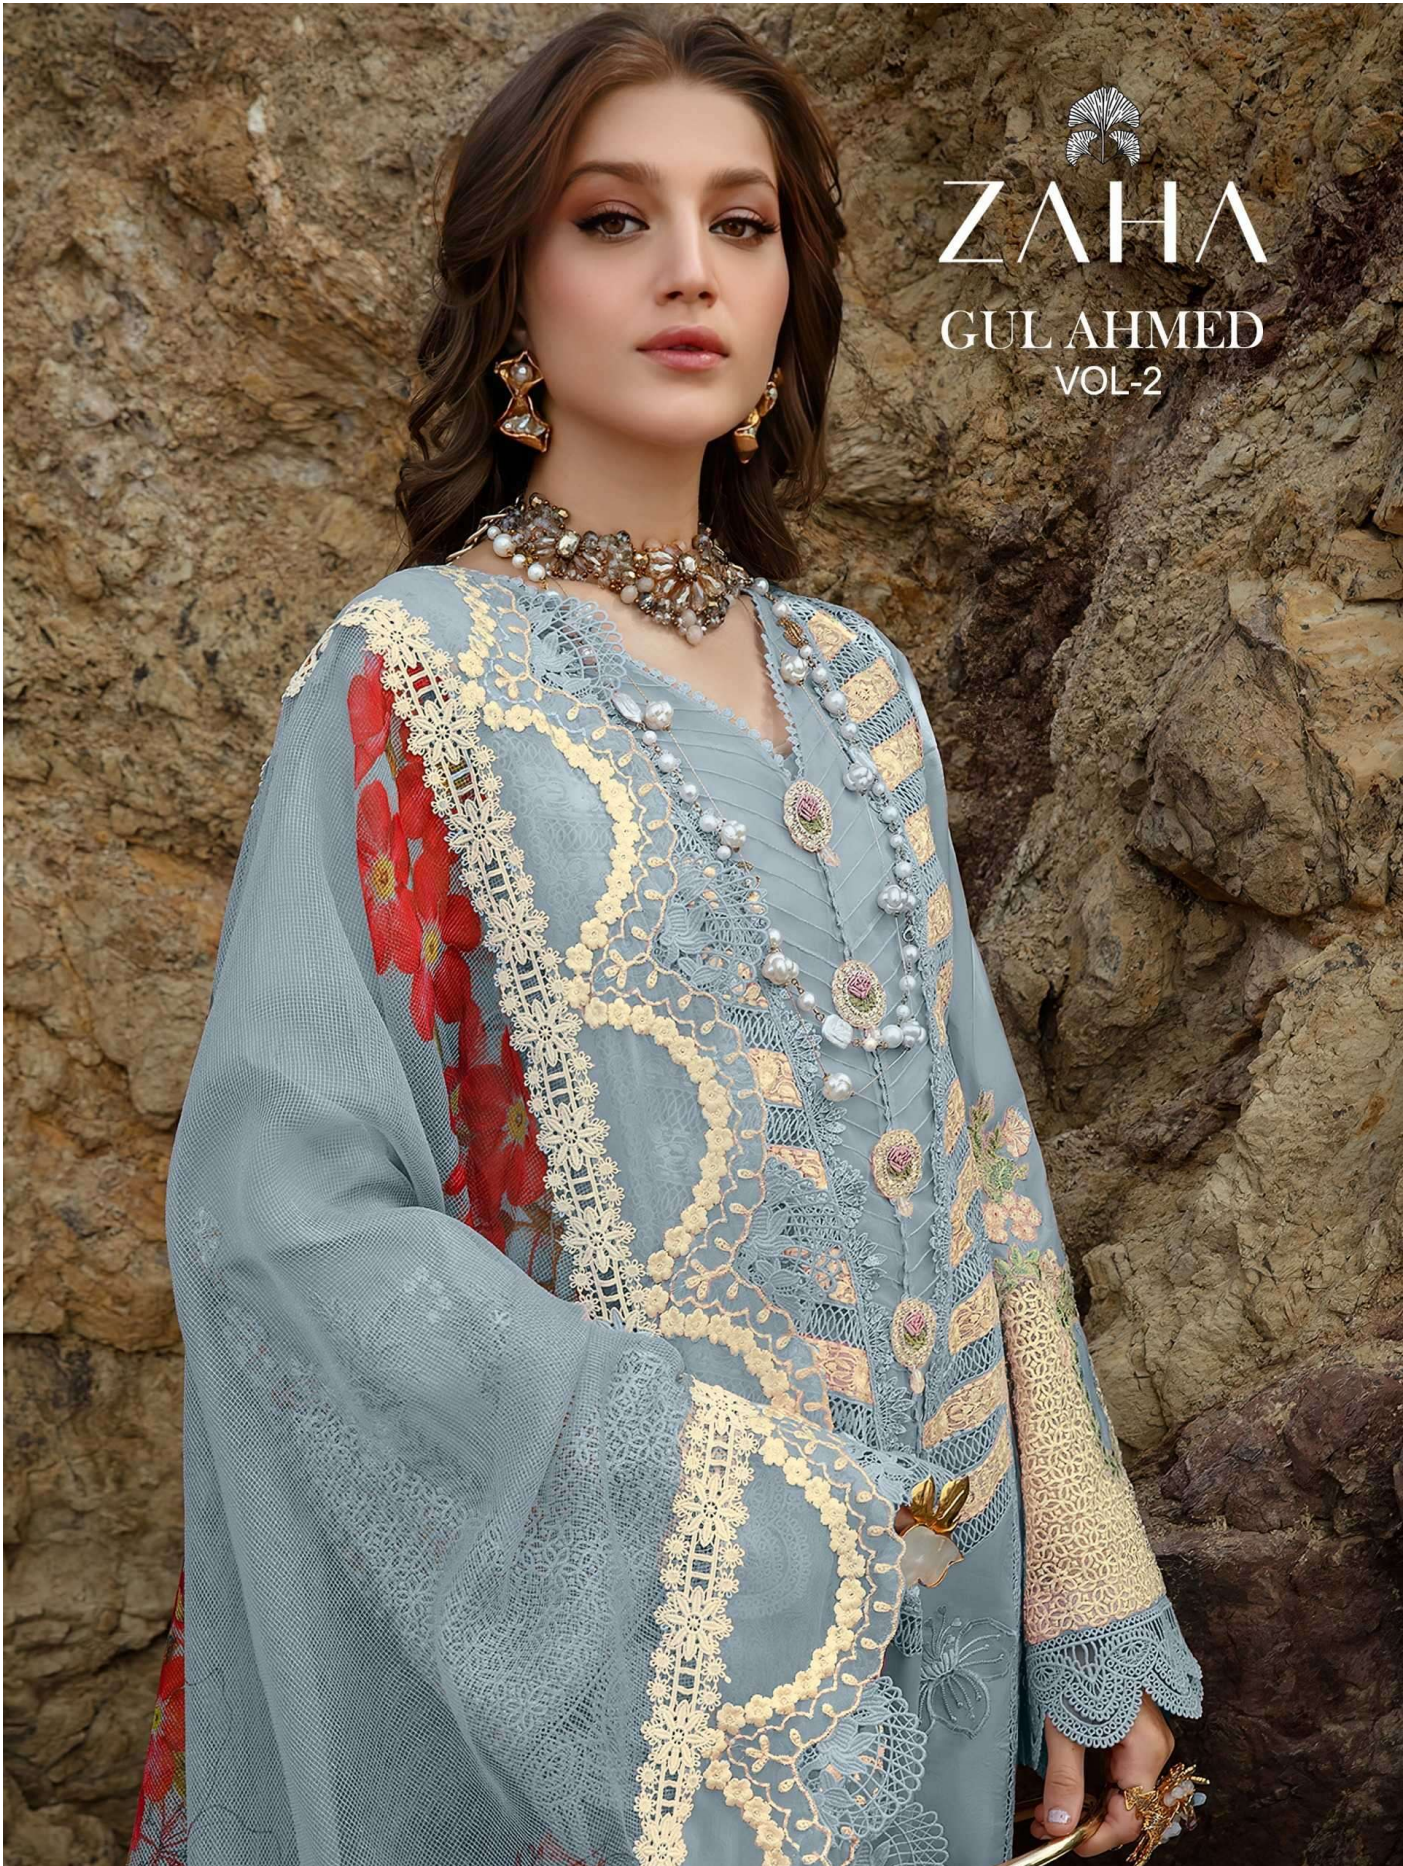

ZAHA

GUL AHMED

VOL-2

GULAMUDDIN ZAHEDI NO. 1
TOP with work
NER Semi-Lawn
ATT

GULAH
VOL
TOP Heavy
1033 r
Vibe

GUL AHMED
VOL-2

ZAHA

D.No.10331-A

TOP Cambric Cotton With
Heavy Embroidery Work

BOTTOM-INNER Semi Lawn

DUPATTA Tubby Silk with
Print

GUL AHMED
VOL-2

ZAHA

D.No.10331-D

TOP Cambric Cotton With
Heavy Embroidery Work

BOTTOM-INNER Semi Lawn

DUPATTA Tubby Silk with
Print

ZAHA

GUL AHMED

VOL-2

GUL AHMED
VOL-2

TOP Cambric Cotton With
Heavy Embroidery Work

BOTTOM-INNER
Semi Lawn

DUPATTA Tubby Silk with
Print

10331-A

10331-B

10331-C

10331-D

GUL AHMED
VOL-2

ZAHA

D.No.10331-C

TOP Cambric Cotton With
Heavy Embroidery Work