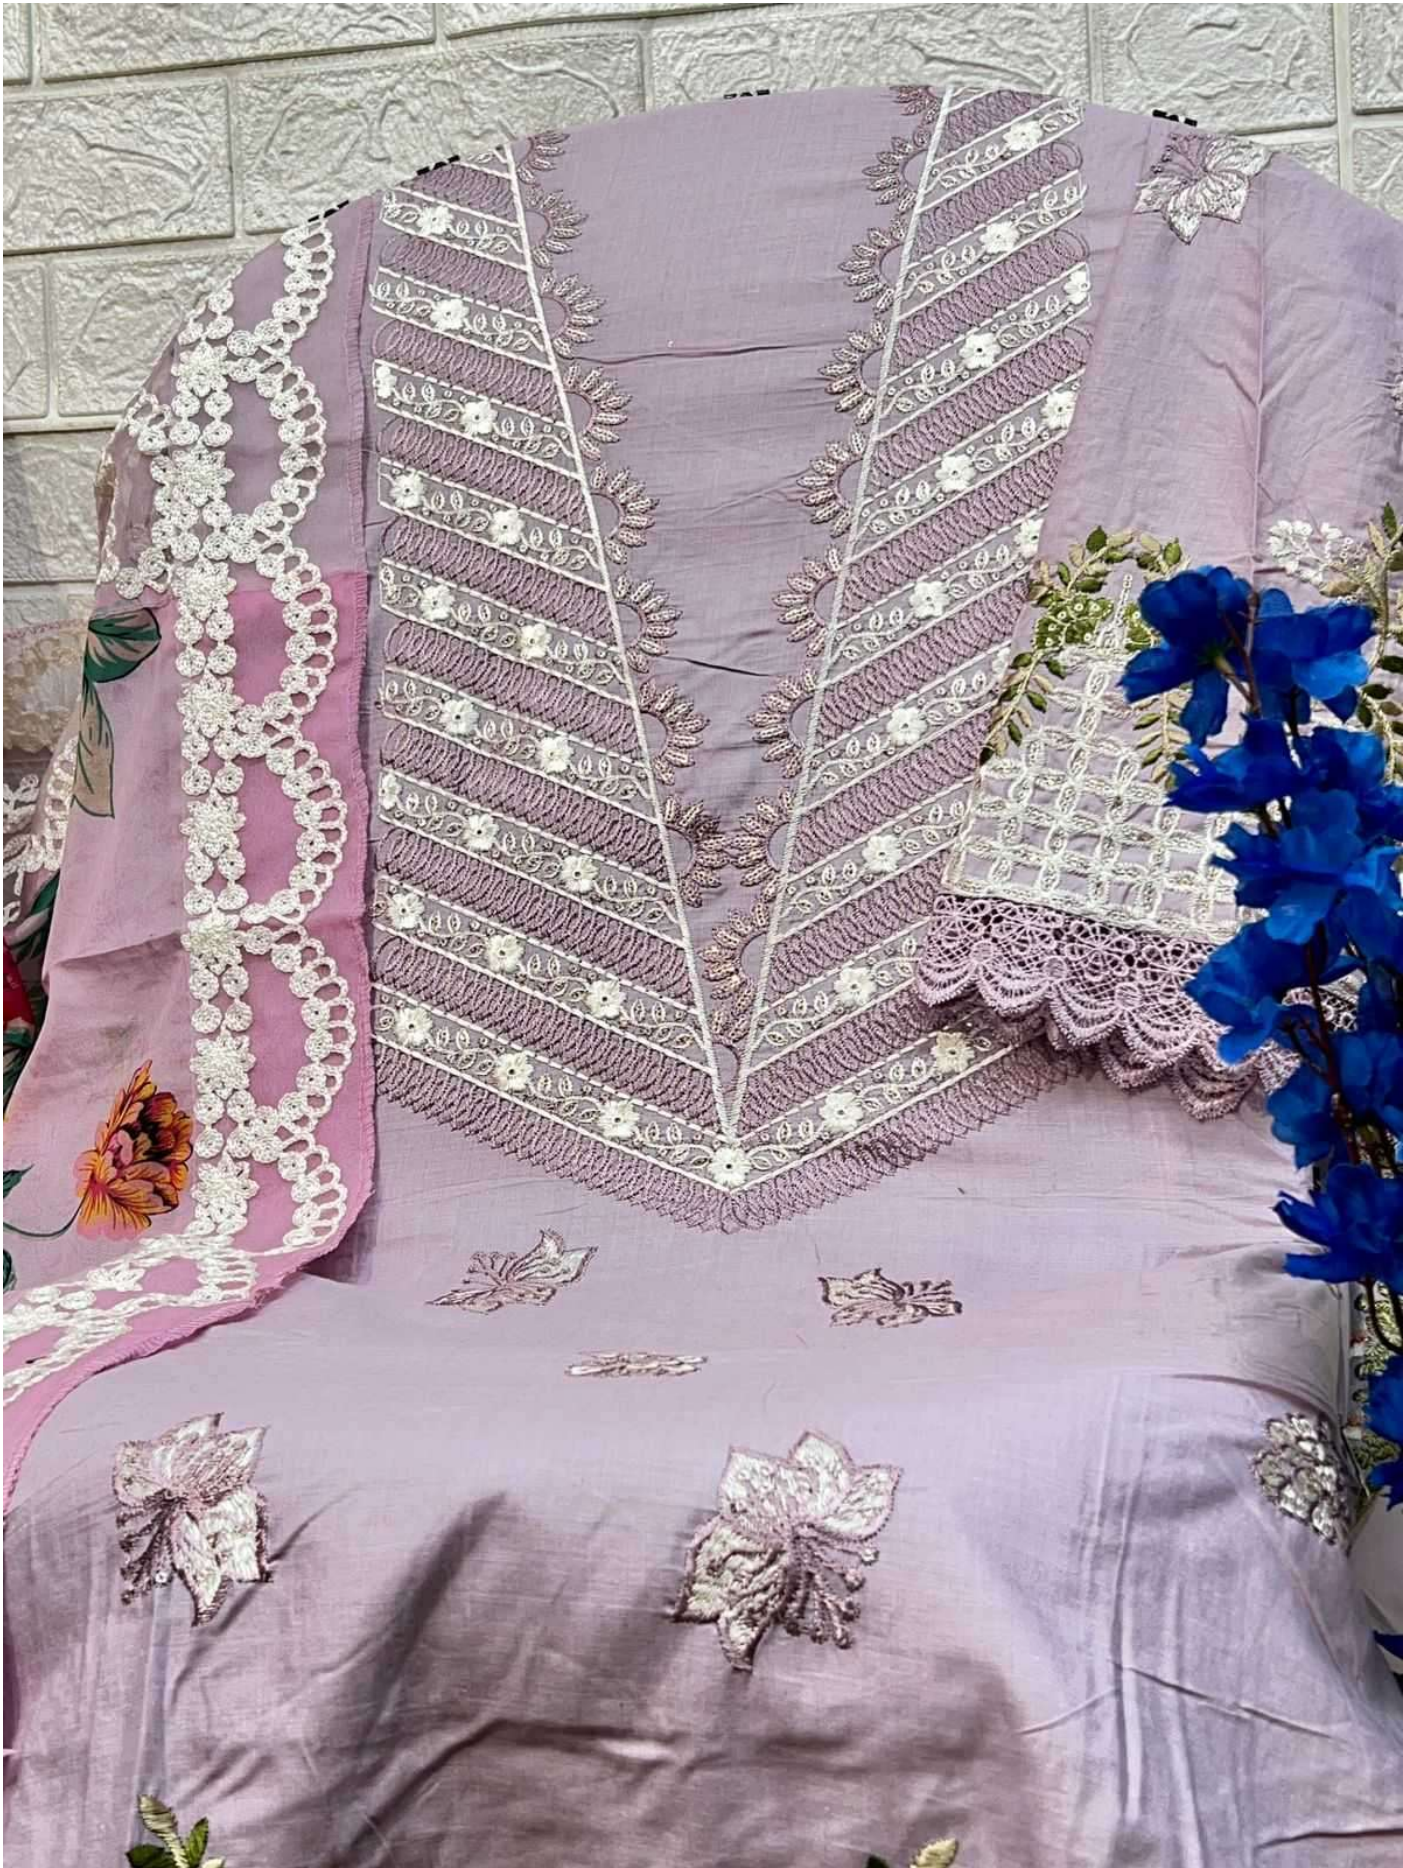

ZAHA

GUL AHMED

VOL-2

GULAMUDDIN ZAHARA BRAND
TOP with
NER Semi-Lawn
ATT

GULAH
VOL
TOP Heavy

1033 r
Vibe

GUL AHMED
VOL-2
TOP - Cambric Cotton
PANTS - CAMBRIC COTTON
DRESSER - Semi Lawn

GUL AHMED
VOL-2

ZAHA

D.No.10331-A

TOP Cambric Cotton With
Heavy Embroidery Work

BOTTOM-INNER Semi Lawn

DUPATTA Tubby Silk with
Print

GUL AHMED
VOL-2

ZAHA

D.No.10331-D

TOP Cambric Cotton With
Heavy Embroidery Work

BOTTOM-INNER Semi Lawn

DUPATTA Tubby Silk with
Print

ZAHA

GUL AHMED

VOL-2

GUL AHMED
VOL-2

TOP Cambric Cotton With
Heavy Embroidery Work

BOTTOM-INNER Semi Lawn

DUPATTA Tubby Silk with
Print