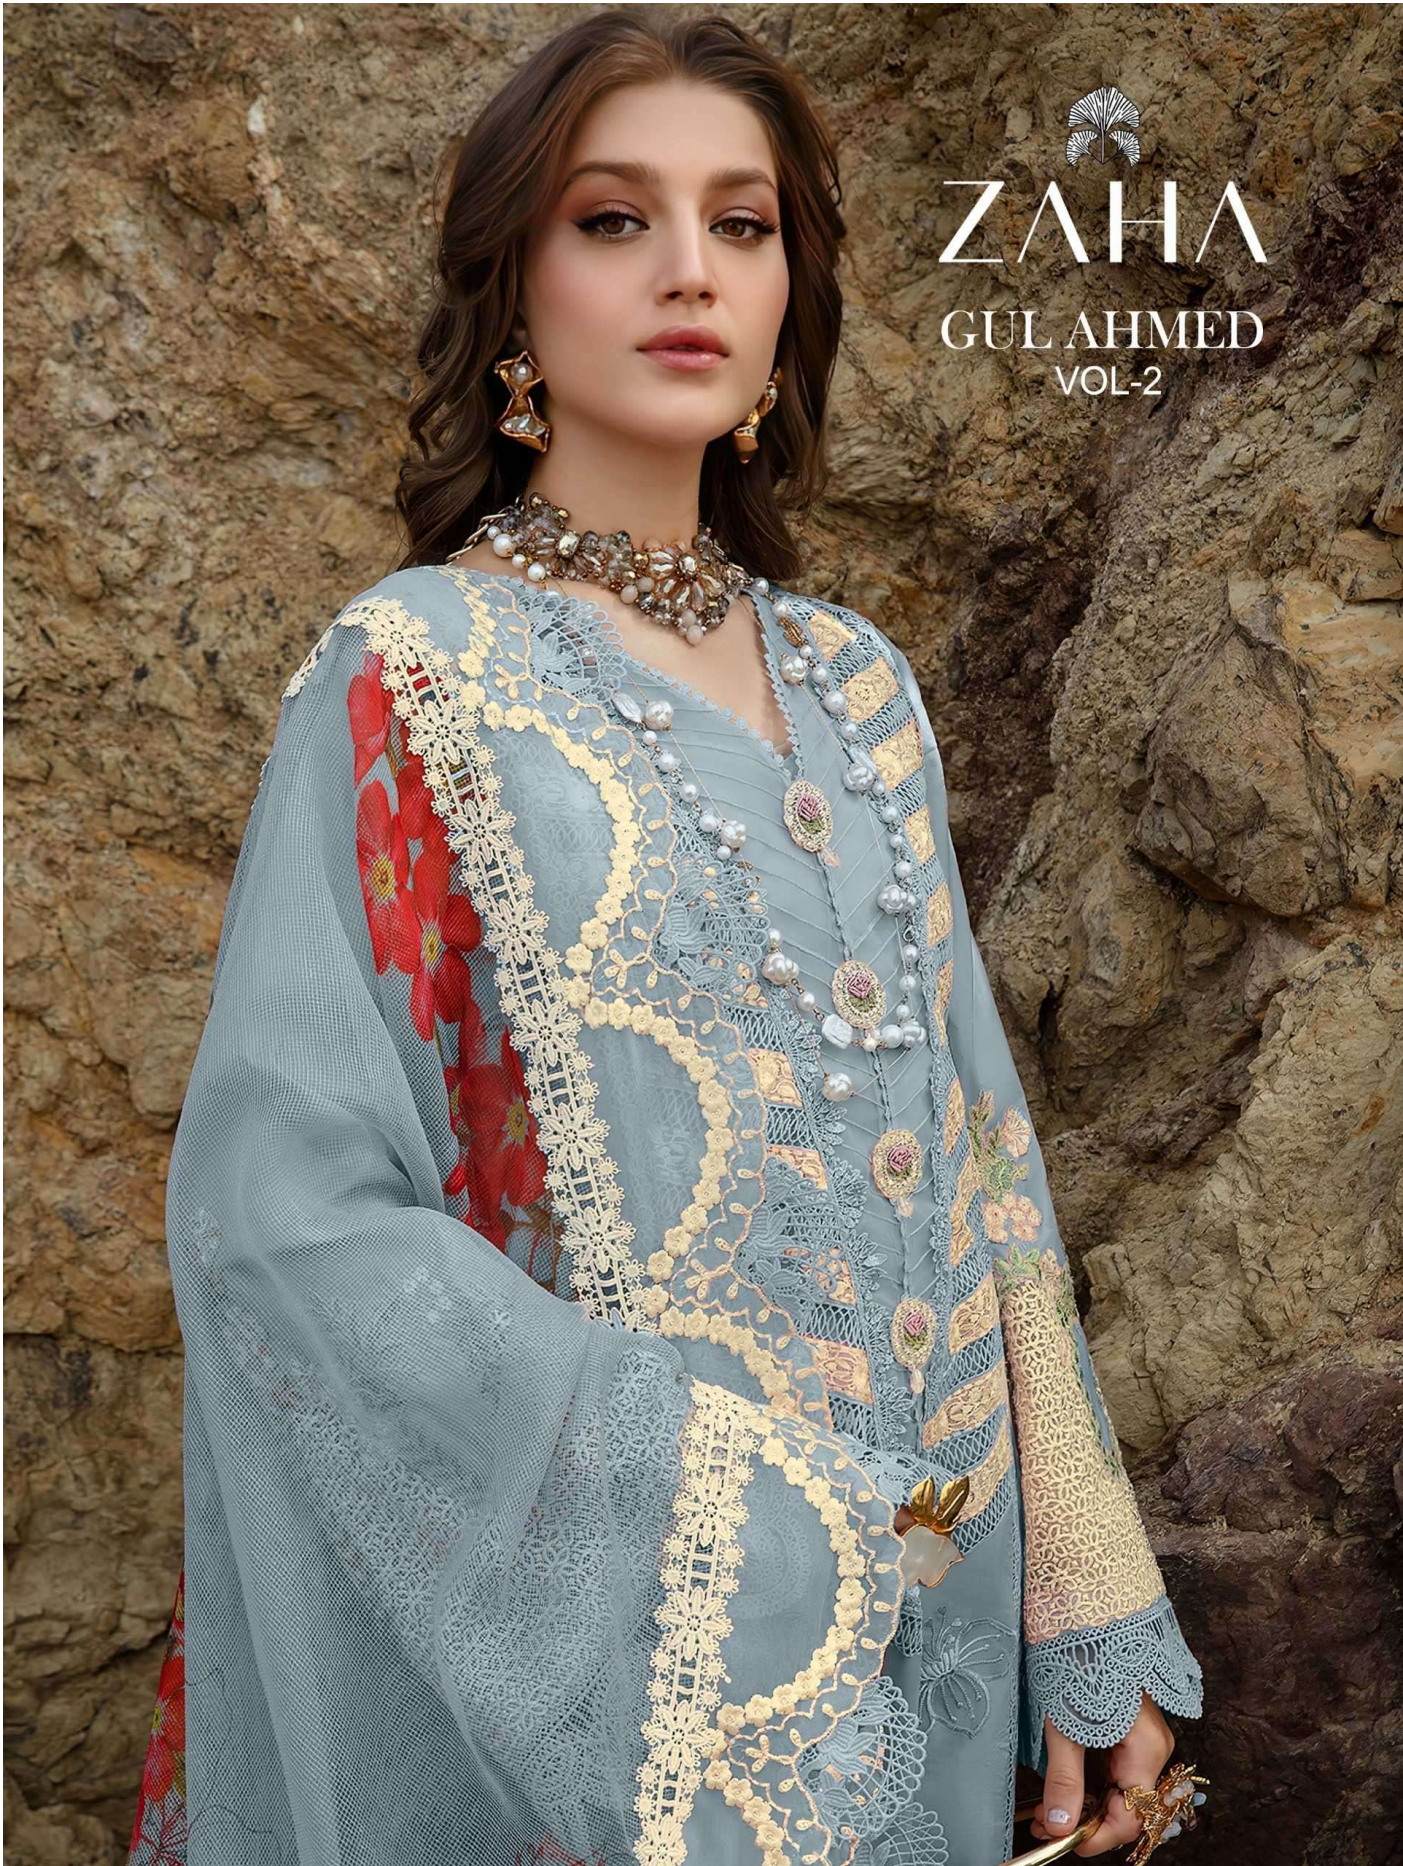

ZAHA

GUL AHMED

VOL-2

GULAMUDDIN ZAHARA BRAND
TOP with
NER Semi-Lawn
ATT

GULAH
VOL
TOP Heavy

1033 r
Vibe

GUL AHMED
VOL-2
TOP - Cambric Cotton
PANTS - CAMBRIC COTTON
DRESSER - Semi Lawn

GUL AHMED
VOL-2

ZAHA

D.No.10331-A

TOP Cambric Cotton With
Heavy Embroidery Work

BOTTOM-INNER Semi Lawn

DUPATTA Tubby Silk with
Print

GUL AHMED
VOL-2

ZAHA

D.No.10331-D

TOP Cambric Cotton With
Heavy Embroidery Work

BOTTOM-INNER Semi Lawn

DUPATTA Tubby Silk with
Print

ZAHA

GUL AHMED

VOL-2

GUL AHMED
VOL-2

TOP Cambric Cotton With
Heavy Embroidery Work

BOTTOM-INNER
Semi Lawn

DUPATTA Tubby Silk with
Print

10331-A

10331-B

10331-C

10331-D

GUL AHMED
VOL-2

ZAHA