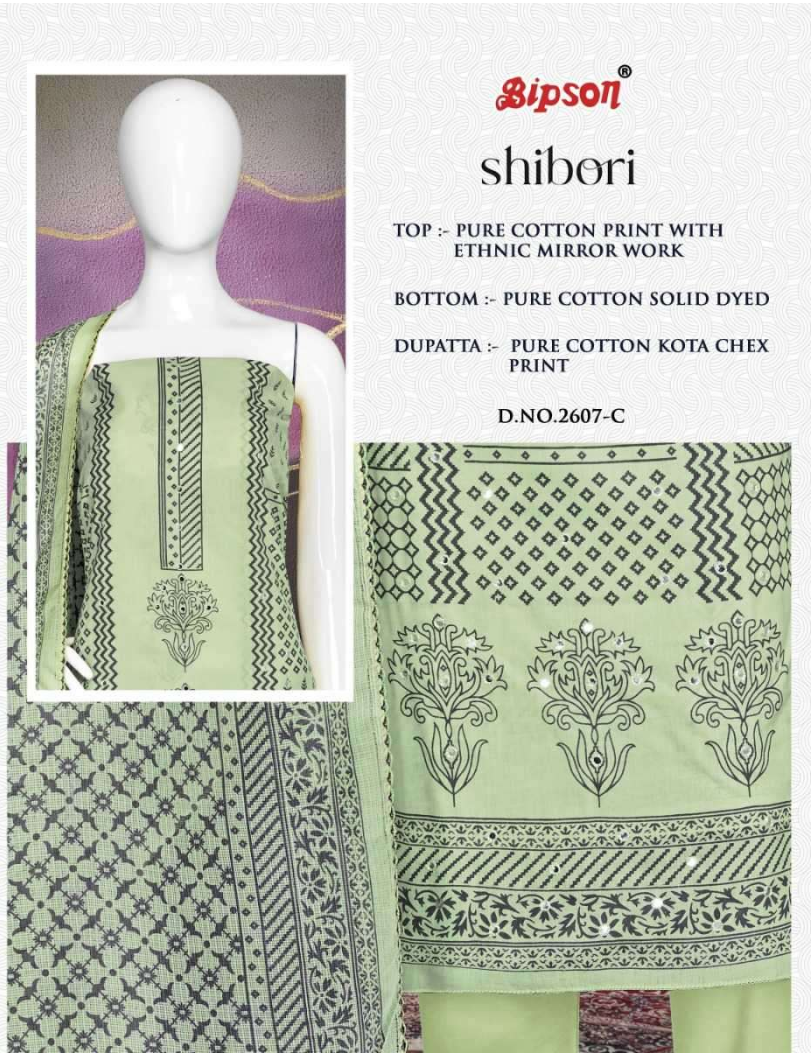

**Gipson**<sup>®</sup>  
**shibori**  
D.NO.2607

**Gipson®**

## shibori

TOP :- PURE COTTON PRINT WITH  
ETHNIC MIRROR WORK

BOTTOM :- PURE COTTON SOLID DYED

DUPATTA :- PURE COTTON KOTA CHEX  
PRINT

D.NO.2607-C

**Gipson®**

## shibori

TOP :- PURE COTTON PRINT WITH  
ETHNIC MIRROR WORK

BOTTOM :- PURE COTTON SOLID DYED

DUPATTA :- PURE COTTON KOTA CHEX  
PRINT

D.NO.2607-B

**Gipson<sup>®</sup>**

**shibori**

D.No :- 2607

BOTTOM :- PURE COTTON SOLID DYED

DUPATTA :- PURE COTTON KOTA CHEX  
PRINT

D.NO.2607-A

**Gipson**<sup>®</sup>  
**shibori**  
D.NO.2607

**Gipson®**

**shibori**

TOP :- PURE COTTON PRINT WITH  
ETHNIC MIRROR WORK