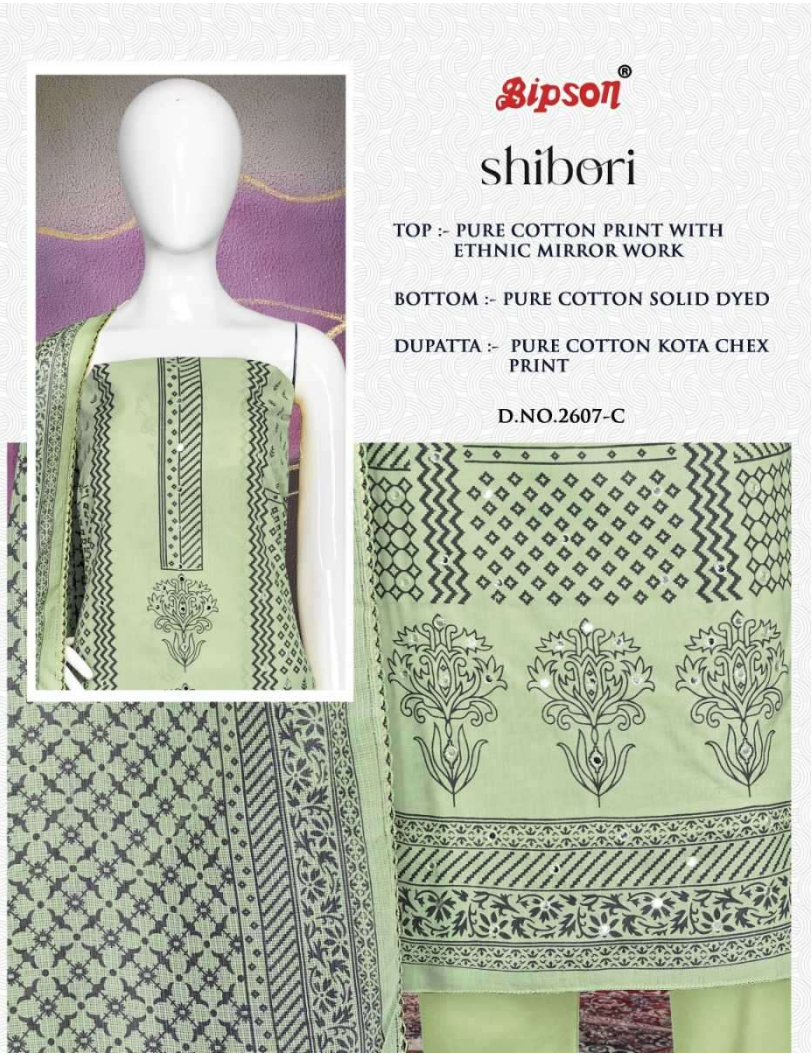

**Gipson**<sup>®</sup>  
**shibori**  
D.NO.2607

**Gipson®**

**shibori**

TOP :- PURE COTTON PRINT WITH  
ETHNIC MIRROR WORK

BOTTOM :- PURE COTTON SOLID DYED

DUPATTA :- PURE COTTON KOTA CHEX  
PRINT

D.NO.2607-C

## shibori

TOP :- PURE COTTON PRINT WITH  
ETHNIC MIRROR WORK

BOTTOM :- PURE COTTON SOLID DYED

DUPATTA :- PURE COTTON KOTA CHEX  
PRINT

D.NO.2607-B

**Gipson<sup>®</sup>**

**shibori**

D.No :- 2607

**TOP :- PURE COTTON PRINT WITH  
ETHNIC MIRROR WORK**

**BOTTOM :- PURE COTTON SOLID DYED**

**DUPATTA :- PURE COTTON KOTA CHEX  
PRINT**

**Gipson®**

**shibori**

TOP :- PURE COTTON PRINT WITH  
ETHNIC MIRROR WORK

## shibori

TOP :- PURE COTTON PRINT WITH  
ETHNIC MIRROR WORK

BOTTOM :- PURE COTTON SOLID DYED

DUPATTA :- PURE COTTON KOTA CHEX  
PRINT

D.NO.2607-D