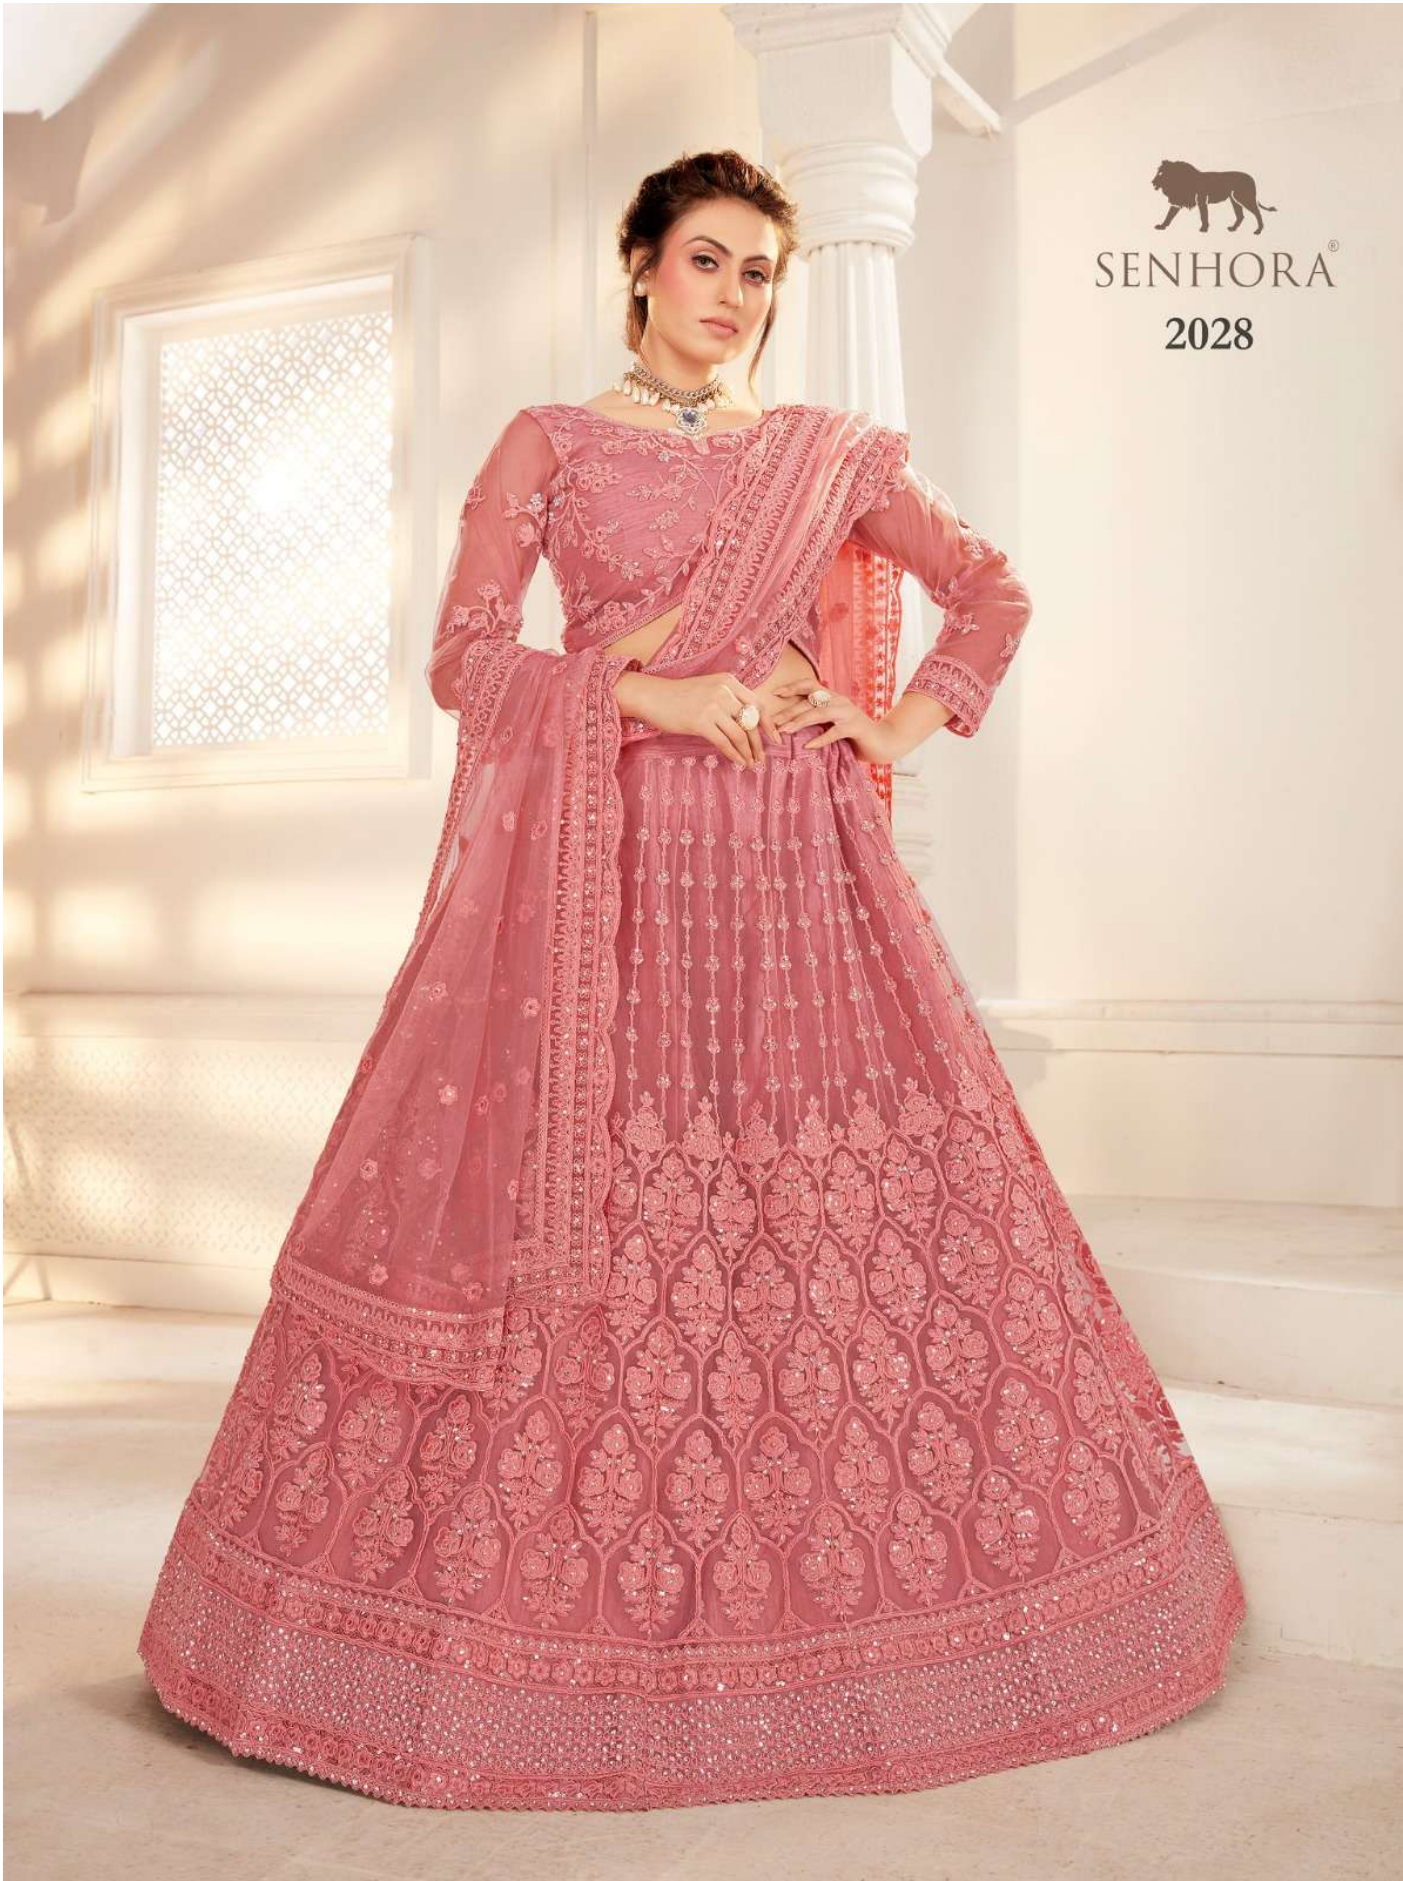

2028

SENHORA
2028

SENHORA

Senhora - world's fabric that looks radiant in both an elegant design or a fabulous casual wear...
© 2028

SENHORA®
2028

SENHORA®

a graceful design that makes u look a complete woman...

SENHORA[®]

2028

SENHORA®

exotic fabric that looks radiant in both an elegant drape or a flirtatious careless wrap...

2028

SENHORA®

2027

SENHORA®

the perfect choice for those who need a balance between casual and heavy look..

2027

SENHORA®

an array of beautiful, vibrant colours that give you a charm beyond all measures..

2027

SENHORA

D.No.2022-C

SENHORA®