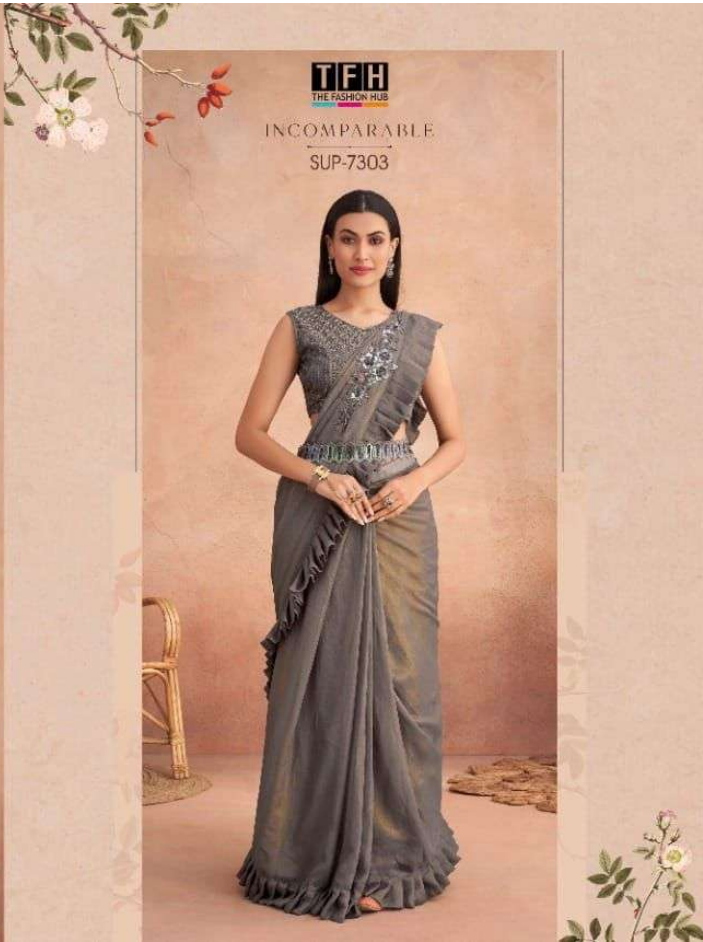

TFH  
THE FASHION HUB

SUP-7321

TFH  
THE FASHION HUB

SUP-7322

TFH  
THE FASHION FILE

SUP  
7310.C

TFH  
THE FASHION HUB

SUP  
7311.C

Be your own style diva with this gorgeous classic saree.  
This attire is beautifully adorned with sequences work.

**SUP-7308**

TFH  
THE FASHION HILL

SUP  
7310.B

TFH  
THE FASHION HUB

SUP  
7304.E