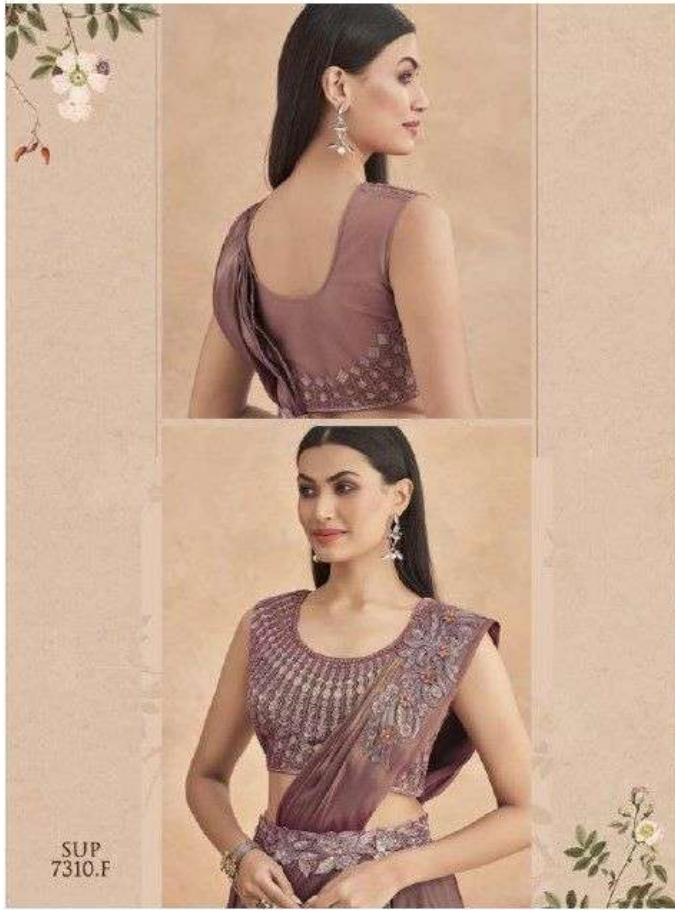

TFH  
THE FASHION HUB

SUP-7321

TFH  
THE FASHION HUB

SUP-7322

TFH  
THE FASHION FILE

SUP  
7310.C

TFH  
THE FASHION HUB

SUP  
7311.C

TFH  
THE FASHION HUB

SUP  
7311.E

TFH  
THE FASHION HUB

SUP-7306

TFH  
THE FASHION PLUS

SUP-7307

**TFH**  
THE FASHION HUB

**LOOK BEAUTIFUL**

Be your own style diva with this gorgeous classic saree.  
This attire is beautifully adorned with sequences work.

**SUP-7308**

TFH  
THE FASHION HILL

SUP  
7310.B

TFH  
THE FASHION HUB

SUP  
7304.E