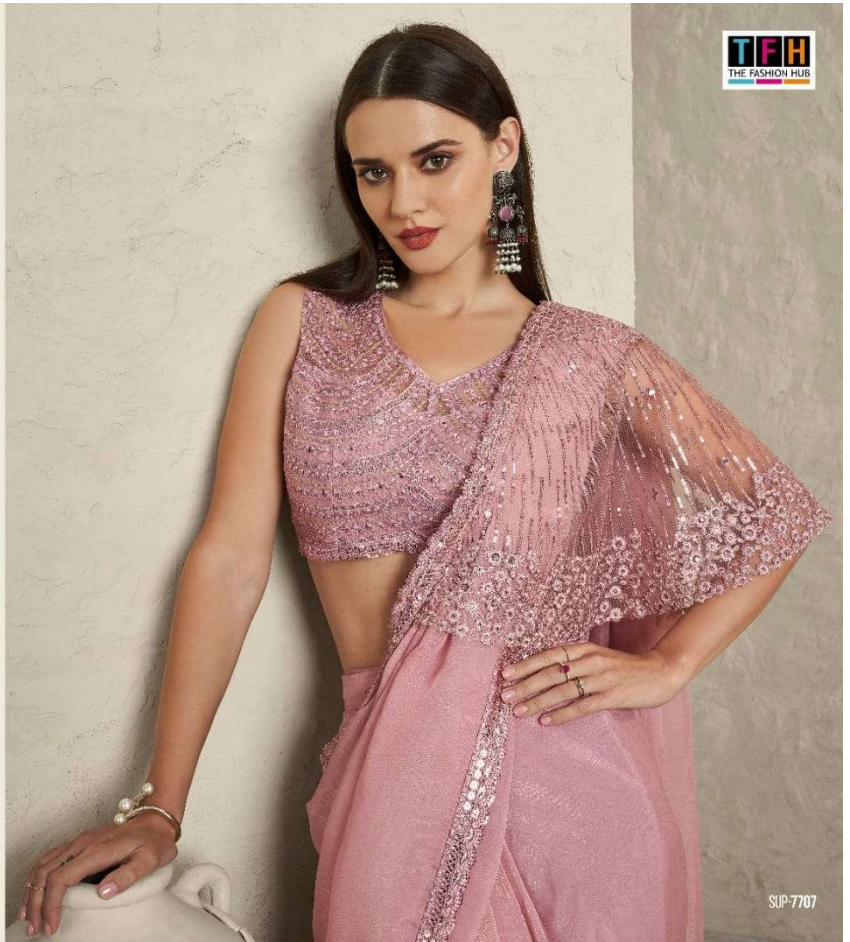

SJP-7706

SUPER STAR - 2

D.No.	Rate (IN RS.)	CUT. (approx.)	Fabric Details
SUP-7701	2394/-	6.50 mts.	Imported Sartin Silk + Belt
SUP-7702	2061/-	6.00 mts.	Imported Lycra Silk
SUP-7703	2917/-	13.00 mts.	Imported Sartin + Shimmer Digital + Georgette + Belt
SUP-7704	2839/-	7.50 mts.	Imported Glass Sartin
SUP-7705	2172/-	6.50 mts.	Imported Lycra Net + Sartin Velvet + Belt
SUP-7706	3061/-	12.50 mts.	Imported Georgette + Silk Pattern + Belt
SUP-7707	2883/-	8.50 mts.	Imported Shimmer Silk + Glass Sartin
SUP-7708	3061/-	11.00 mts.	Imported Super Black Sartin + Belt
SUP-7709	2617/-	6.50 mts.	Imported Glass Sartin
SUP-7710	2506/-	6.00 mts.	Imported Lycra Zari Net + Sartin Silk + Belt
SUP-7711	3061/-	11.50 mts.	Imported Lycra Silk + Glass Sartin + Belt
SUP-7712	2283/-	7.50 mts.	Imported Sartin Shimmer + Glass Sartin + Belt
TOTAL	31855/-		
AVG.PRICE (approx.)	2654.58/-		
(5% G.ST. APPLICABLE)			
NOTE:-			
1). RETURN GOODS SHALL NOT BE ACCEPTED.			
2). SETWISE ORDER ONLY.			