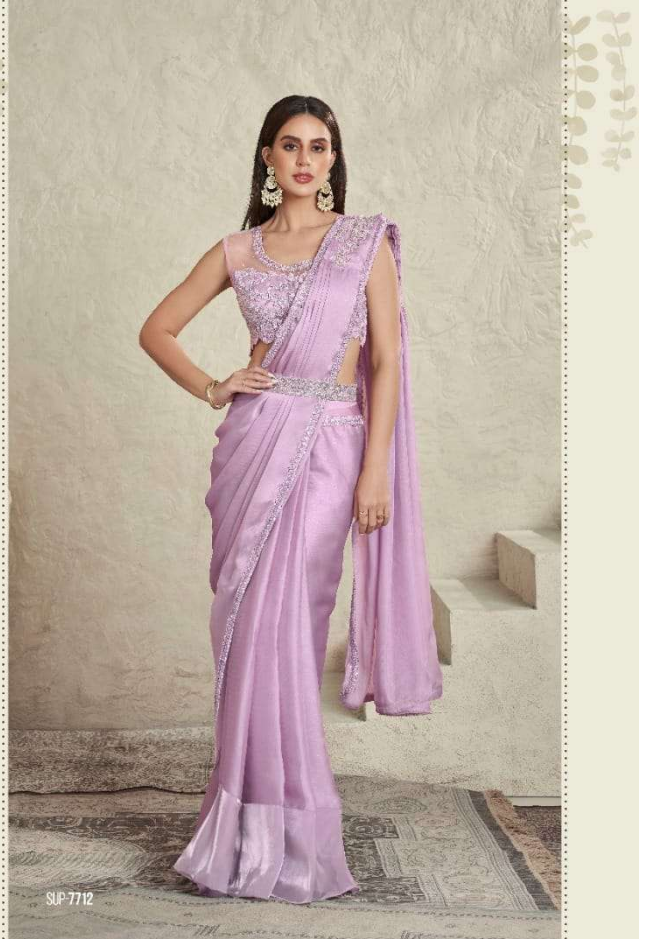

TFH
THE FASHION HUB

/// SPA 7611
Wherever she goes, whatever she wears, her style is consistent.

SPARKLE-4

D.No.	Rate (IN RS.)	CUT. (approx.)	Fabric Details
SPA-7601	2472/-	6.30 mts.	Saree - Shimmer Georgette Silk Blouse - Banglari work
SPA-7602	2394/-	6.30 mts.	Saree - Georgette Silk Blouse - Sartin Work
SPA-7603	2172/-	6.30 mts.	Saree- Georgette Silk Blouse - Sartin Silk
SPA-7604	2394/-	6.30 mts.	Saree - Glass Silk & Georgette Blouse - Sartin Silk
SPA-7605	2172/-	6.30 mts.	Saree - Net & Georgette Blouse - Banglari Silk
SPA-7606	2439/-	6.30 mts.	Saree - Georgette & Gold Sartin Weaved Blouse - Banglari Work
SPA-7607	2283/-	6.30 mts.	Saree - Georgette Pattern & Georgette Blouse - Sartin Work
SPA-7608	2394/-	6.30 mts.	Saree - Georgette & Sartin Pattern Blouse - Sartin Work
SPA-7609	2472/-	6.30 mts.	Saree - Shimmer Georgette Silk Blouse - Banglari work
SPA-7610	2172/-	6.30 mts.	Saree - Gerorgette & Shimmer Sartin Blouse - Sartin Silk
SPA-7611	2217/-	6.30 mts.	Saree - Georgette and Georgette Blouse - Sartin Silk
SPA-7612	2283/-	6.30 mts.	Saree - Sparkling Sartin Georgette Blouse - Unstiched Work Jacket with inner
SPA-7613	2439/-	6.30 mts.	Saree - Georgette & Sartin Pattern Blouse - Sartin Silk
SPA-7614	2472/-	6.30 mts.	Saree - Pearl Georgette Blouse - Sartin Silk
TOTAL	32775/-		
AVG.PRICE (approx.)	2341.07/-		
(5% G.ST. APPLICABLE)			
NOTE:-			
1). RETURN GOODS SHALL NOT BE ACCEPTED.			
2). SETWISE ORDER ONLY.			