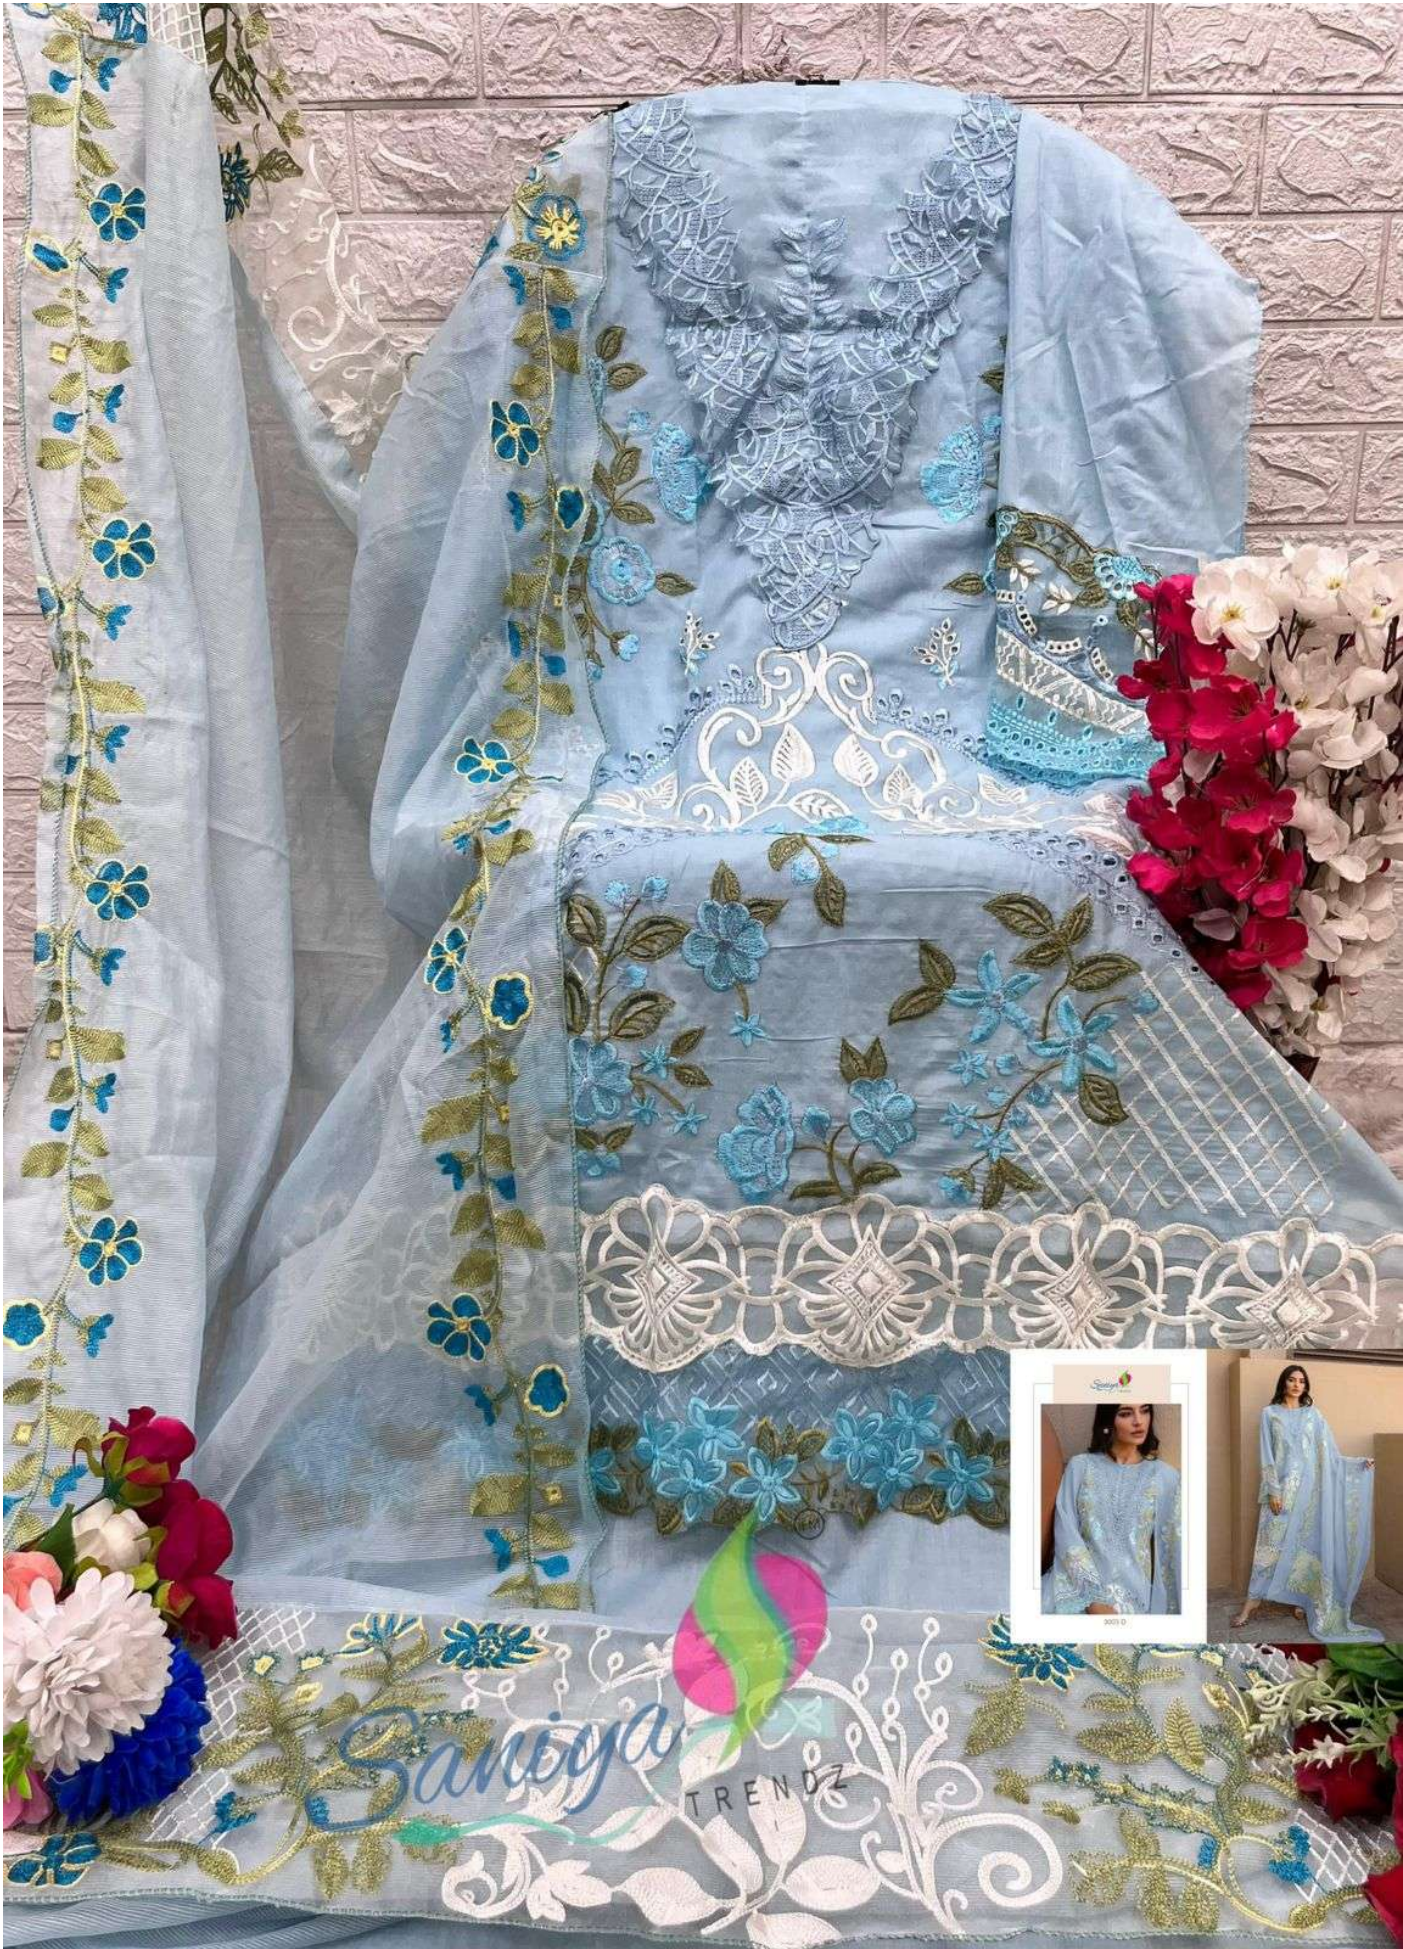

Saniya
TRENDZ

3003 A

Sanyaya
TRENDZ

3003 A

Saniya
TRENDS

* complimentary note For Sale *

Saniya TRENDZ

3003 A

Saniya
TRENDZ

3003 D

3003 A

3003 D

TOP:- HEAVY COTTON WITH HEAVY EMBROIDERY
CHIKANKARI WORK

BOTTOM/INNER:- COTTON

DUPATTA:- KHAADI COTTON NET WITH HEAVY
EMBROIDERY WORK