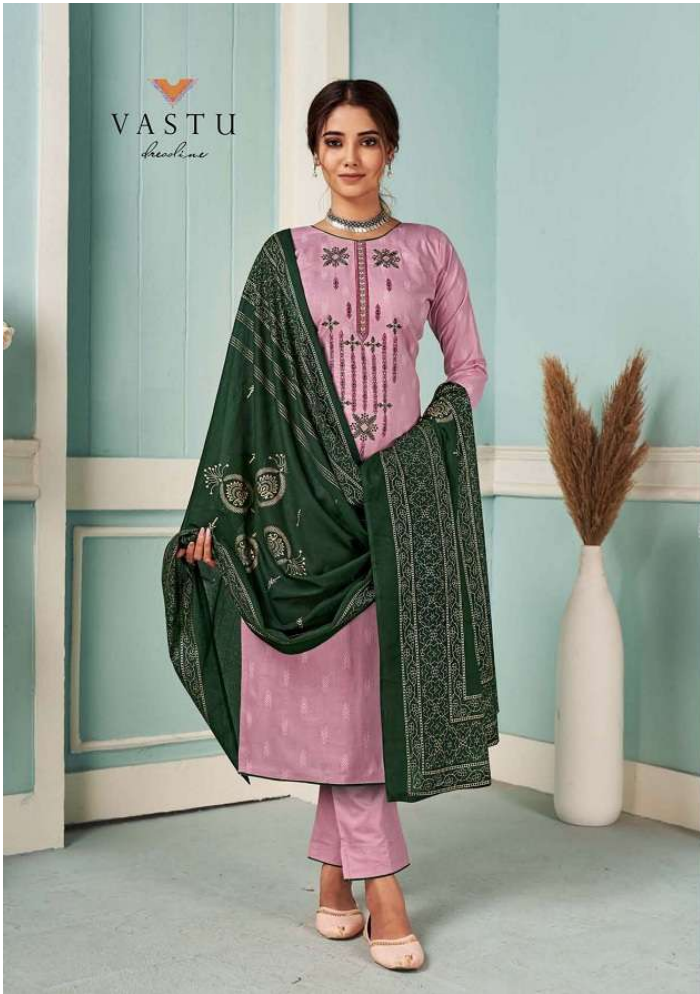

VASTU
by revoline

ELIRA

1007

WOMANITIES

THE FINEST FORMAL BLEND IN SUEDE
COLORS PRINT WHICH GIVES A SWEETLY FEMININE TOUCH TO YOUR PERSONALITY

VASTU
Handmade

WOMENTINES
THE ELEGANT FEMAL BESS IN SCOT
COLOURS PRINT WHICH GIVES A SWEETLY FEMININE TOUCH TO YOUR PERSONALITY.

1009

10 10

VASTU
by revoline

ELIRA

WOMANITIES

THE FINEST COLORS BLEND IN SOFT
COLORS PRINT WHICH GIVES A SWEETY FEMININE TOUCH TO YOUR PERSONALITY.

VASTU
Signature

1001

WOMANITIES

THE FINEST FABRIC BLEND IN SUEDE
COLOURS PRINT WHICH GIVES A SWEETLY FEMININE TOUCH TO YOUR PERSONALITY.

VASTU
Academy

1005

WOMANTINES
THE EXOTIC FEDERAL BISHI IN SOFT
COLOURS PRINT WHICH GIVES A SWEET FLEASOME TOUCH TO YOUR PERSONALITY
1006