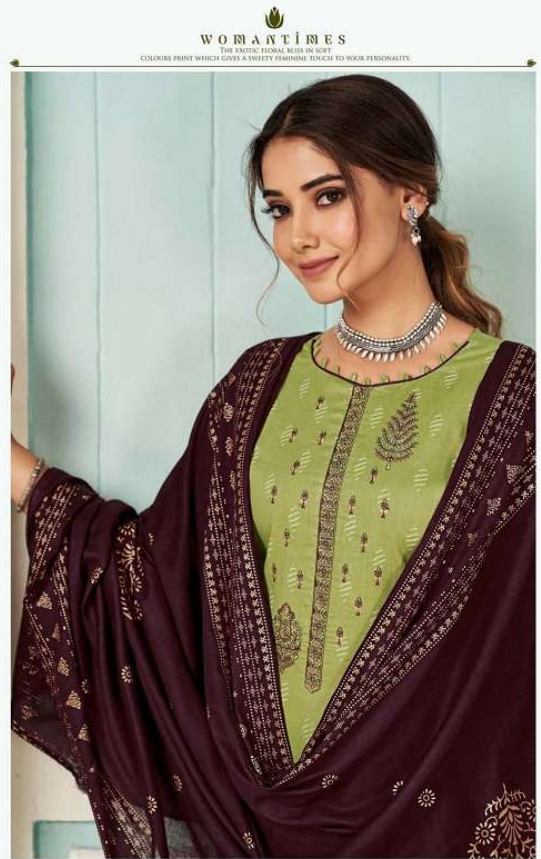

VASTU
by revoline

ELIRA

1007

WOMANITIES

THE FINEST FORMAL BLEND IN SAREE
COLORS PRINT WHICH GIVES A SWEETLY FEMININE TOUCH TO YOUR PERSONALITY

WOMENTINES
THE FACILE, FEMAL BLEND IN SOFT
COLOURS PRINT WHICH GIVES A SWEETLY FEMININE TOUCH TO YOUR PERSONALITY.

1008

WOMANITIES

THE FINEST COLORS BLEND IN SOFT
COLORS PRINT WHICH GIVES A SWEETLY FEMININE TOUCH TO YOUR PERSONALITY.

VASTU
Signature

1009

WOMANTINES
THE EXOTIC, FEMINE BLISS IN NEPT
CENDRIAS PRINT WHICH GIVES A SWEETLY FINISHING TOUCH TO YOUR PERSONALITY.
1010