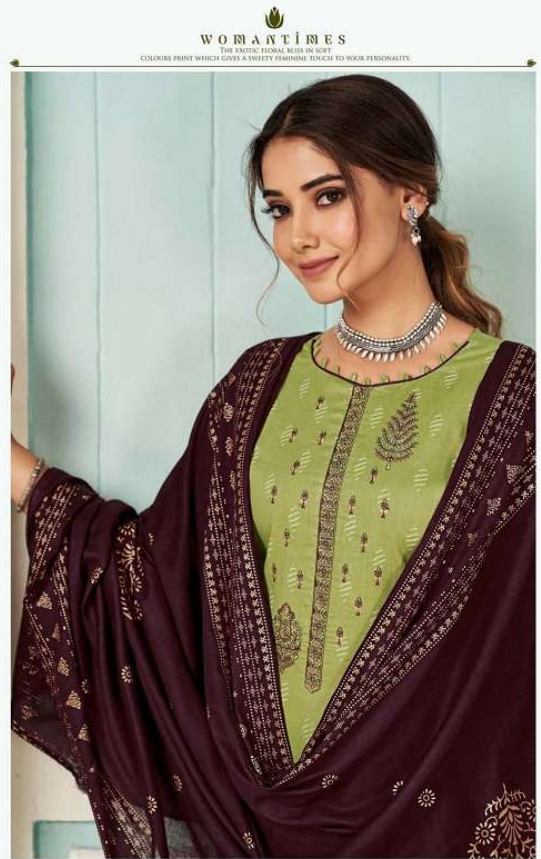

VASTU
by cooline

ELIRA

1007

WOMANITIES

THE FINEST FORMAL BLEND IN SUEDE
COLORS PRINT WHICH GIVES A SWEETLY FEMININE TOUCH TO YOUR PERSONALITY

WOMANTINES
THE FACILE, FEMAL, BESS IN SCOT
COLOURS PRINT WHICH GIVES A SWEETLY FEMININE TOUCH TO YOUR PERSONALITY.

1008

WOMANITIES

THE FINEST COLORS BLEND IN SOFT
COLORS PRINT WHICH GIVES A SWEETLY FEMININE TOUCH TO YOUR PERSONALITY.

VASTU
Signature

1009

WOMANTINES
THE EXOTIC ADORABLE BLESS IN NEPT
CENDRARS PRINT WHICH GIVES A SWEETLY FINISHING TOUCH TO YOUR PERSONALITY
1010