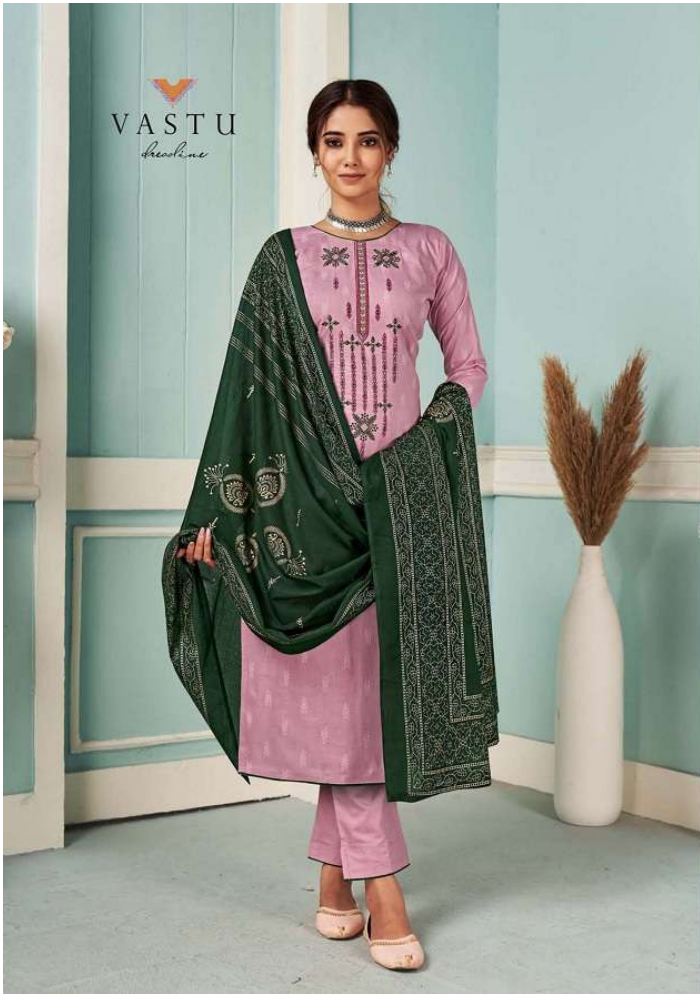

VASTU
by cooline

ELIRA

1007

WOMANITIES

THE FINEST FORMAL BLEND IN SUEDE
COLORS PRINT WHICH GIVES A SWEETLY FEMININE TOUCH TO YOUR PERSONALITY

WOMANTINES
THE FACILE, FEMAL, BESS IN SCOT
COLOURS PRINT WHICH GIVES A SWEETLY FEMININE TOUCH TO YOUR PERSONALITY.

1009

10 10

VASTU
by Revoline

ELIRA

WOMANITIES

THE FINEST COLORS BLEND IN SOFT
COLORS PRINT WHICH GIVES A SWEETY FEMININE TOUCH TO YOUR PERSONALITY.

VASTU
Signature

1001

WOMANITIES

THE FINEST FABRIC BLEND IN SUEDE
COLOURS PRINT WHICH GIVES A SWEETLY FEMININE TOUCH TO YOUR PERSONALITY.

VASTU
Academy

WOMANTINES
THE FANTASY FEMAL BEING IN SCENT
COLORFUL PRINT WHICH GIVES A SWEETLY FEMININE TOUCH TO YOUR PERSONALITY.

1005

WOMANTINES
THE EXOTIC, FEDERAL BISHI IN SOFT
COLOURS PRINT WHICH GIVES A SWEETLY FLEASOME TOUCH TO YOUR PERSONALITY
1006