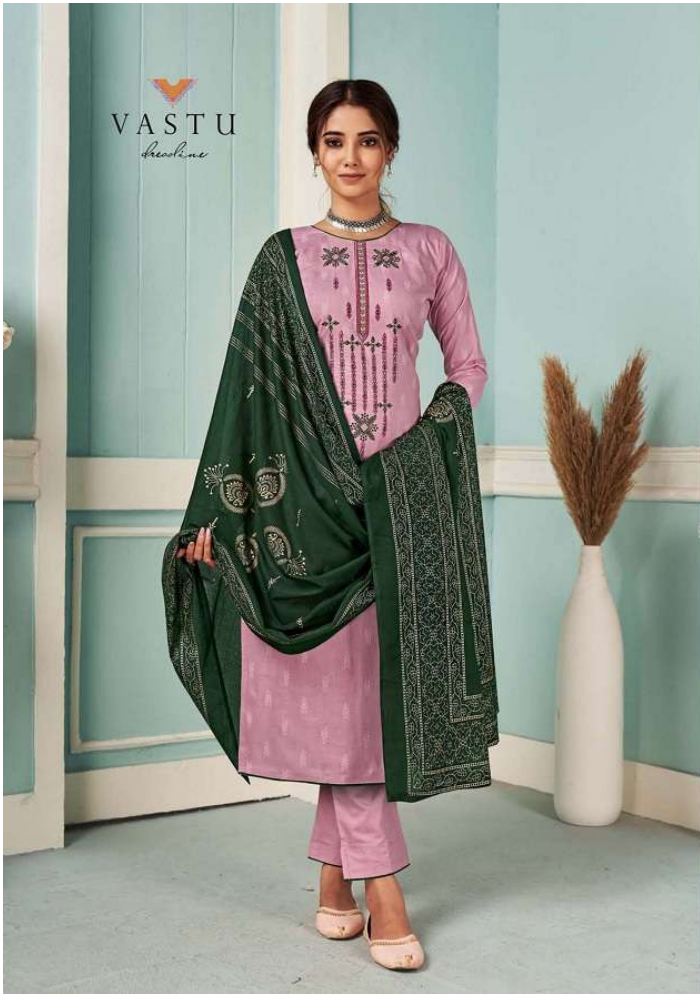

VASTU
by revoline

ELIRA

1007

WOMANITIES

THE FINEST FORMAL BLEND IN SAREE
COLORS PRINT WHICH GIVES A SWEETLY FEMININE TOUCH TO YOUR PERSONALITY

WOMENTINES
THE FACILE, FEMAL BLEND IN SOFT
COLOURS PRINT WHICH GIVES A SWEETLY FEMININE TOUCH TO YOUR PERSONALITY.

1008

WOMANITIES

THE FINEST COLORS BLEND IN SOFT
COLORS PRINT WHICH GIVES A SWEETLY FEMININE TOUCH TO YOUR PERSONALITY.

VASTU
Signature

1009

WOMANTINES
THE EXOTIC, FEMINE BLISS IN NEPT
CENDRIAS PRINT WHICH GIVES A SWEETLY FINISHING TOUCH TO YOUR PERSONALITY.
1010

1009

10 10

VASTU
freeline

ELIRA

WOMANITIES

THE FINEST COLORS BLEND IN SOFT
COLORS PRINT WHICH GIVES A SWEETLY FEMININE TOUCH TO YOUR PERSONALITY.

VASTU
Signature

1001

WOMANITIES

THE FINEST FABRIC BLEND IN SUEDE
COLOURS PRINT WHICH GIVES A SWEETLY FEMININE TOUCH TO YOUR PERSONALITY.

VASTU
Academy

1005

WOMANTINES
THE EXOTIC, FEDERAL BISHI IN SOFT
COLOURS PRINT WHICH GIVES A SWEETLY FLEASOME TOUCH TO YOUR PERSONALITY
1006