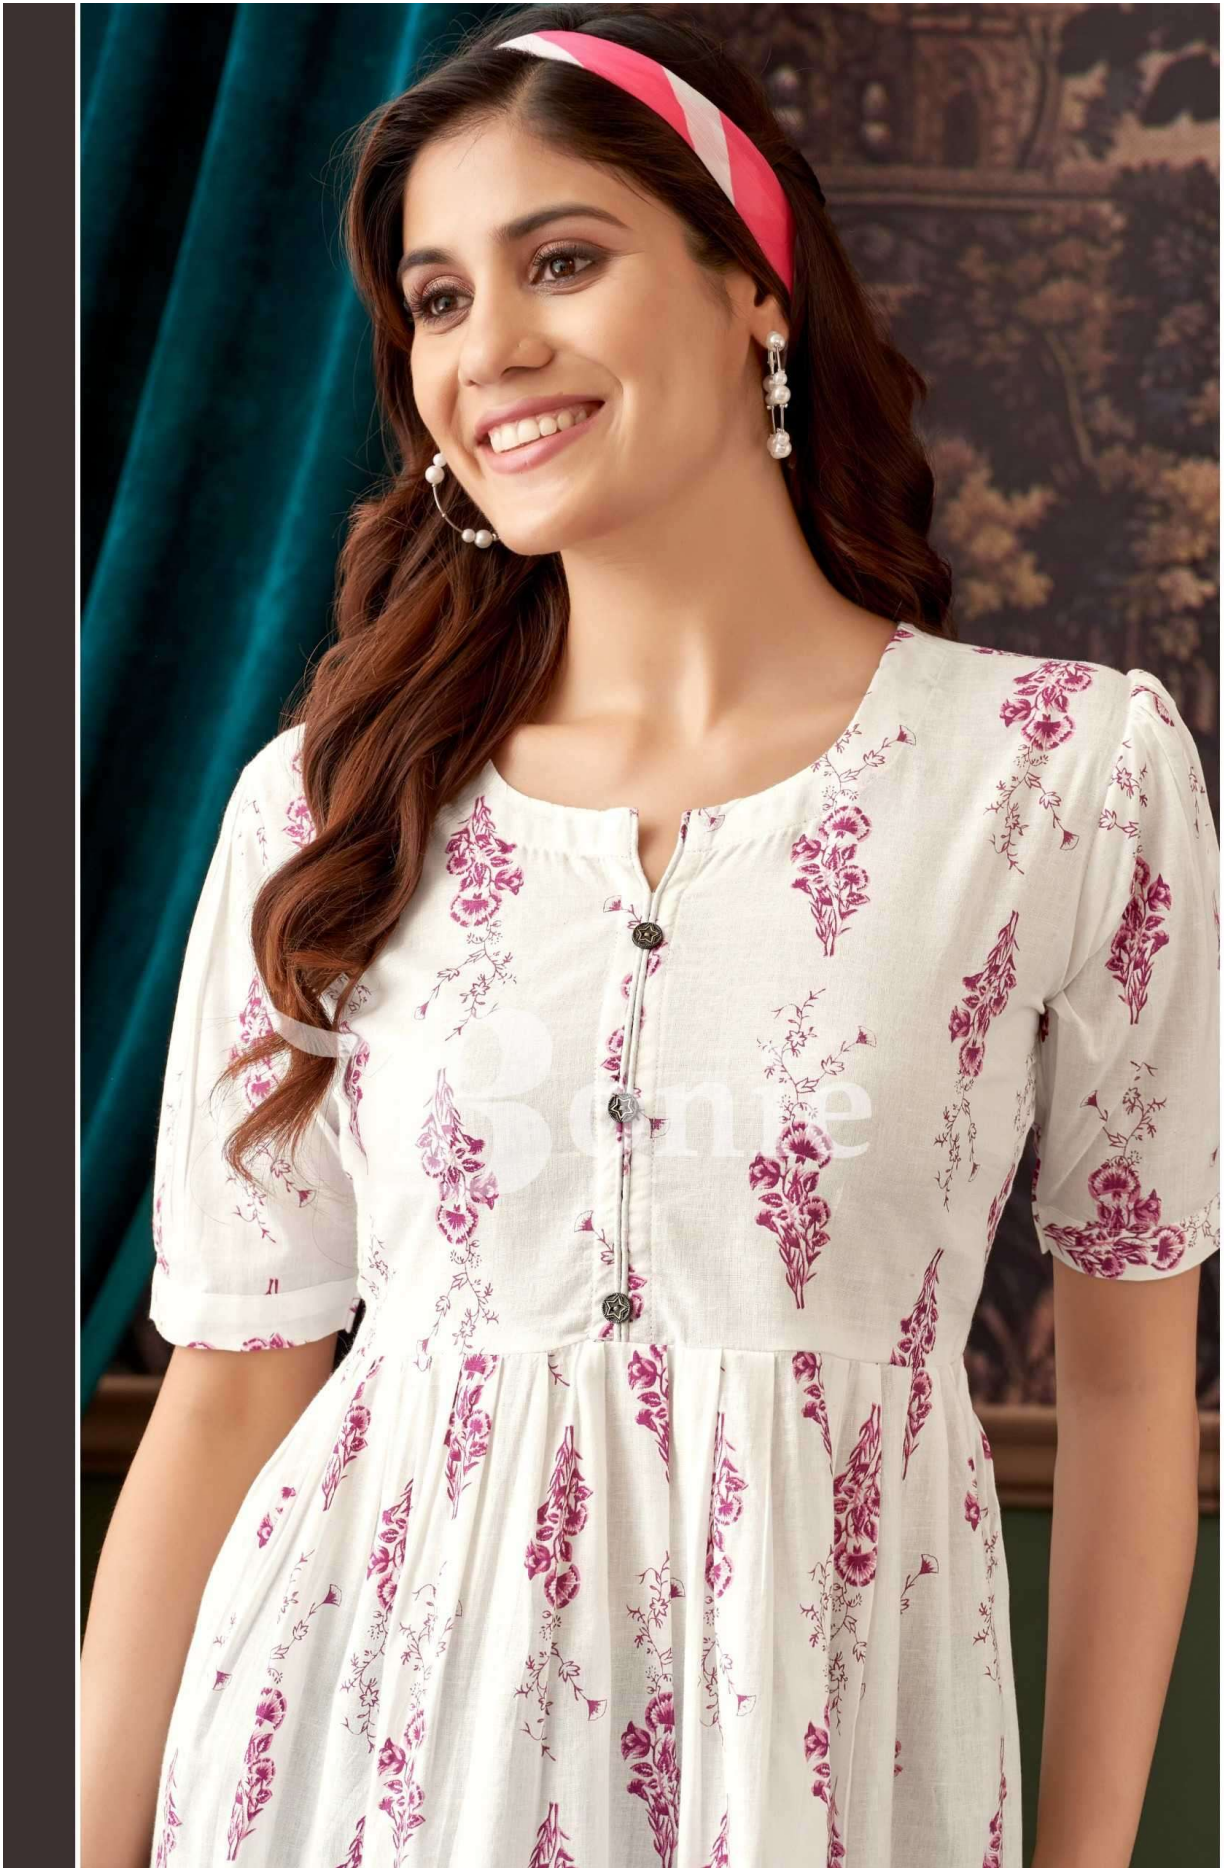

BonieTM
Look good. Feel good.

Krishi

Alluring fauna shades are all set to charm you into the season with our latest prima lace collection. 

BonieTM
Look good. Feel good.

D No. 1004

D No. 1001

D No. 1002

D No. 1003

D No. 1004

BonieTM
Look good. Feel good.
Krishi

D No. 1005

*Enjoy the spectacular print on gripping colours
that brings Christmas to your personality..*

An inspirational under the eternal Designer embroidered is true to its name traditional and for woman from all walks of life