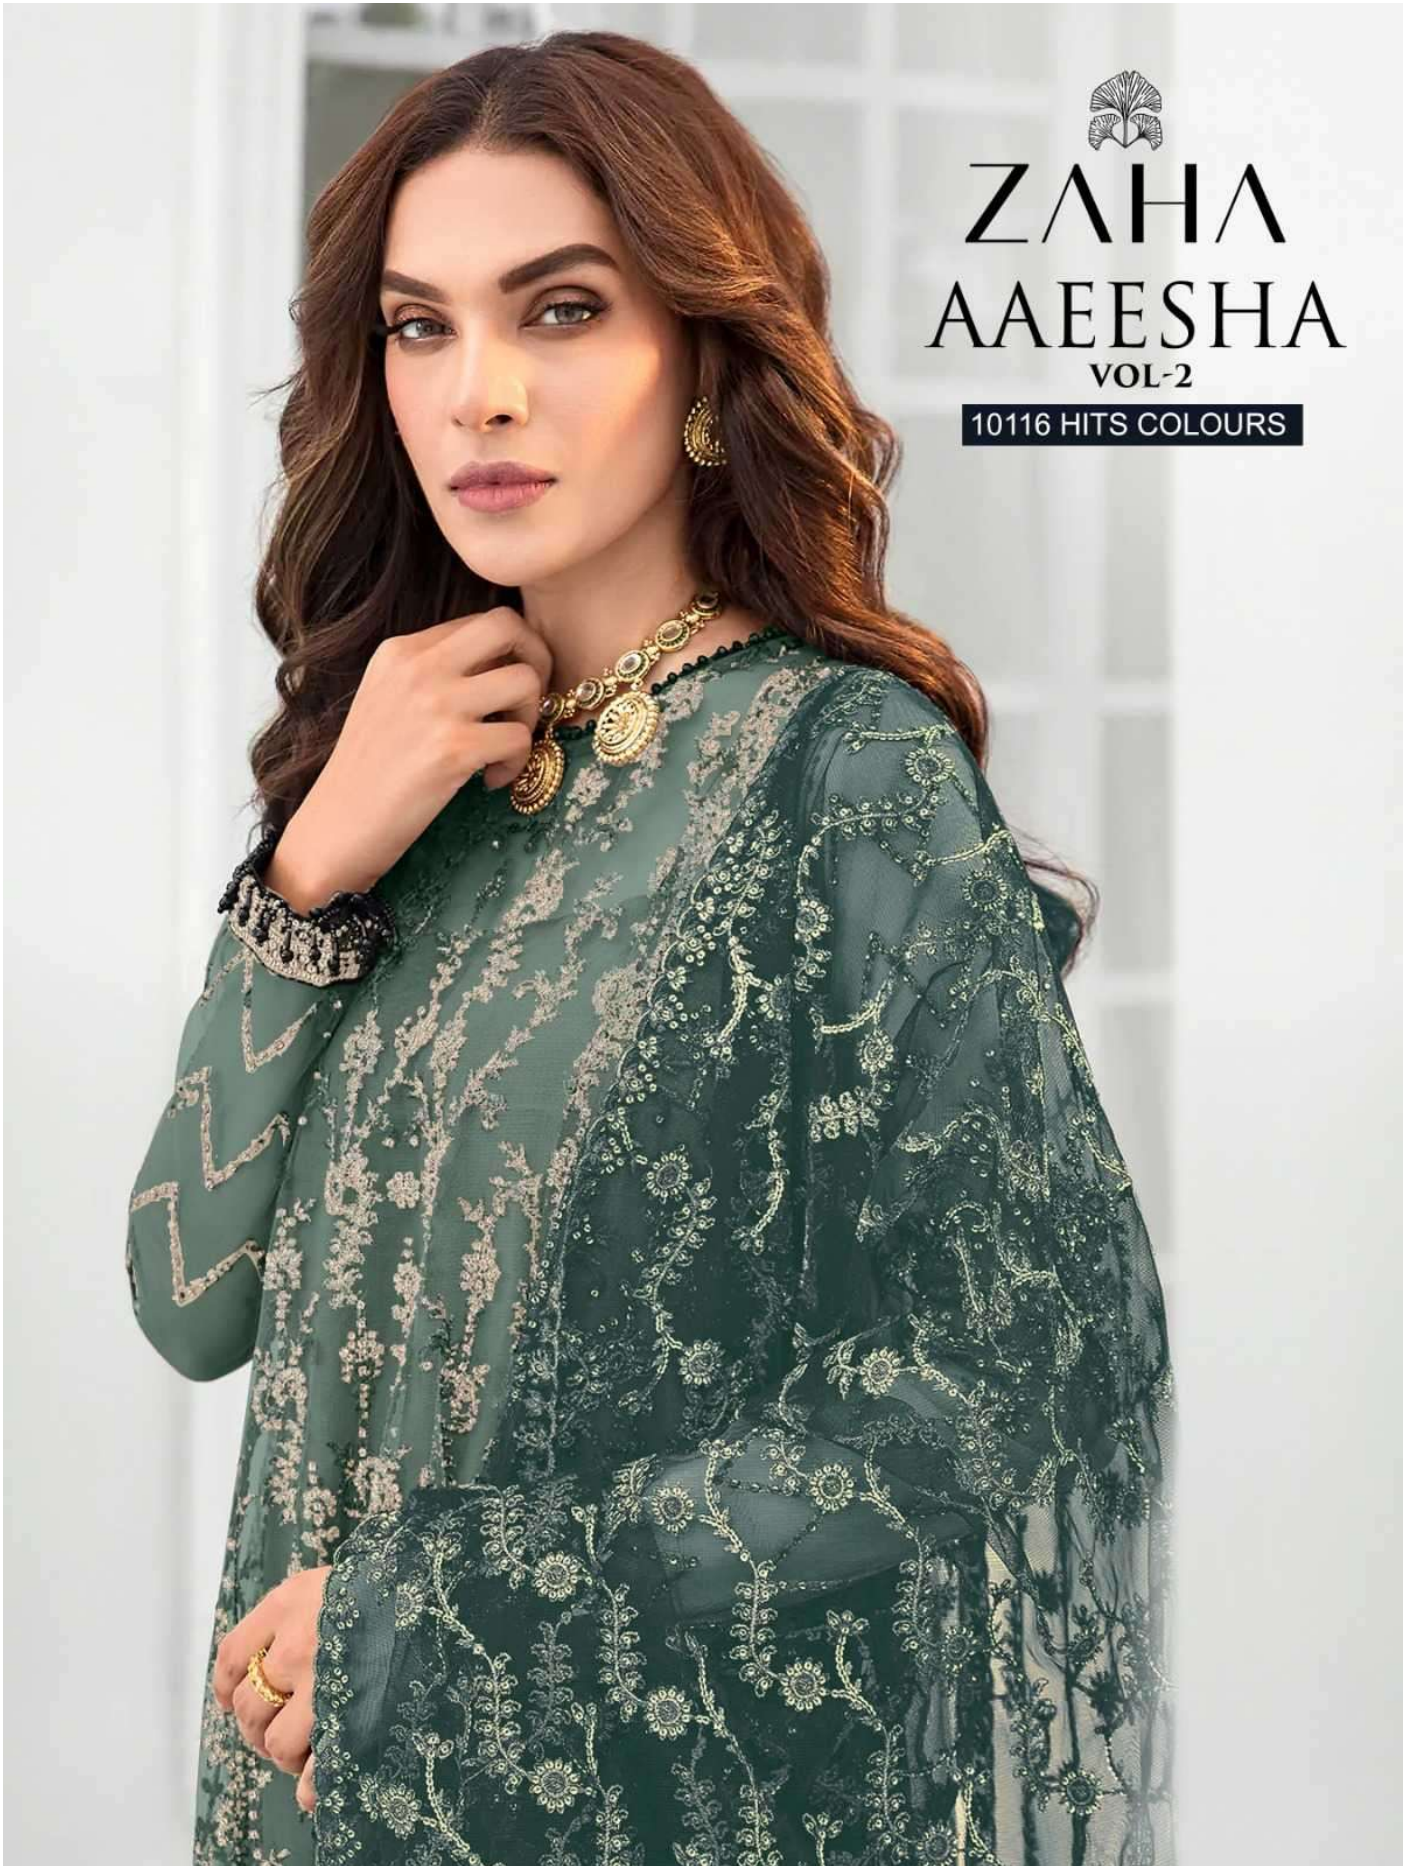

ZAHA
AAEESHA
VOL-2

10116 HITS COLOURS

ZAHA AAEESHA VOL-2

10116 HITS COLOURS

AAEESHA

VOL-2

10116 HITS COLOURS

ZAHA

TOP Fox Georgette with Embroidery BOTTOM-INNER Dull santoon DUPATTA Butterfly net

10116-I

10116-J

10116-K

10116-M

AAEESHA
VOL-2
10116 HITS COLOURS

ZAHA

D.No.10116-J

TOP Fox Georgette
with Embroidery

BOTTOM-INNER Dull santoon

DUPATTA Butterfly net

AAEESHA
VOL-2
10116 HITS COLOURS

TOP Fox Georgette
with Embroidery

ZAHA

BOTTOM-INNER Dull santoon

D.No.10116-I