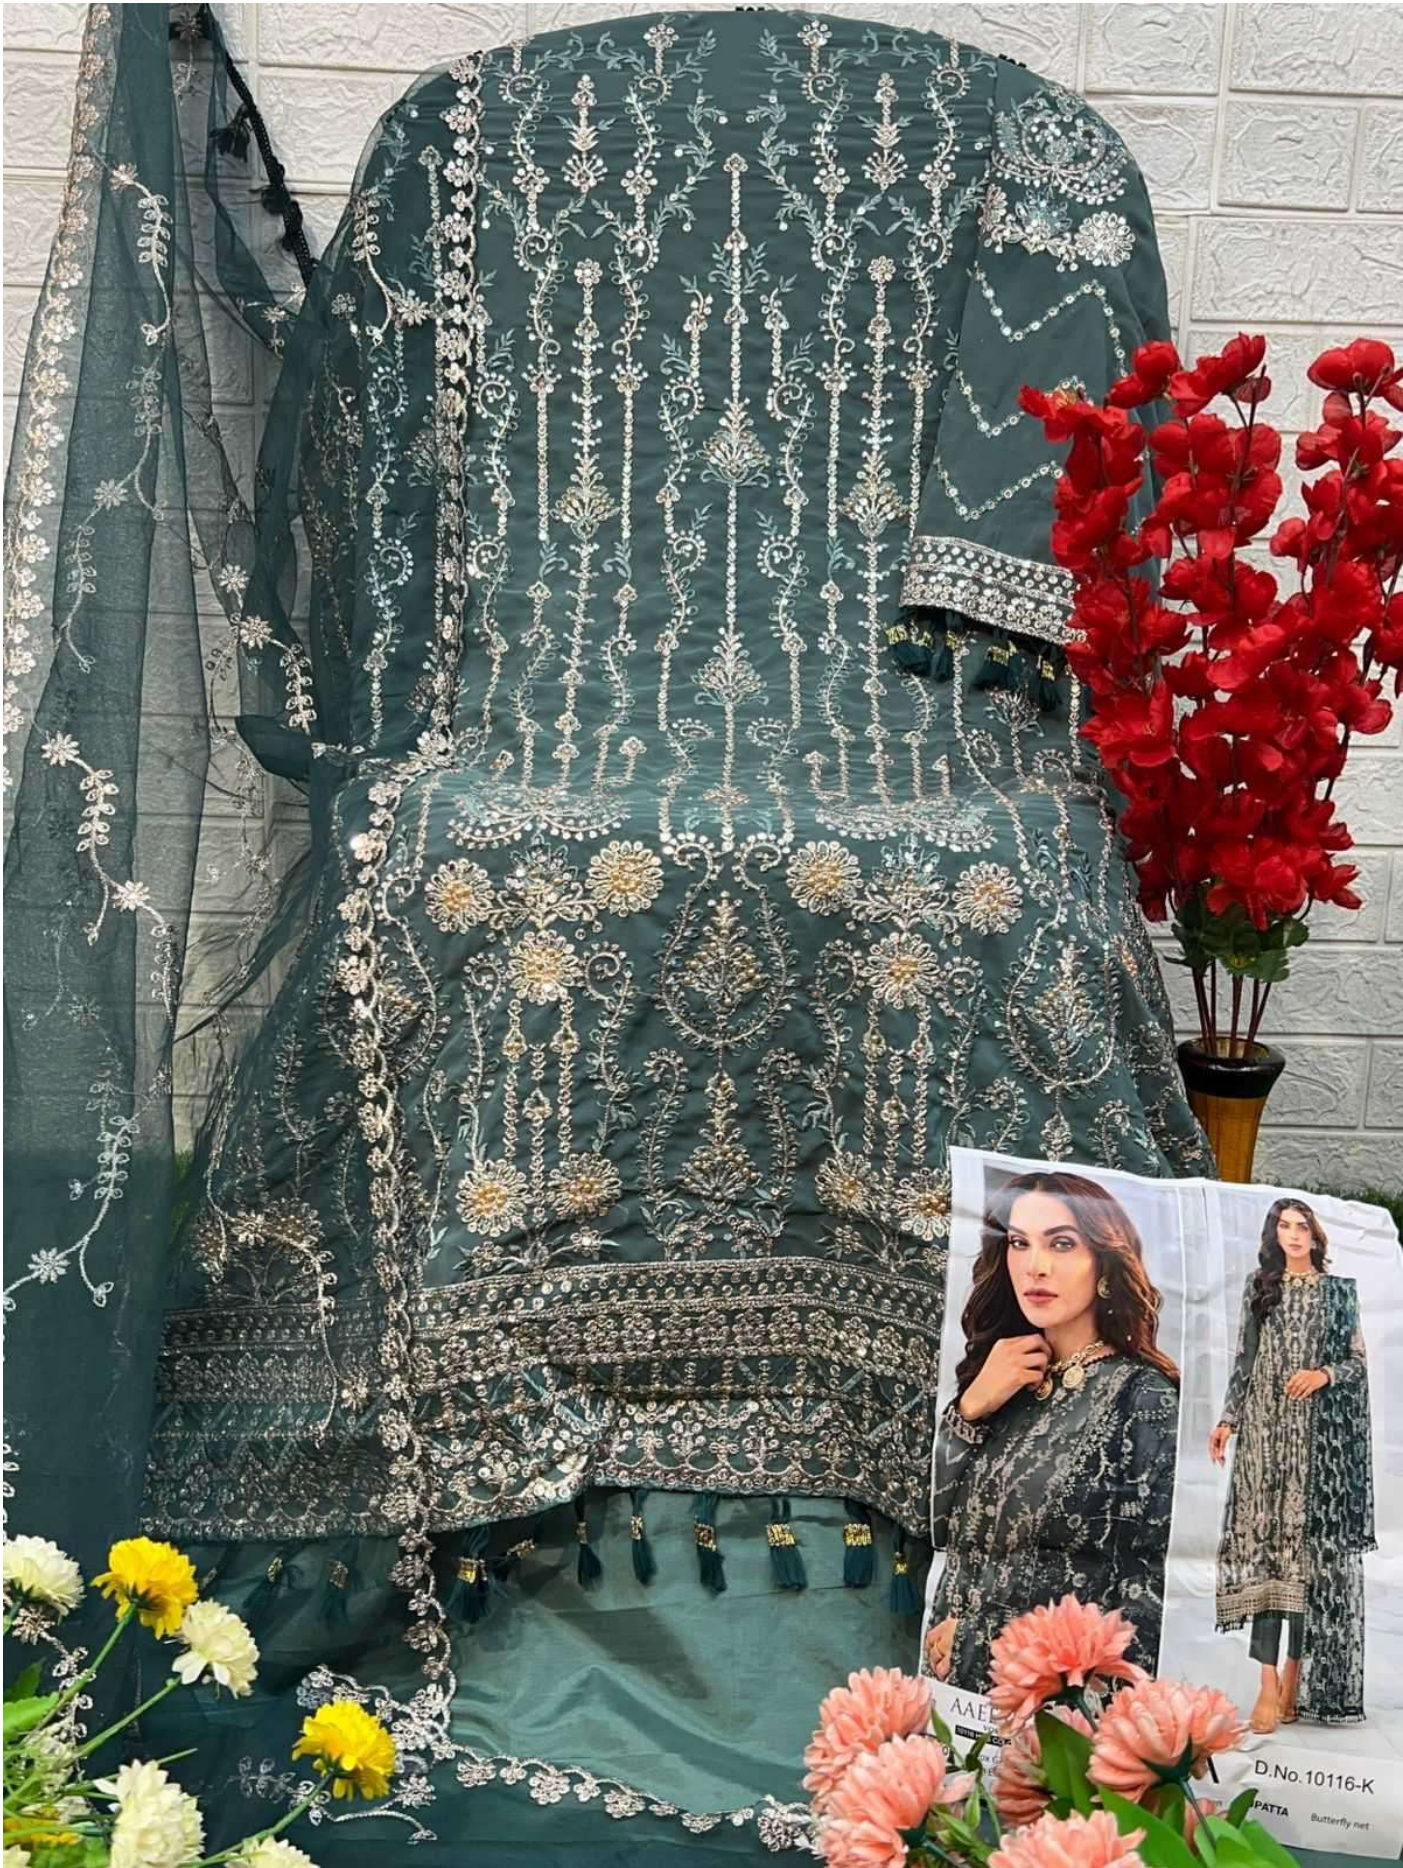

AAE
D.No.10116-K
PATTA Butterfly net