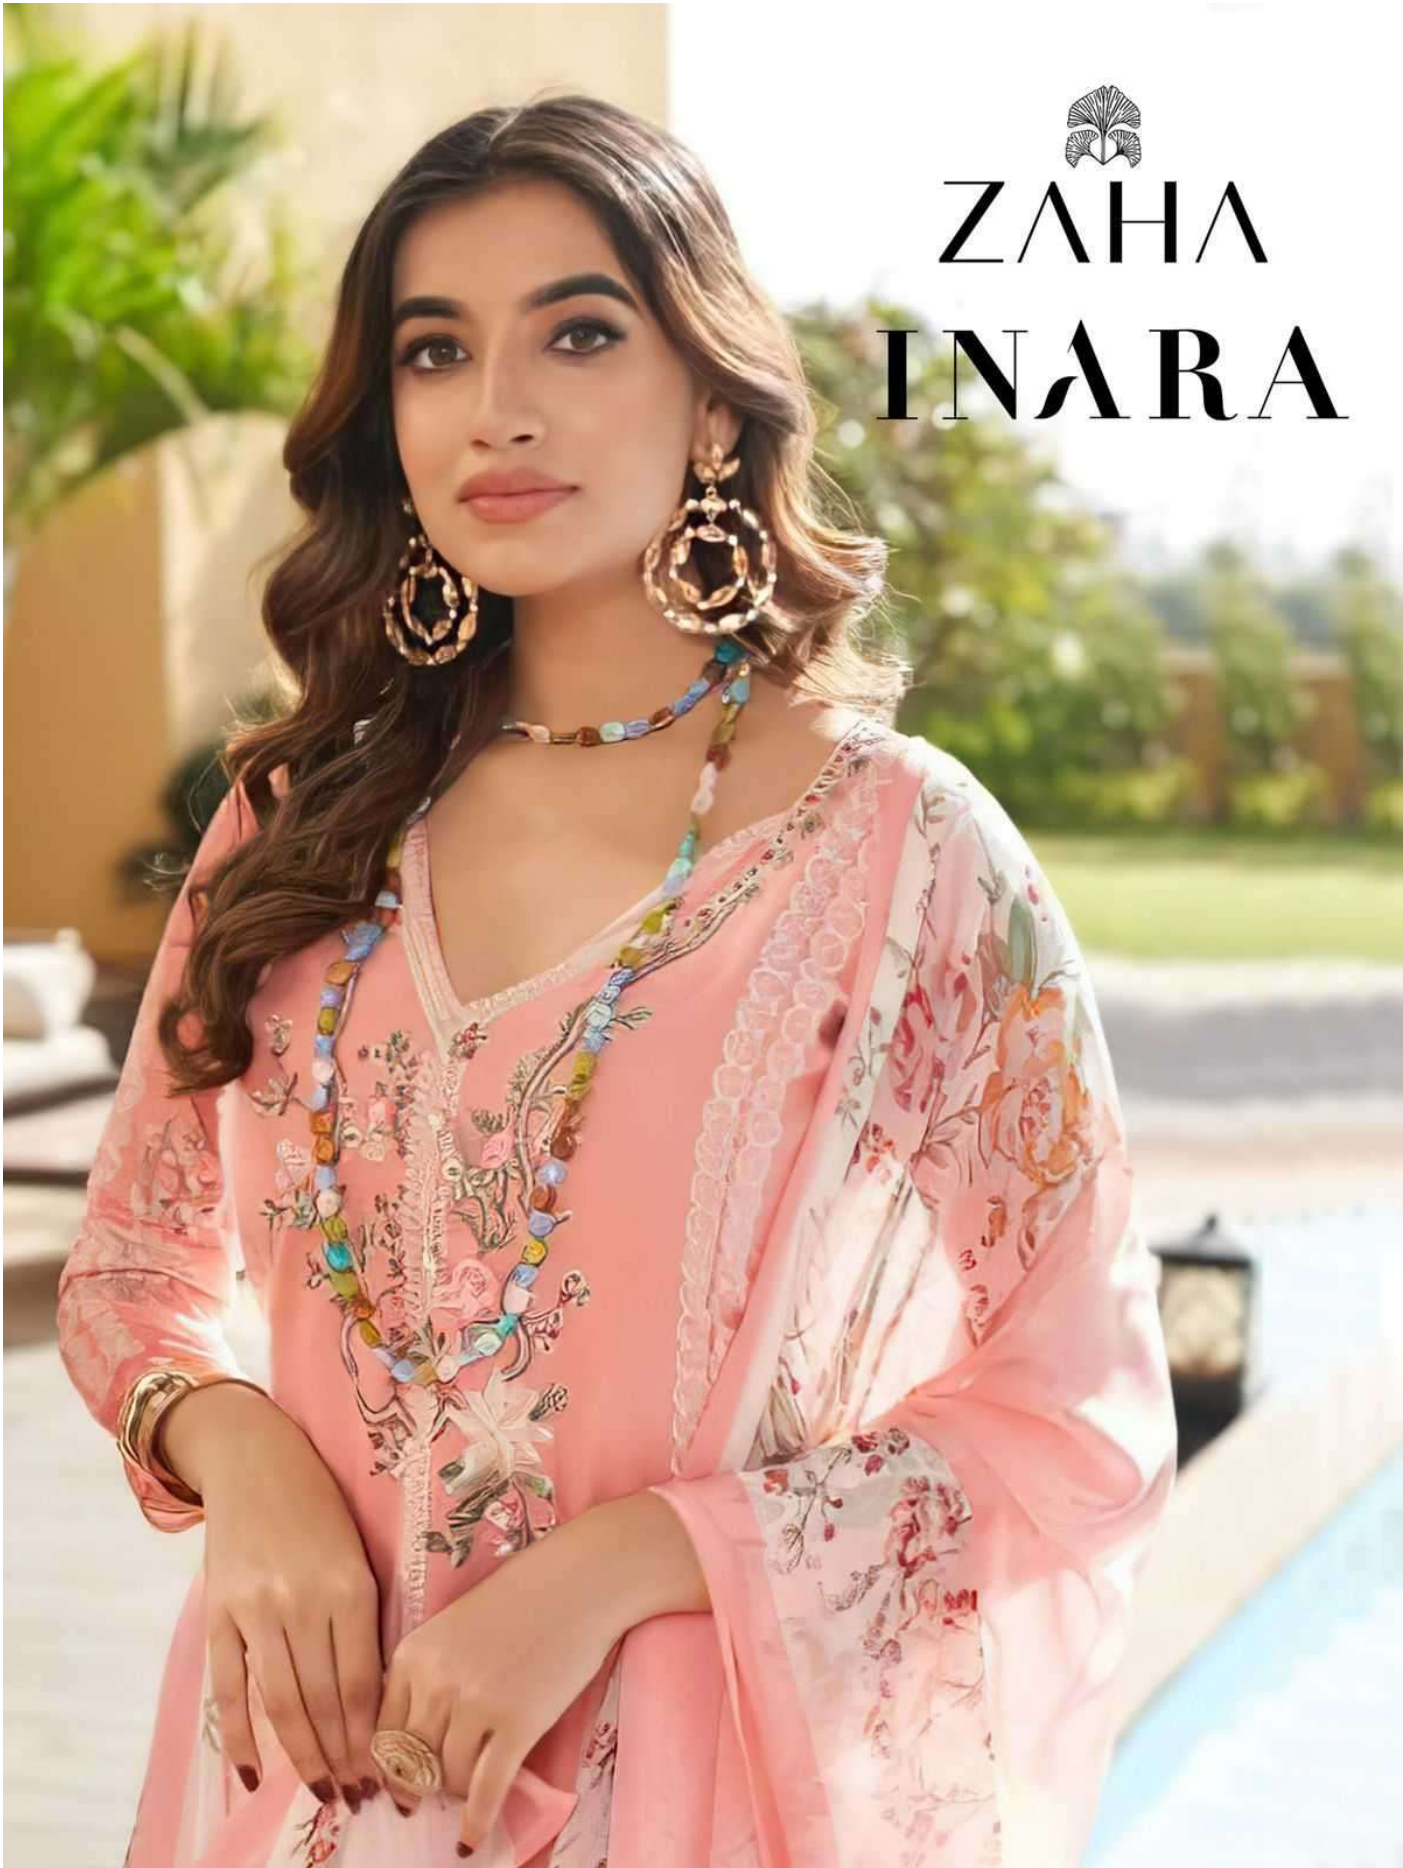

ZAHA
INARA

INARA

ZAHA

D.No.10329

TOP Cambric Cotton With Heavy Embroidery Work

BOTTOM-INNER Semi Lawn

DUPATTA Tubby Silk with Print

INARA

ZAHA

D.No.10327

TOP Cambric Cotton With Heavy Embroidery Work

BOTTOM-INNER Semi Lawn

DUPATTA Tubby Silk with Print

ZAHA
INARA

INARA
TOP Cambric Heavy

INARA
TOP Cambric Heavy

INARA

ZAHA

D.No.10326

TOP Cambric Cotton With Heavy Embroidery Work

BOTTOM-INNER Semi Lawn

DUPATTA Tubby Silk with Print

INARA

ZAHA

D.No.10330

TOP Cambric Cotton With Heavy Embroidery Work

BOTTOM-INNER Semi Lawn

DUPATTA Tubby Silk with Print

ZAHA

INARA

TOP Cambric Cotton With Heavy Embroidery Work

BOTTOM-INNER Semi Lawn