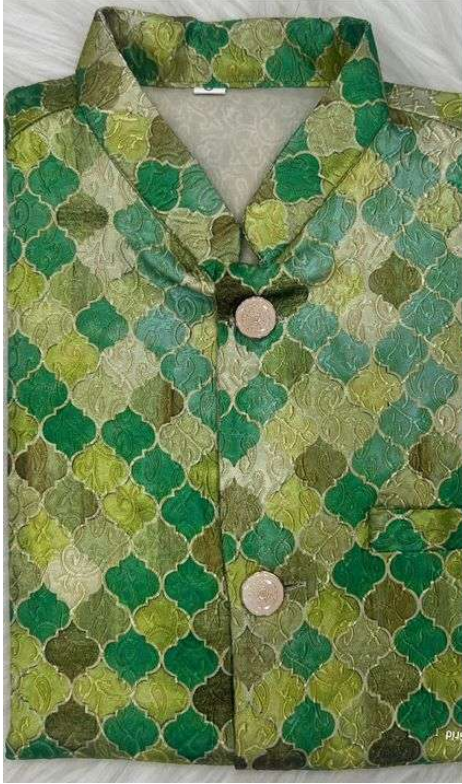

MEWAADI
SARDAR

SIZE CHART		KIDS KOTI KURTA		IN INCHES
SIZE	KURTA CHEST	AGE APPROX	KURTA LENGTH	PYJAMA LENGTH
4	29"	3-4 YEAR	24"	26"
6	31"	5-6 YEAR	26"	30"
8	33"	7-9 YEAR	29"	33"
10	35"	10-12 YEAR	33"	35"