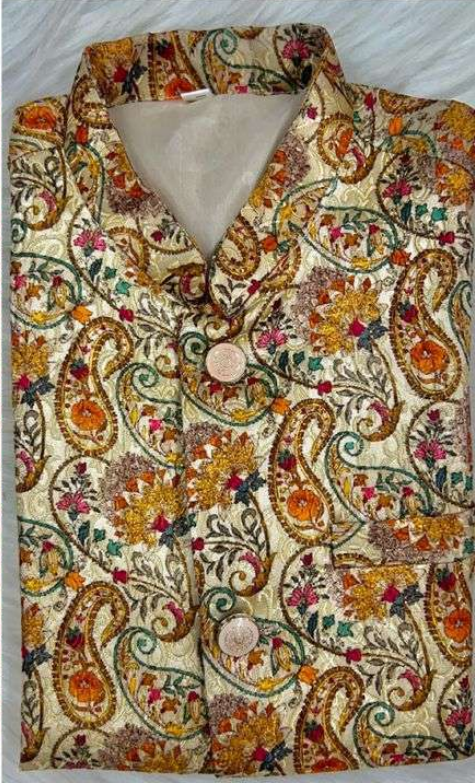

MEWAADI
SARDAR

SIZE CHART		KIDS KOTI KURTA		IN INCHES
SIZE	KURTA CHEST	AGE APPROX	KURTA LENGTH	PYJAMA LENGTH
4	29"	3-4 YEAR	24"	26"
6	31"	5-6 YEAR	26"	30"
8	33"	7-9 YEAR	29"	33"
10	35"	10-12 YEAR	33"	35"