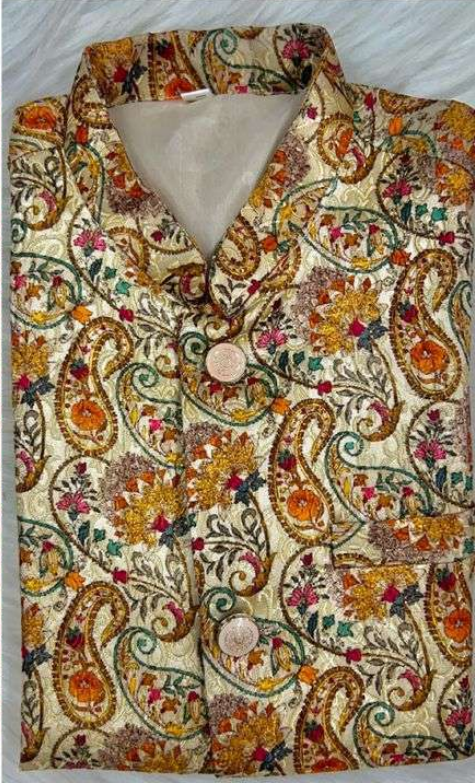

MEWAADI  
SARDAR

SIZE CHART		KIDS KOTI KURTA		IN INCHES
SIZE	KURTA CHEST	AGE APPROX	KURTA LENGTH	PYJAMA LENGTH
4	29"	3-4 YEAR	24"	26"
6	31"	5-6 YEAR	26"	30"
8	33"	7-9 YEAR	29"	33"
10	35"	10-12 YEAR	33"	35"