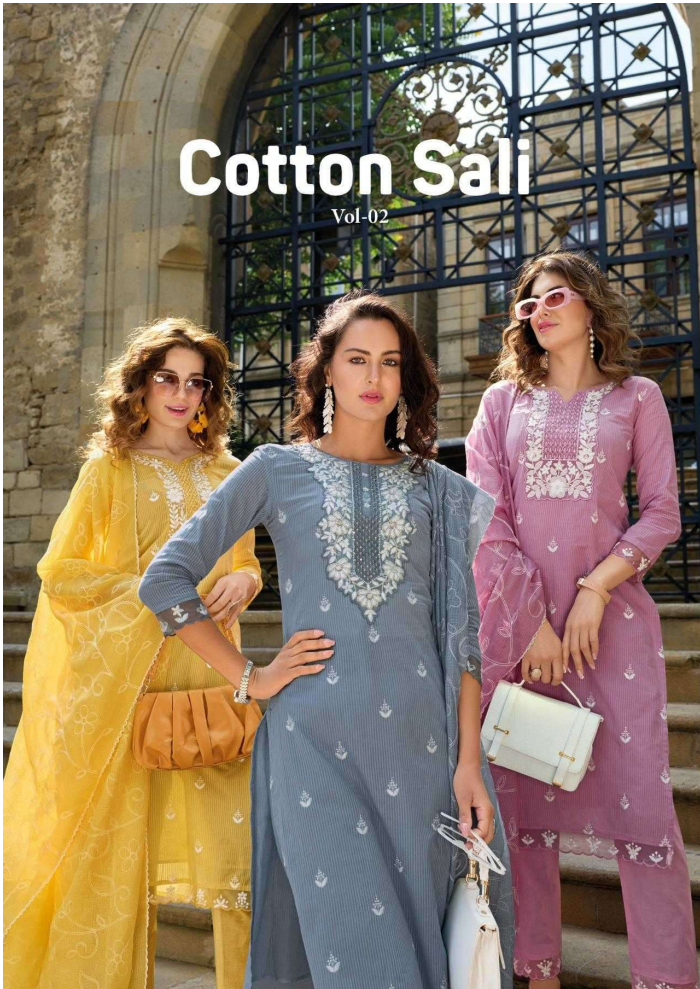

*Trust the
timing of
your life.*

Cotton Sali

Vol-02

Cotton Sali

Set-02
SIZE:- M,L,XL,XXL,3XL,4XL,5XL

20001

20002

20003