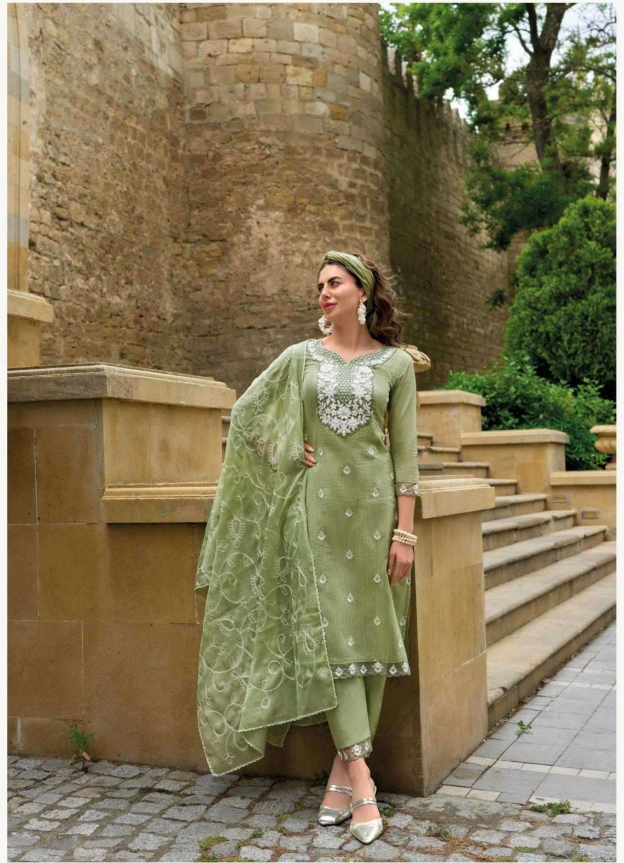

20004

20005

20006

20006