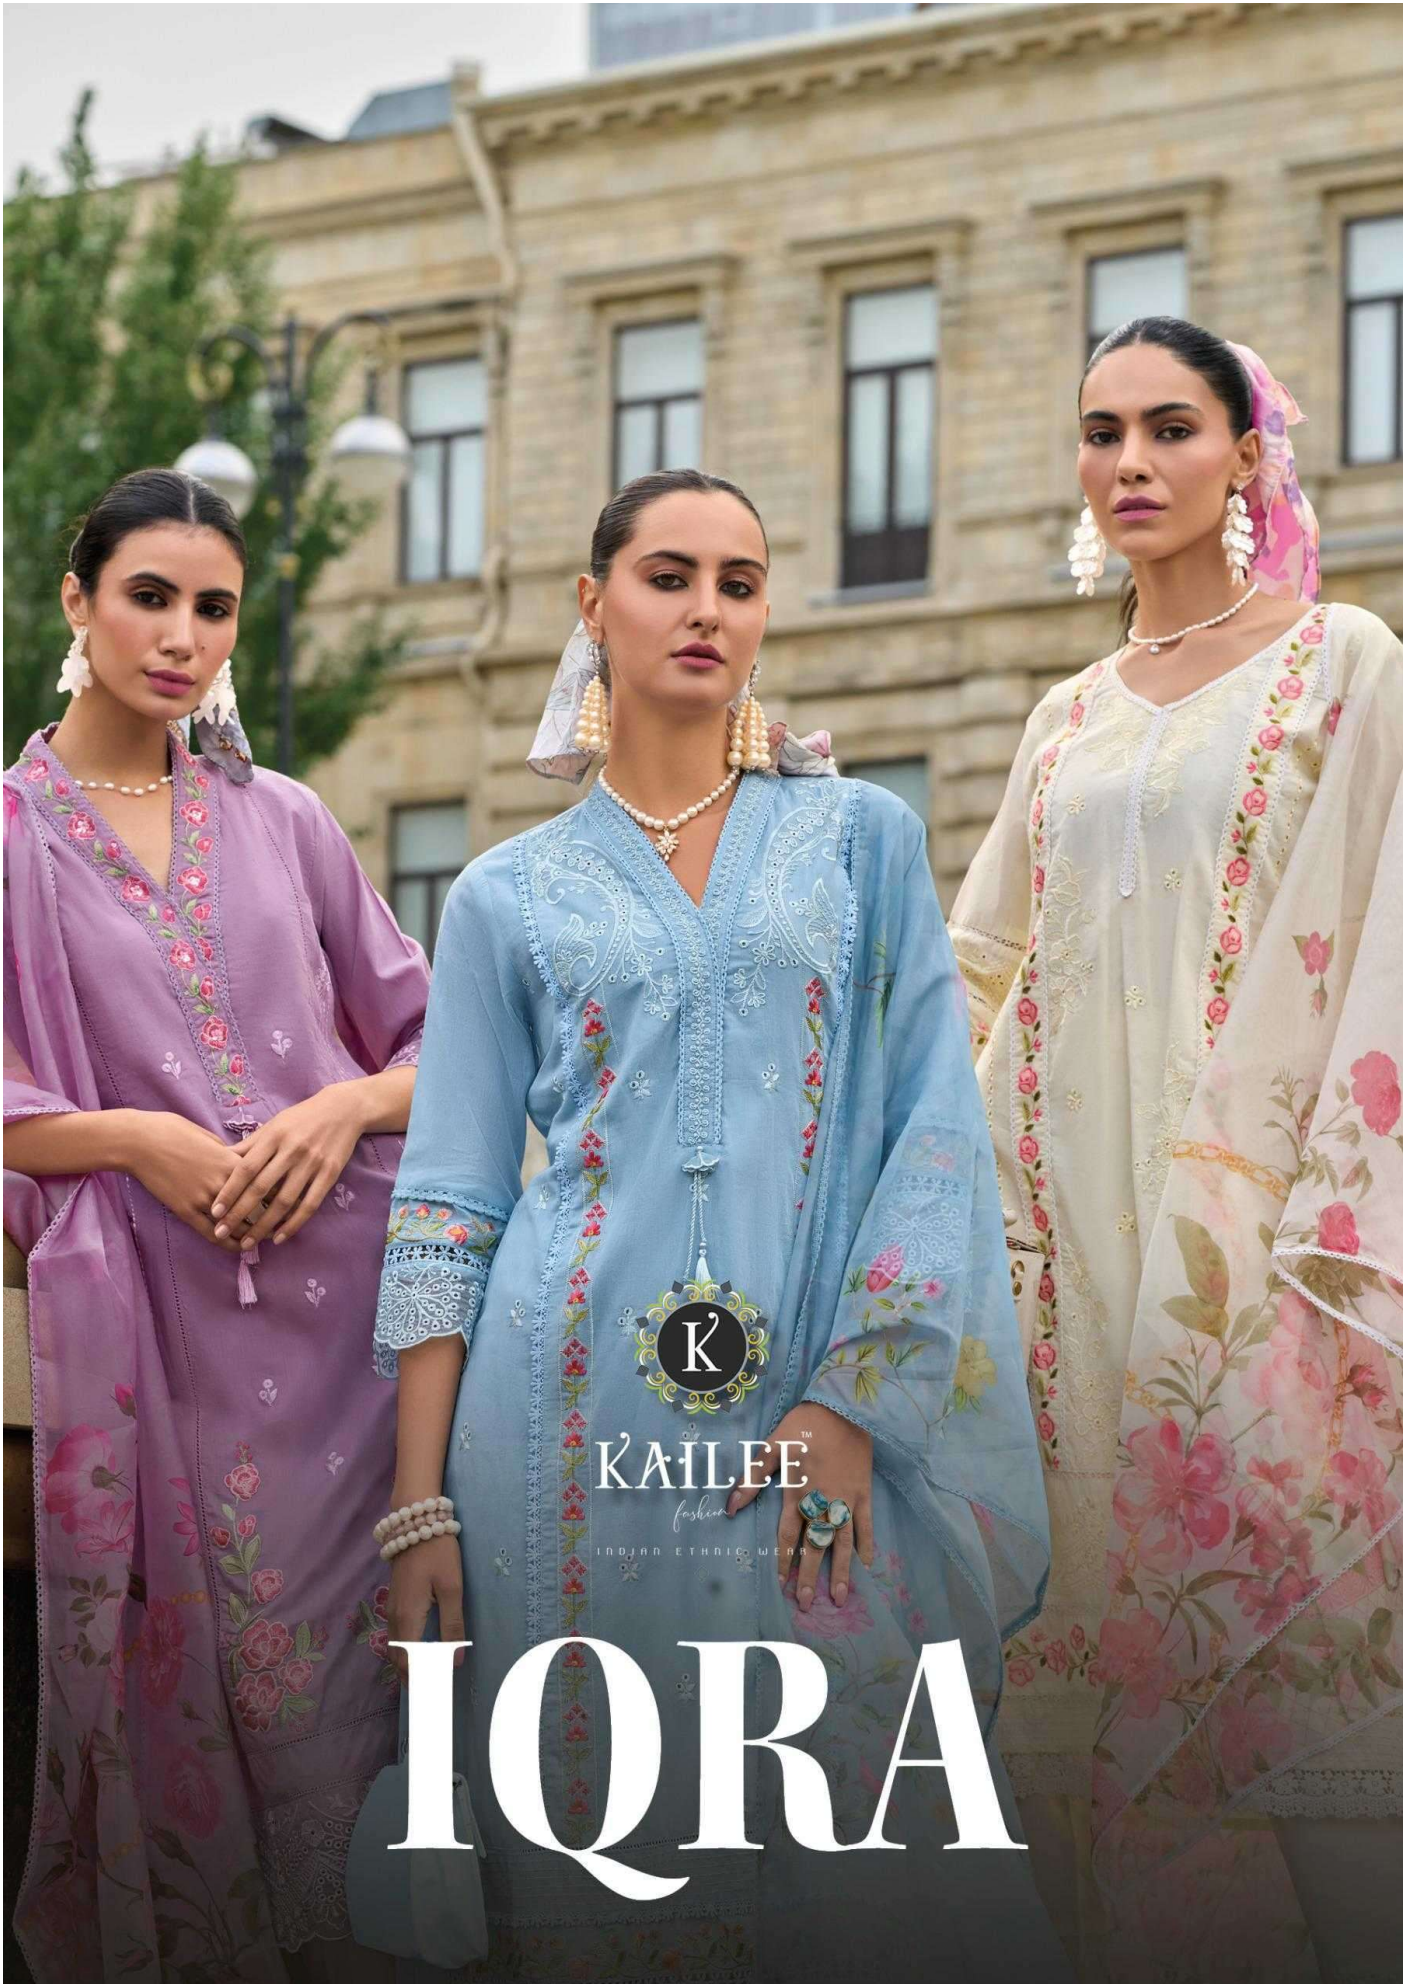

KAILEE^{TM}

fashion

INDIAN ETHNIC WEAR

IQRA