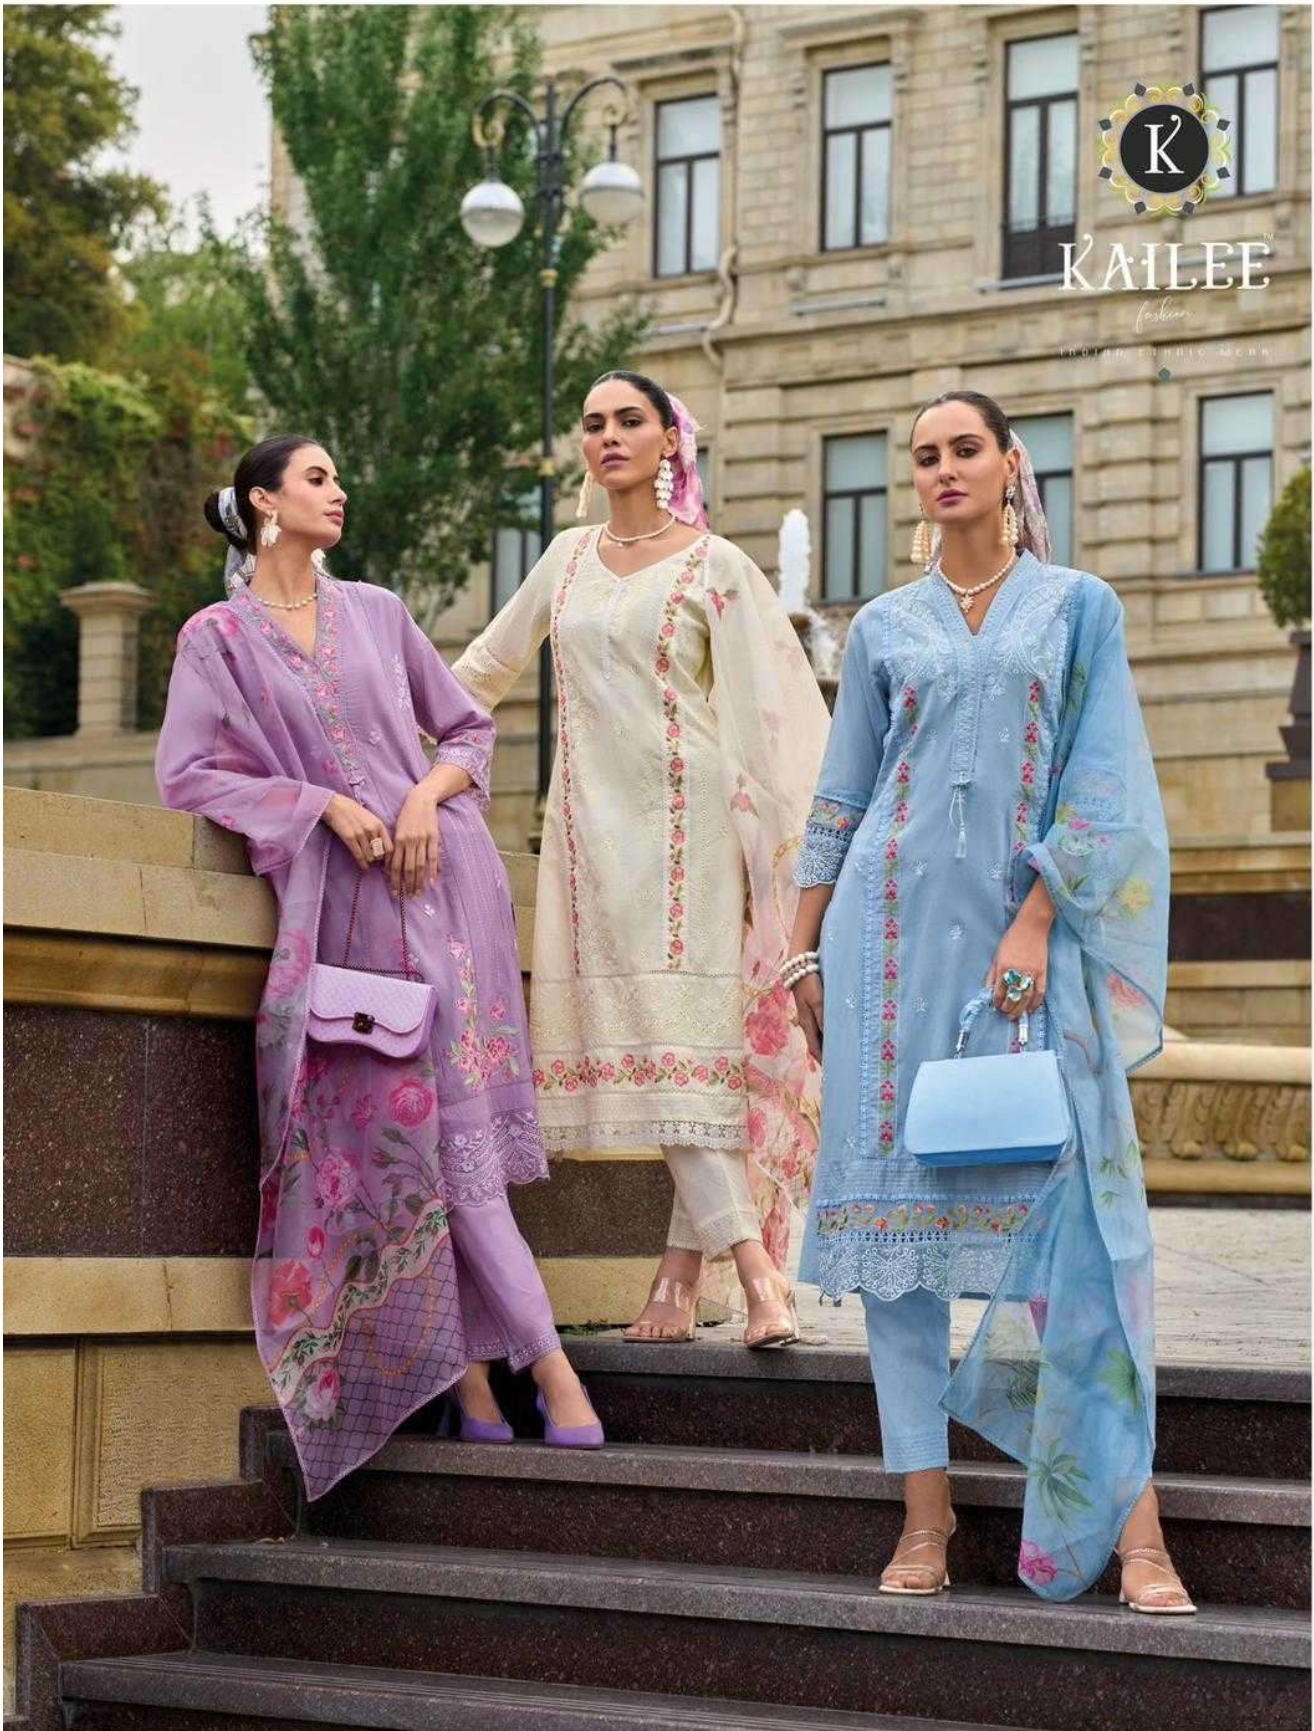

ETHNIC EMBROIDERED WEAR

42683

KAILEE™

fashion

TRADITION INSPIRED DESIGN

KAILEE™

fashion

INDIAN ETHNIC WEAR