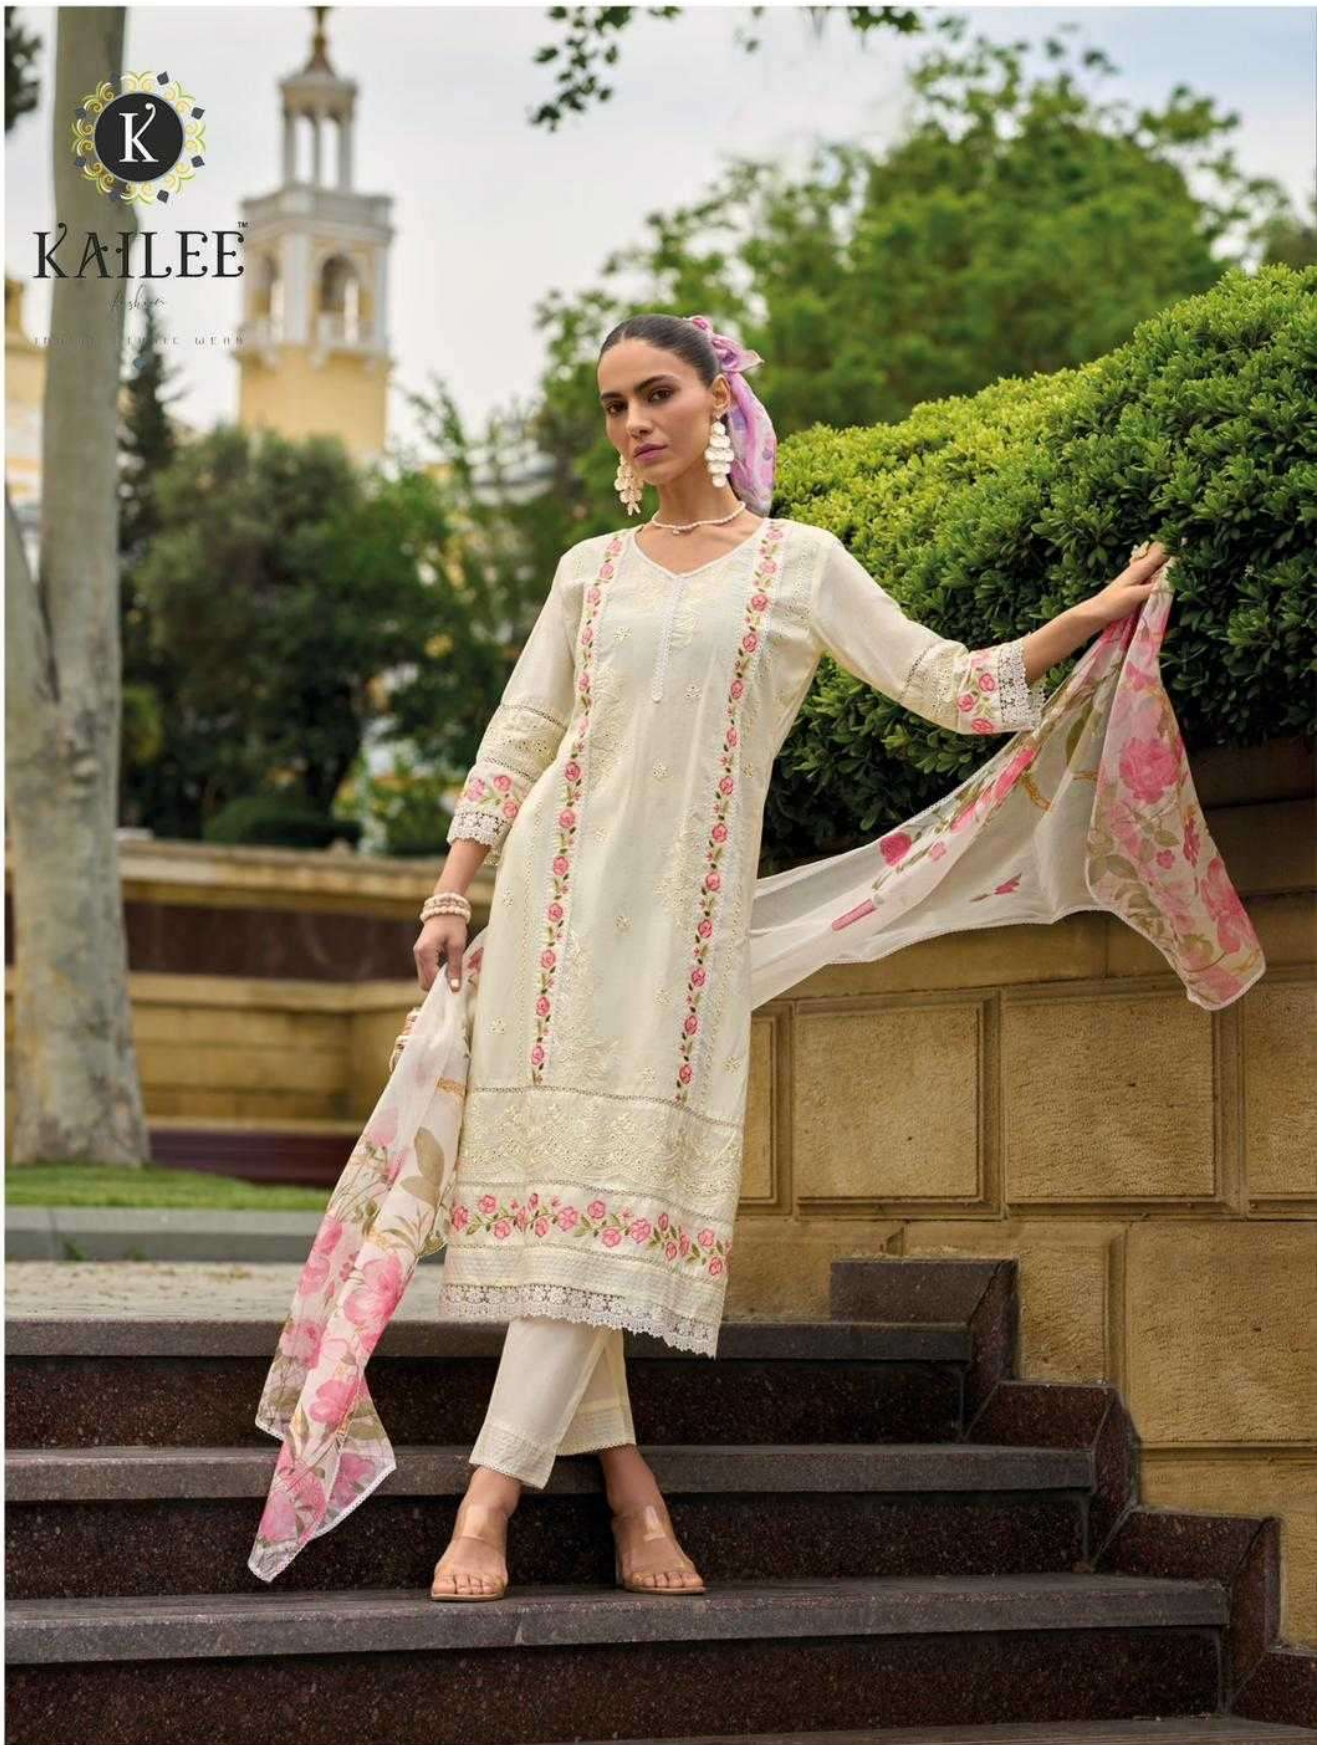

KAILEE™

Kashmir

THE FINEST QUALITY WEAVE