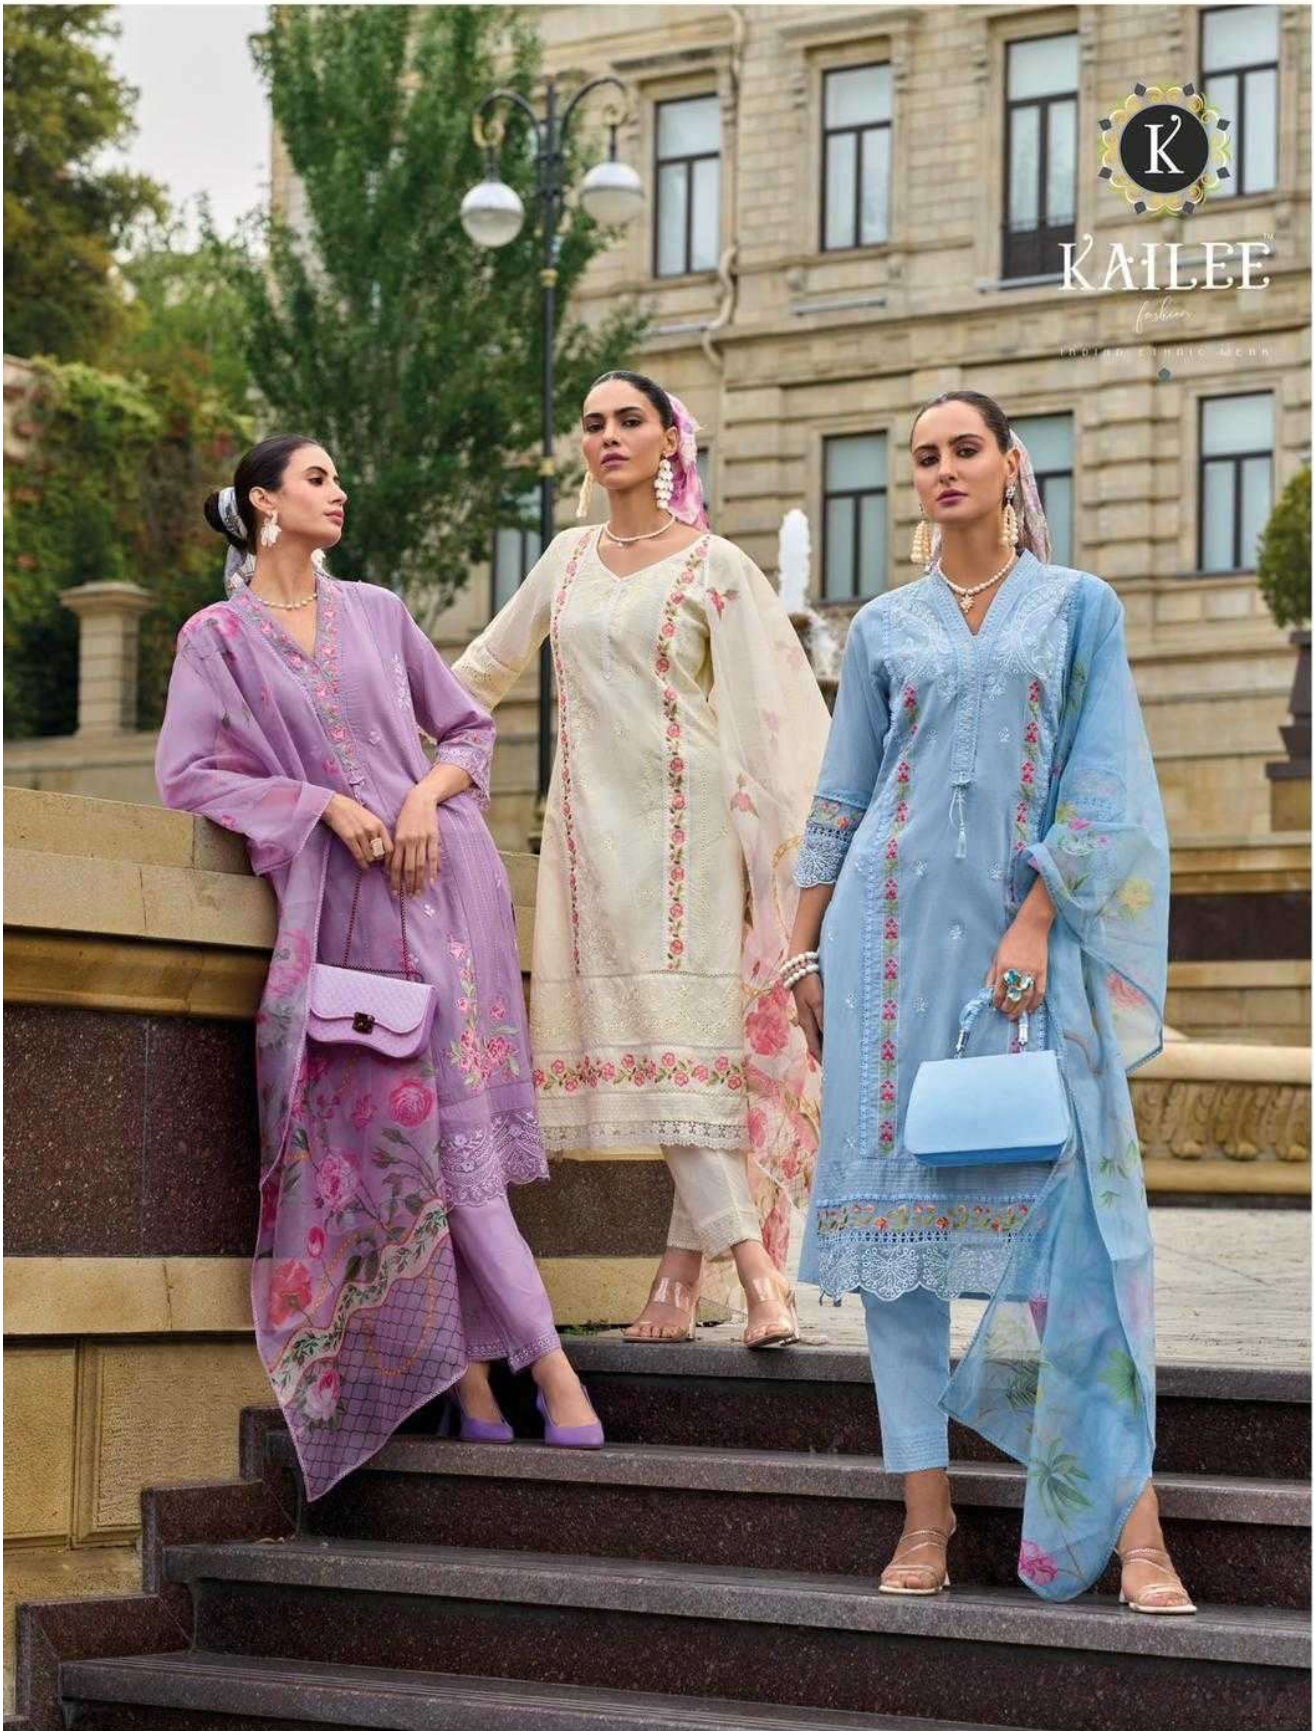

ETHNIC EMBROIDERED WEAR

42683

KAILEE™

fashion

TRICOLOR ENGLISH MARK

KAILEE™

fashion

INDIAN ETHNIC WEAR