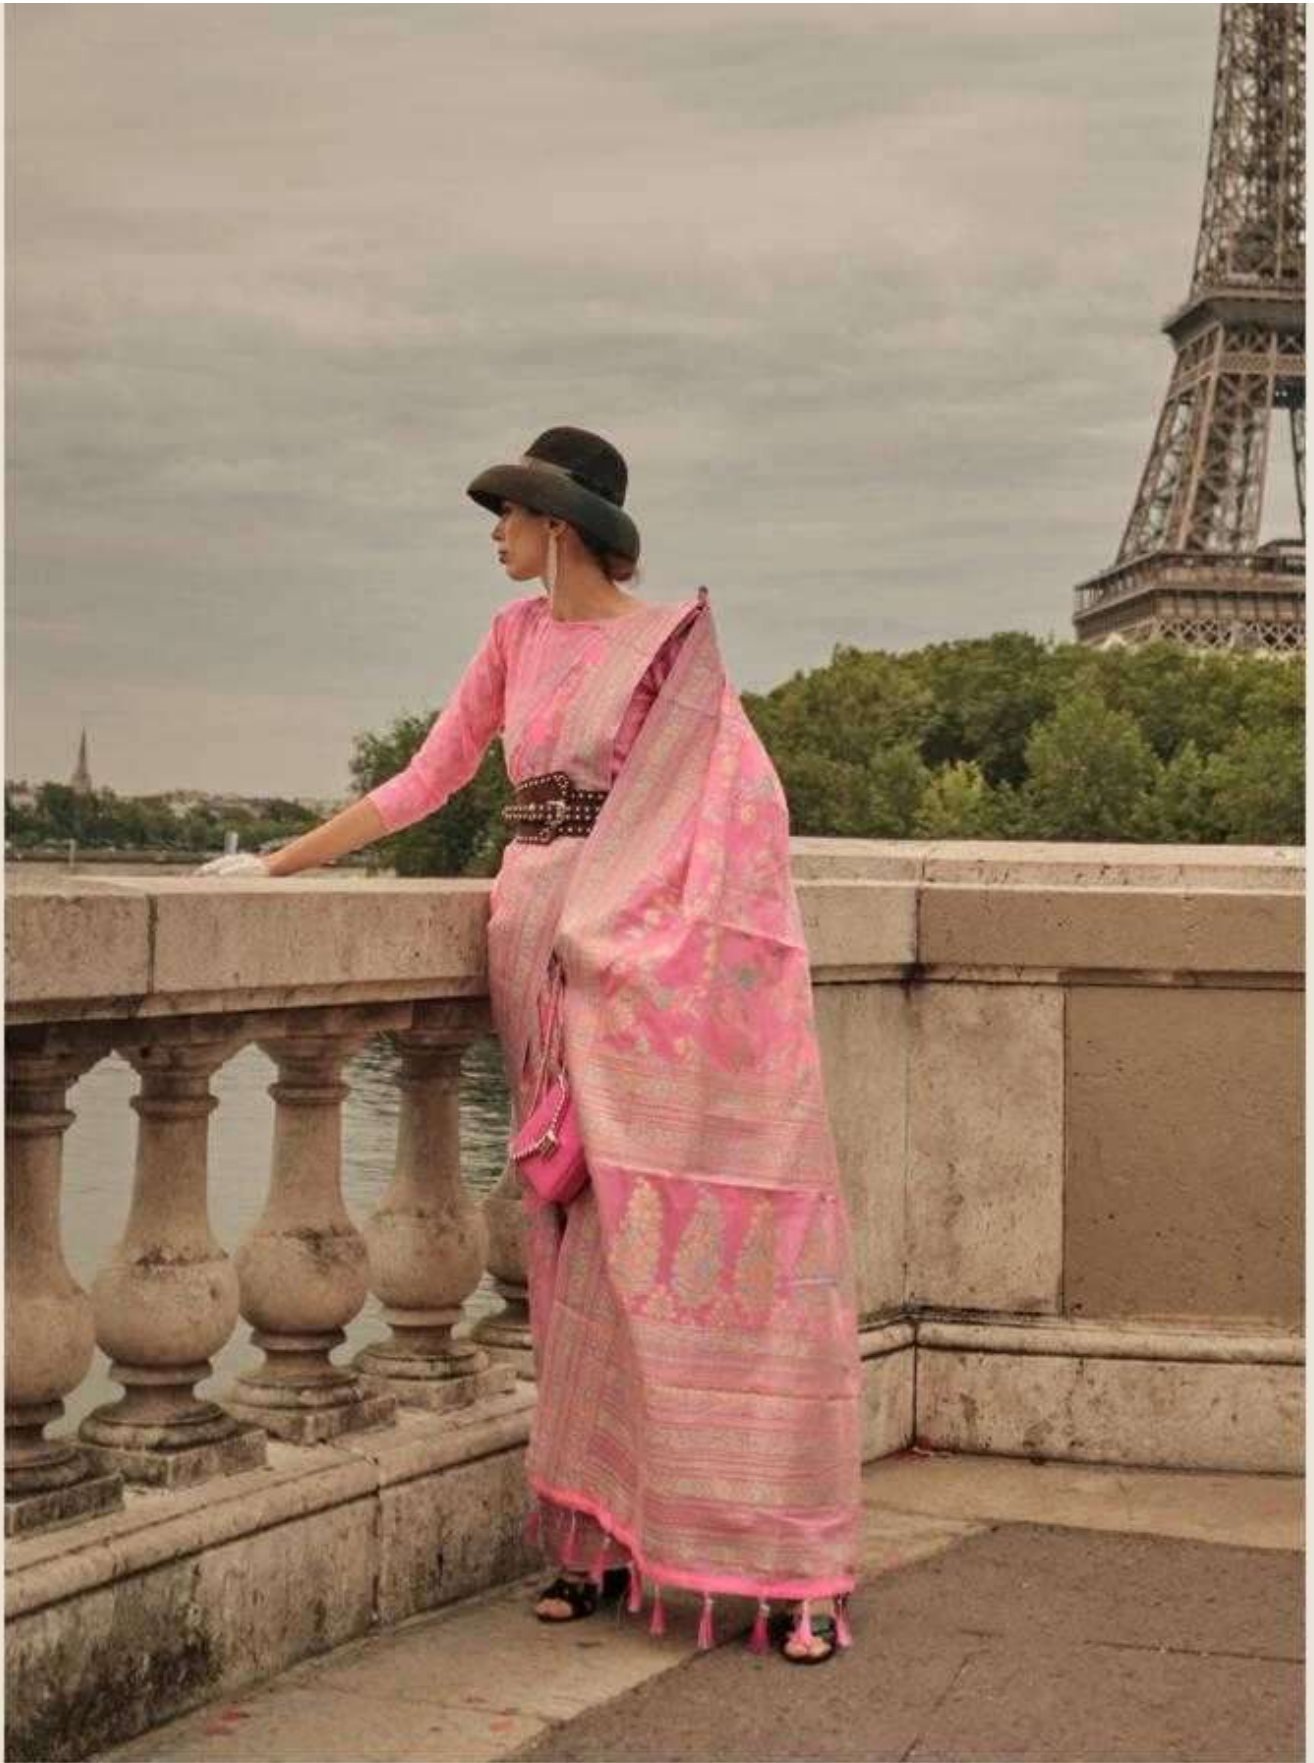

RAJTEX
Embroidery
Sarees | Lehngas | Silks

KALILA SILK
KASHMIRI ORGANZA HANDLOOM WEAVING

341002