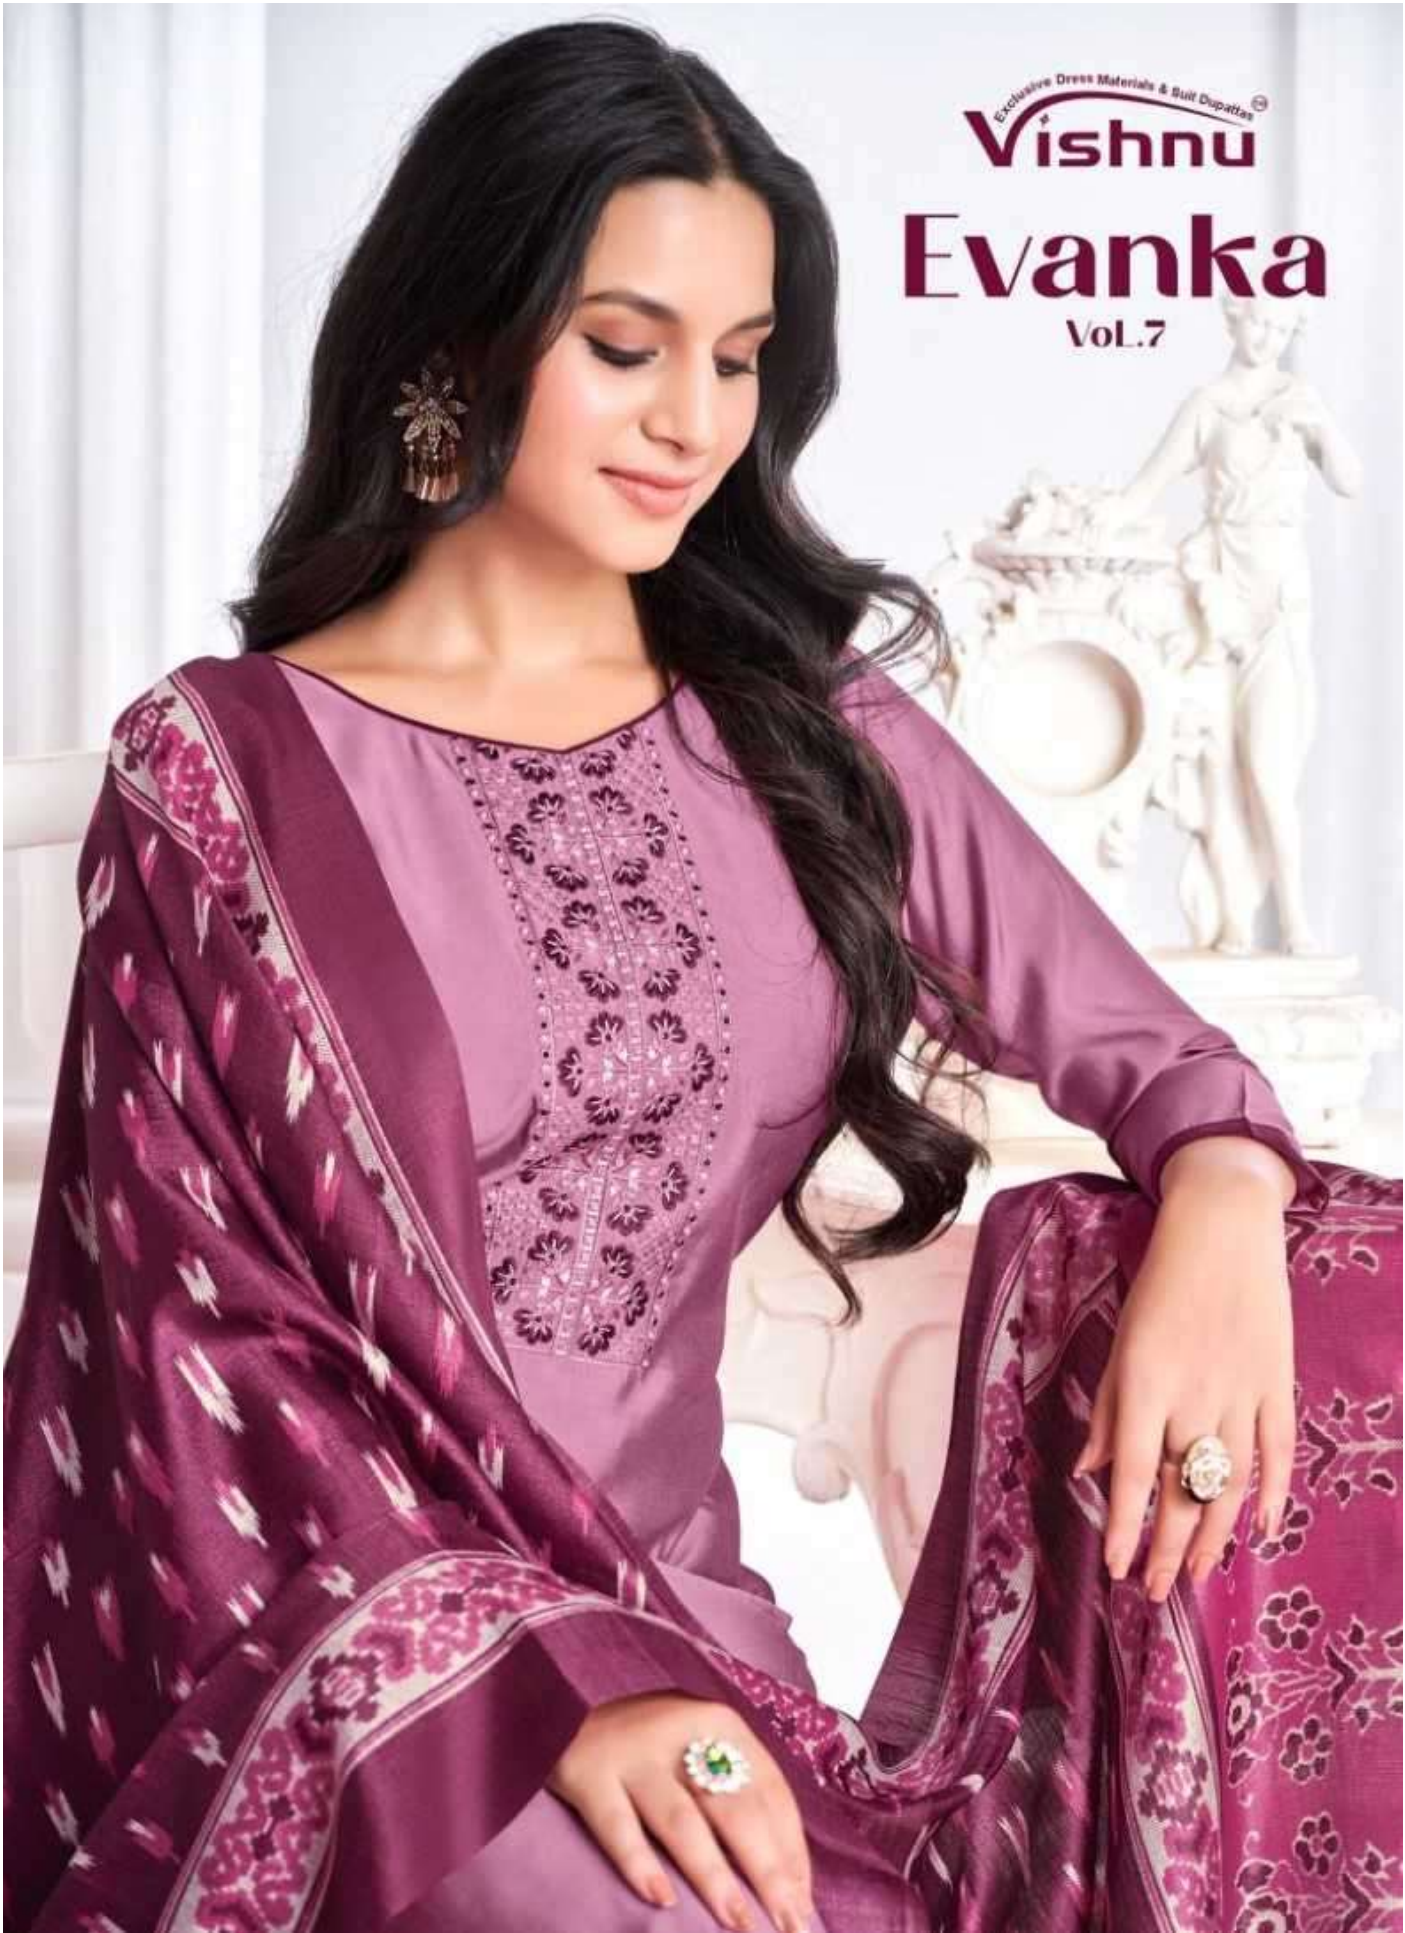

Exclusive Dress Materials & Suit Dupattas[®]
Vishnu

Evanka

Vol.7

Vishnu

SURREAL ARTISTRY

~ ~ ~ ~ ~

56005

56004

56003

Exclusive Dress Materials & Suit Dupattas[®]
Vishnu

Evanka

Vol.7

Vishnu

SUBTLE ROYALTY

56001

Vishnu

CULTURAL LEGACY

XXXXXXXXXXXXXXXXXXXX

56009

| Design Number | FABRIC DETAIL |
|---------------|--|
| 56001 | TOP - ROMAN SILK BOTTOM - COTTON DUPATTA - BHAGALPURI MILL PRINT |
| 56002 | TOP - ROMAN SILK BOTTOM - COTTON DUPATTA - BHAGALPURI MILL PRINT |
| 56003 | TOP - ROMAN SILK BOTTOM - COTTON DUPATTA - BHAGALPURI MILL PRINT |
| 56004 | TOP - ROMAN SILK BOTTOM - COTTON DUPATTA - BHAGALPURI MILL PRINT |
| 56005 | TOP - ROMAN SILK BOTTOM - COTTON DUPATTA - BHAGALPURI MILL PRINT |
| 56006 | TOP - ROMAN SILK BOTTOM - COTTON DUPATTA - BHAGALPURI MILL PRINT |
| 56007 | TOP - ROMAN SILK BOTTOM - COTTON DUPATTA - BHAGALPURI MILL PRINT |
| 56008 | TOP - ROMAN SILK BOTTOM - COTTON DUPATTA - BHAGALPURI MILL PRINT |
| 56009 | TOP - ROMAN SILK BOTTOM - COTTON DUPATTA - BHAGALPURI MILL PRINT |
| 56010 | TOP - ROMAN SILK BOTTOM - COTTON DUPATTA - BHAGALPURI MILL PRINT |
| 56011 | TOP - ROMAN SILK BOTTOM - COTTON DUPATTA - BHAGALPURI MILL PRINT |
| 56012 | TOP - ROMAN SILK BOTTOM - COTTON DUPATTA - BHAGALPURI MILL PRINT |

TOP : 2.5 Mtr Cut Bottom : 2 Mtr Cut Dupatta : 2.25 Mtr Cut

56002

Vishnu

Exclusive Dress Materials & Anti-Discolor
Vishnu

56010

Vishnu
56012