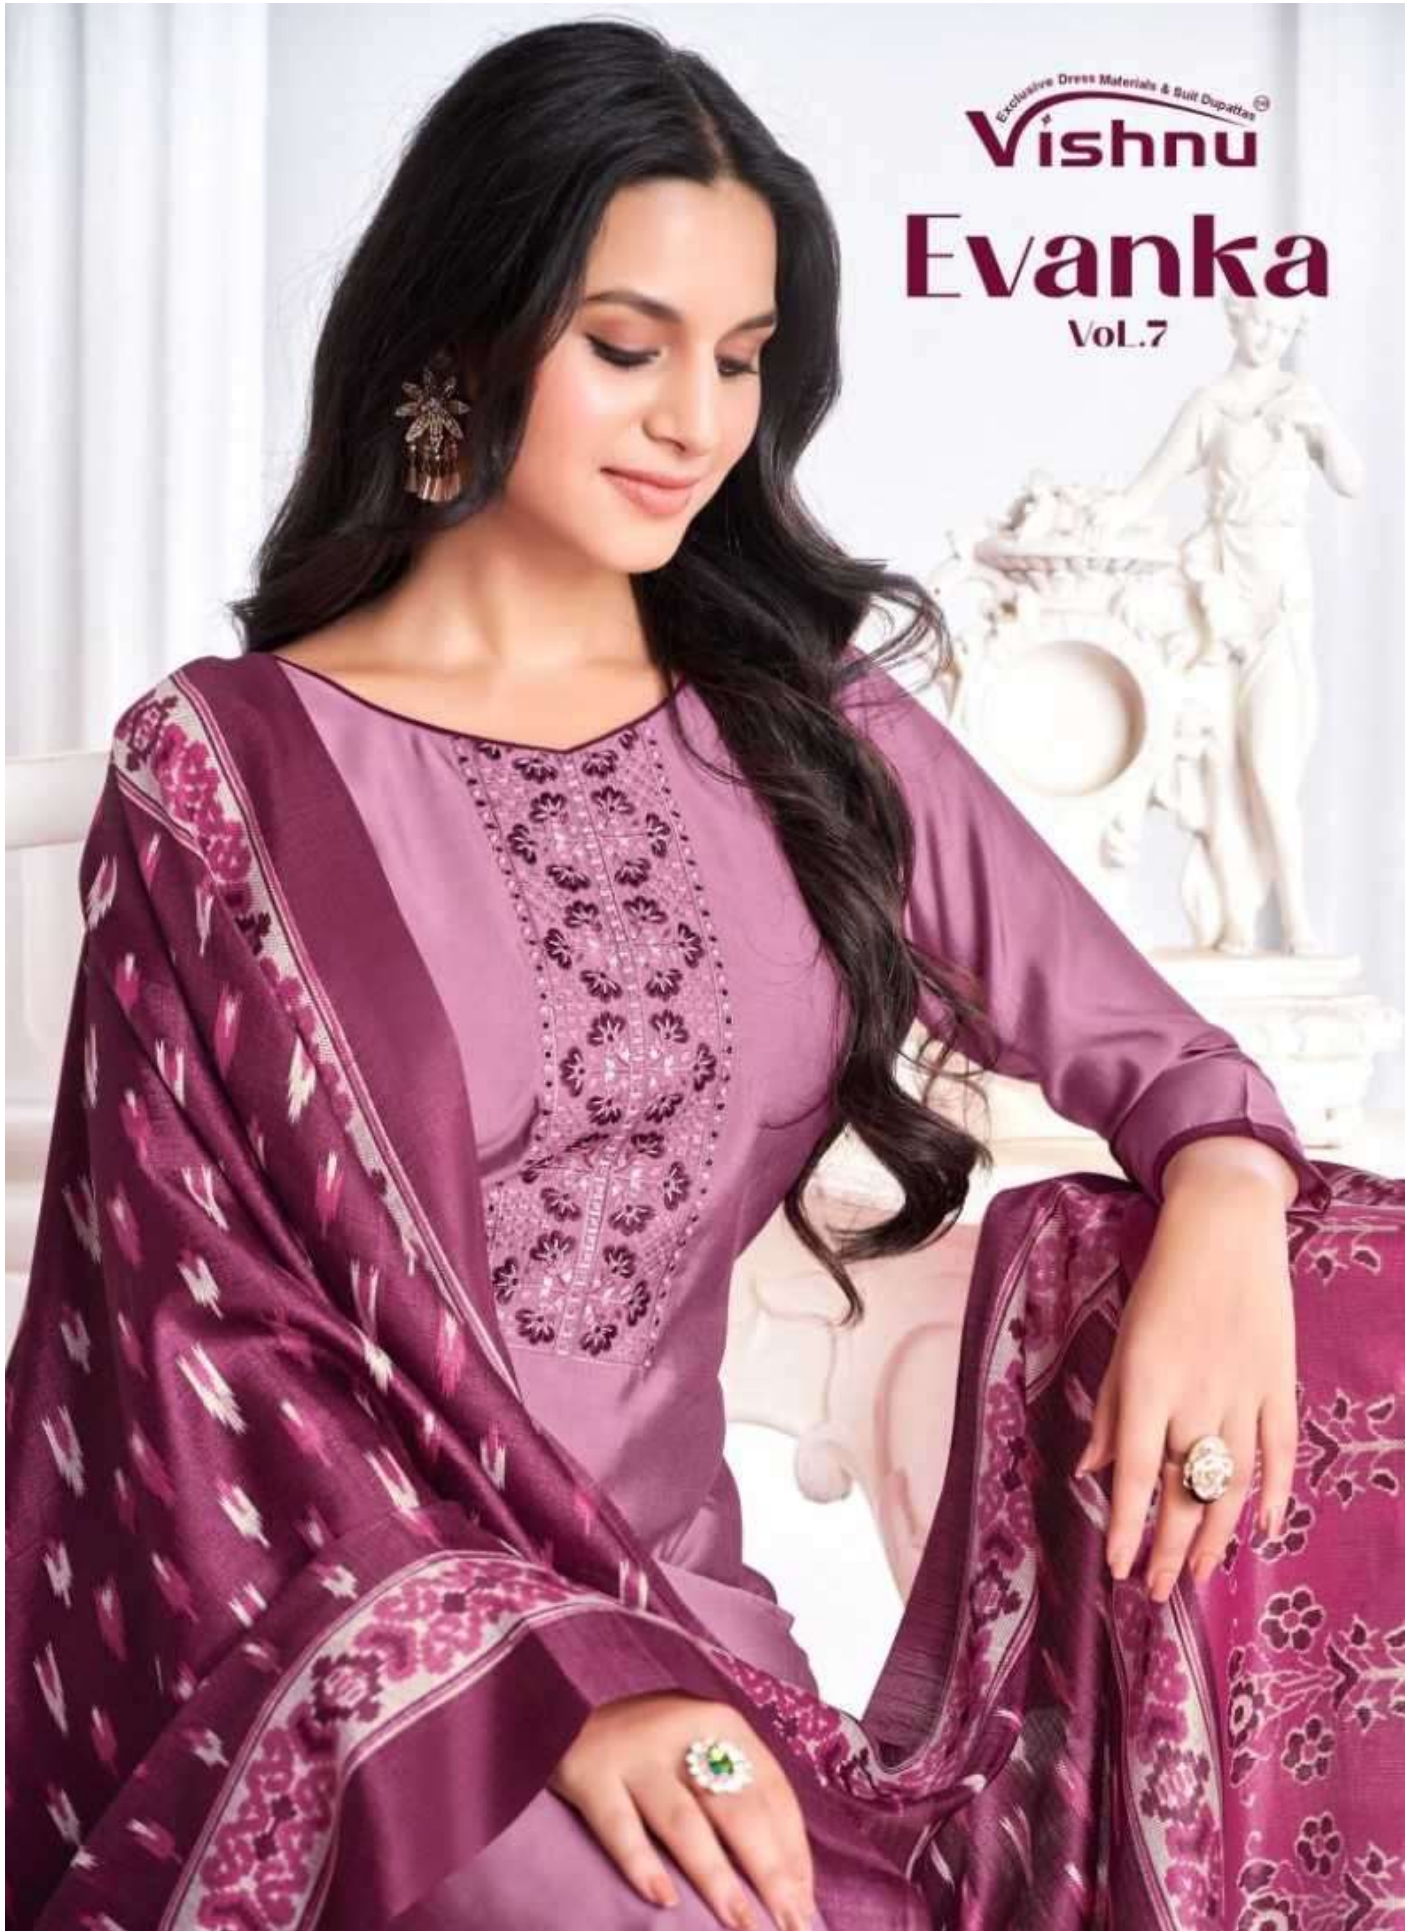

Exclusive Dress Materials & Suit Dupattas[®]
Vishnu

Evanka

Vol.7

Vishnu

SURREAL ARTISTRY

~ ~ ~ ~ ~

56005

56004

56003

Exclusive Dress Materials & Suit Dupattas[®]
Vishnu

Evanka

Vol.7

Vishnu

SUBTLE ROYALTY

56001

Vishnu

CULTURAL LEGACY

XXXXXXXXXXXXXXXXXXXX

56009

| Design Number | FABRIC DETAIL |
|---------------|--|
| 56001 | TOP - ROMAN SILK BOTTOM - COTTON DUPATTA - BHAGALPURI MILL PRINT |
| 56002 | TOP - ROMAN SILK BOTTOM - COTTON DUPATTA - BHAGALPURI MILL PRINT |
| 56003 | TOP - ROMAN SILK BOTTOM - COTTON DUPATTA - BHAGALPURI MILL PRINT |
| 56004 | TOP - ROMAN SILK BOTTOM - COTTON DUPATTA - BHAGALPURI MILL PRINT |
| 56005 | TOP - ROMAN SILK BOTTOM - COTTON DUPATTA - BHAGALPURI MILL PRINT |
| 56006 | TOP - ROMAN SILK BOTTOM - COTTON DUPATTA - BHAGALPURI MILL PRINT |
| 56007 | TOP - ROMAN SILK BOTTOM - COTTON DUPATTA - BHAGALPURI MILL PRINT |
| 56008 | TOP - ROMAN SILK BOTTOM - COTTON DUPATTA - BHAGALPURI MILL PRINT |
| 56009 | TOP - ROMAN SILK BOTTOM - COTTON DUPATTA - BHAGALPURI MILL PRINT |
| 56010 | TOP - ROMAN SILK BOTTOM - COTTON DUPATTA - BHAGALPURI MILL PRINT |
| 56011 | TOP - ROMAN SILK BOTTOM - COTTON DUPATTA - BHAGALPURI MILL PRINT |
| 56012 | TOP - ROMAN SILK BOTTOM - COTTON DUPATTA - BHAGALPURI MILL PRINT |

TOP : 2.5 Mtr Cut Bottom : 2 Mtr Cut Dupatta : 2.25 Mtr Cut

56002

Vishnu

Exclusive Dress Materials & Anti-Discolor
Vishnu

56010

Vishnu
56012