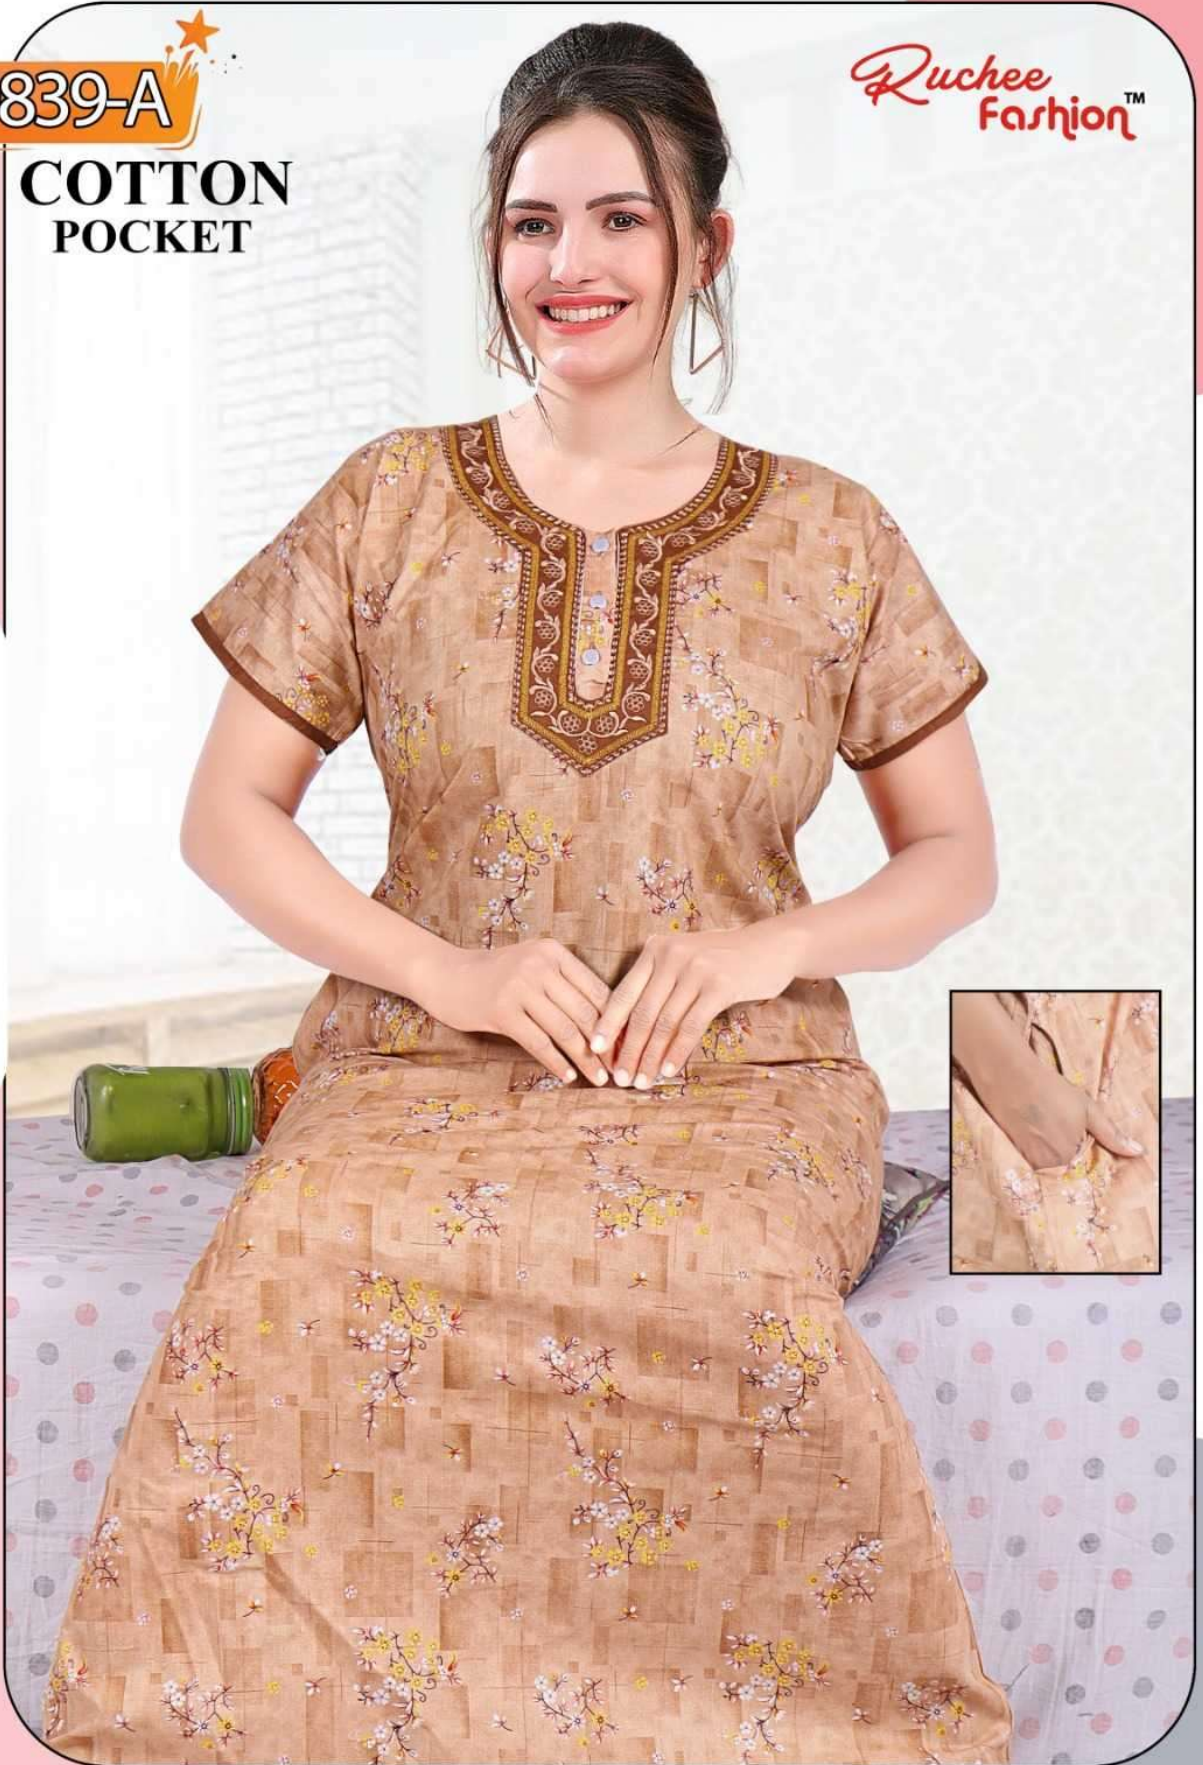

9839-A

COTTON
POCKET

Ruchee
Fashion™

PREMIUM LOUNGE WEAR