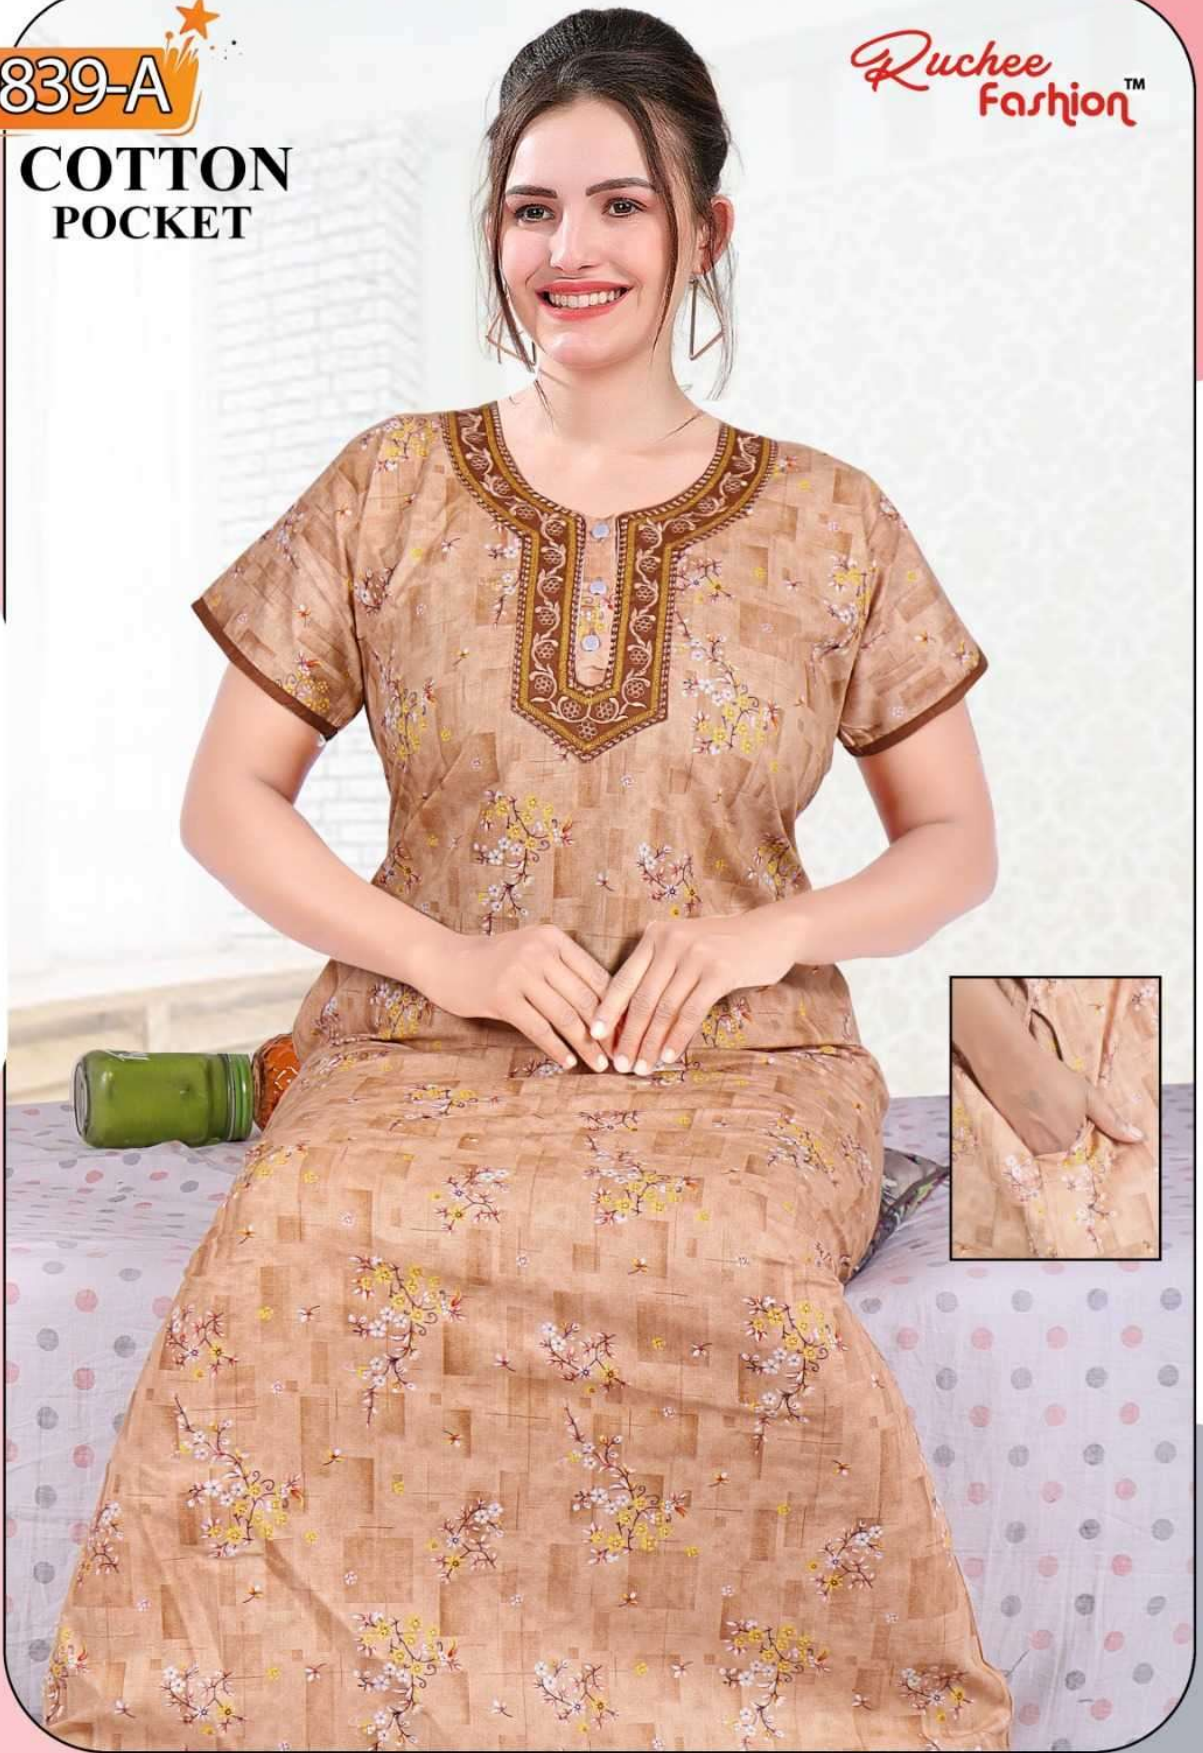

9839-A

COTTON
POCKET

Ruchee
Fashion™

PREMIUM LOUNGE WEAR