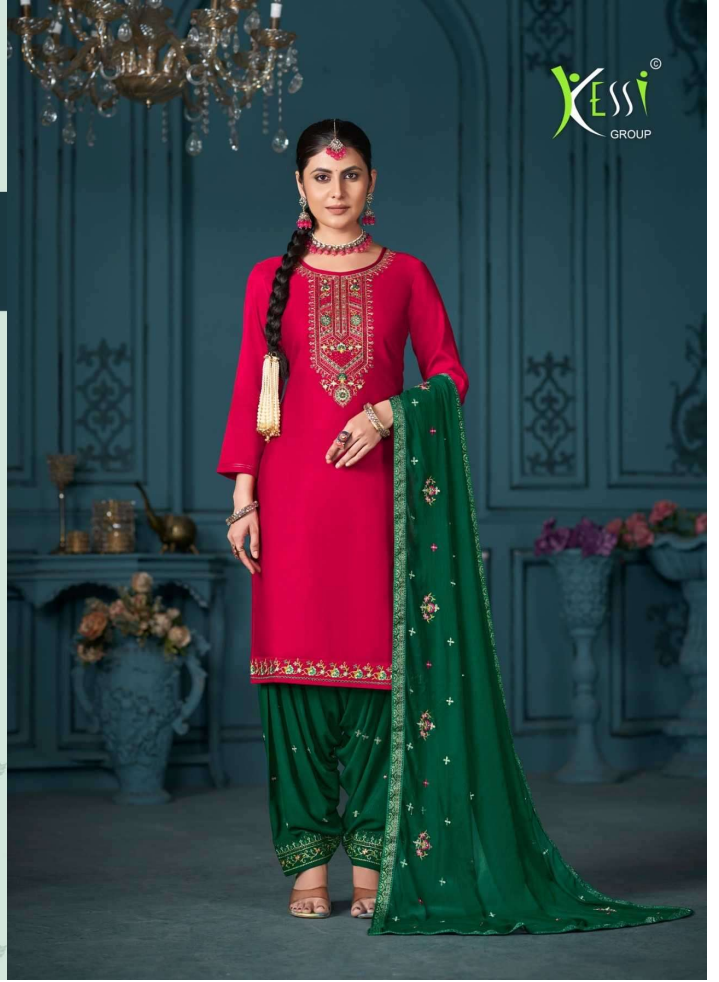

XESSI
GROUP