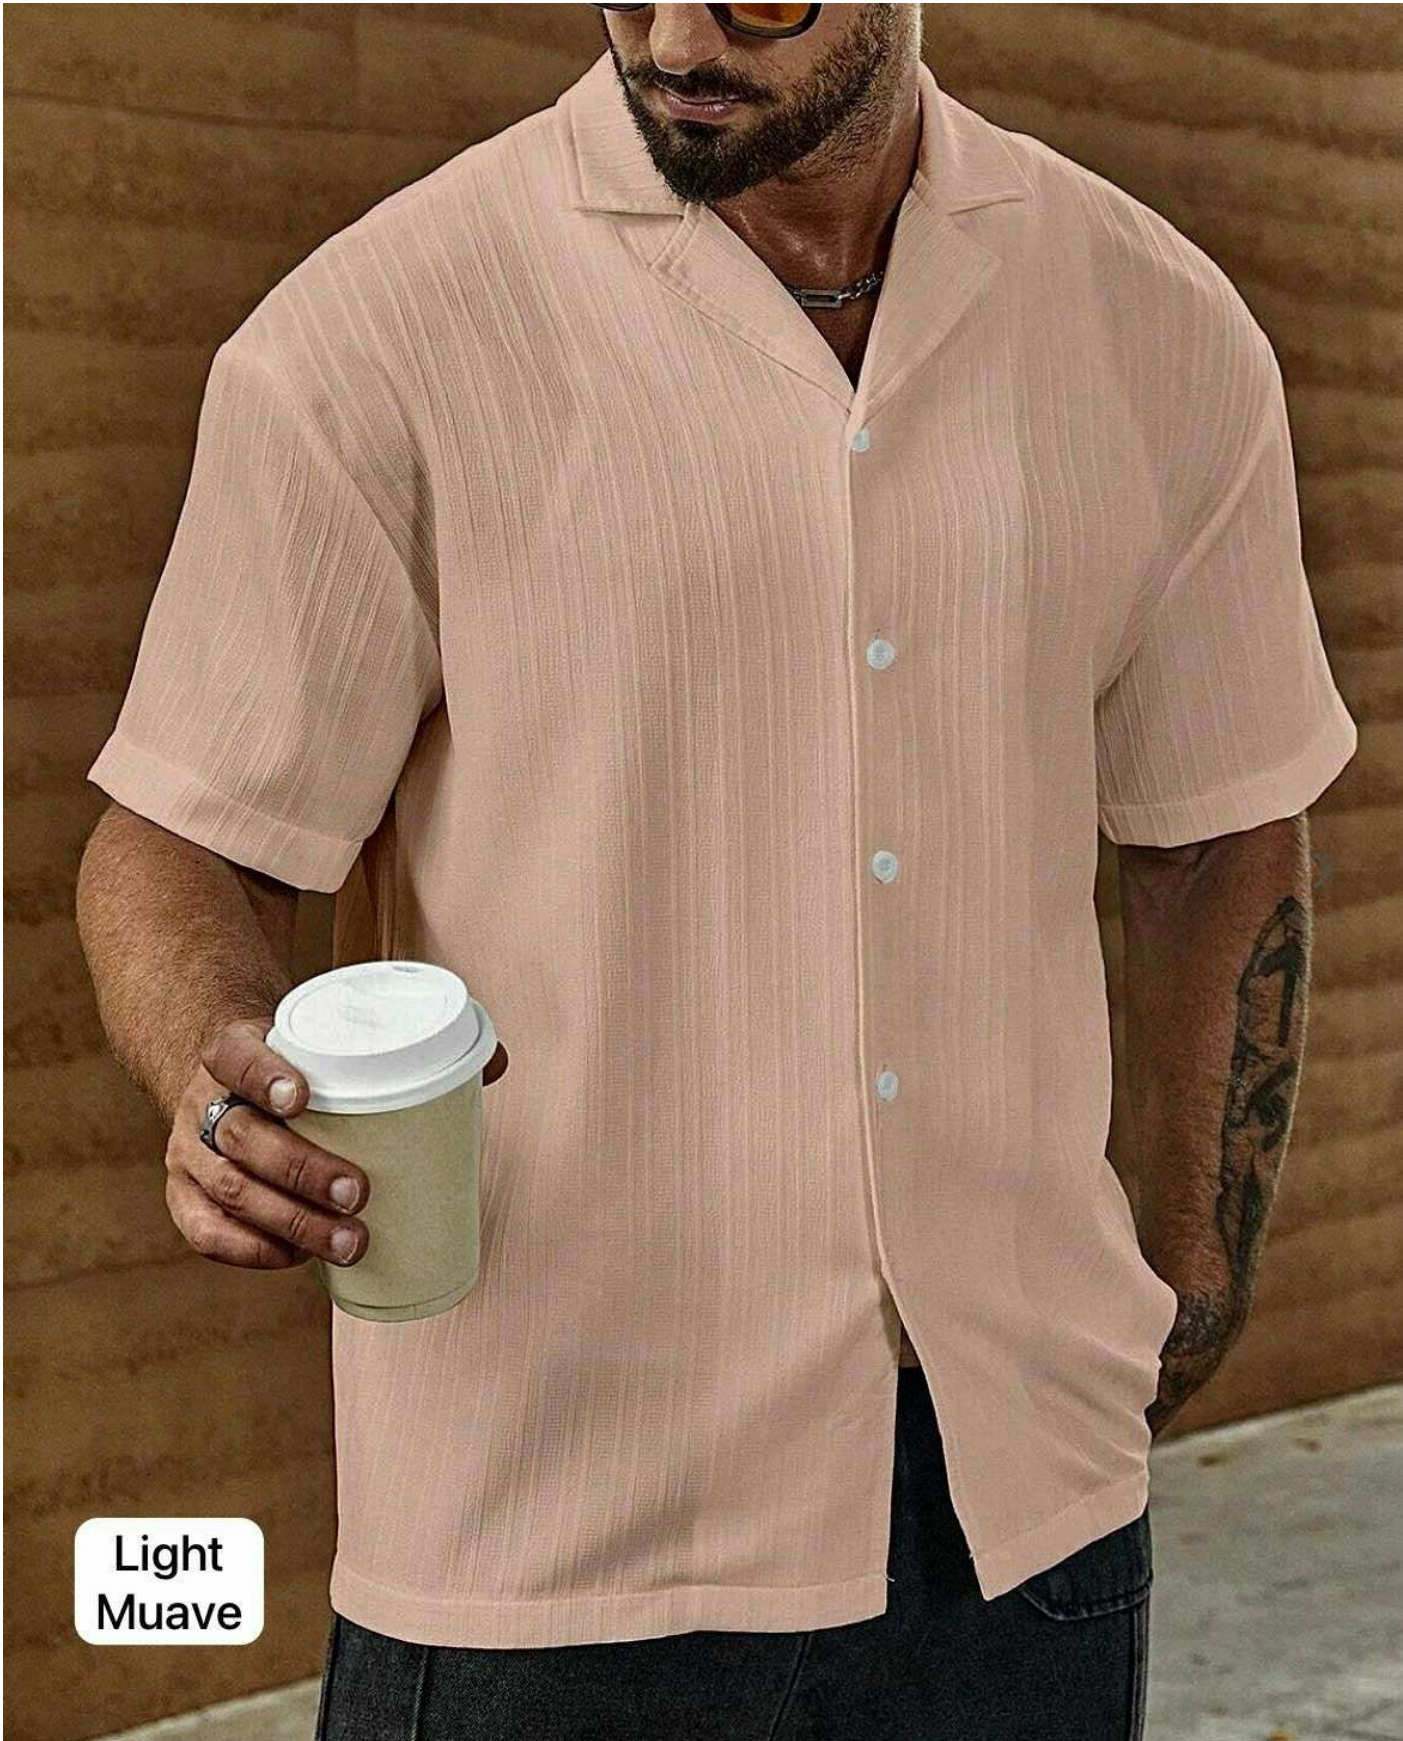

White

White

Maroon

White

Black

Sky

Black

Mint

Light Muave

Textured Shirts

Cuban Boys

Sky

Lavender

SIZE CHART	OVER-SIZE SHIRT	IN INCHES	
SIZE	CHEST	SHOULDER	LENGTH
M	42"	17"	29"
L	44"	18"	30"
XL	46"	19"	31"

Black

Light
Muave