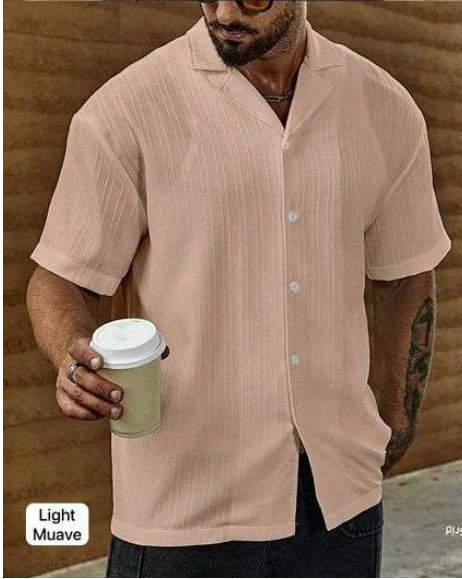

White

White

Maroon

White

Black

Sky

Black

Mint

Light Muave

Textured Shirts

Cuban Boys

Sky

Lavender

SIZE CHART	OVER-SIZE SHIRT	IN INCHES	
SIZE	CHEST	SHOULDER	LENGTH
M	42"	17"	29"
L	44"	18"	30"
XL	46"	19"	31"

Black

Light
Muave