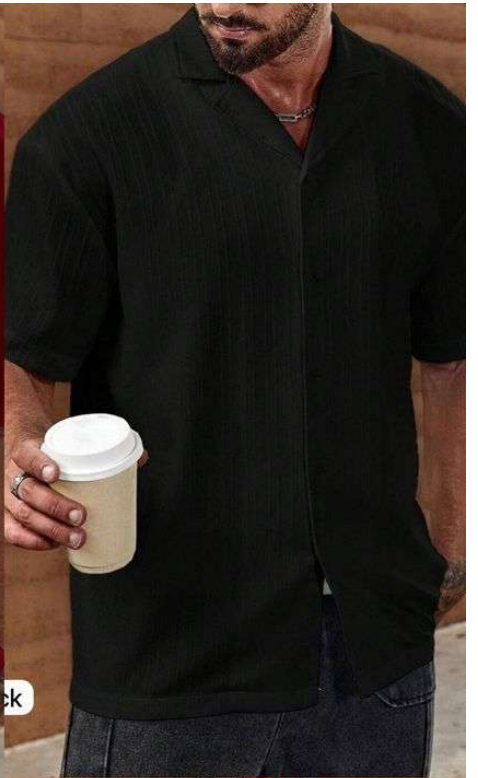

White

White

Maroon

White

Black

Sky

Black

Mint

Light Muave

Textured Shirts

Cuban Boys

Sky

Lavender

SIZE CHART	OVER-SIZE SHIRT	IN INCHES	
SIZE	CHEST	SHOULDER	LENGTH
M	42"	17"	29"
L	44"	18"	30"
XL	46"	19"	31"

Black

Light
Muave