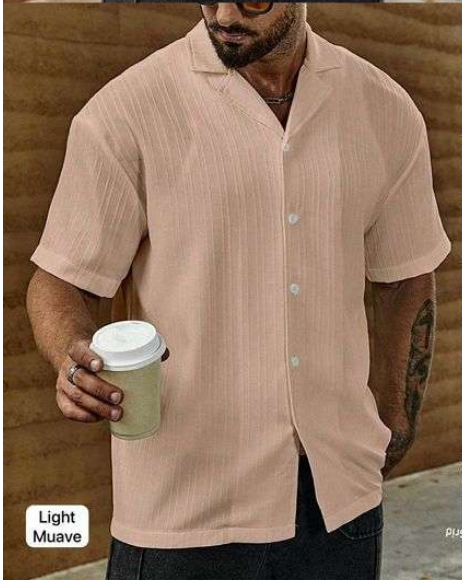

White

White

Maroon

White

Black

Sky

Black

Mint

Light Muave

Textured Shirts

Cuban Boys

Sky

Lavender

SIZE CHART	OVER-SIZE SHIRT	IN INCHES	
SIZE	CHEST	SHOULDER	LENGTH
M	42"	17"	29"
L	44"	18"	30"
XL	46"	19"	31"

Black

Light
Muave