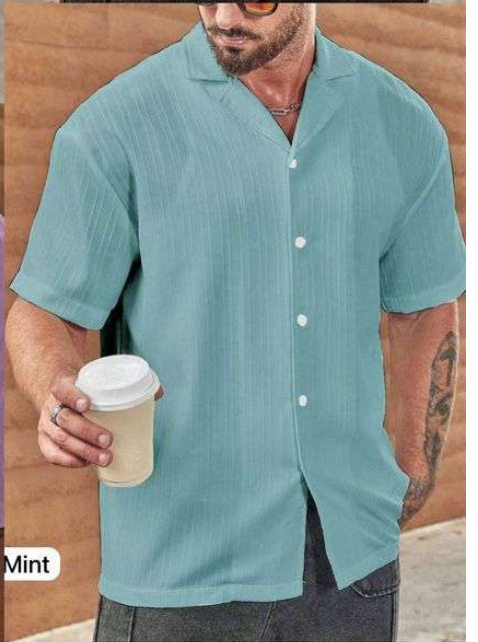

White

White

Maroon

White

Black

Sky

Black

Mint

Light Muave

Textured Shirts

Cuban Boys

Sky

Lavender

SIZE CHART	OVER-SIZE SHIRT	IN INCHES	
SIZE	CHEST	SHOULDER	LENGTH
M	42"	17"	29"
L	44"	18"	30"
XL	46"	19"	31"

Black

Light
Muave