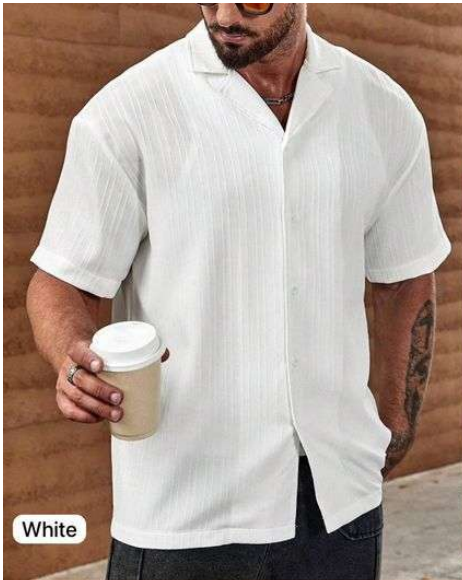

White

White

Maroon

White

Black

Sky

Black

Mint

Light Muave

Textured Shirts

Cuban Boys

Sky

Lavender

SIZE CHART	OVER-SIZE SHIRT	IN INCHES	
SIZE	CHEST	SHOULDER	LENGTH
M	42"	17"	29"
L	44"	18"	30"
XL	46"	19"	31"

Black

Light
Muave