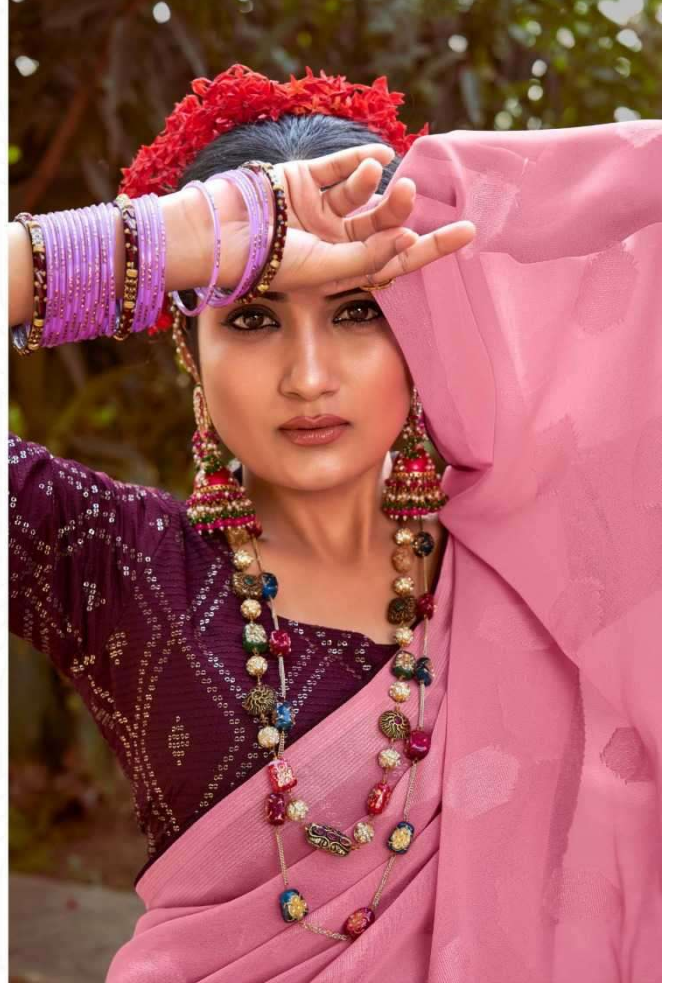

Glowing FASHION WOMEN