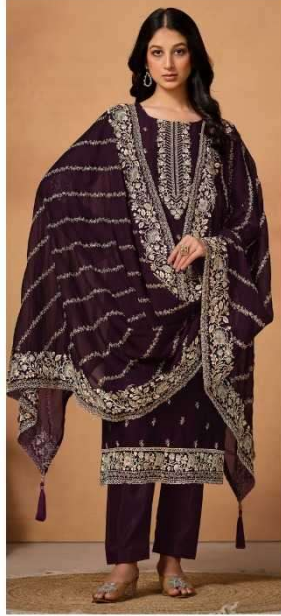

# ETERNALLY

Explore the mystic beauty of petals in cool season shades

5902

**viPUL**  
and Apparel Group  
**RAHILA**

5903

## FASHION

This season assortment brings your wardrobe too close to great looking colours and fantastic patterns.

5901

VIPLA  
and Apparel Group  
RAHILA

  
RAHILA

# RAHILA

5901

5902

5903

5904

VIPUL  
RAHILA

FA

FASHION

This season assortment brings your wardrobe too close to great looking colours and fantastic patterns.

Product Name	<b>RAHILA</b>
D.NO.	5901 TO 5904
DESCRIPTION	<p style="text-align: center;"><u>TOP</u> SILK GEORGETTE WITH EMBROIDERY.</p> <p style="text-align: center;"><u>DUPATTA</u> SILK GEORGETTE WITH HEAVY EMBROIDERY.</p> <p style="text-align: center;"><u>BOTTOM &amp; INNER</u> DULL SANTOON.</p>