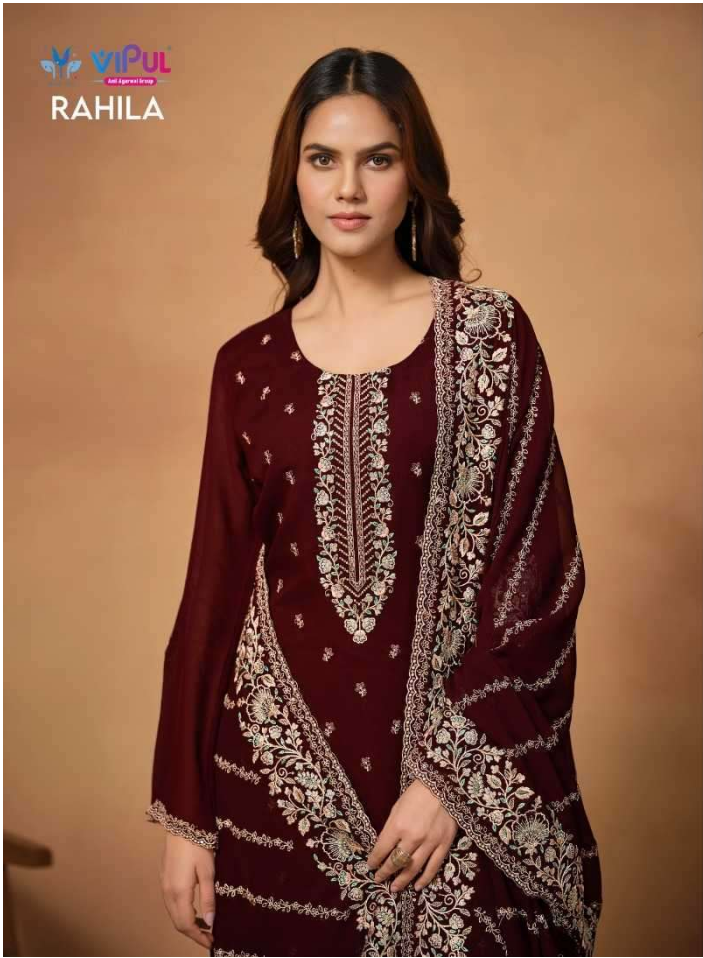

5904

VIPUL
RAHILA

FA

FASHION

This season assortment brings your wardrobe too close to great looking colours and fantastic patterns.

Product Name	RAHILA
D.NO.	5901 TO 5904
DESCRIPTION	<p style="text-align: center;"><u>TOP</u> SILK GEORGETTE WITH EMBROIDERY.</p> <p style="text-align: center;"><u>DUPATTA</u> SILK GEORGETTE WITH HEAVY EMBROIDERY.</p> <p style="text-align: center;"><u>BOTTOM & INNER</u> DULL SANTOON.</p>