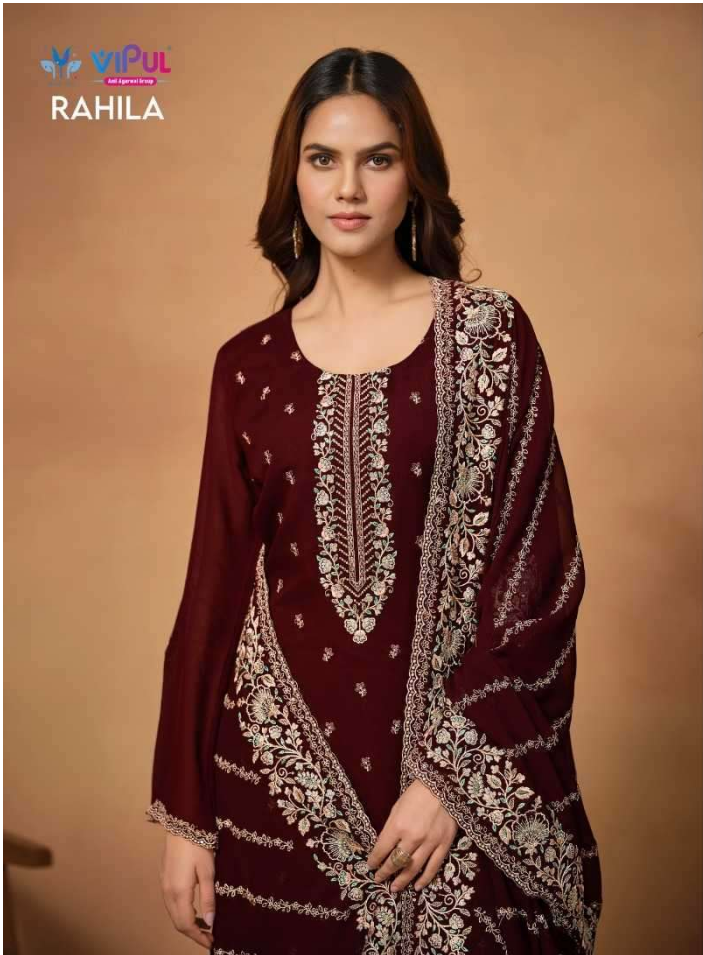

VIPUL
RAHILA