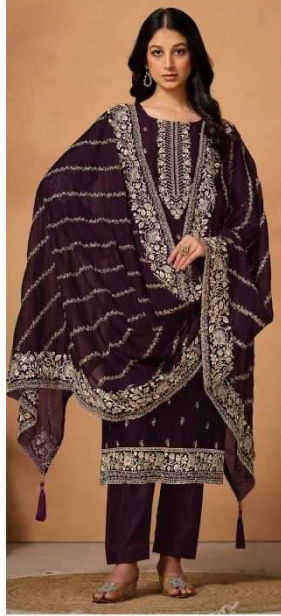

Explore the mystic beauty of petals in cool season shades

5902

viPUL
and Apparel Group
RAHILA

5903

FA

FASHION

This season assortment brings your wardrobe too close to great looking colours and fantastic patterns.

5901

VIPLA
and Apparel Group
RAHILA

 vipul
Multi Apparel Group
RAHILA

5904

RAHILA

5901

5902

5903

5904

VIPUL
RAHILA

FA

FASHION

This season assortment brings your wardrobe too close to great looking colours and fantastic patterns.

Product Name	RAHILA
D.NO.	5901 TO 5904
DESCRIPTION	<p style="text-align: center;"><u>TOP</u> SILK GEORGETTE WITH EMBROIDERY.</p> <p style="text-align: center;"><u>DUPATTA</u> SILK GEORGETTE WITH HEAVY EMBROIDERY.</p> <p style="text-align: center;"><u>BOTTOM & INNER</u> DULL SANTOON.</p>