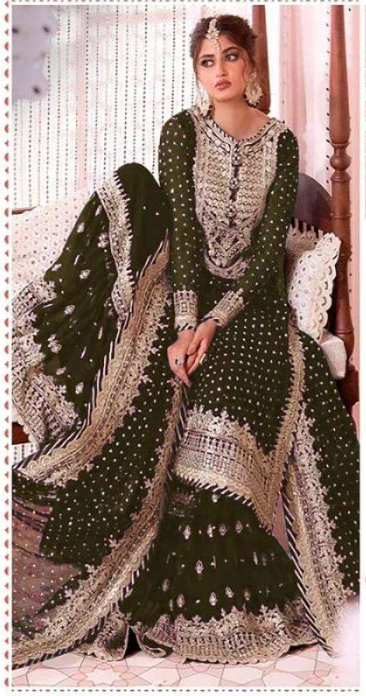

--:TOP:-
Heavy Fox Georgette With Heavy Embroidery
--:BOTTAM:-
Heavy Dull Santton with Full Embrodiery wrok
--:INNER:-
Heavy Dull Santton
--:DUPATTA:-
Heavy Fox Georgette With Heavy Embroidery Four Side Embrodiery wrok
THE BUZZ ON THIS BEAUTIFUL DRESS ?

.....ZS-2001-D.....

-TOP:-
Heavy Fox Georgette With Heavy Embroidery
-BUST:-
Heavy Dull Satin with Full Embroidery work.
-SLEEVE:-
Heavy Dull Satin
-SKIRT:-
Heavy Fox Georgette With Heavy Embroidery Four Side Embroidery work.

Z·S
TEXTILE

Back work

Z:S
TEXTILE

--:TOP:-
Heavy Fox Georgette With Heavy Embroidery
--:BOTTAM:-
Heavy Dull Santton with Full Embrodiery wrok
--:INNER:-
Heavy Dull Santton
--:DUPATTA:-
Heavy Fox Georgette With Heavy Embroidery Four Side Embrodiery wrok
THE BUZZ ON THIS BEAUTIFUL DRESS ?

.....ZS-2001-D.....

--:TOP:-
Heavy Fox Georgette With Heavy Embroidery
--:BOTTAM:-
Heavy Dull Santton with Full Embrodiery wrok
--:INNER:-
Heavy Dull Santton
--:DUPATTA:-
Heavy Fox Georgette With Heavy Embroidery Four Side Embrodiery wrok
THE BUZZ ON THIS BEAUTIFUL DRESS ?