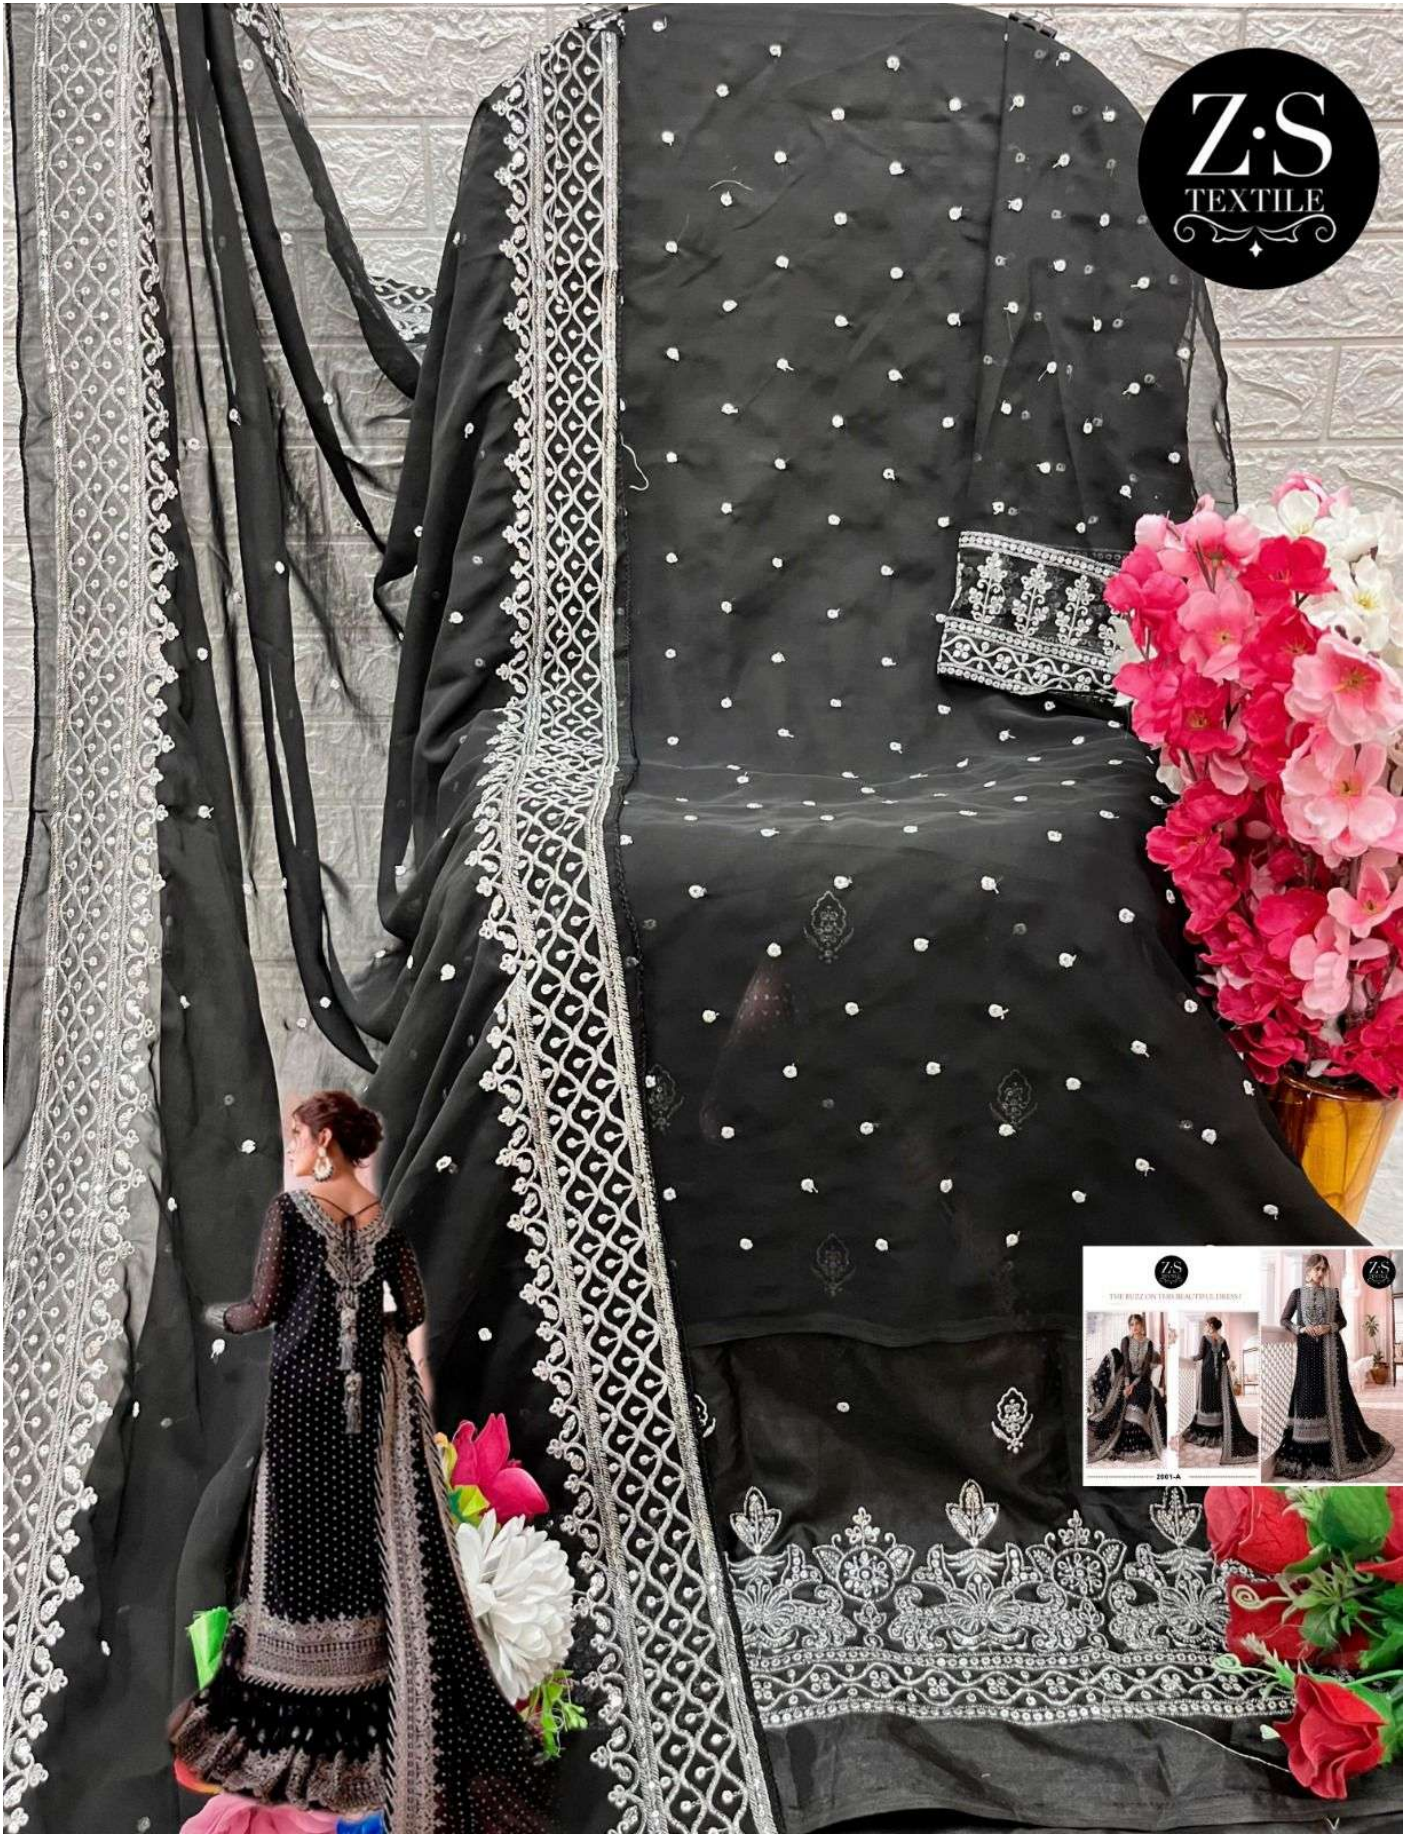

--:TOP:-
Heavy Fox Georgette With Heavy Embroidery
--:BOTTAM:-
Heavy Dull Santton with Full Embrodiery wrok
--:INNER:-
Heavy Dull Santton
--:DUPATTA:-
Heavy Fox Georgette With Heavy Embroidery Four Side Embrodiery wrok
THE BUZZ ON THIS BEAUTIFUL DRESS ?

.....ZS-2001-D.....

-TOP:-
Heavy Fox Georgette With Heavy Embroidery
-BUST:-
Heavy Dull Satin with Full Embroidery work.
-SLEEVE:-
Heavy Dull Satin
-SKIRT:-
Heavy Fox Georgette With Heavy Embroidery Four Side Embroidery work.

Z·S
TEXTILE

Back work

Z:S
TEXTILE

--:TOP:-
Heavy Fox Georgette With Heavy Embroidery
--:BOTTAM:-
Heavy Dull Santton with Full Embrodiery wrok
--:INNER:-
Heavy Dull Santton
--:DUPATTA:-
Heavy Fox Georgette With Heavy Embroidery Four Side Embrodiery wrok
THE BUZZ ON THIS BEAUTIFUL DRESS ?

.....ZS-2001-D.....

--:TOP:-
Heavy Fox Georgette With Heavy Embroidery
--:BOTTAM:-
Heavy Dull Santton with Full Embrodiery wrok
--:INNER:-
Heavy Dull Santton
--:DUPATTA:-
Heavy Fox Georgette With Heavy Embroidery Four Side Embrodiery wrok
THE BUZZ ON THIS BEAUTIFUL DRESS ?