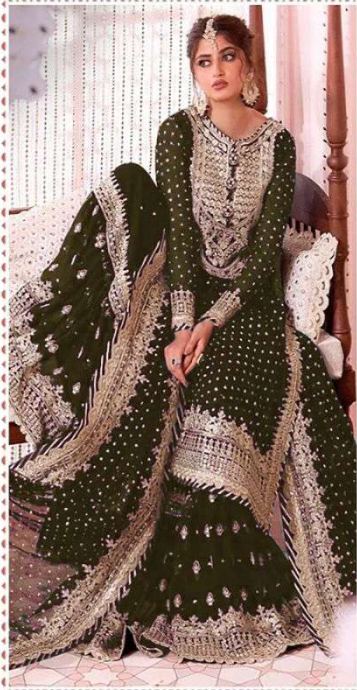

--:TOP:-
Heavy Fox Georgette With Heavy Embroidery
--:BOTTAM:-
Heavy Dull Santton with Full Embrodiery wrok
--:INNER:-
Heavy Dull Santton
--:DUPATTA:-
Heavy Fox Georgette With Heavy Embroidery Four Side Embrodiery wrok
THE BUZZ ON THIS BEAUTIFUL DRESS ?

.....ZS-2001-D.....

-TOP:-
Heavy Fox Georgette With Heavy Embroidery
-BUST:-
Heavy Dull Satin with Full Embroidery work.
-SLEEVE:-
Heavy Dull Satin
-SKIRT:-
Heavy Fox Georgette With Heavy Embroidery Four Side Embroidery work.

Z·S
TEXTILE

Back work

--:TOP:-
Heavy Fox Georgette With Heavy Embroidery
--:BOTTAM:-
Heavy Dull Santton with Full Embrodiery wrok
--:INNER:-
Heavy Dull Santton
--:DUPATTA:-
Heavy Fox Georgette With Heavy Embroidery Four Side Embrodiery wrok
THE BUZZ ON THIS BEAUTIFUL DRESS ?

.....ZS-2001-D.....

--:TOP:-
Heavy Fox Georgette With Heavy Embroidery
--:BOTTAM:-
Heavy Dull Santton with Full Embrodiery wrok
--:INNER:-
Heavy Dull Santton
--:DUPATTA:-
Heavy Fox Georgette With Heavy Embroidery Four Side Embrodiery wrok
THE BUZZ ON THIS BEAUTIFUL DRESS ?