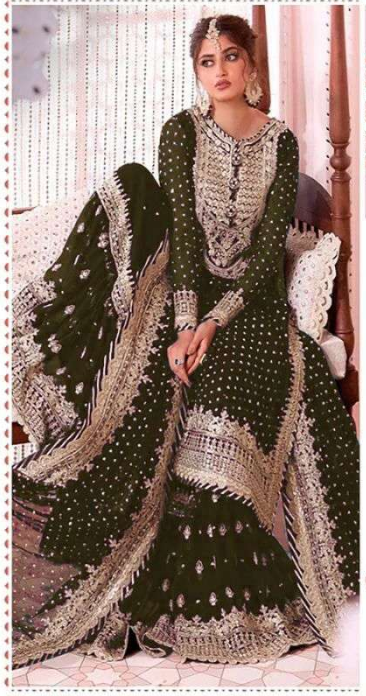

--:TOP:-
Heavy Fox Georgette With Heavy Embroidery
--:BOTTAM:-
Heavy Dull Santton with Full Embrodiery wrok
--:INNER:-
Heavy Dull Santton
--:DUPATTA:-
Heavy Fox Georgette With Heavy Embroidery Four Side Embrodiery wrok
THE BUZZ ON THIS BEAUTIFUL DRESS ?

.....ZS-2001-D.....

-TOP:-
Heavy Fox Georgette With Heavy Embroidery
-BUST:-
Heavy Dull Satin with Full Embroidery work.
-SLEEVE:-
Heavy Dull Satin
-SKIRT:-
Heavy Fox Georgette With Heavy Embroidery Four Side Embroidery work.

Z·S
TEXTILE

Back work

--:TOP:-
Heavy Fox Georgette With Heavy Embroidery
--:BOTTAM:-
Heavy Dull Santton with Full Embrodiery wrok
--:INNER:-
Heavy Dull Santton
--:DUPATTA:-
Heavy Fox Georgette With Heavy Embroidery Four Side Embrodiery wrok
THE BUZZ ON THIS BEAUTIFUL DRESS ?

.....ZS-2001-D.....

--:TOP:-
Heavy Fox Georgette With Heavy Embroidery
--:BOTTAM:-
Heavy Dull Santton with Full Embrodiery wrok
--:INNER:-
Heavy Dull Santton
--:DUPATTA:-
Heavy Fox Georgette With Heavy Embroidery Four Side Embrodiery wrok
THE BUZZ ON THIS BEAUTIFUL DRESS ?