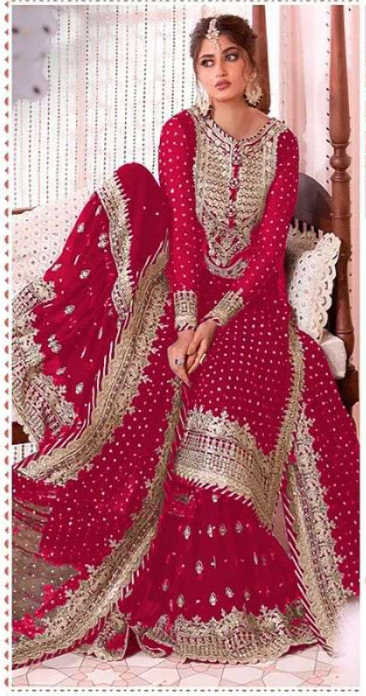

--:TOP:-
Heavy Fox Georgette With Heavy Embroidery
--:BOTTAM:-
Heavy Dull Santton with Full Embrodiery wrok
--:INNER:-
Heavy Dull Santton
--:DUPATTA:-
Heavy Fox Georgette With Heavy Embroidery Four Side Embrodiery wrok
THE BUZZ ON THIS BEAUTIFUL DRESS ?

.....ZS-2001-D.....

-TOP:-
Heavy Fox Georgette With Heavy Embroidery
-BUST:-
Heavy Dull Satin with Full Embroidery work.
-SLEEVE:-
Heavy Dull Satin
-SKIRT:-
Heavy Fox Georgette With Heavy Embroidery Four Side Embroidery work.

Z·S
TEXTILE

Back work

--:TOP:-
Heavy Fox Georgette With Heavy Embroidery
--:BOTTAM:-
Heavy Dull Santton with Full Embrodiery wrok
--:INNER:-
Heavy Dull Santton
--:DUPATTA:-
Heavy Fox Georgette With Heavy Embroidery Four Side Embrodiery wrok
THE BUZZ ON THIS BEAUTIFUL DRESS ?

.....ZS-2001-D.....

--:TOP:-
Heavy Fox Georgette With Heavy Embroidery
--:BOTTAM:-
Heavy Dull Santton with Full Embrodiery wrok
--:INNER:-
Heavy Dull Santton
--:DUPATTA:-
Heavy Fox Georgette With Heavy Embroidery Four Side Embrodiery wrok
THE BUZZ ON THIS BEAUTIFUL DRESS ?