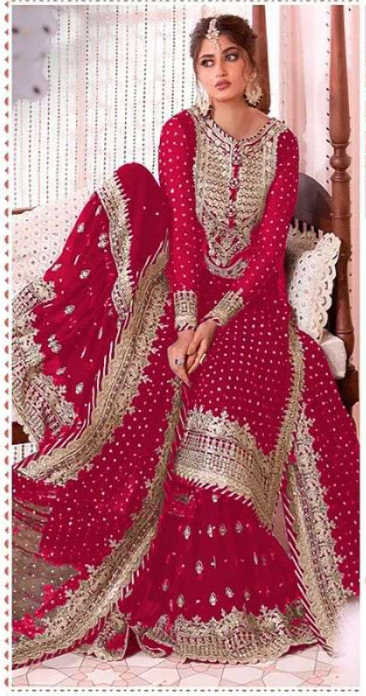

--:TOP:-
Heavy Fox Georgette With Heavy Embroidery
--:BOTTAM:-
Heavy Dull Santton with Full Embrodiery wrok
--:INNER:-
Heavy Dull Santton
--:DUPATTA:-
Heavy Fox Georgette With Heavy Embroidery Four Side Embrodiery wrok
THE BUZZ ON THIS BEAUTIFUL DRESS ?

.....ZS-2001-D.....

-TOP:-
Heavy Fox Georgette With Heavy Embroidery
-BUST:-
Heavy Dull Satin with Full Embroidery work.
-SLEEVE:-
Heavy Dull Satin
-SKIRT:-
Heavy Fox Georgette With Heavy Embroidery Four Side Embroidery work.

Z·S
TEXTILE

Back work

Z:S
TEXTILE

--:TOP:-
Heavy Fox Georgette With Heavy Embroidery
--:BOTTAM:-
Heavy Dull Santton with Full Embrodiery wrok
--:INNER:-
Heavy Dull Santton
--:DUPATTA:-
Heavy Fox Georgette With Heavy Embroidery Four Side Embrodiery wrok
THE BUZZ ON THIS BEAUTIFUL DRESS ?

.....ZS-2001-D.....

--:TOP:-
Heavy Fox Georgette With Heavy Embroidery
--:BOTTAM:-
Heavy Dull Santton with Full Embrodiery wrok
--:INNER:-
Heavy Dull Santton
--:DUPATTA:-
Heavy Fox Georgette With Heavy Embroidery Four Side Embrodiery wrok
THE BUZZ ON THIS BEAUTIFUL DRESS ?