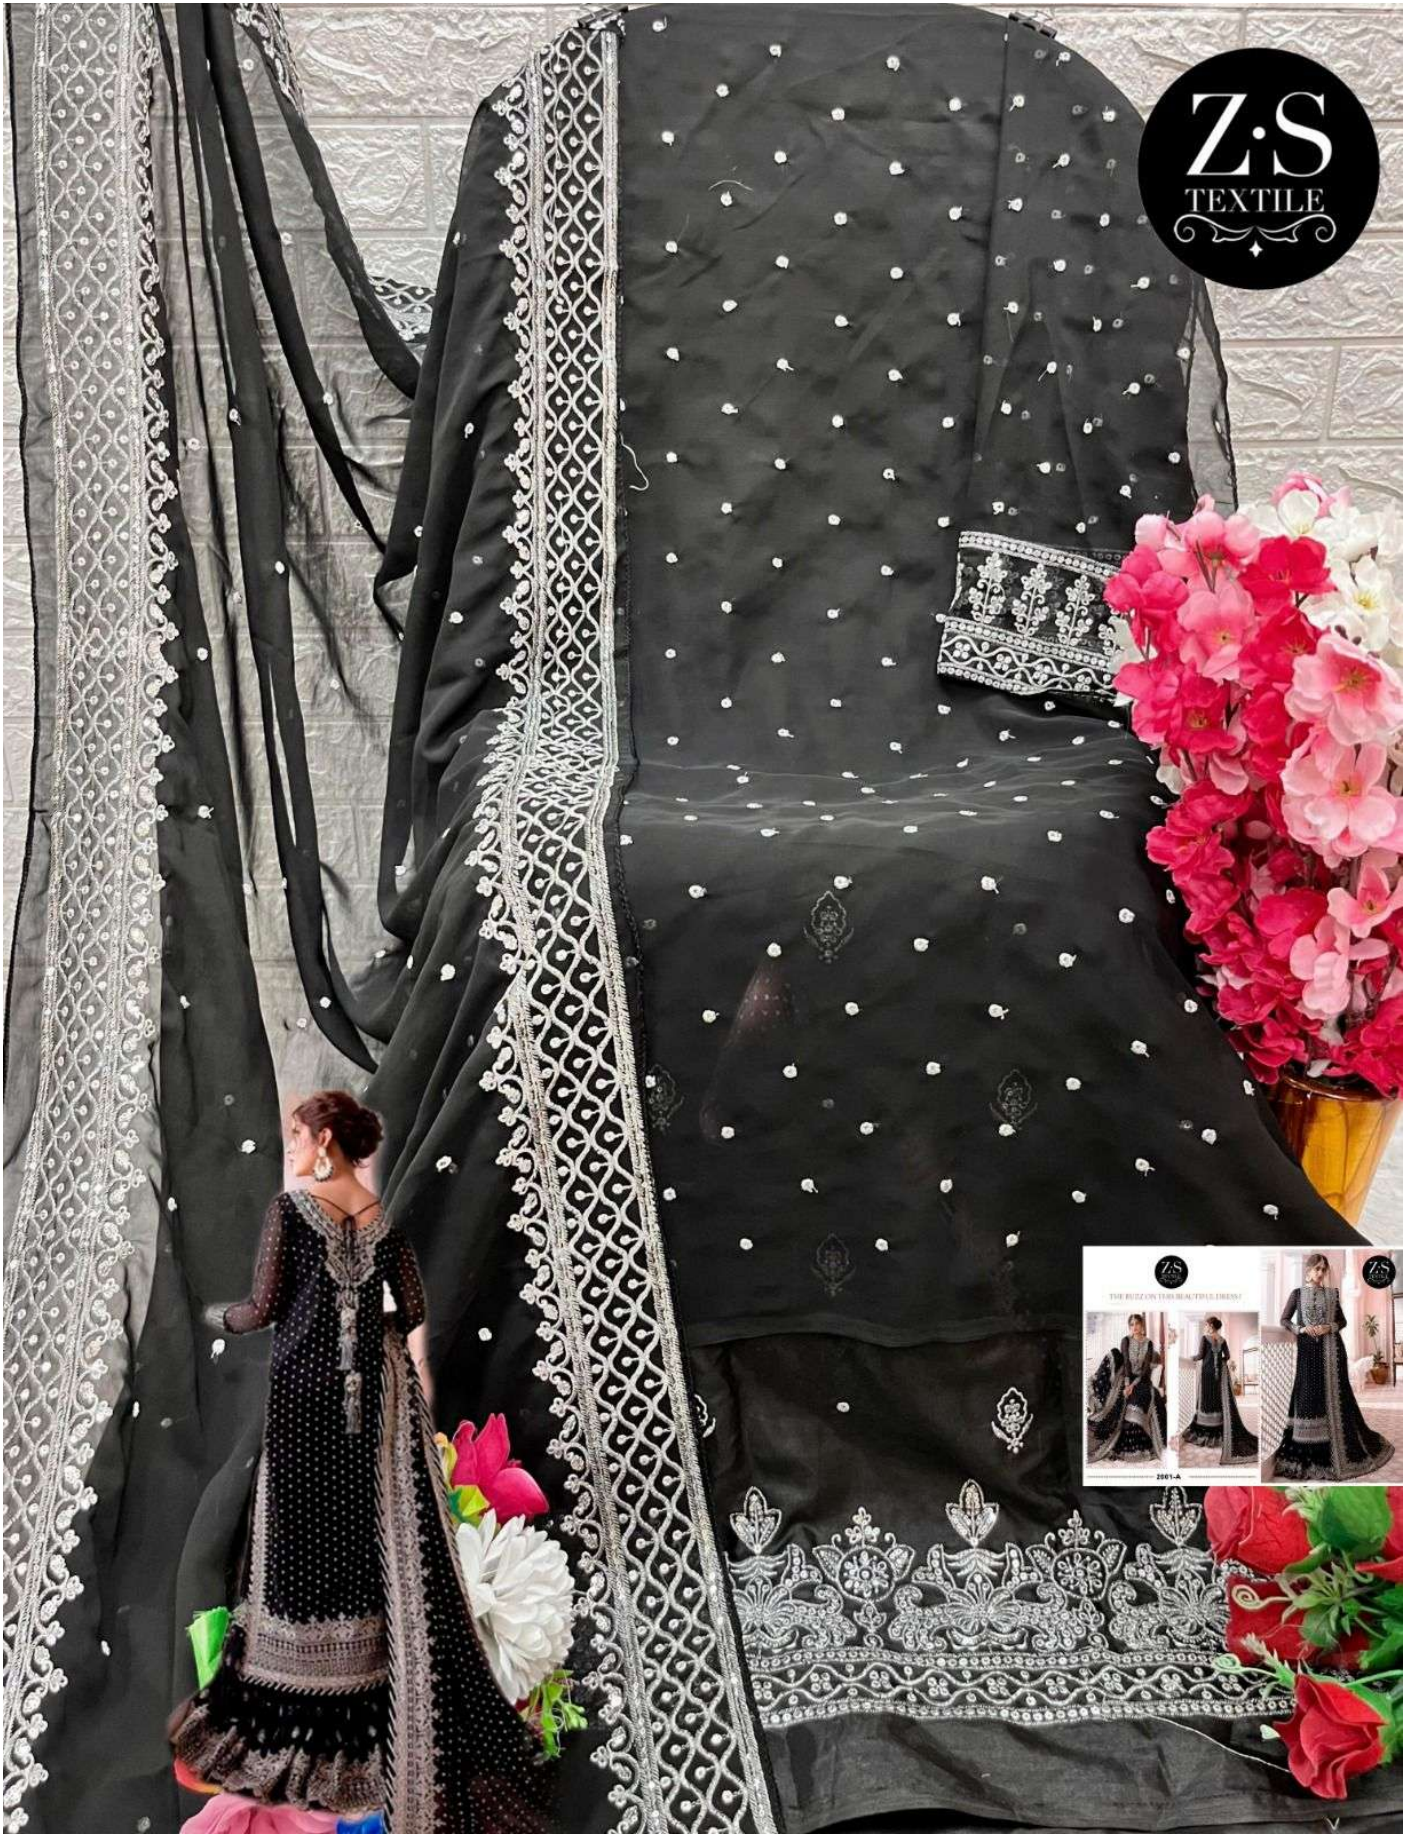

--:TOP:-
Heavy Fox Georgette With Heavy Embroidery
--:BOTTAM:-
Heavy Dull Santton with Full Embrodiery wrok
--:INNER:-
Heavy Dull Santton
--:DUPATTA:-
Heavy Fox Georgette With Heavy Embroidery Four Side Embrodiery wrok
THE BUZZ ON THIS BEAUTIFUL DRESS ?

.....ZS-2001-D.....

-TOP:-
Heavy Fox Georgette With Heavy Embroidery
-BUST:-
Heavy Dull Satin with Full Embroidery work.
-SLEEVE:-
Heavy Dull Satin
-SKIRT:-
Heavy Fox Georgette With Heavy Embroidery Four Side Embroidery work.

Z·S
TEXTILE

Back work

--:TOP:-
Heavy Fox Georgette With Heavy Embroidery
--:BOTTAM:-
Heavy Dull Santton with Full Embrodiery wrok
--:INNER:-
Heavy Dull Santton
--:DUPATTA:-
Heavy Fox Georgette With Heavy Embroidery Four Side Embrodiery wrok
THE BUZZ ON THIS BEAUTIFUL DRESS ?

.....ZS-2001-D.....

--:TOP:-
Heavy Fox Georgette With Heavy Embroidery
--:BOTTAM:-
Heavy Dull Santton with Full Embrodiery wrok
--:INNER:-
Heavy Dull Santton
--:DUPATTA:-
Heavy Fox Georgette With Heavy Embroidery Four Side Embrodiery wrok
THE BUZZ ON THIS BEAUTIFUL DRESS ?