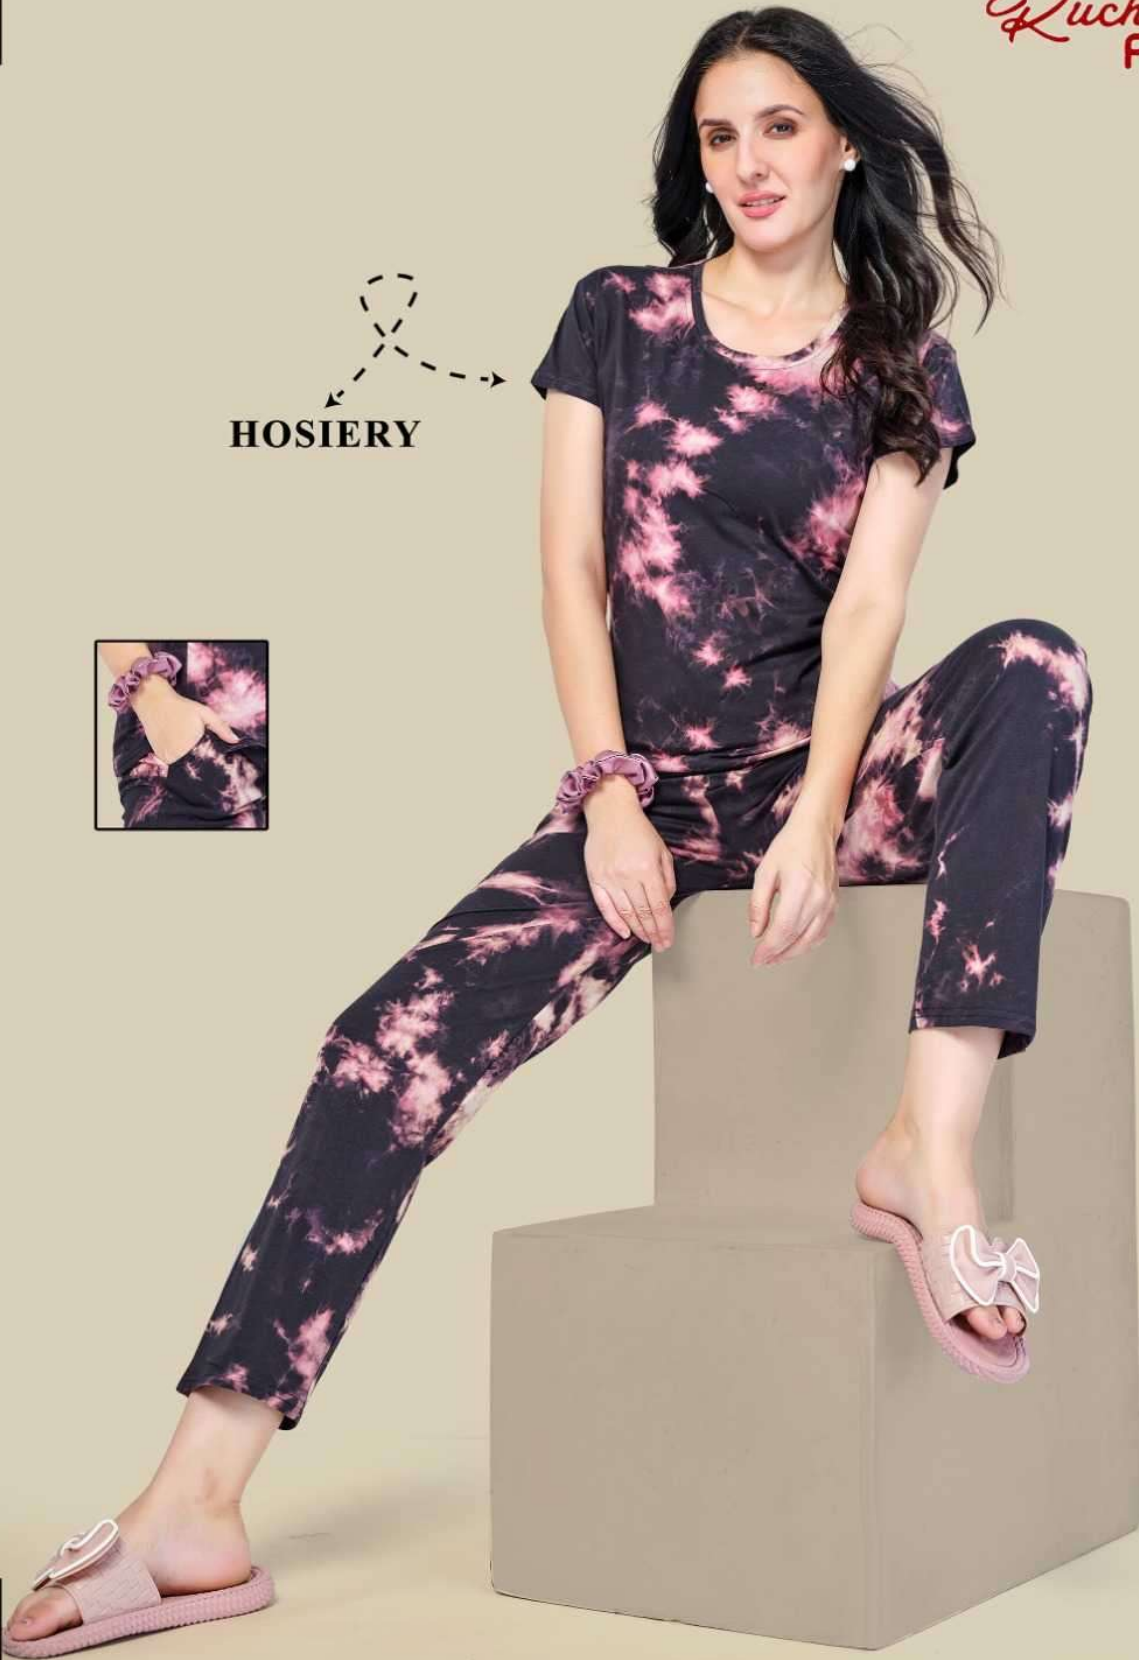

Ruchee Fashion™

HOSIERY

her's LOOK IN DARK GLAMOUR

**SIZE**

- S
- M
- L
- XL
- 2XL

Ruchee Fashion™

her's LOOK IN DARK GLAMOUR

HOSIERY