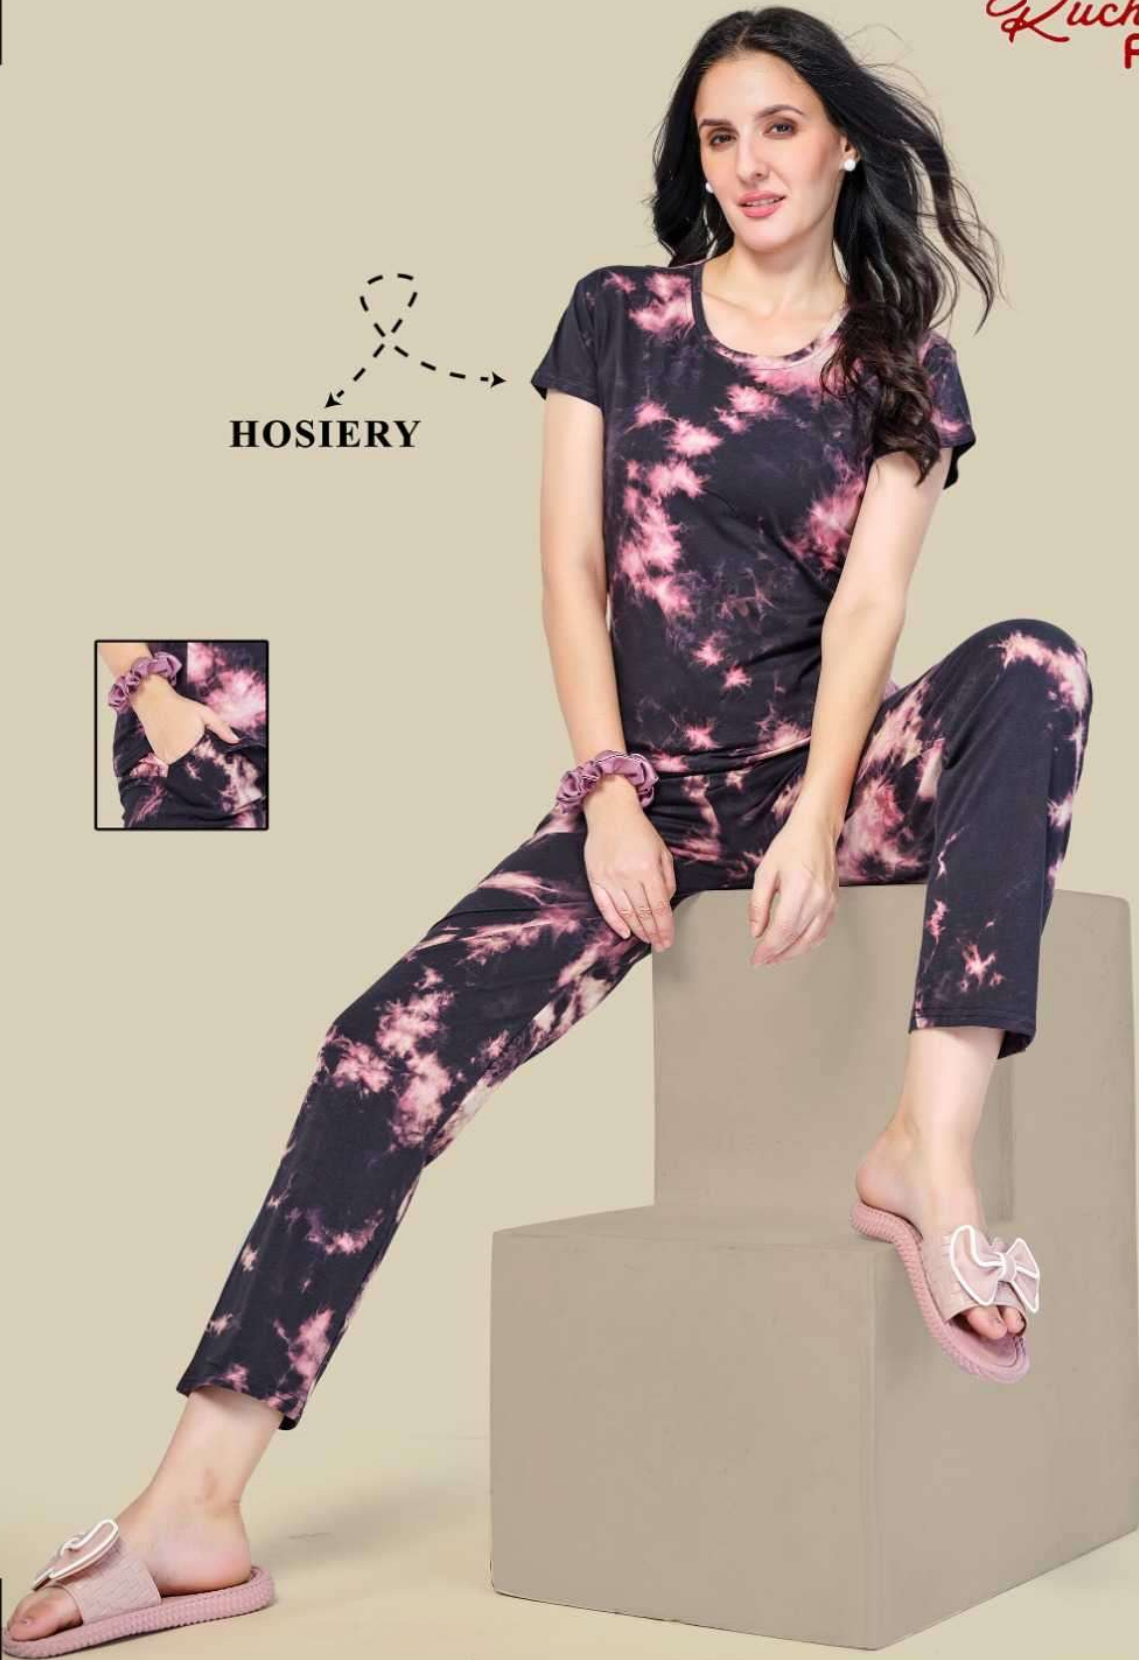

Ruchee Fashion™

her's LOOK IN DARK GLAMOUR

HOSIERY

SIZE

S ☐

M ☐

L ☐

XL ☐

2XL ☐