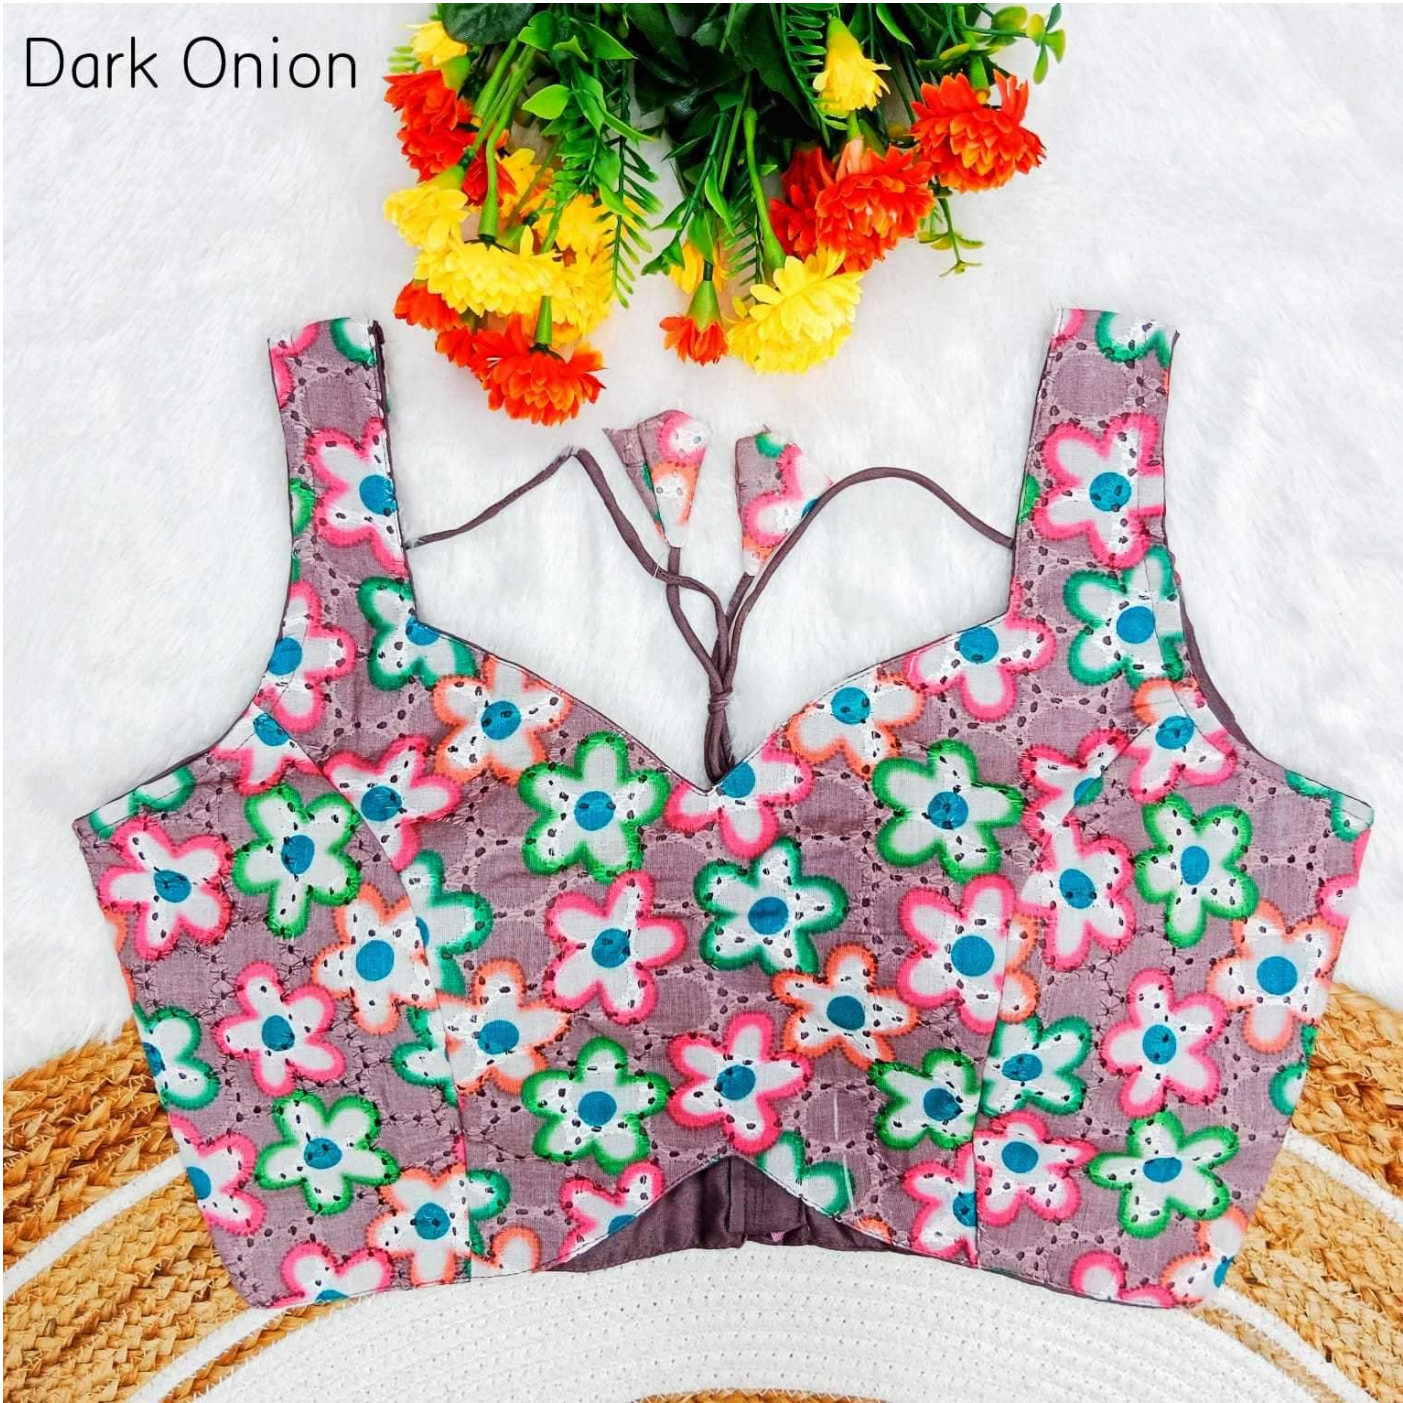

Baby Pink

Back View

Mustard

Sky

Dark Onion

Rama Green

HAKOوبا
COTTON
CHIKAN
DIGITAL

Baby Pink