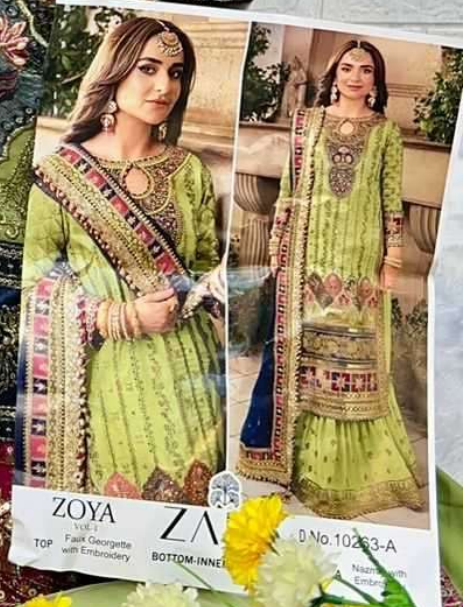

ZAHA

ZAHA

ZOYA
VOL. 1
TOP Faux Georgette with Embroidery

ZAHA D.I.
BOTTOM-INNER Dull Santoon

ZAHA

ZOYA

VOL-1

TOP Faux Georgette with Embroidery **BOTTOM-INNER** Dull santoon **DUPATTA** Nazmin with Embroidery

10263-A

10263-B

10263-C

10263-D

ZOYA
VOUEE
TOP Faux Georgette
with Embroidery

ZAHRA
BOTTOM-INNER

ZAHHA

ZOYA
VOLUME 1
TOP Faux Georgette with Embroidery
ZAHHA
BOTTOM-INNER

ZOYA
VOL.1
TOP Faux Georgette
with Embroidery
Z
D.No.
BOTTOM-INN

ZAHA

ZOYA
U.S.A.
Top Faux Georgette with Embroidery
ZAHA D.
BOTTOM-INNER Dull Santoon

ZOYA
VOL-1

TOP Faux Georgette
with Embroidery

ZAHA

BOTTOM-INNER Dull Santoon