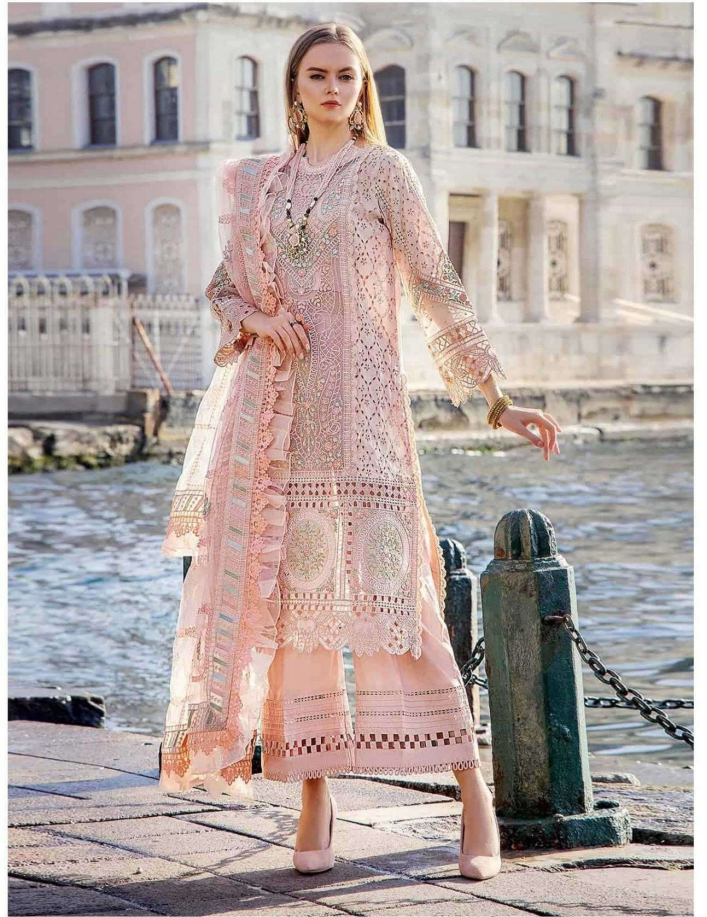

MAHNURTM
— FASHION —

MAHNUR
VOL-51

MAHNUR[®]
— FASHION —

STYLE *of* ETERNAL

A TOUCH OF GLAMOUR

✦
51002

MAHNURTM
— FASHION —

MAHNUR
VOL-51

BOTTOM / INNER - PURE COTTON

DUPPTA - EMBROIDERED NET

D.NO:- M - 51002

TOP - PURE COTTON EMBROIDERED

BOTTOM / INNER - PURE COTTON

DUPPTA - EMBROIDERED NET

MAHNUR
FASHION

ELEGANCE OF SHADE
original from shadde collection