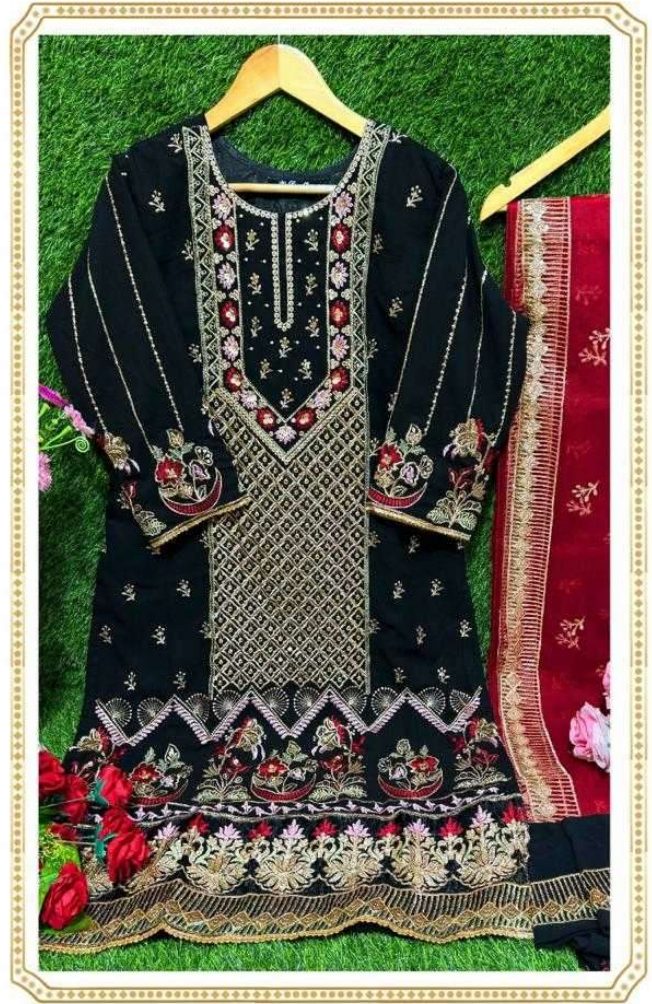

**#R-1142
BLACK**