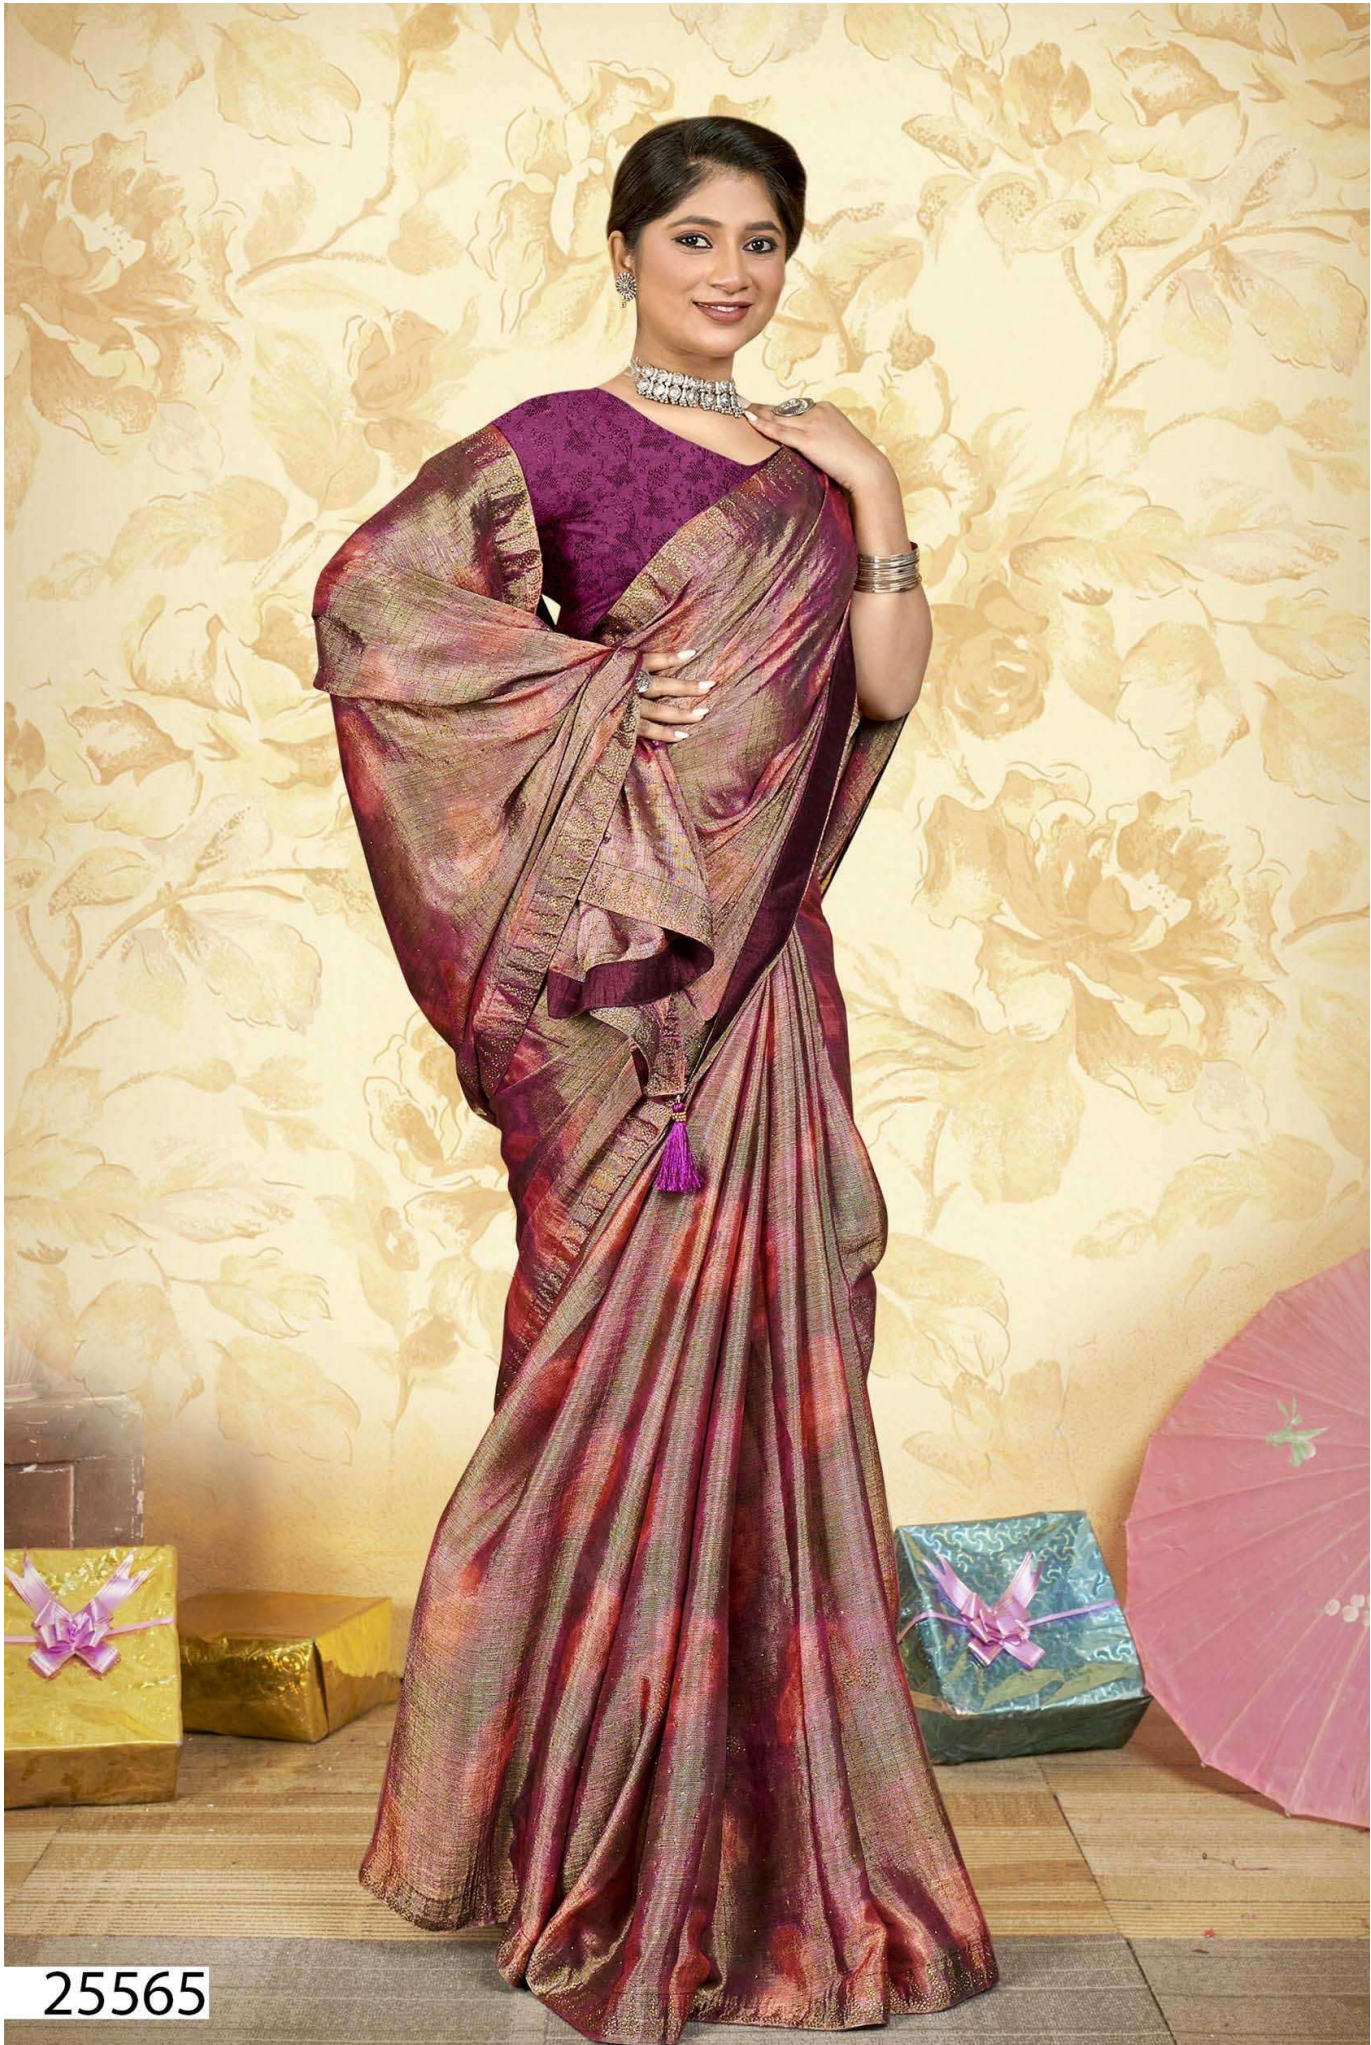

VALLABHI
PRINTS

MISHU

With Fancy Swarovski Work

25564

25565

25566

25561

25562

25563

VALLABHI
PRINTS

MISHU

With Fancy Swarovski Work

VALLABHI
PRINTS

**THE
GLAM
OUR
OF
GOLD**

ITS TIME TO
RESTYLE YOUR
ETHNIC WEAR
WITH THIS
SAREE.

VALLABHI
PRINTS