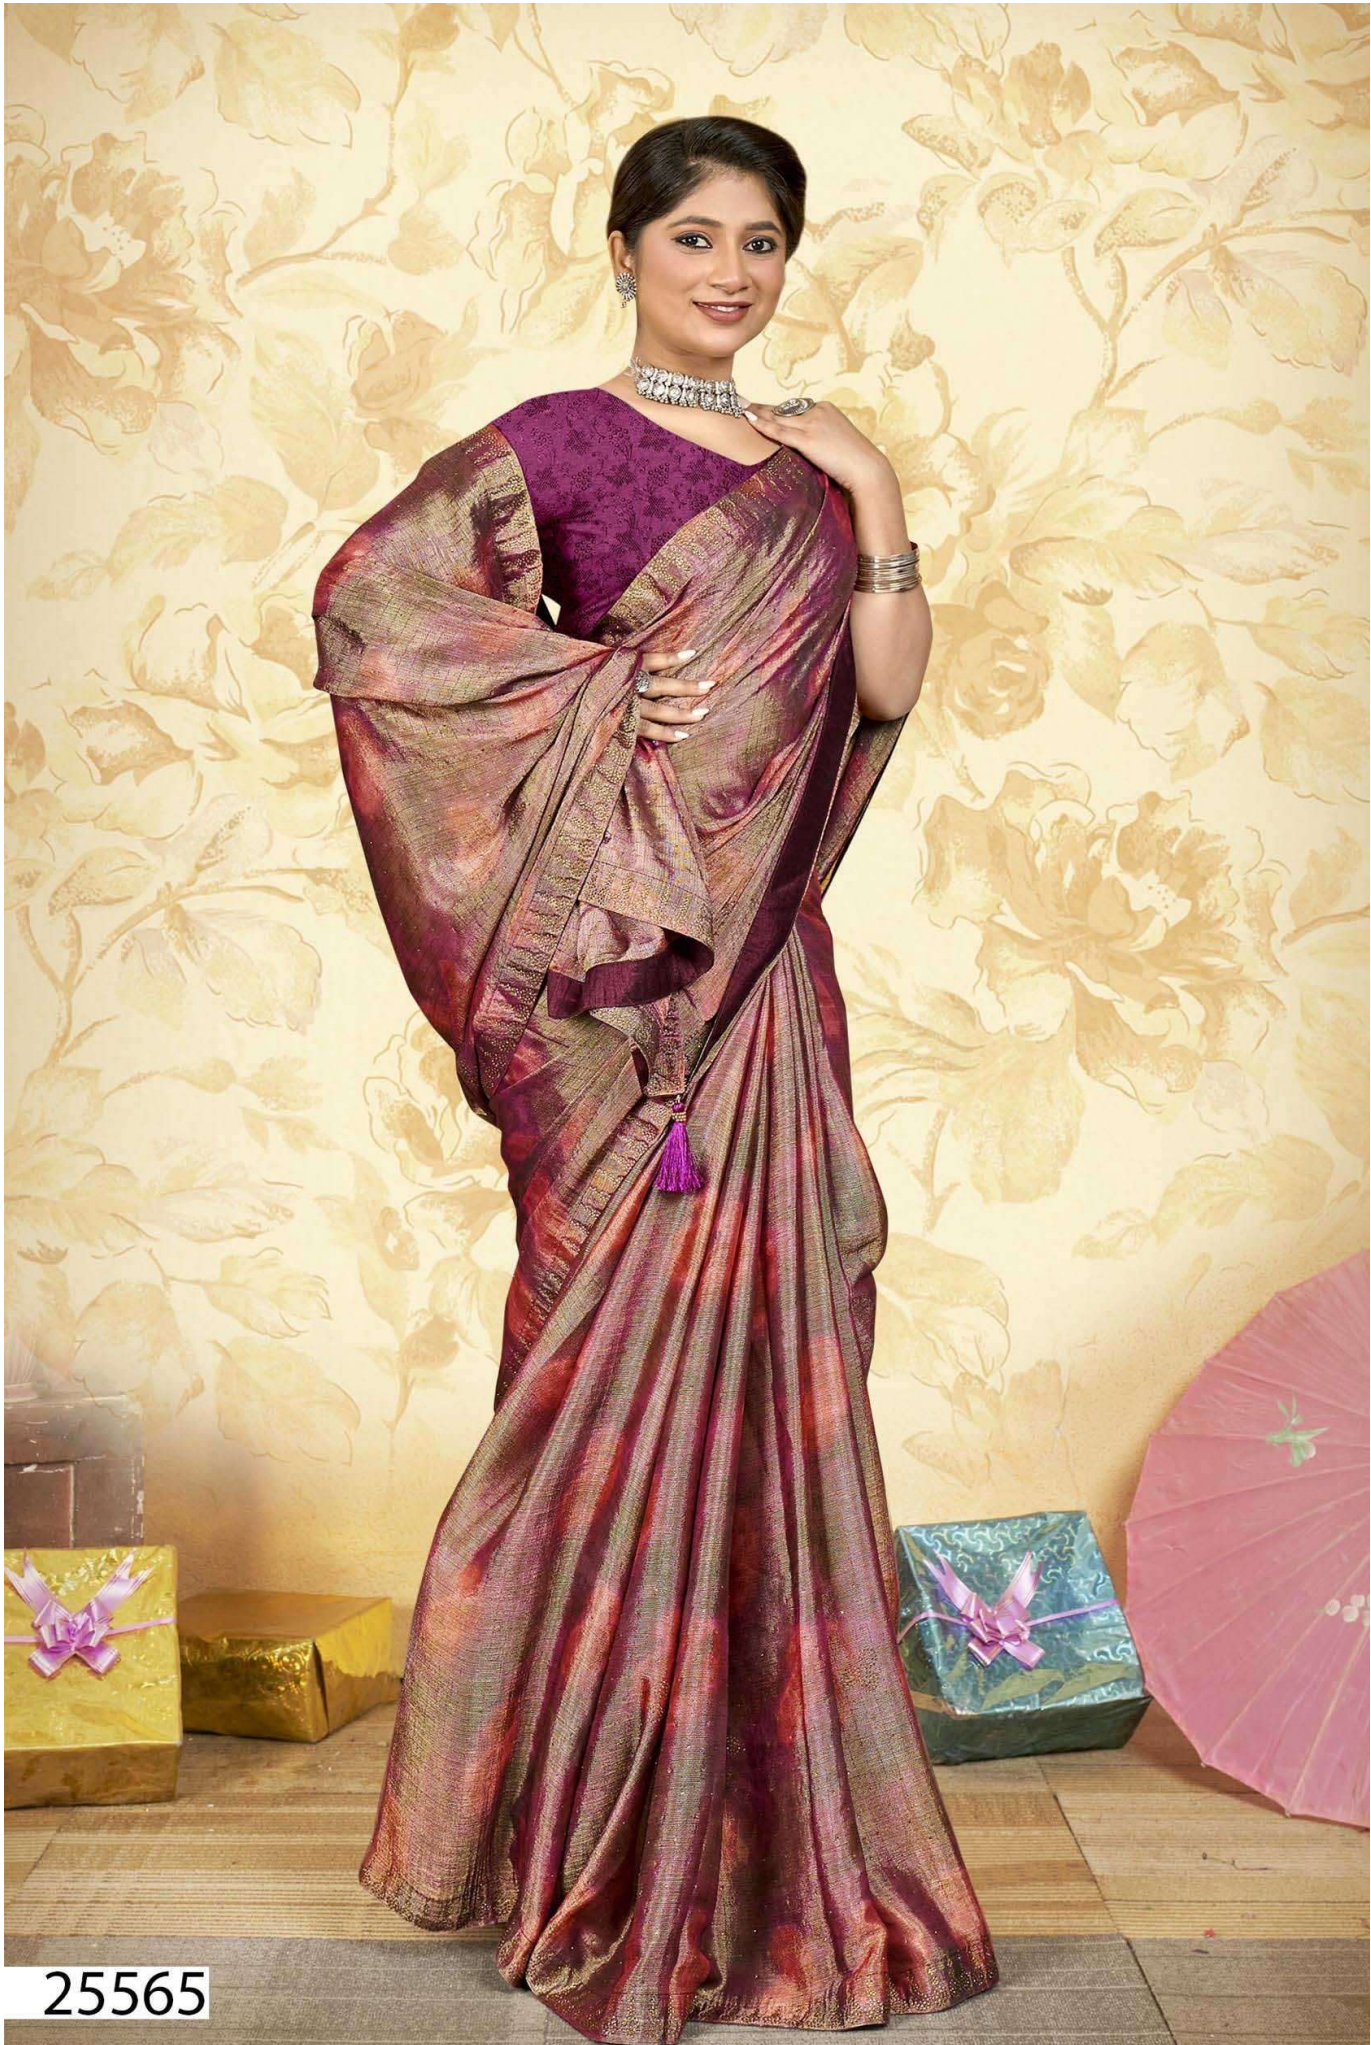

VALLABHI
PRINTS

MISHU

With Fancy Swarovski Work

25564

25565

25566

25561

25562

25563

VALLABHI
PRINTS

MISHU

With Fancy Swarovski Work

VALLABHI
PRINTS

THE GLAM OUR OF GOLD

ITS TIME TO
RESTYLE YOUR
ETHNIC WEAR
WITH THIS
SAREE.

VALLABHI
PRINTS