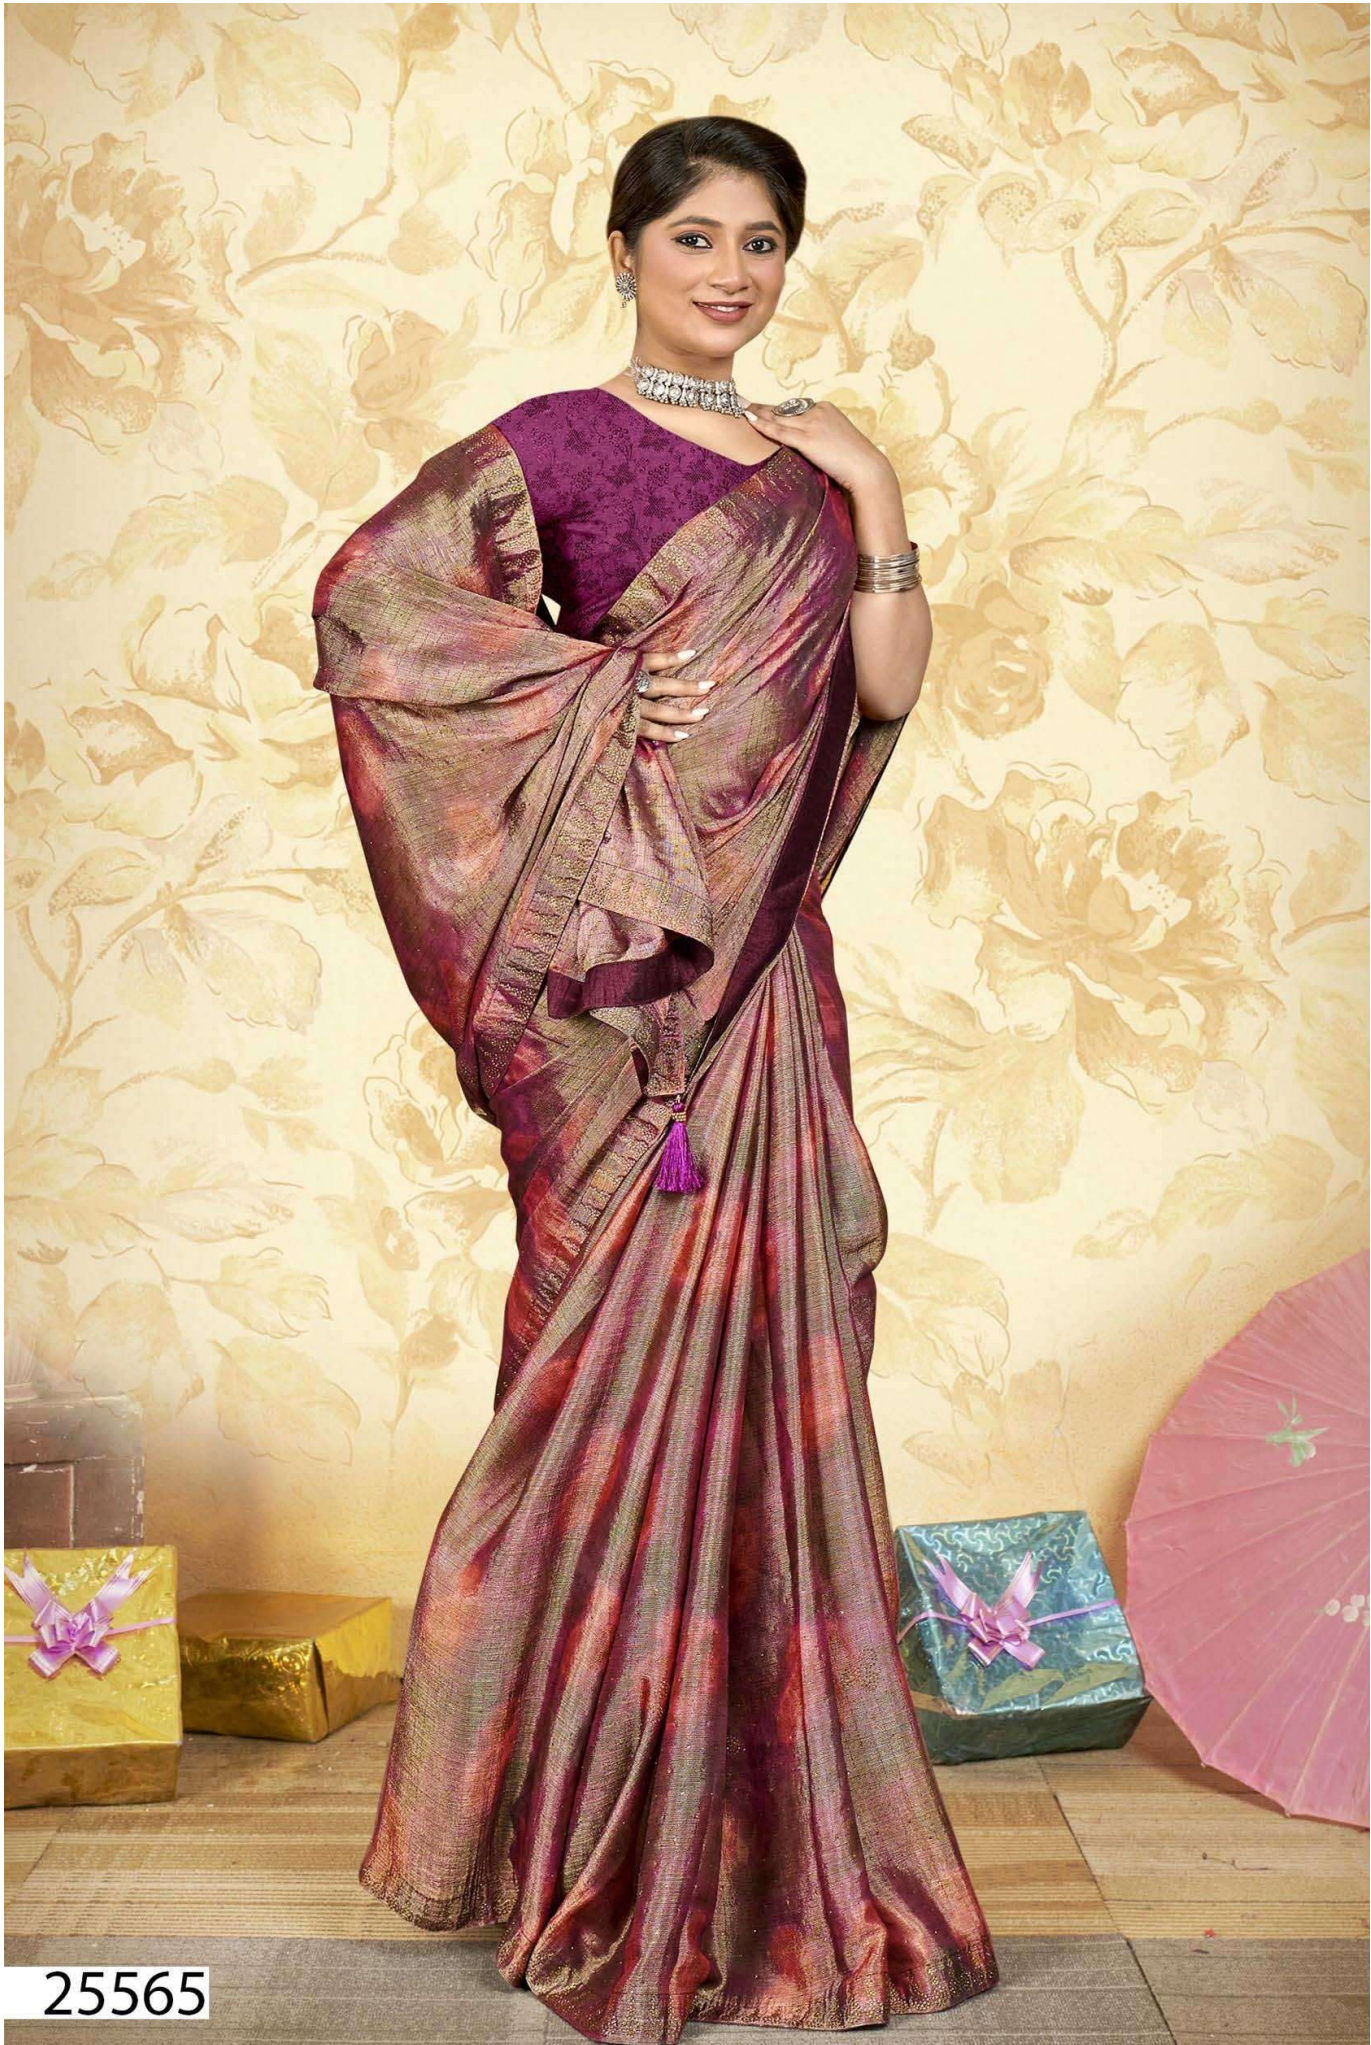

VALLABHI  
PRINTS

**MISHU**

With Fancy Swarovski Work

25564

25565

25566

25561

25562

25563

VALLABHI  
PRINTS

**MISHU**

With Fancy Swarovski Work

VALLABHI  
PRINTS

# THE GLAM OUR OF GOLD

ITS TIME TO  
RESTYLE YOUR  
ETHNIC WEAR  
WITH THIS  
SAREE.

VALLABHI  
PRINTS

DOWNLOAD ON PLAY STORE

TSV WORLD

Triveni Sarees | Shakunt Weaves | Vallabhi Prints | V plus