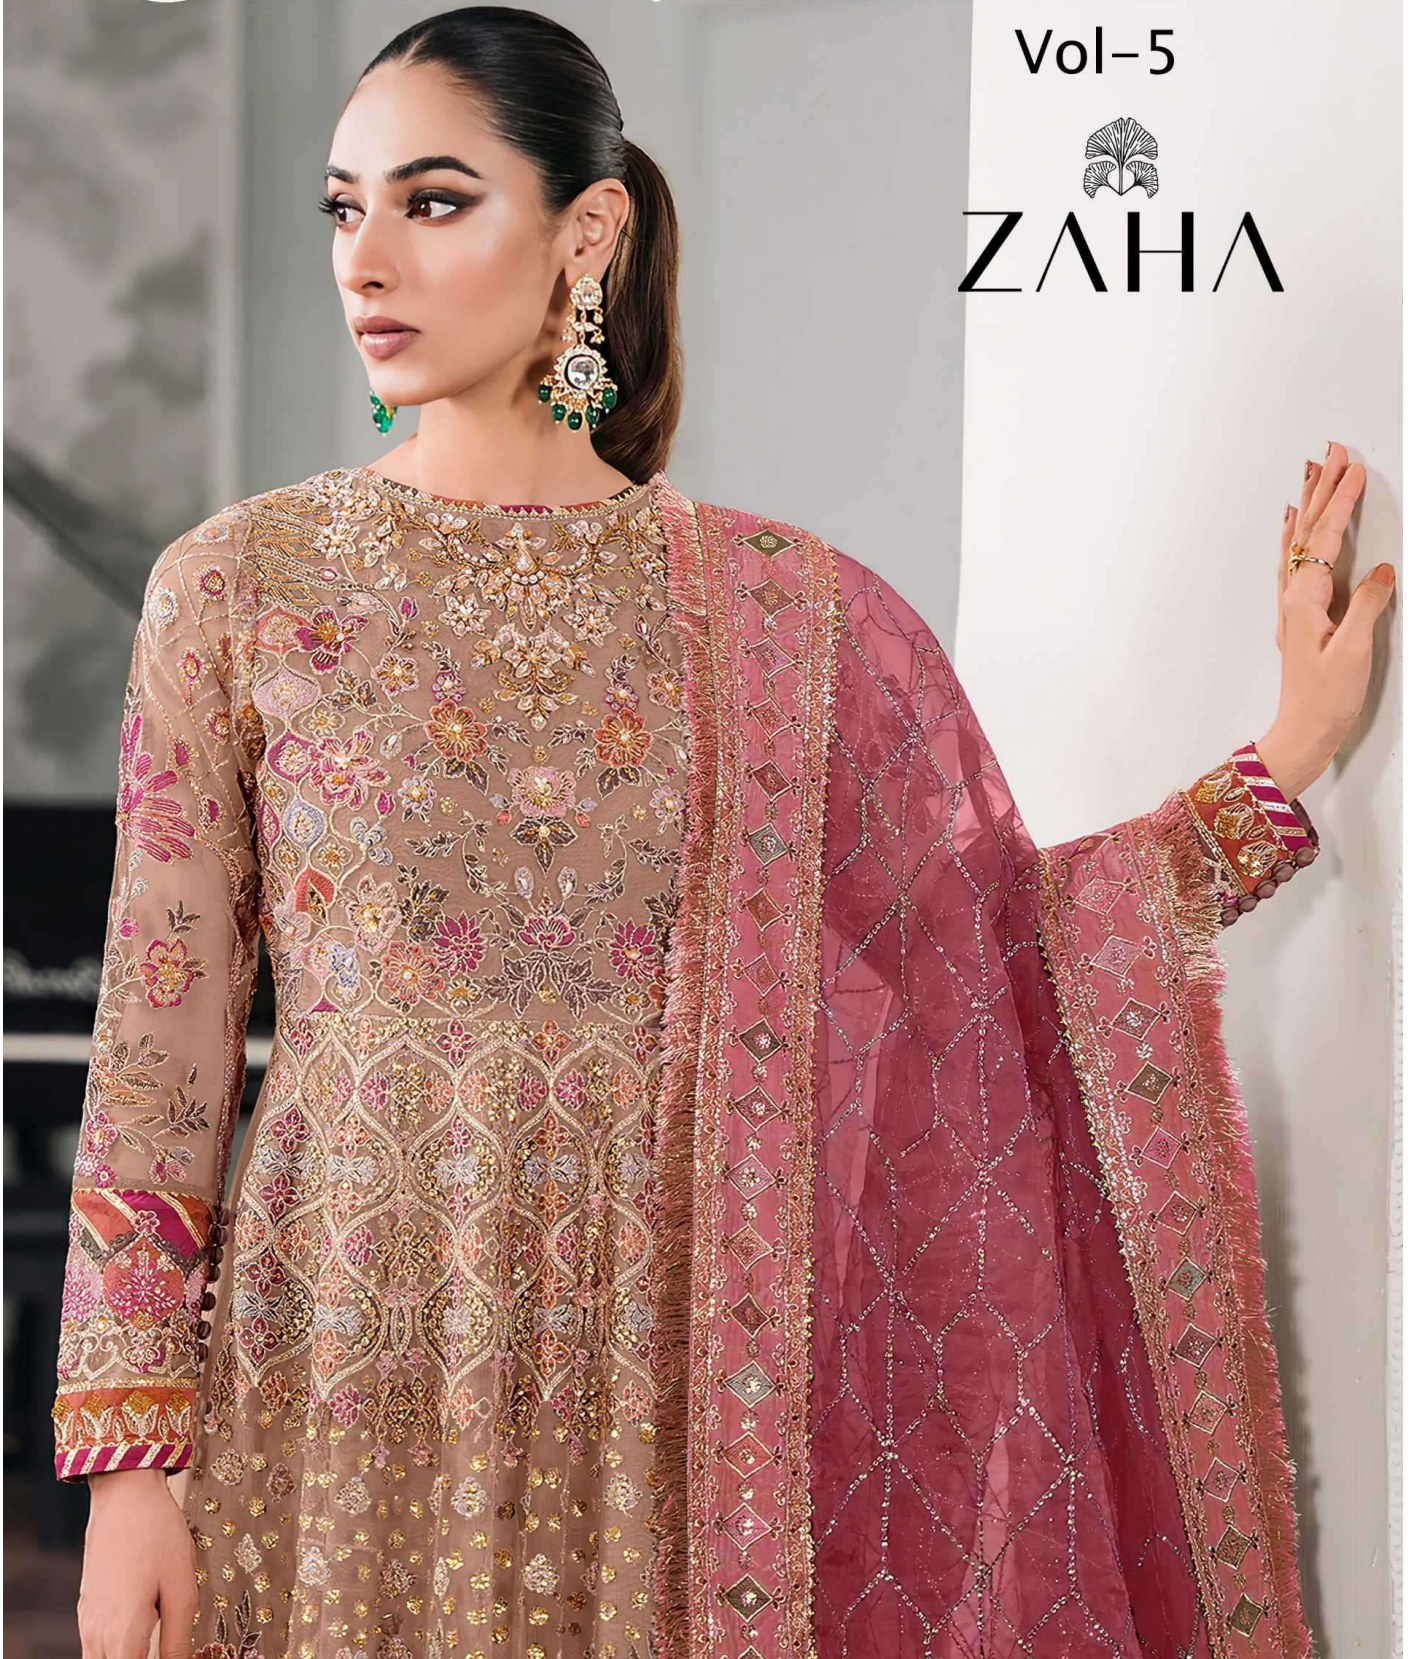

CHANTELLE

Vol-5

ZAHA

CHANTELLE
VOL-5

ZAHA

D.No.10293-A

TOP Butterfly Net
with Embroidery

BOTTOM-INNER Dull Santoon

DUPATTA Butterfly Net
with Embroidery

CHANTELLE
VOL-5

ZAHA

D.No.10293-B

TOP Butterfly Net
with Embroidery

BOTTOM-INNER Dull Santoon

DUPATTA Butterfly Net
with Embroidery

CHANTELLE
VOL-5

ZAHA

D.No.10293-B

TOP Butterfly Net
with Embroidery

BOTTOM-INNER Dull Santoon

DUPATTA Butterfly Net
with Embroidery

CHANTELLE

VOL-5

TOP Butterfly Net with Embroidery **BOTTOM-INNER**

Dull santoon **DUPATTA** Butterfly Net with Embroidery

10293-A

10293-B

CHANTELLE

Vol-5

ZAHA