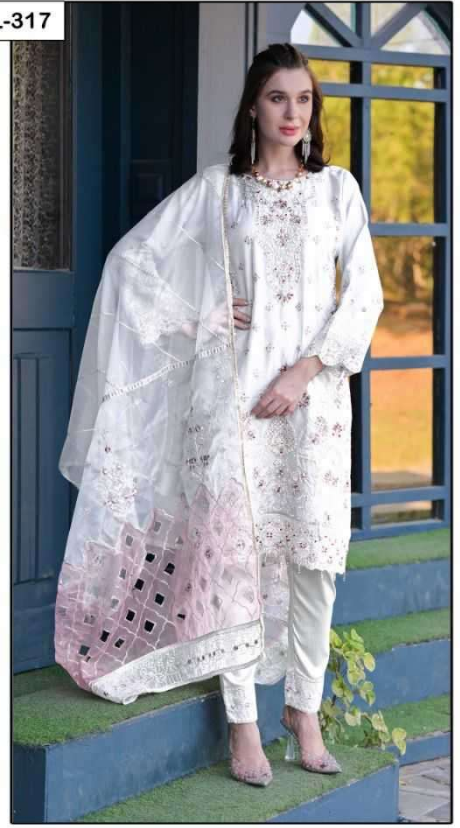

LAIBA
AM VOL-317

LAIBA
AM VOL-317

LAIBA
AM VOL-317

VOL-317

FABRICS DETAILS

TOP:-ORGANZA
BOTTOM:-PURE COTTON SARTIN STREACHABLE
SIZE:-XXL

CARE INSTRUCTIONS

DRY CLEAN RECOMMENDED
DO NOT USE ANY TYPE OF BLEACH OR STAIN REMOVING CHEMICALS
WASH & SOAK COLORED & WHITE FABRICS SEPARATELY
DO NOT OVER EXPOSE DAMP FABRIC TO STRONG SUNLIGHT
IRON AT MODERATE TEMPERATURE

LAIBA
AM VOL-317

LAIBA
AM VOL-317

LAIBA
AM VOL-317

LAIBA
AM VOL-317

LAIBA
AM VOL-317

VOL-317

FABRICS DETAILS

TOP:-ORGANZA
BOTTOM:-PURE COTTON SARTIN STREACHABLE
SIZE:-XL