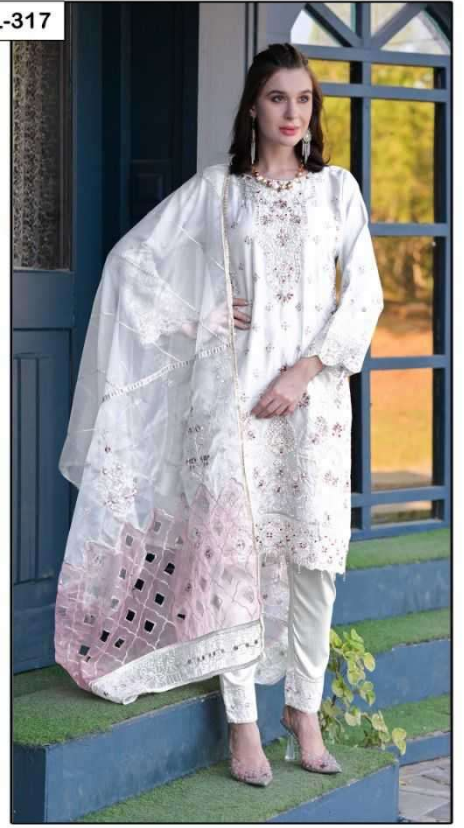

LAIBA
AM VOL-317

LAIBA
AM VOL-317

LAIBA
AM VOL-317

VOL-317

FABRICS DETAILS

TOP:-ORGANZA
BOTTOM:-PURE COTTON SARTIN STREACHABLE
SIZE:-XXL

CARE INSTRUCTIONS

DRY CLEAN RECOMMENDED
DO NOT USE ANY TYPE OF BLEACH OR STAIN REMOVING CHEMICALS
WASH & SOAK COLORED & WHITE FABRICS SEPARATELY
DO NOT OVER EXPOSE DAMP FABRIC TO STRONG SUNLIGHT
IRON AT MODERATE TEMPERATURE