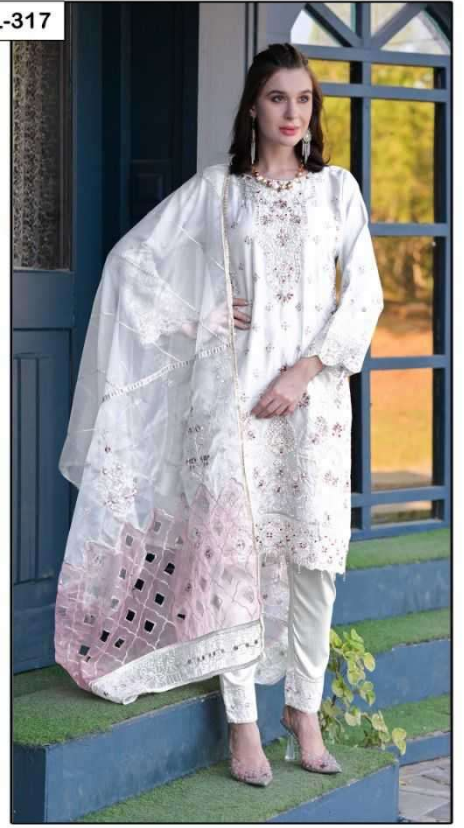

LAIBA
AM VOL-317

LAIBA
AM VOL-317

LAIBA
AM VOL-317

VOL-317

FABRICS DETAILS

TOP:-ORGANZA
BOTTOM:-PURE COTTON SARTIN STREACHABLE
SIZE:-XXL

CARE INSTRUCTIONS

DRY CLEAN RECOMMENDED
DO NOT USE ANY TYPE OF BLEACH OR STAIN REMOVING CHEMICALS
WASH & SOAK COLORED & WHITE FABRICS SEPARATELY
DO NOT OVER EXPOSE DAMP FABRIC TO STRONG SUNLIGHT
IRON AT MODERATE TEMPERATURE

LAIBA
AM VOL-317

LAIBA
AM VOL-317

LAIBA
AM VOL-317

LAIBA
AM VOL-317

LAIBA
AM VOL-317

VOL-317

FABRICS DETAILS

TOP:-ORGANZA
BOTTOM:-PURE COTTON SARTIN STREACHABLE
SIZE:-XL