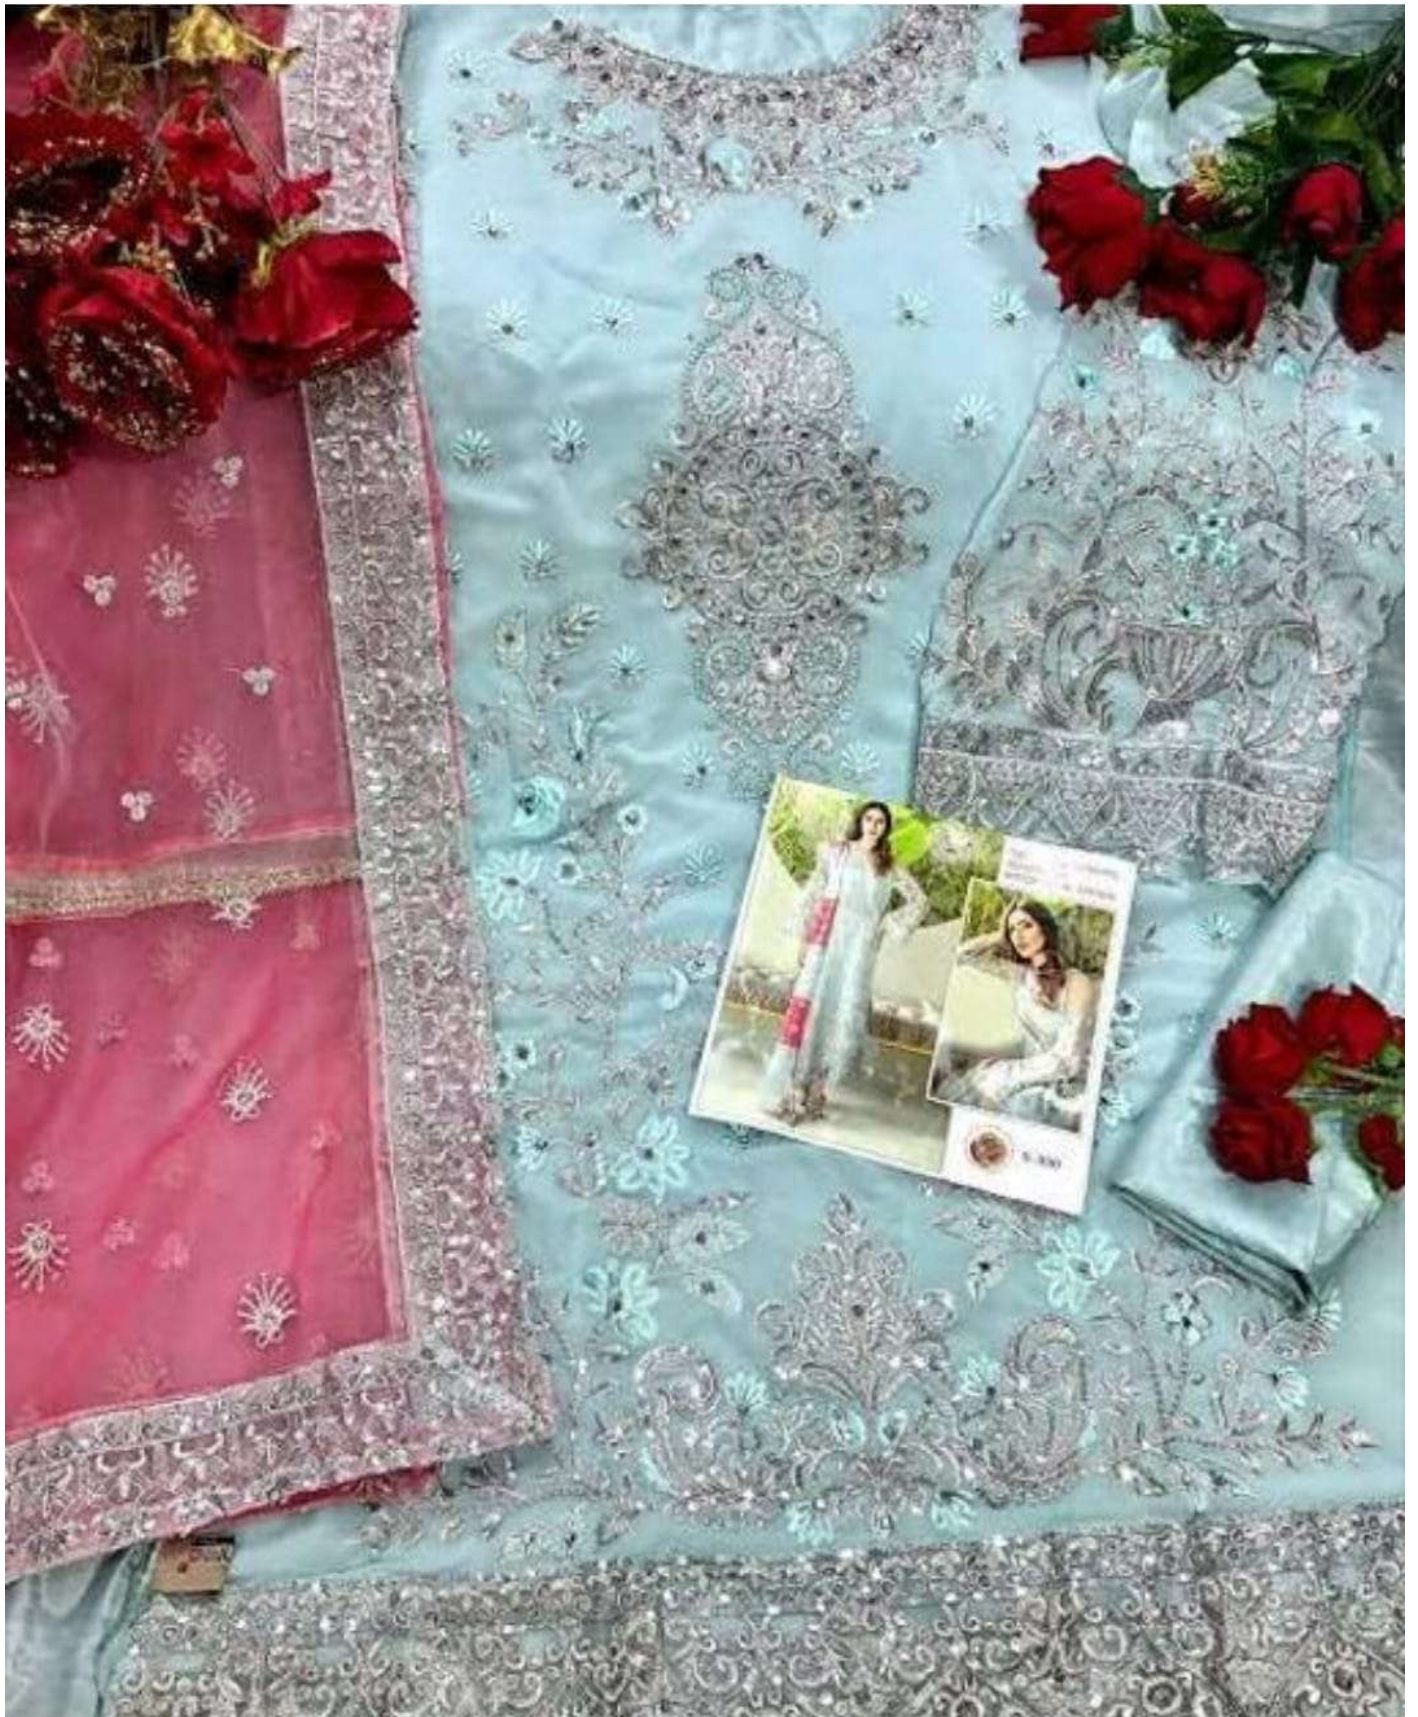

K-1955

.-S-K-1955 (A3127501)

shree-fab-pakistani-sawar-salwar-suit-k-1955

Shree  
FABRICTION

TOP:- NET EMBROIDERED  
DUPATTA:- NET EMBROIDERED  
BOTTOM / INNER:- SANTOON

**.-S-K-1648-B (A3140001)**

K-1648-C