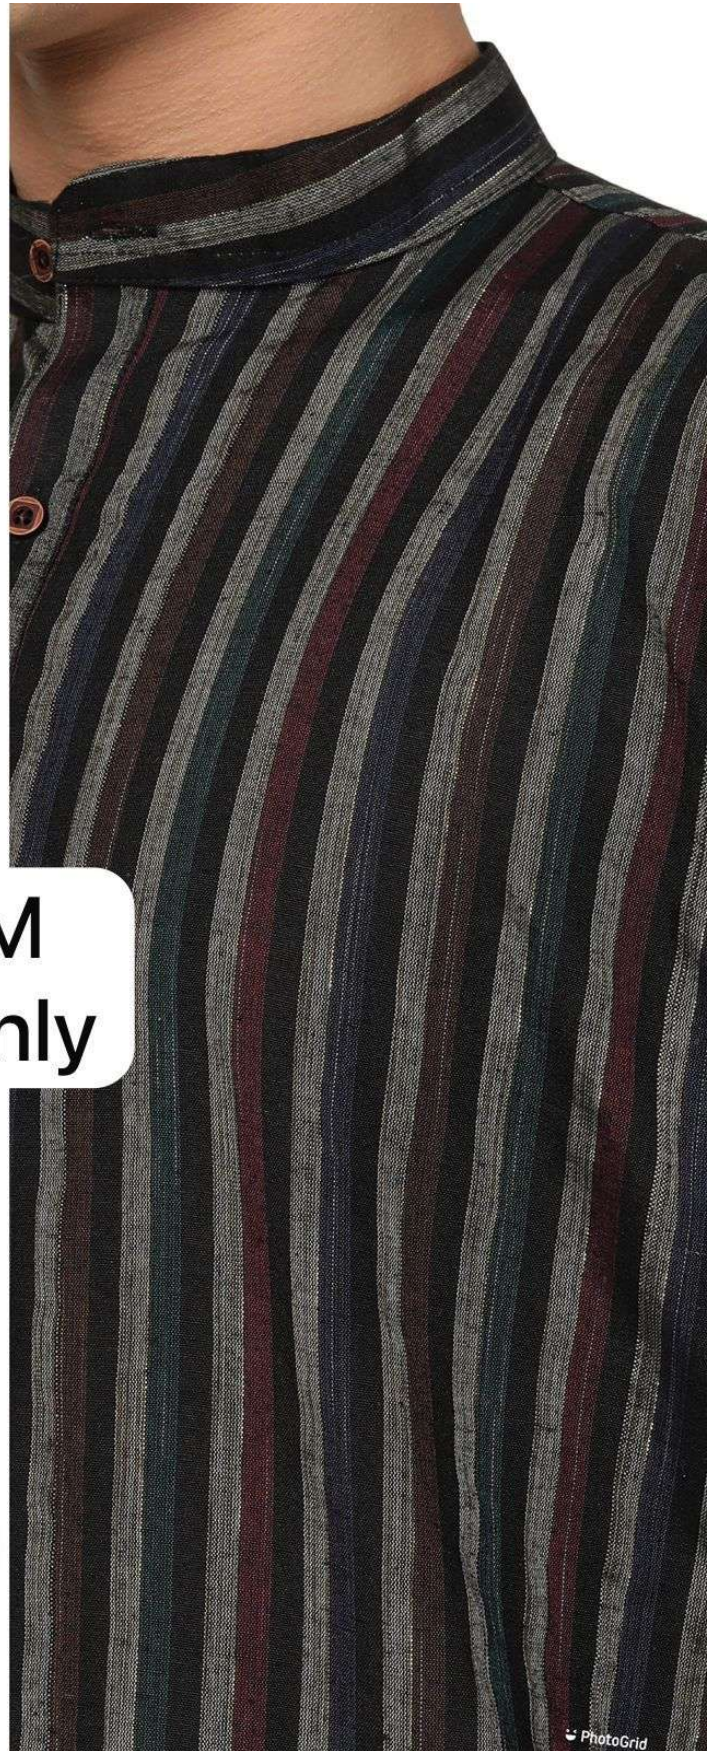

M
XXL

M
Only

M
L
XL
XXL

		SIZE CHART	IN INCHES
SIZE NO	KURTA CHEST (WITH LOOSING)	KURTA LENGTH	SHOULDER
M	41"	39"	17.5"
L	43"	39"	18"
XL	46"	41"	19"
XXL	48"	41"	19.5"

M
XL
XXL

PhotoGrid

M
L
XXL

M
L

M
XXL

M
L
XL
XXL

M
L
XL
XXL