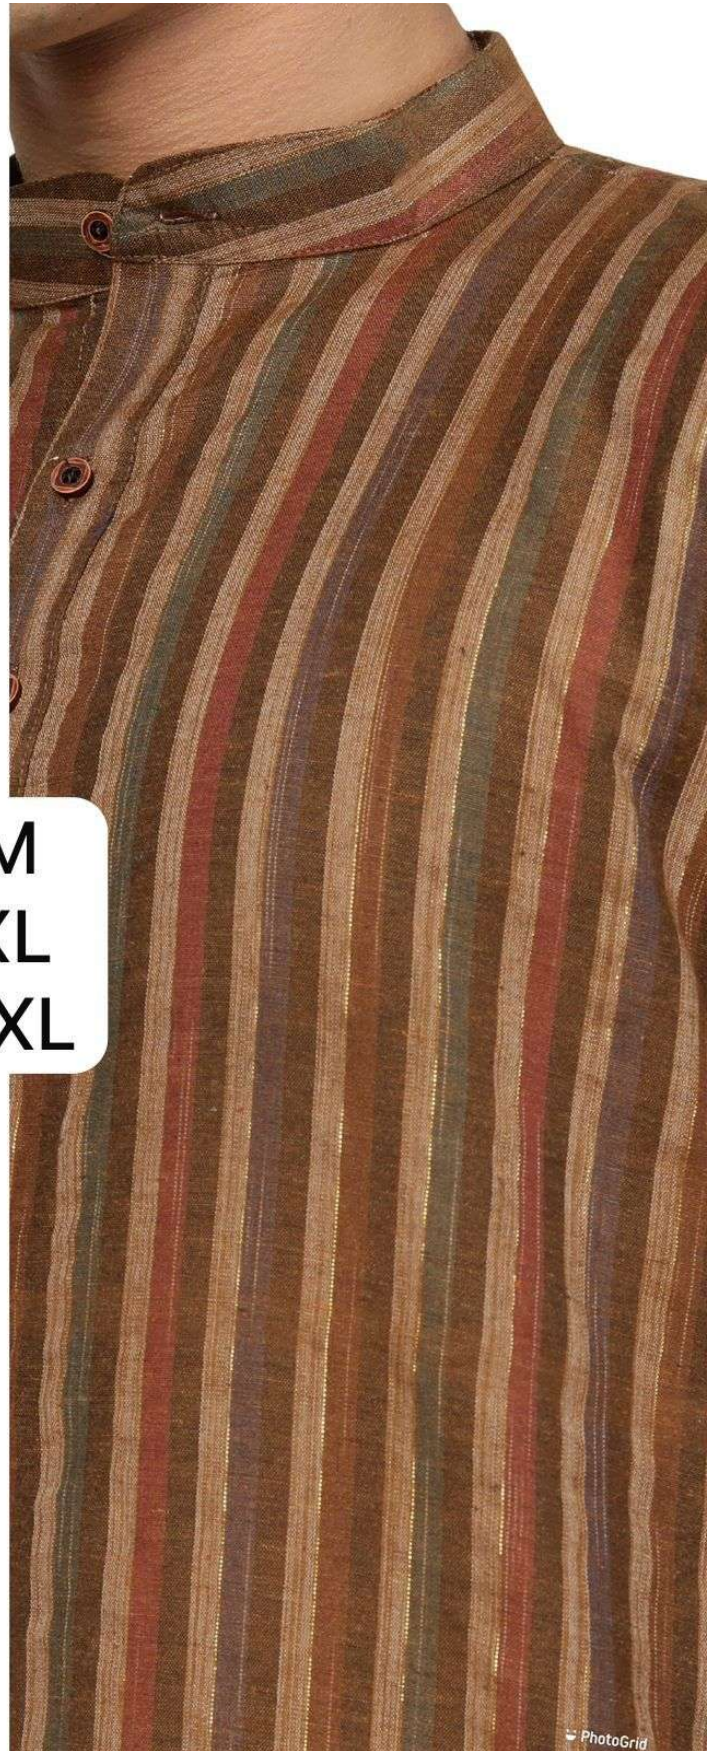

M
XXL

M
Only

M
L
XL
XXL

		SIZE CHART	IN INCHES
SIZE NO	KURTA CHEST (WITH LOOSING)	KURTA LENGTH	SHOULDER
M	41"	39"	17.5"
L	43"	39"	18"
XL	46"	41"	19"
XXL	48"	41"	19.5"

M
XL
XXL

M
L
XXL

M
L

M
XXL

M
L
XL
XXL

M
L
XL
XXL