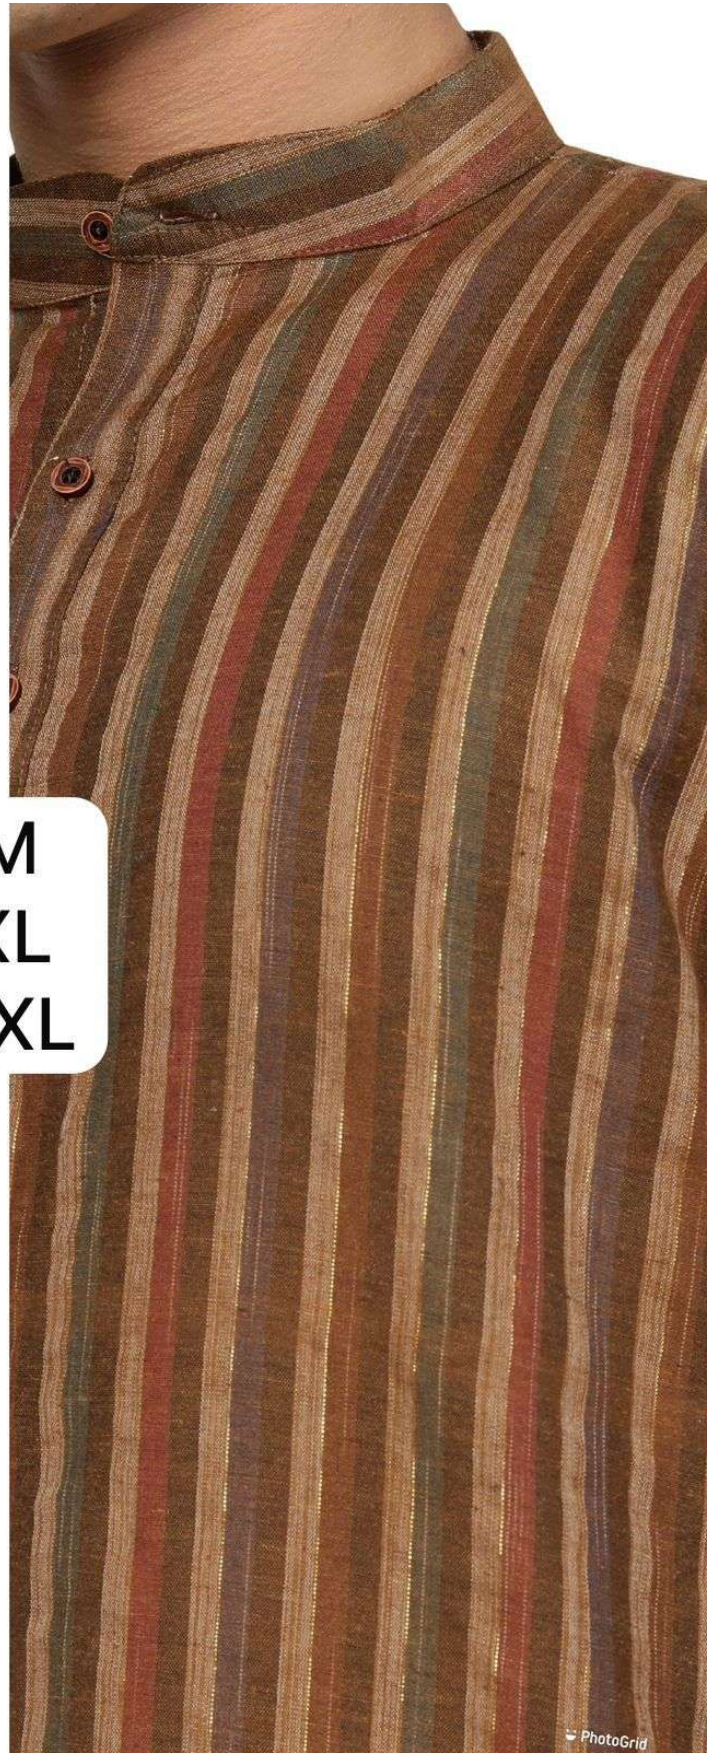

M
XXL

M
Only

M
L
XL
XXL

		SIZE CHART	IN INCHES
SIZE NO	KURTA CHEST (WITH LOOSING)	KURTA LENGTH	SHOULDER
M	41"	39"	17.5"
L	43"	39"	18"
XL	46"	41"	19"
XXL	48"	41"	19.5"

M
XL
XXL

M
L
XXL

M
L

M
XXL

M
L
XL
XXL

M
L
XL
XXL