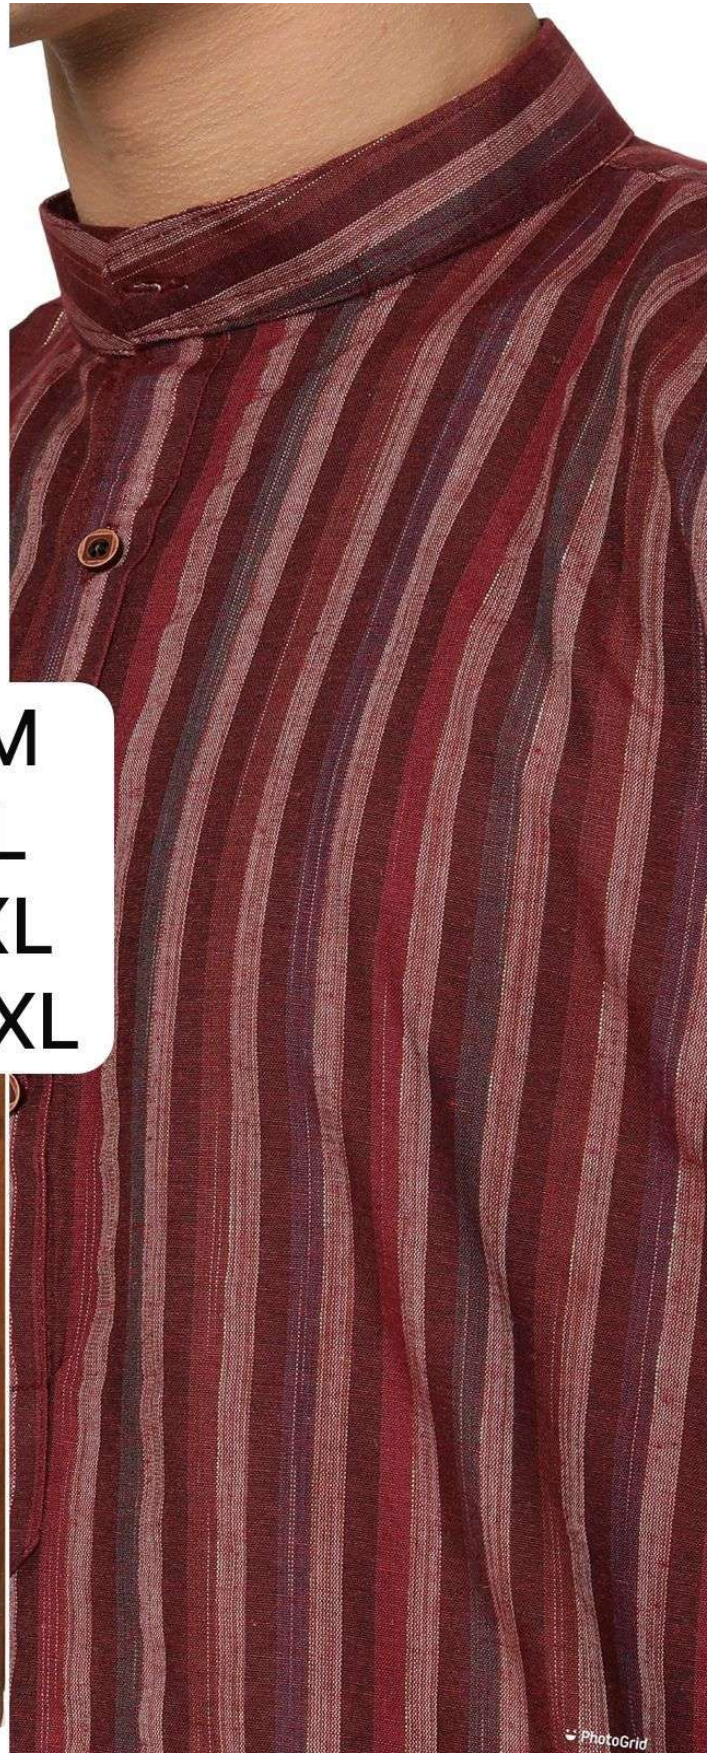

M
XXL

M
Only

M
L
XL
XXL

		SIZE CHART	IN INCHES
SIZE NO	KURTA CHEST (WITH LOOSING)	KURTA LENGTH	SHOULDER
M	41"	39"	17.5"
L	43"	39"	18"
XL	46"	41"	19"
XXL	48"	41"	19.5"

M
XL
XXL

PhotoGrid

M
L
XXL

M
L

M
XXL

M
L
XL
XXL

M
L
XL
XXL