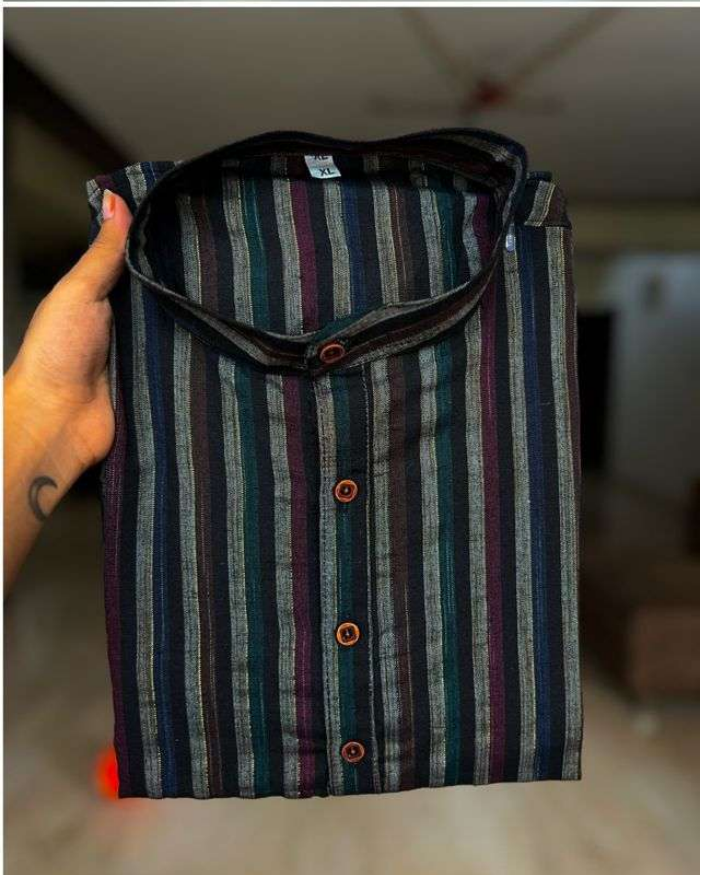

M
XXL

M
Only

M
L
XL
XXL

		SIZE CHART	IN INCHES
SIZE NO	KURTA CHEST (WITH LOOSING)	KURTA LENGTH	SHOULDER
M	41"	39"	17.5"
L	43"	39"	18"
XL	46"	41"	19"
XXL	48"	41"	19.5"

M
XL
XXL

M
L
XXL

M
L

M
XXL

M
L
XL
XXL

M
L
XL
XXL