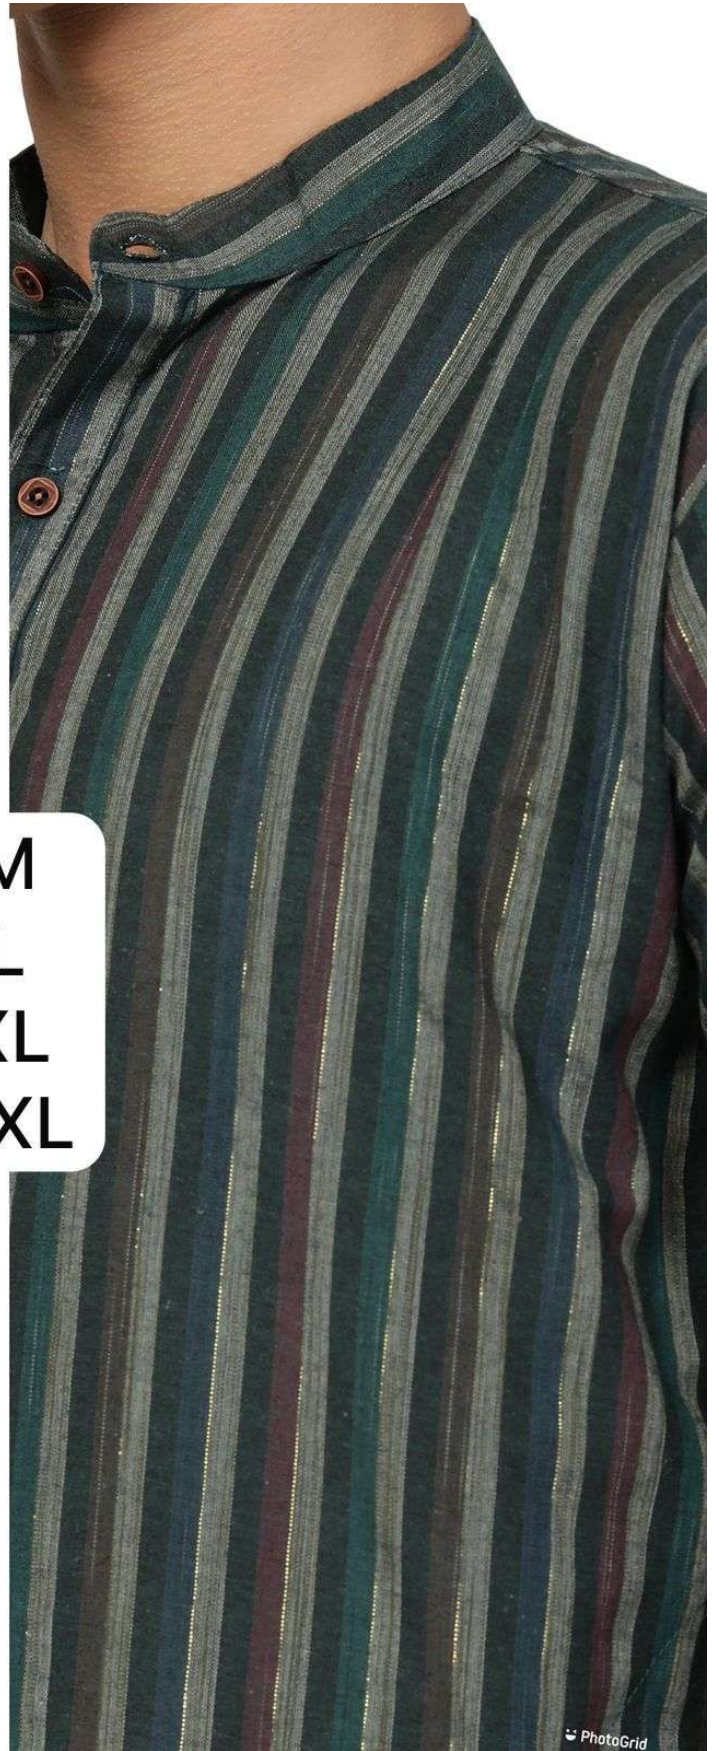

M
XXL

M
Only

M
L
XL
XXL

		SIZE CHART	IN INCHES
SIZE NO	KURTA CHEST (WITH LOOSING)	KURTA LENGTH	SHOULDER
M	41"	39"	17.5"
L	43"	39"	18"
XL	46"	41"	19"
XXL	48"	41"	19.5"

M
XL
XXL

M
L
XXL

M
L

M
XXL

M
L
XL
XXL

M
L
XL
XXL