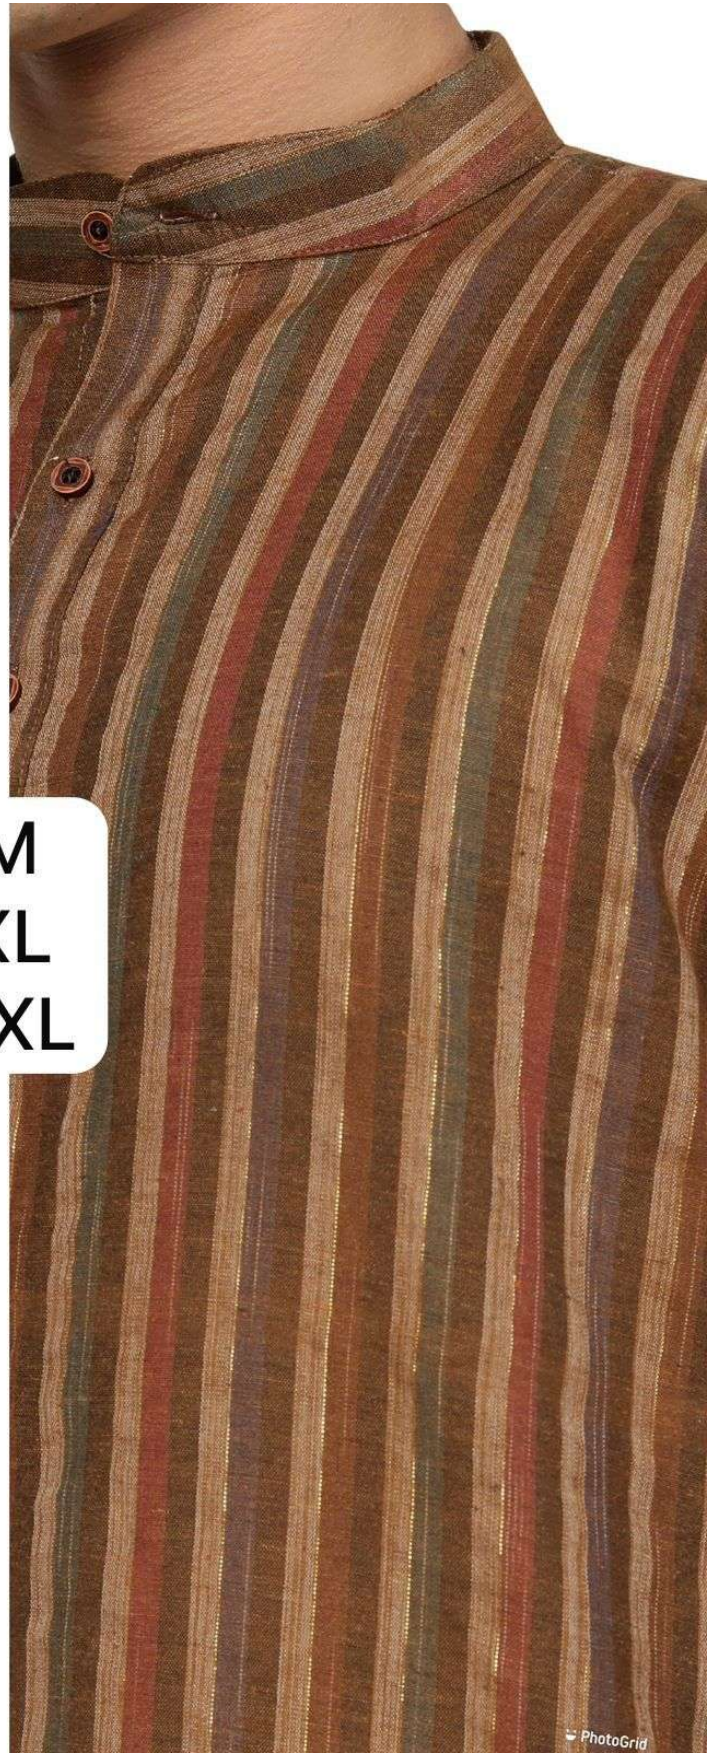

M
XXL

M
Only

M
L
XL
XXL

		SIZE CHART	IN INCHES
SIZE NO	KURTA CHEST (WITH LOOSING)	KURTA LENGTH	SHOULDER
M	41"	39"	17.5"
L	43"	39"	18"
XL	46"	41"	19"
XXL	48"	41"	19.5"

M
XL
XXL

PhotoGrid

M
L
XXL

M
L

M
XXL

M
L
XL
XXL

M
L
XL
XXL