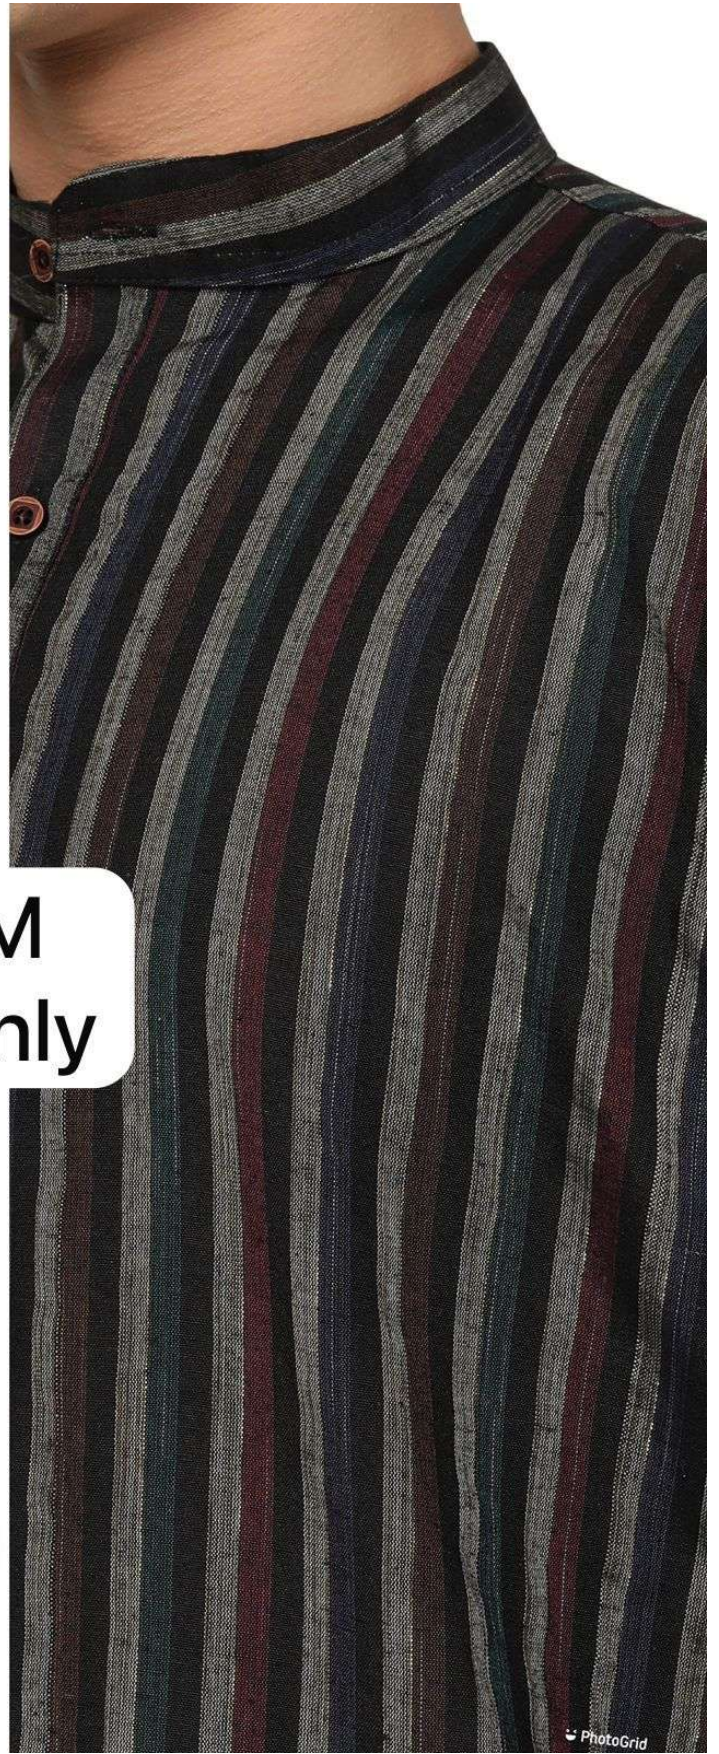

M
XXL

M
Only

M
L
XL
XXL

		SIZE CHART	IN INCHES
SIZE NO	KURTA CHEST (WITH LOOSING)	KURTA LENGTH	SHOULDER
M	41"	39"	17.5"
L	43"	39"	18"
XL	46"	41"	19"
XXL	48"	41"	19.5"

M
XL
XXL

M
L
XXL

M
L

M
XXL

M
L
XL
XXL

M
L
XL
XXL