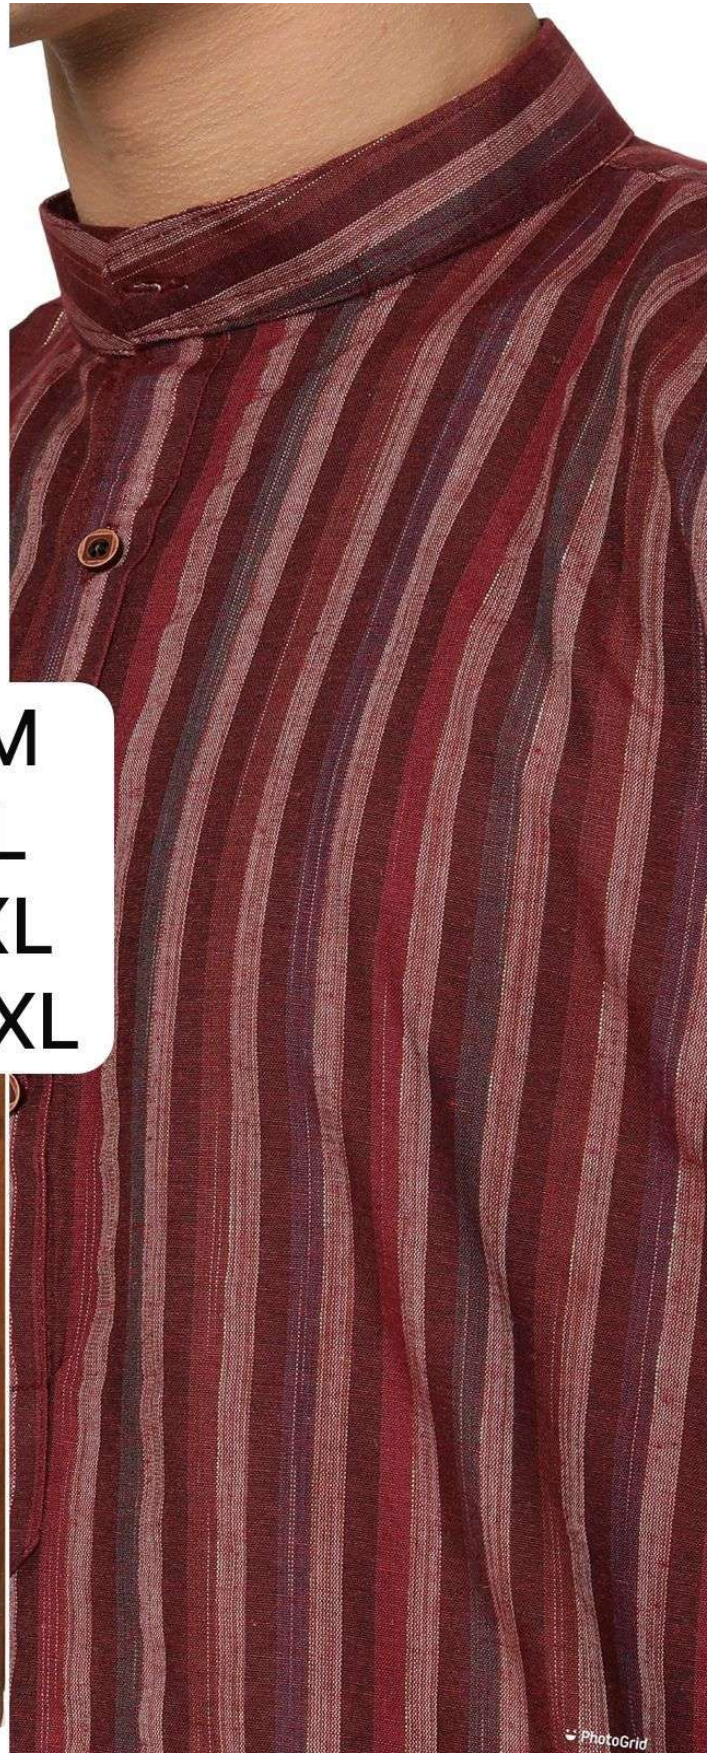

M
XXL

M
Only

M
L
XL
XXL

		SIZE CHART	IN INCHES
SIZE NO	KURTA CHEST (WITH LOOSING)	KURTA LENGTH	SHOULDER
M	41"	39"	17.5"
L	43"	39"	18"
XL	46"	41"	19"
XXL	48"	41"	19.5"

M
XL
XXL

M
L
XXL

M
L

M
XXL

M
L
XL
XXL

M
L
XL
XXL