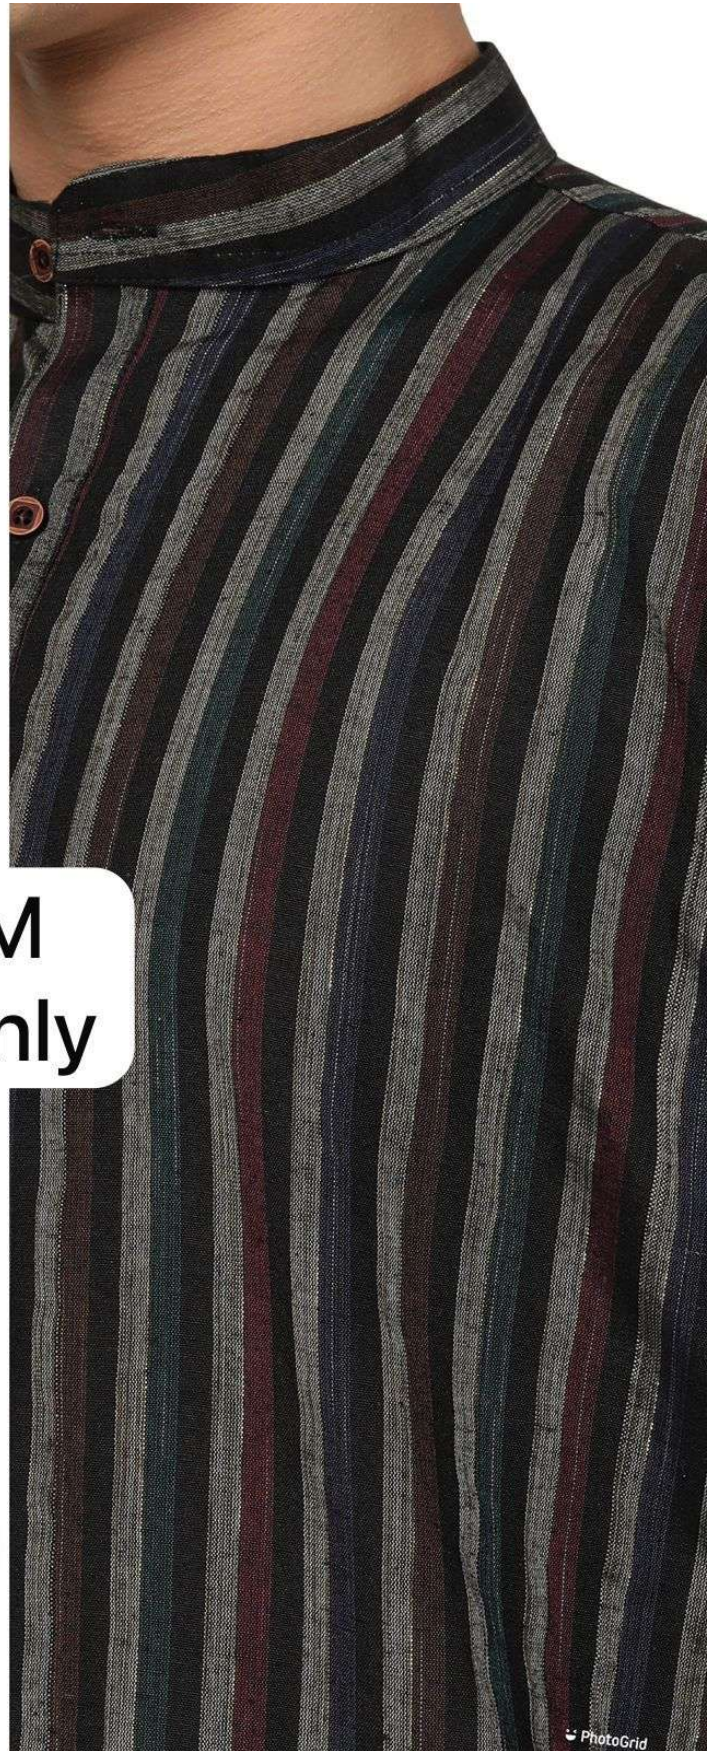

M
XXL

M
Only

M
L
XL
XXL

		SIZE CHART	IN INCHES
SIZE NO	KURTA CHEST (WITH LOOSING)	KURTA LENGTH	SHOULDER
M	41"	39"	17.5"
L	43"	39"	18"
XL	46"	41"	19"
XXL	48"	41"	19.5"

M
XL
XXL

M
L
XXL

M
L

M
XXL

M
L
XL
XXL

M
L
XL
XXL