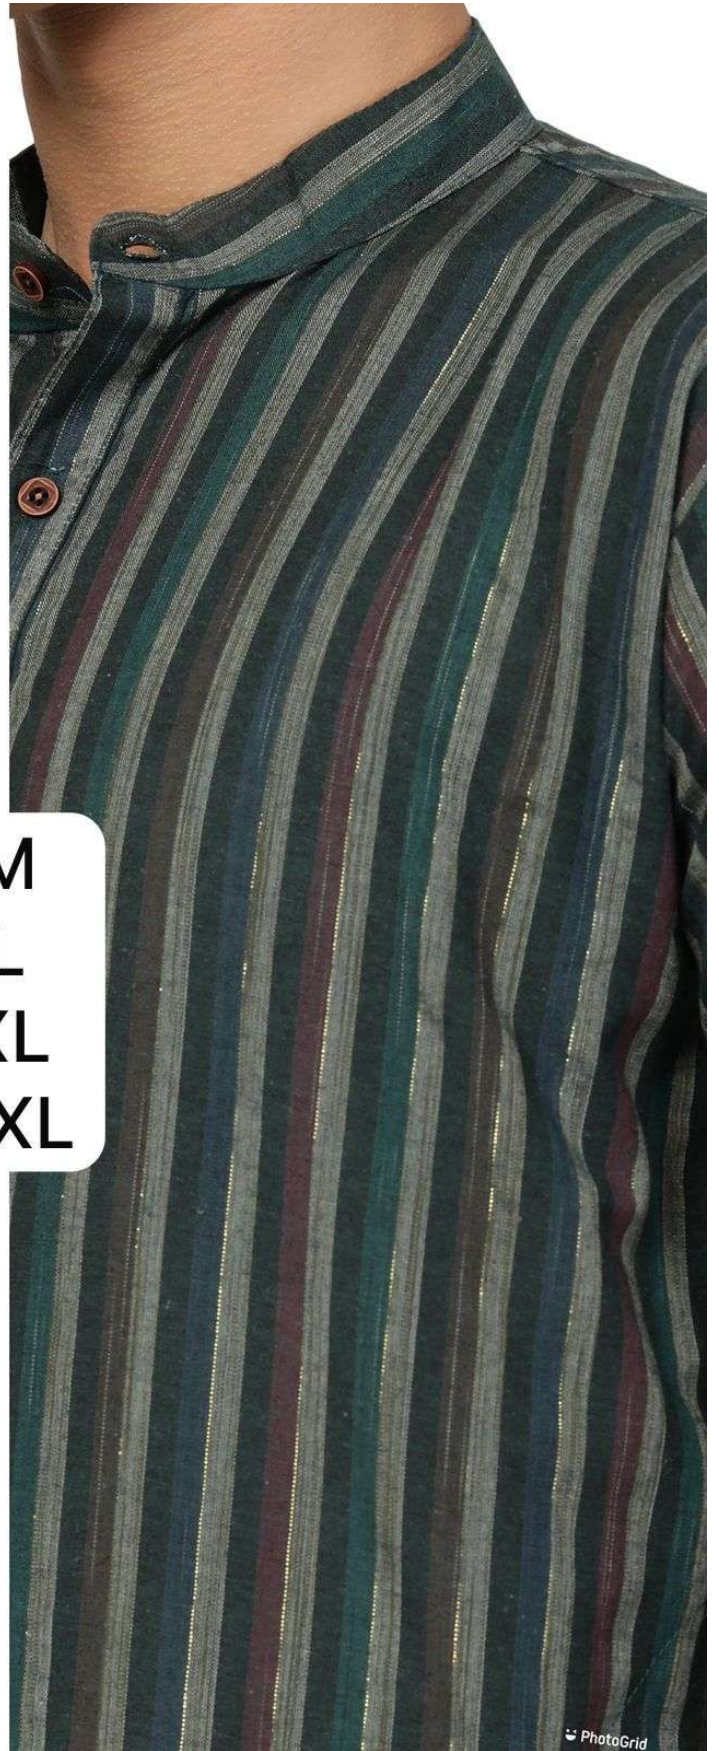

M
XXL

M
Only

M
L
XL
XXL

		SIZE CHART	IN INCHES
SIZE NO	KURTA CHEST (WITH LOOSING)	KURTA LENGTH	SHOULDER
M	41"	39"	17.5"
L	43"	39"	18"
XL	46"	41"	19"
XXL	48"	41"	19.5"

M
XL
XXL

PhotoGrid

M
L
XXL

M
L

M
XXL

M
L
XL
XXL

M
L
XL
XXL