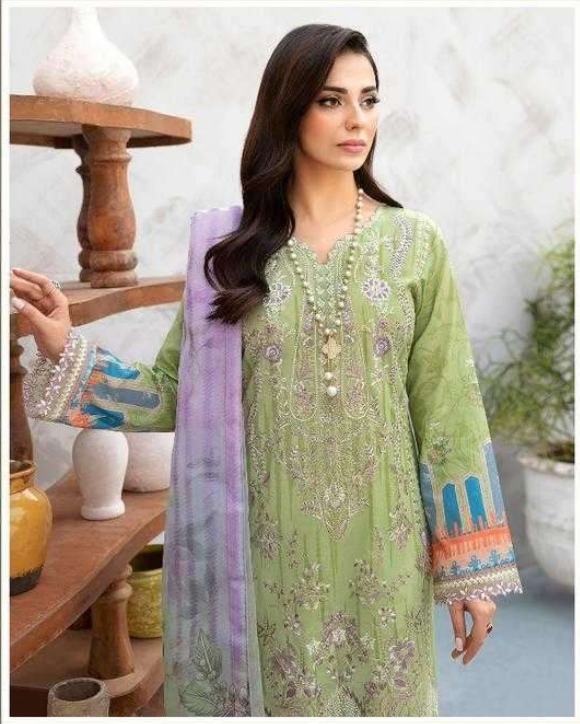

**CHEVRON
PREMIUM COLLECTION
VOL - 7**

CHEVRON
PREMIUM COLLECTION

VOL-7

Shree
PARS

CHEVRON
PREMIUM COLLECTION
VOL - 7

3574

CHEVRON
PREMIUM COLLECTION
VOL - 7

The right side of the image features a vertical panel with a light, textured background. It contains the 'Shree' logo at the top, followed by the text 'CHEVRON PREMIUM COLLECTION' and 'VOL - 7' in a bold, sans-serif font. A dark green horizontal bar is positioned behind the text 'VOL - 7'.

3575

CHEVRON
PREMIUM COLLECTION
VOL - 7

CHEVRON
PREMIUM COLLECTION
VOL - 7

3575

CHEVRON
PREMIUM COLLECTION
VOL - 7

CHEVRON
PREMIUM COLLECTION
VOL - 7

Shree
FAB

CHEVRON
PREMIUM COLLECTION
VOL - 7