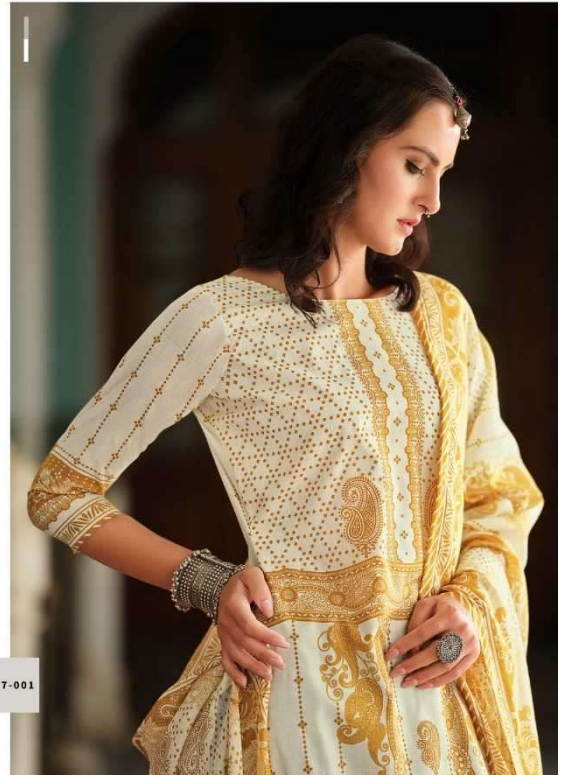

Zuffat®

547-001