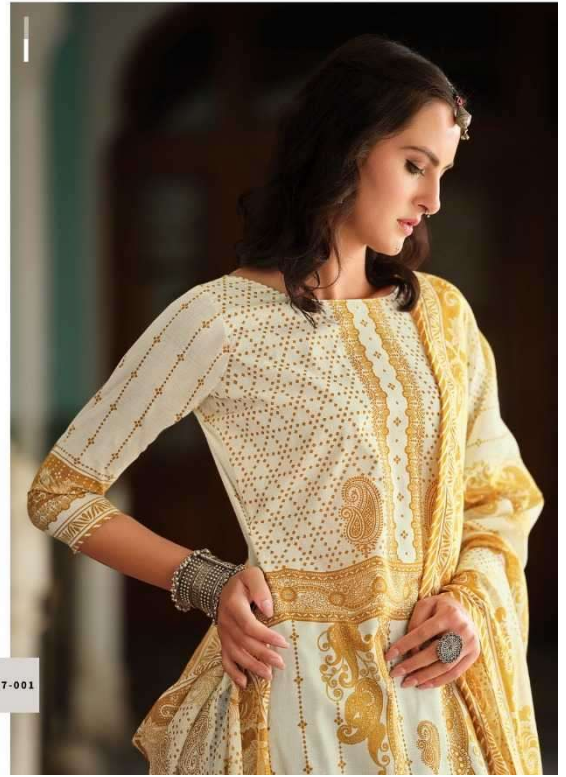

Zuffat®
DESIGNER WEAR

547-001