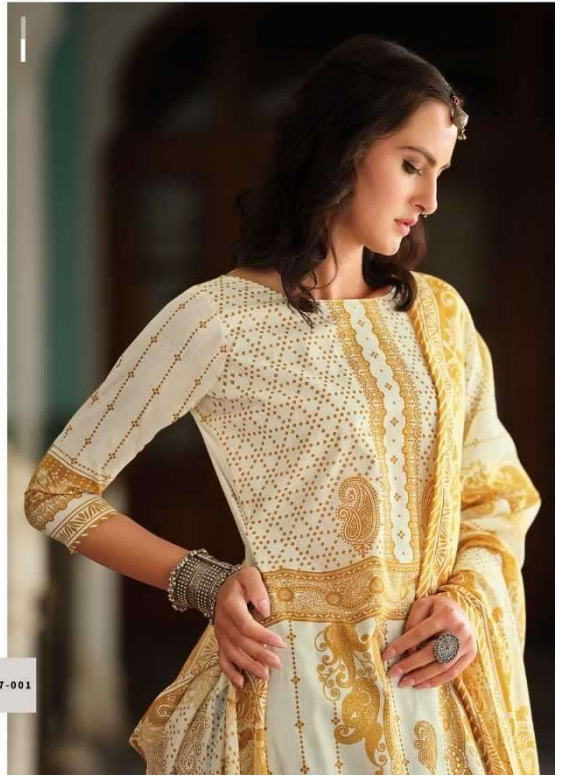

Zuffat®

547-001