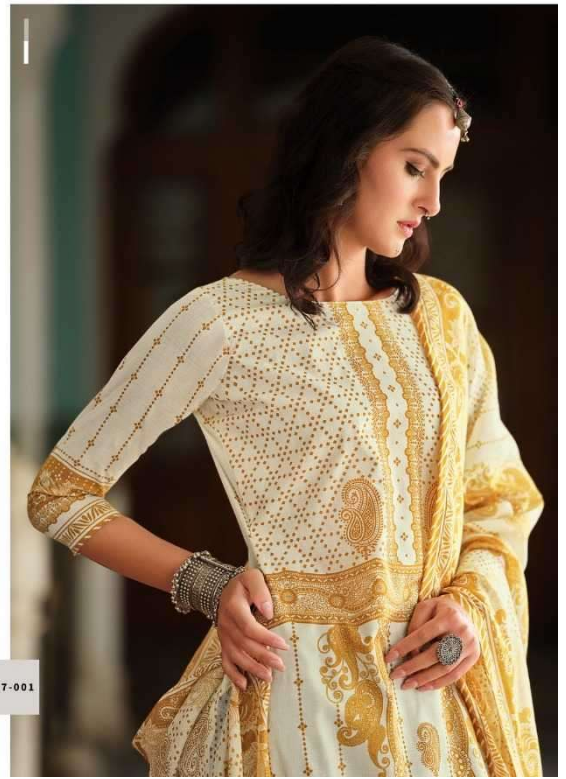

Zuffat®

547-001