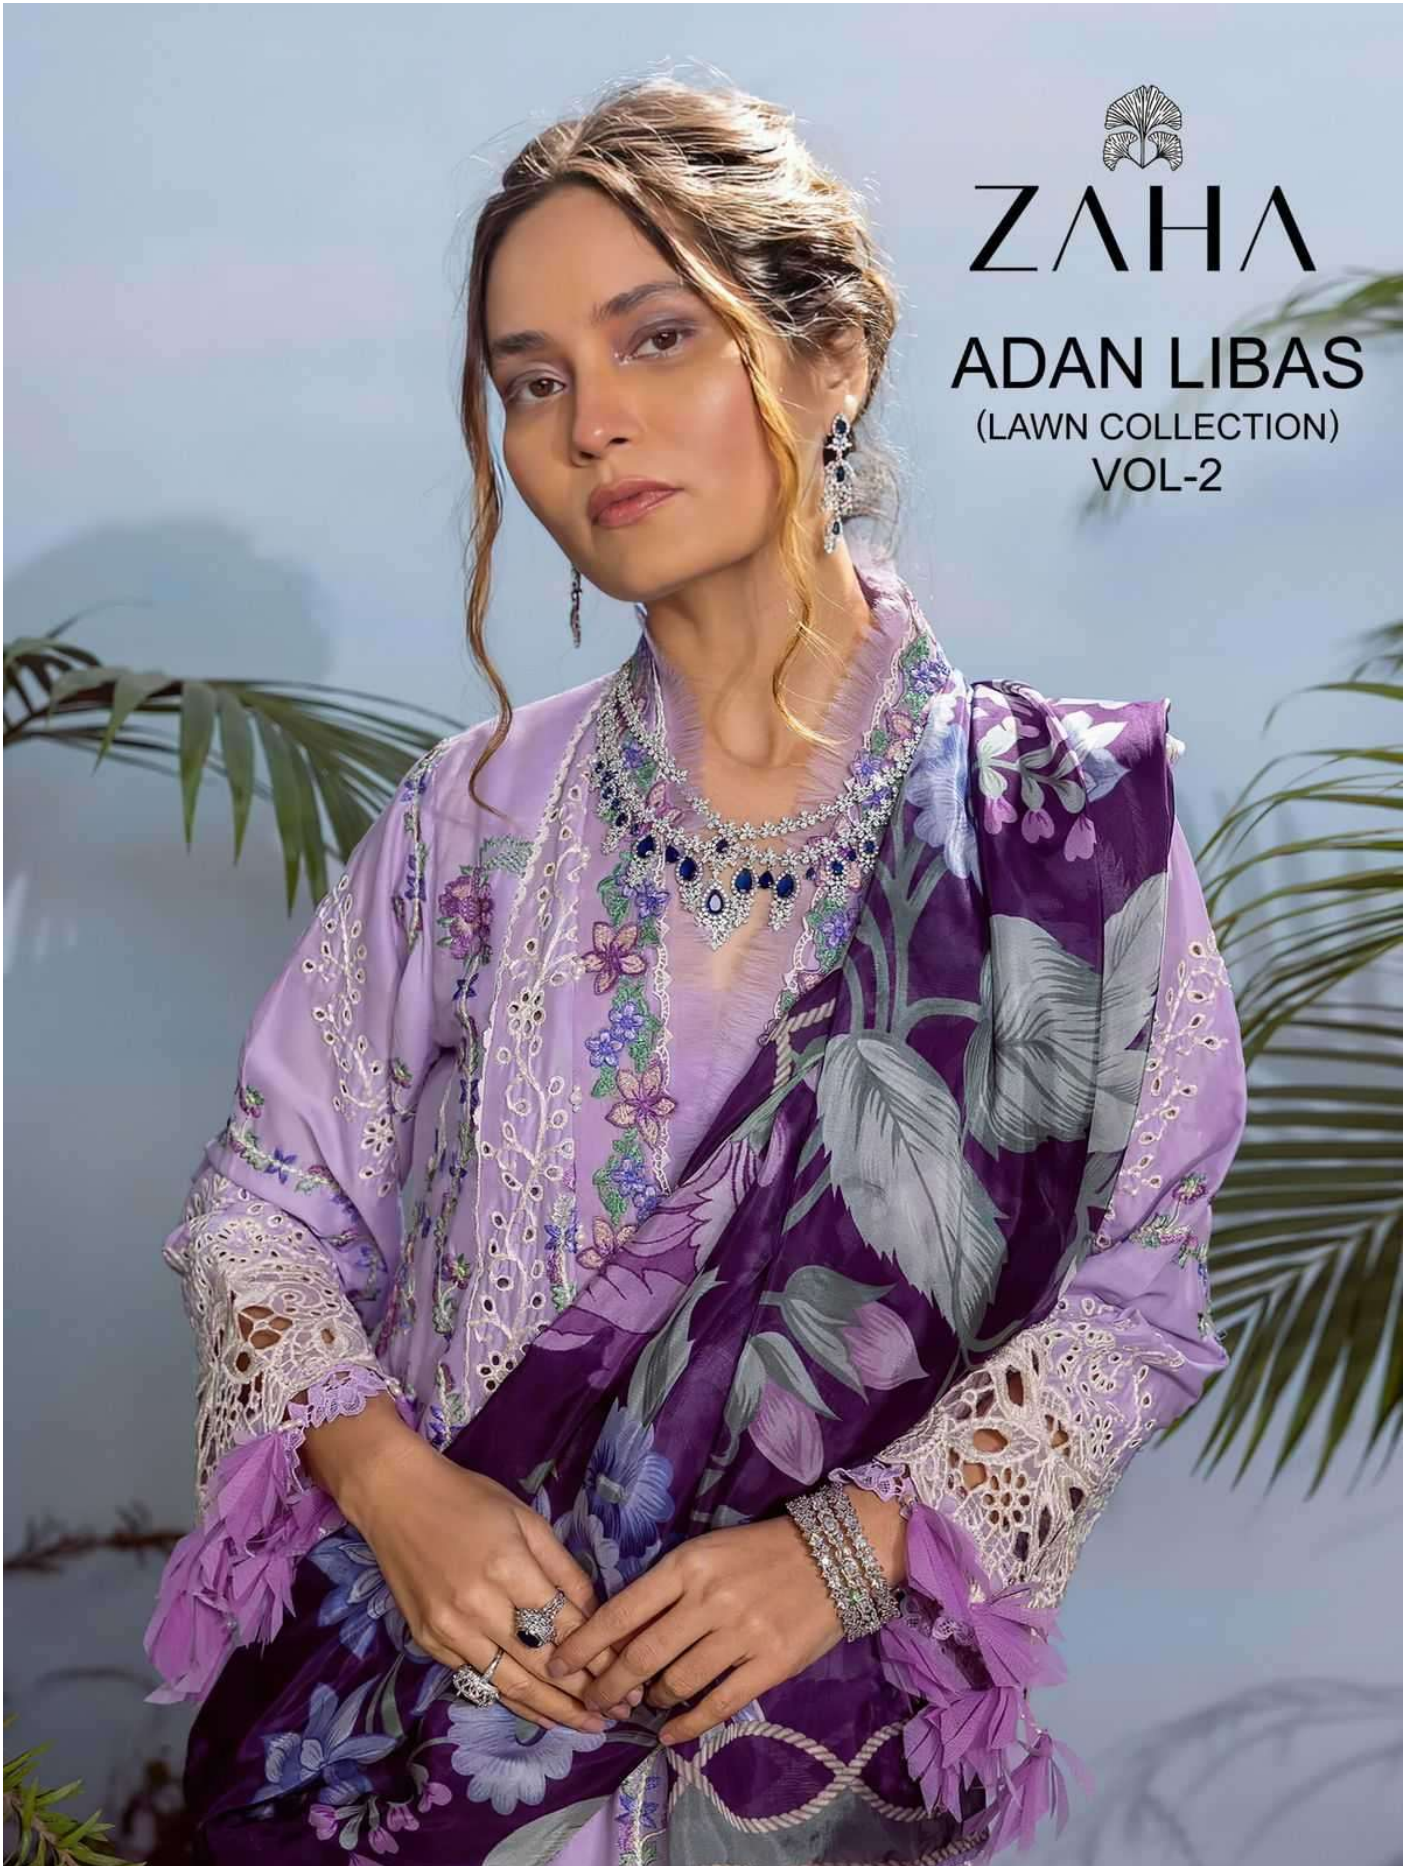

ZAHA

ADAN LIBAS
(LAWN COLLECTION)
VOL-2

ADAN LIBAS
(LAWN COLLECTION
VOL-2
TOP - Cambric Cotte-
Heavy Embroid

ZAHHA
D.No
DUPATTA

ADAN LIBAS
(LAWN COLLECTION)
VOL-2

ZAHA

D.No.10313

TOP Cambric Cotton With
Heavy Embroidery Work

BOTTOM-INNER Semi Lawn

DUPATTA Tubby Silk with
Print

ADAN LIBAS
(LAWN COLLECTION)
VOL-2

TOP Cambric Cotton With Heavy Embroidery Work

BOTTOM-INNER Semi Lawn **DUPATTA** Tubby Silk with Print

10311

10312

10313

ZAHA

ADAN LIBAS

(LAWN COLLECTION)

VOL-2

ADAN LIBAS
(LAWN COLLECTION)
VOL-2

ZAHA

D.No.10311

TOP Cambric Cotton With
Heavy Embroidery Work

BOTTOM-INNER Semi Lawn

DUPATTA Tubby Silk with
Print

ADAN LIBAS
(LAWN COLLECTION)
VOL-2

TOP - Cambric Cotton With
Heavy Embroidery Work

ZAHIA

BOTTOM-INNOVATIVE Semi Lawn

D. No. 100
D. No. 100

ADAN LIBAS
(LAWN COLLECTION)
VOL-2