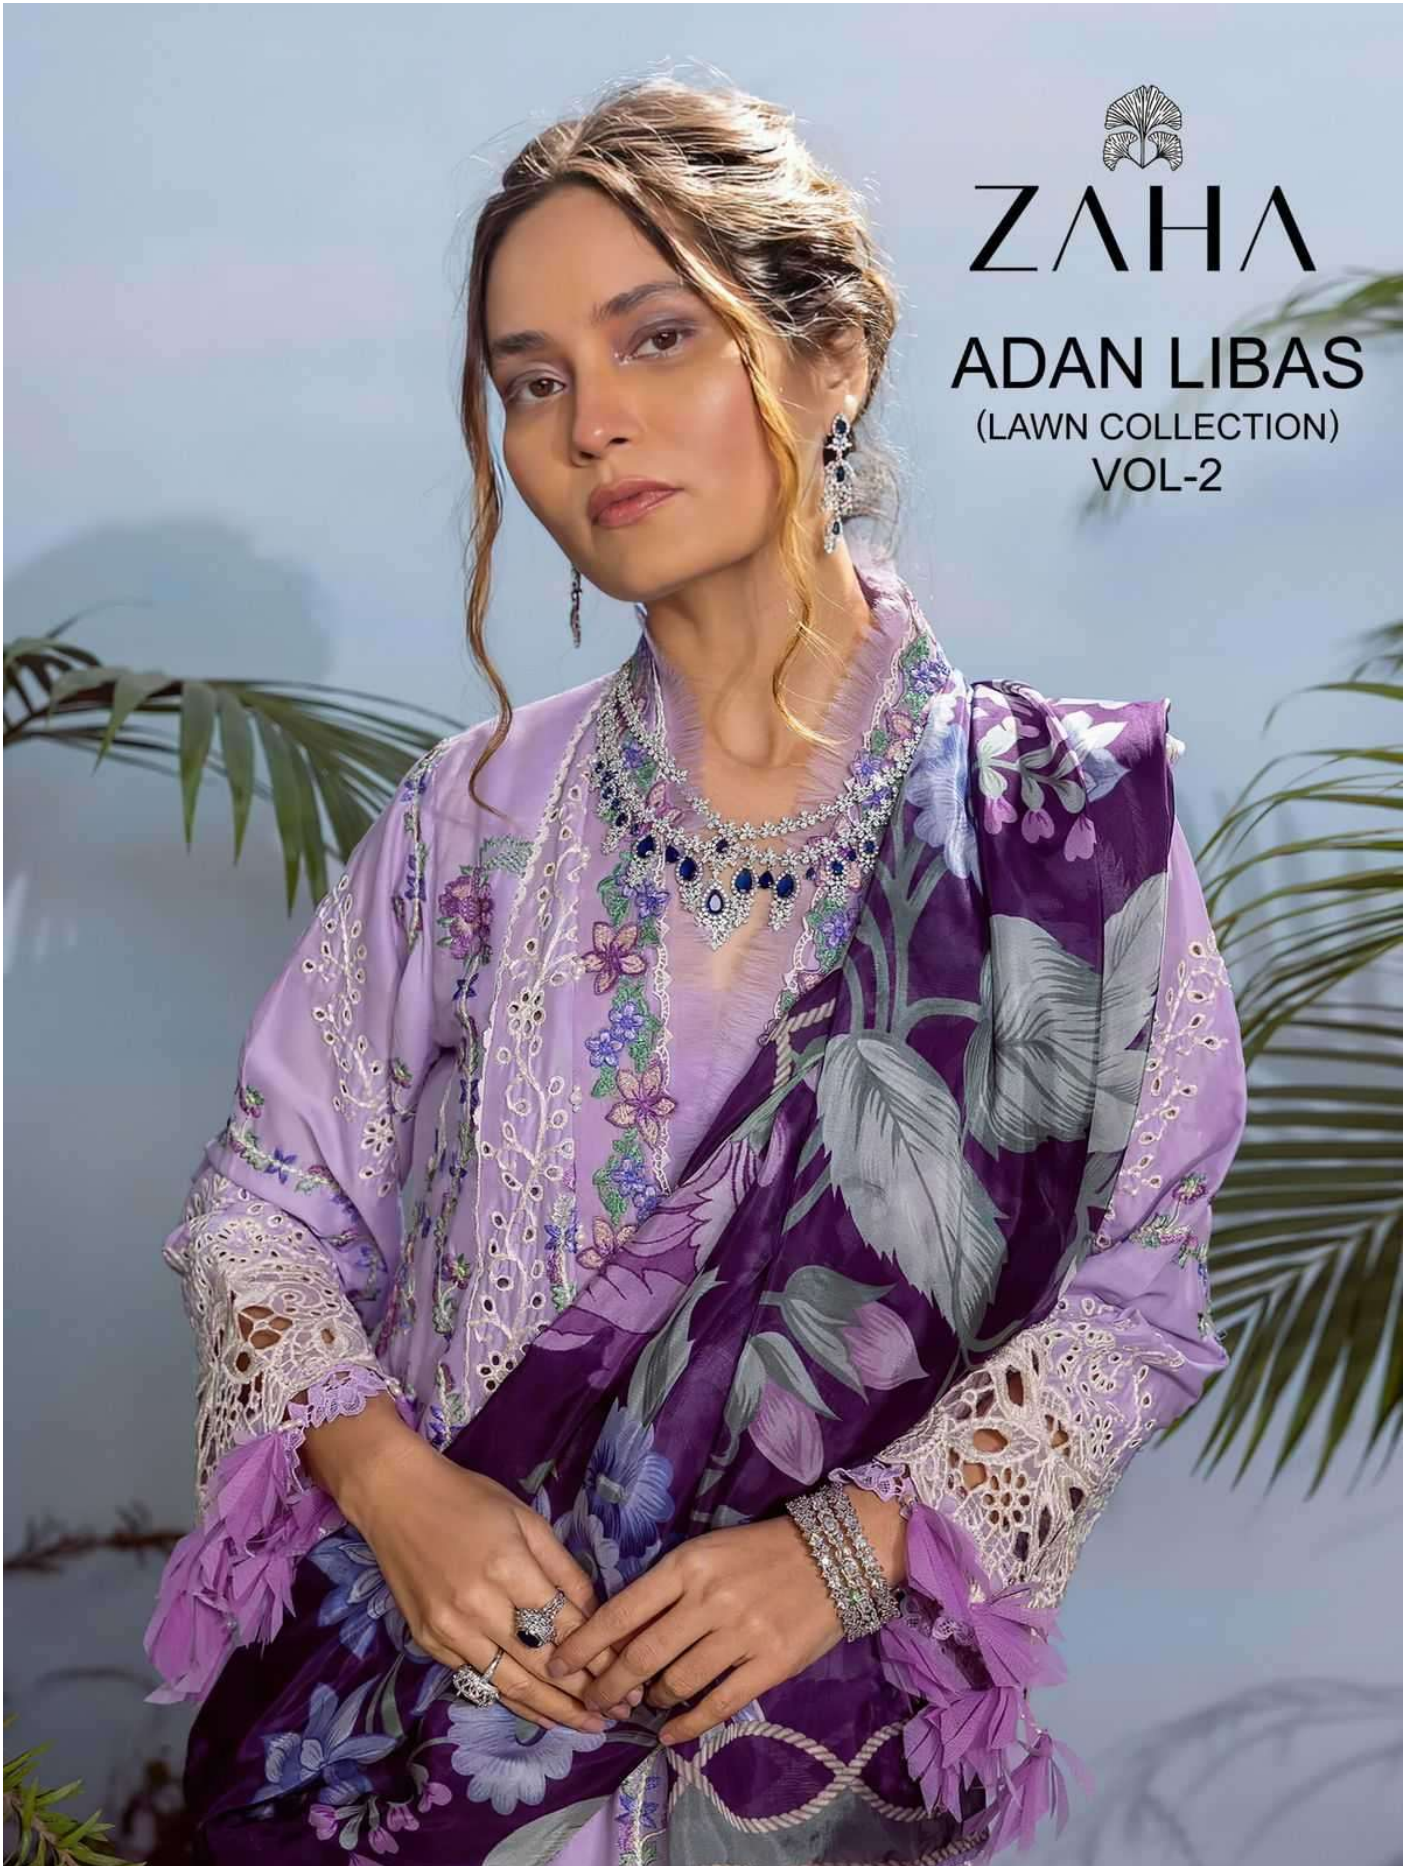

ZAHA

ADAN LIBAS

(LAWN COLLECTION)

VOL-2

ADAN LIBAS
(LAWN COLLECTION
VOL-2)
TOP Cambric Cotton
Heavy Embroid

ZAHHA
D.No
DUPATTA

ADAN LIBAS
(LAWN COLLECTION)
VOL-2

ZAHA

D.No.10313

TOP Cambric Cotton With
Heavy Embroidery Work

BOTTOM-INNER Semi Lawn

DUPATTA Tubby Silk with
Print

ADAN LIBAS

(LAWN COLLECTION)
VOL-2

TOP Cambric Cotton With Heavy Embroidery Work

BOTTOM-INNER Semi Lawn **DUPATTA** Tubby Silk with Print

ZAHA

D.No.10311

TOP Cambric Cotton With
Heavy Embroidery Work

BOTTOM-INNER Semi Lawn

DUPATTA Tubby Silk with
Print

ADAN LIBAS
(LAWN COLLECTION)
VOL-2
TOP - Cambric Cotton With Heavy Embroidery Work
BOTTOM - INNAMI Semi Lawn