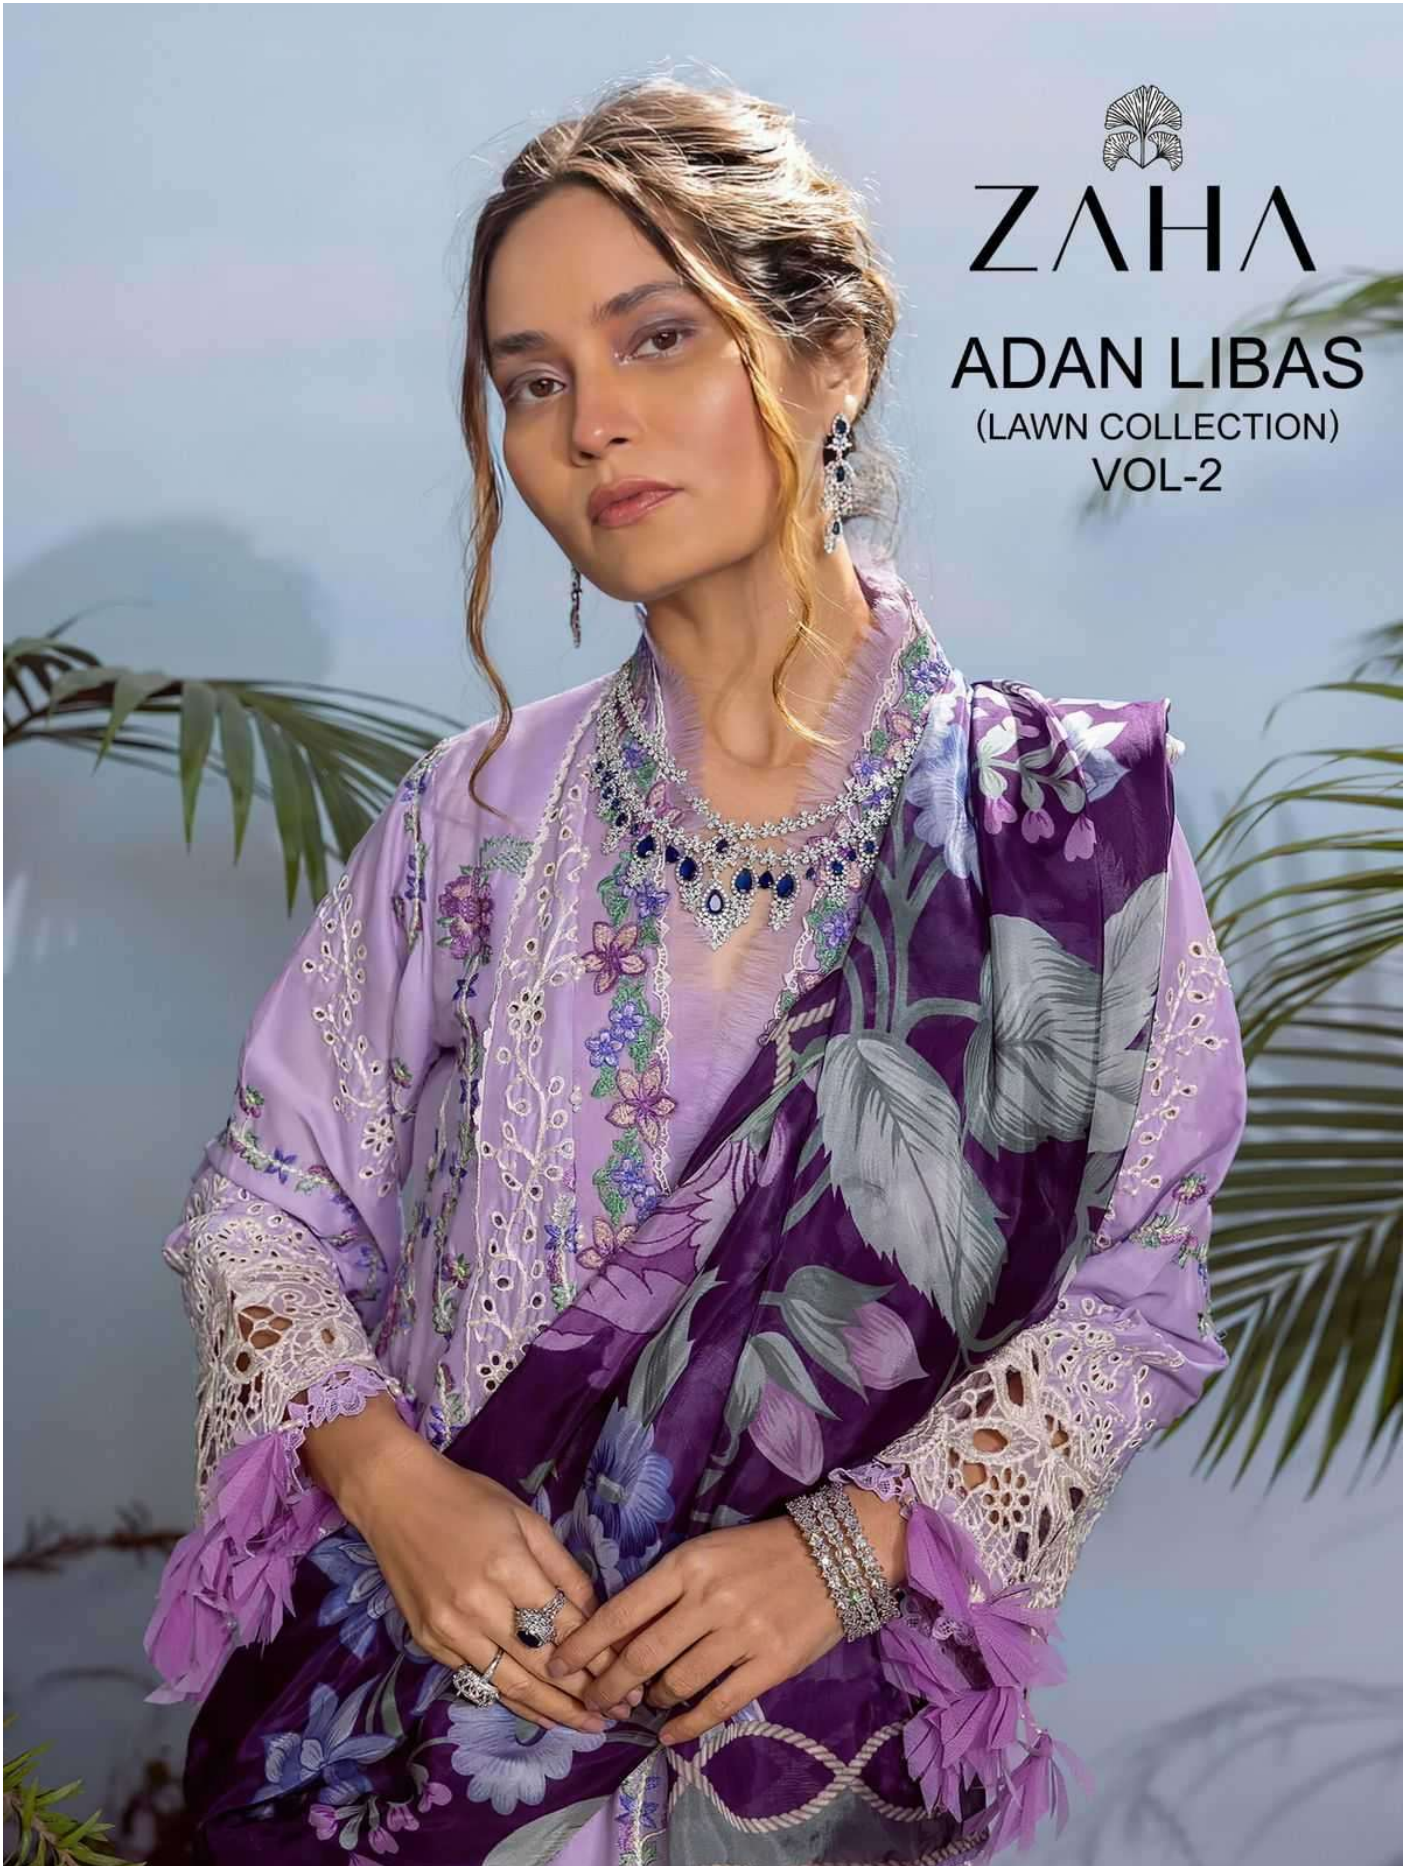

ZAHA

ADAN LIBAS

(LAWN COLLECTION)

VOL-2

ADAN LIBAS  
(LAWN COLLECTION  
VOL-2  
TOP - Cambric Cotte-  
Heavy Embroid

**ZAHHA**  
MER Semi Lawn  
D.No  
DUPATTA

**ADAN LIBAS**  
(LAWN COLLECTION)  
VOL-2

**ZAHA**

**D.No.10313**

**TOP** Cambric Cotton With  
Heavy Embroidery Work

**BOTTOM-INNER** Semi Lawn

**DUPATTA** Tubby Silk with  
Print

**ADAN LIBAS**  
(LAWN COLLECTION)  
VOL-2

**TOP** Cambric Cotton With Heavy Embroidery Work

**BOTTOM-INNER** Semi Lawn **DUPATTA** Tubby Silk with Print

10311

10312

10313

ZAHA

ADAN LIBAS  
(LAWN COLLECTION)  
VOL-2

**ADAN LIBAS**  
(LAWN COLLECTION)  
VOL-2

**ZAHA**

D.No.10311

**TOP** Cambric Cotton With  
Heavy Embroidery Work

**BOTTOM-INNER** Semi Lawn

**DUPATTA** Tubby Silk with  
Print

ADAN LIBAS  
(LAWN COLLECTION)  
VOL-2

TOP - Cambric Cotton With  
Heavy Embroidery Work