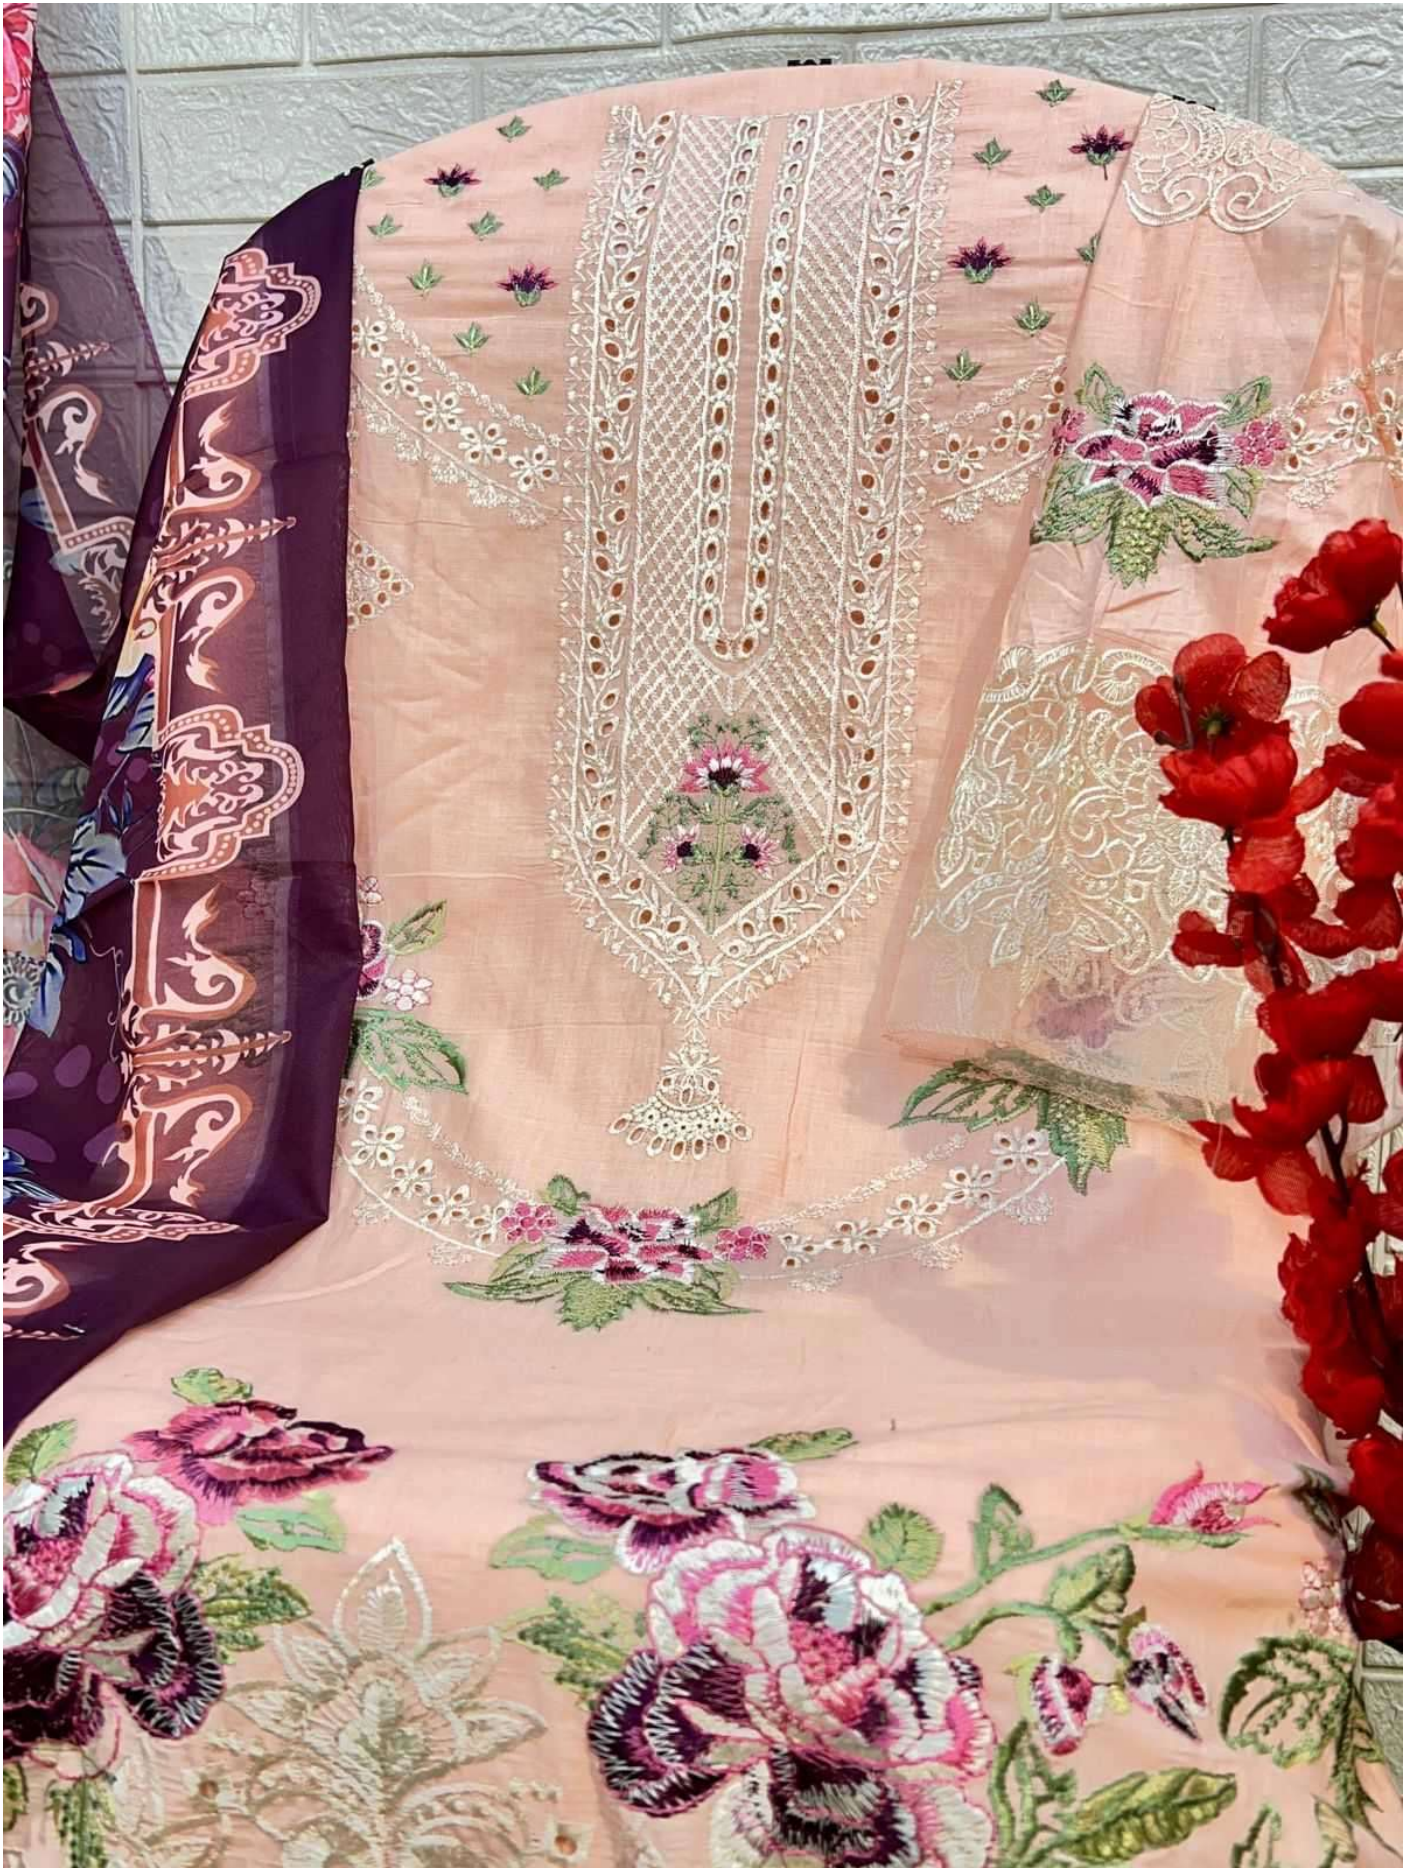

BOTTOM-INNER Semi Lawn

DUPATTA Tubby Silk with
Print

ADAN LIBAS
(LAWN COLLECTION)
VOL-2

TOP Cambric Cotton With Heavy Embroidery Work

BOTTOM-INNER Semi Lawn **DUPATTA** Tubby Silk with Print

10311

10312

10313

BOTTOM-INNER Semi Lawn

DUPATTA Tubby Silk with
Print

ADAN LIBAS
(LAWN COLLECTION)
VOL-2

TOP - Cambric Cotton With
Heavy Embroidery Work

ZAHIA

BOTTOM-INNOVATIVE Semi Lawn

D. No. 100
D. No. 100

ADAN LIBAS
(LAWN COLLECTION)
VOL-2

BOTTOM-INNER Semi Lawn

DUPATTA Tubby Silk with
Print

ADAN LIBAS
(LAWN COLLECTION)
VOL.2

ZAHA D.No 0312

TOP: Cambric Cotton With Heavy Embroidery Work
BOTTOM-INNER: Semi L

ADAN LIBA
LAWN COLLECTION
VOL-2
Cambrie Cotton
Heavy Embroider