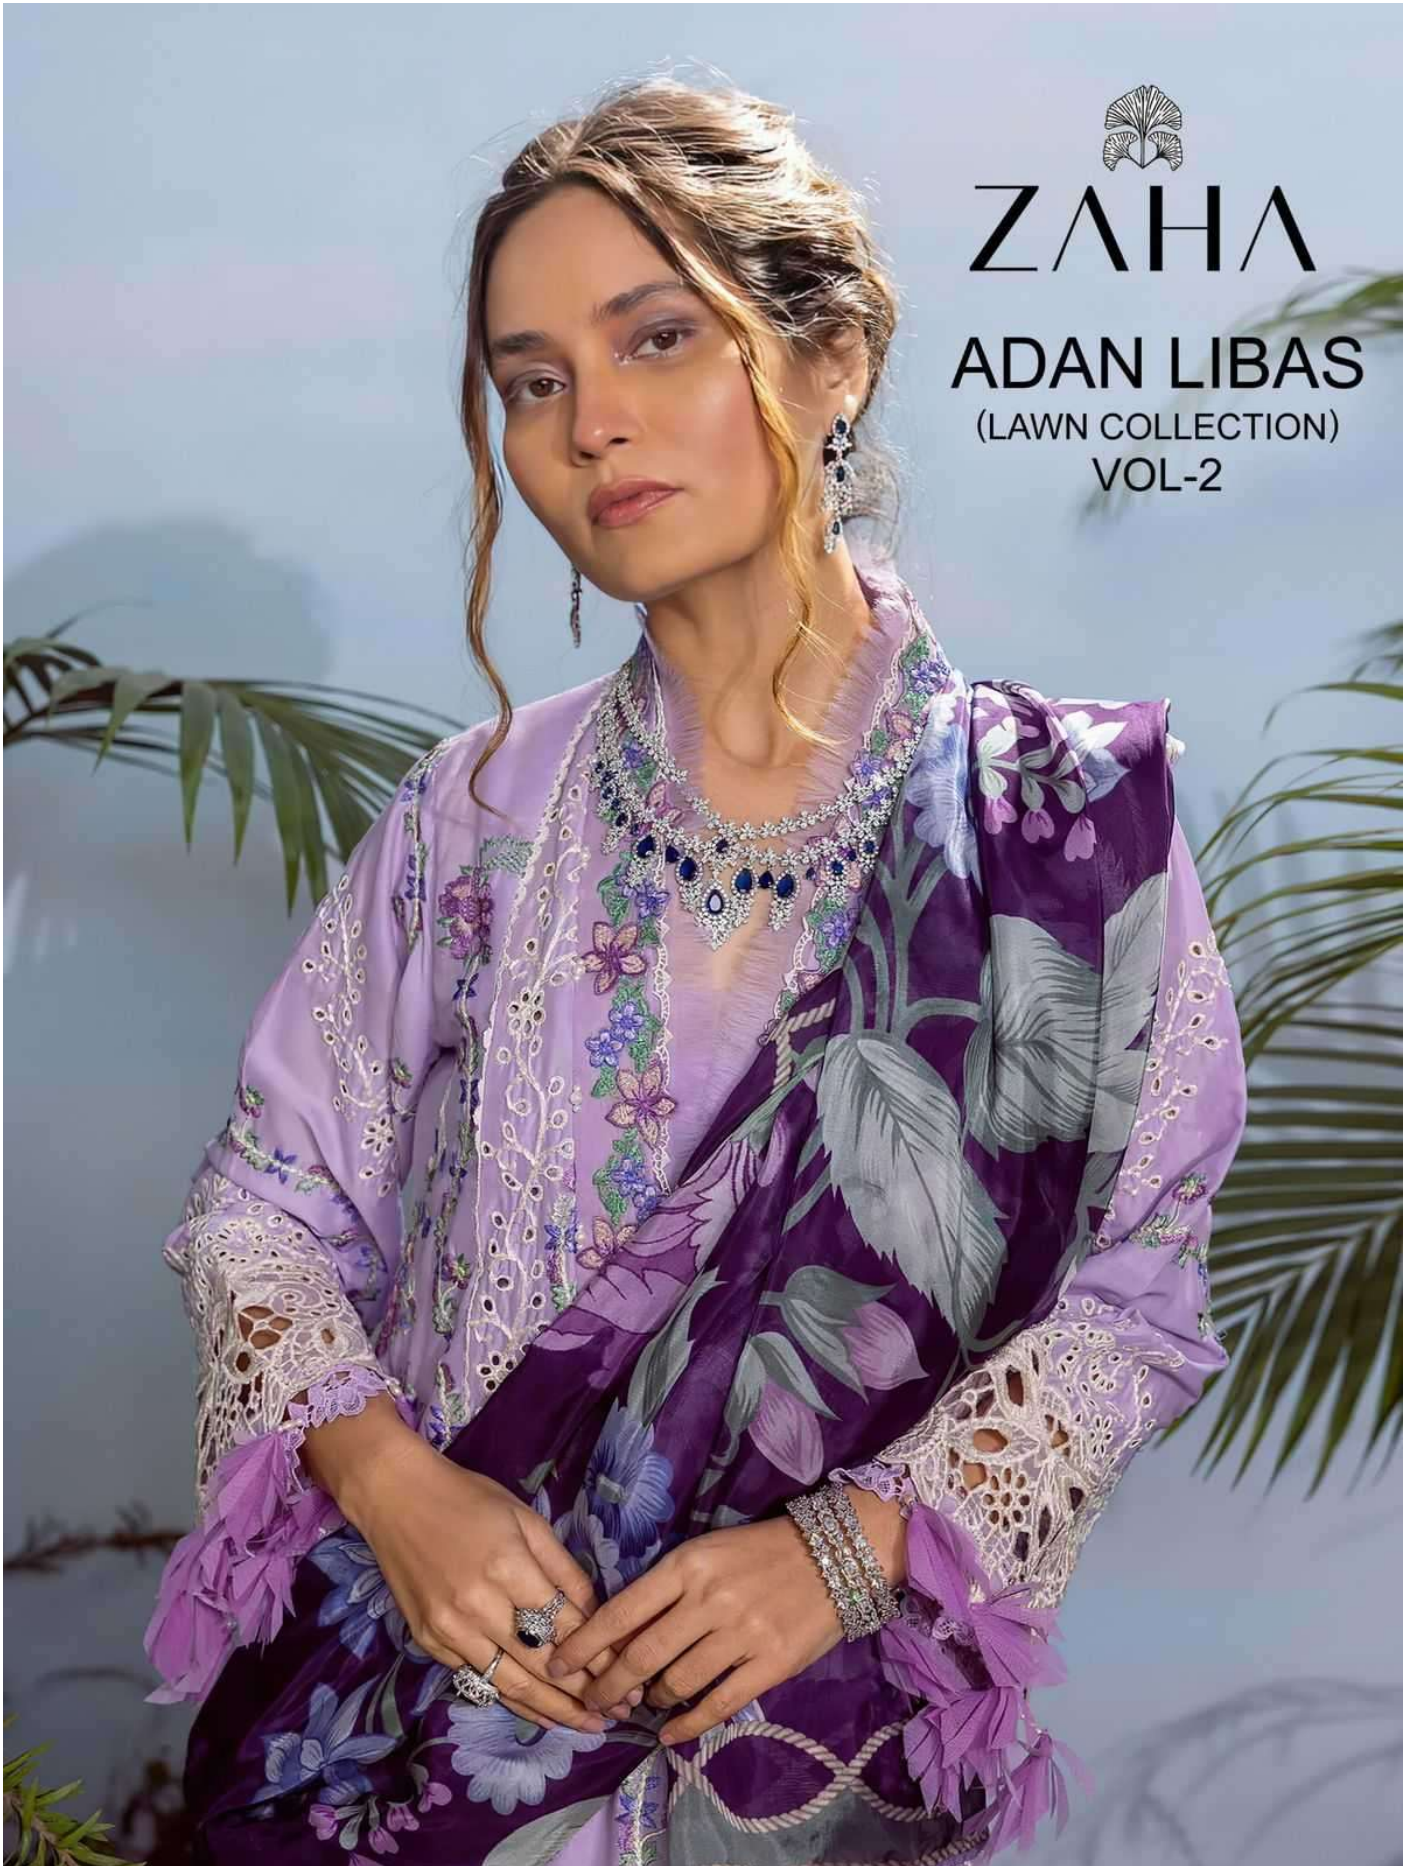

ZAHA

ADAN LIBAS
(LAWN COLLECTION)
VOL-2

ADAN LIBAS
(LAWN COLLECTION
VOL-2
TOP - Cambric Cotte-
Heavy Embroid

ZAHHA
D.No
DUPATTA

ADAN LIBAS
(LAWN COLLECTION)
VOL-2

ZAHA

D.No.10313

TOP Cambric Cotton With
Heavy Embroidery Work

BOTTOM-INNER Semi Lawn

DUPATTA Tubby Silk with
Print

ADAN LIBAS
(LAWN COLLECTION)
VOL-2

TOP Cambric Cotton With Heavy Embroidery Work

BOTTOM-INNER Semi Lawn **DUPATTA** Tubby Silk with Print

10311

10312

10313

ZAHA

ADAN LIBAS

(LAWN COLLECTION)

VOL-2

ADAN LIBAS
(LAWN COLLECTION)
VOL-2

ZAHA

D.No.10311

TOP Cambric Cotton With
Heavy Embroidery Work