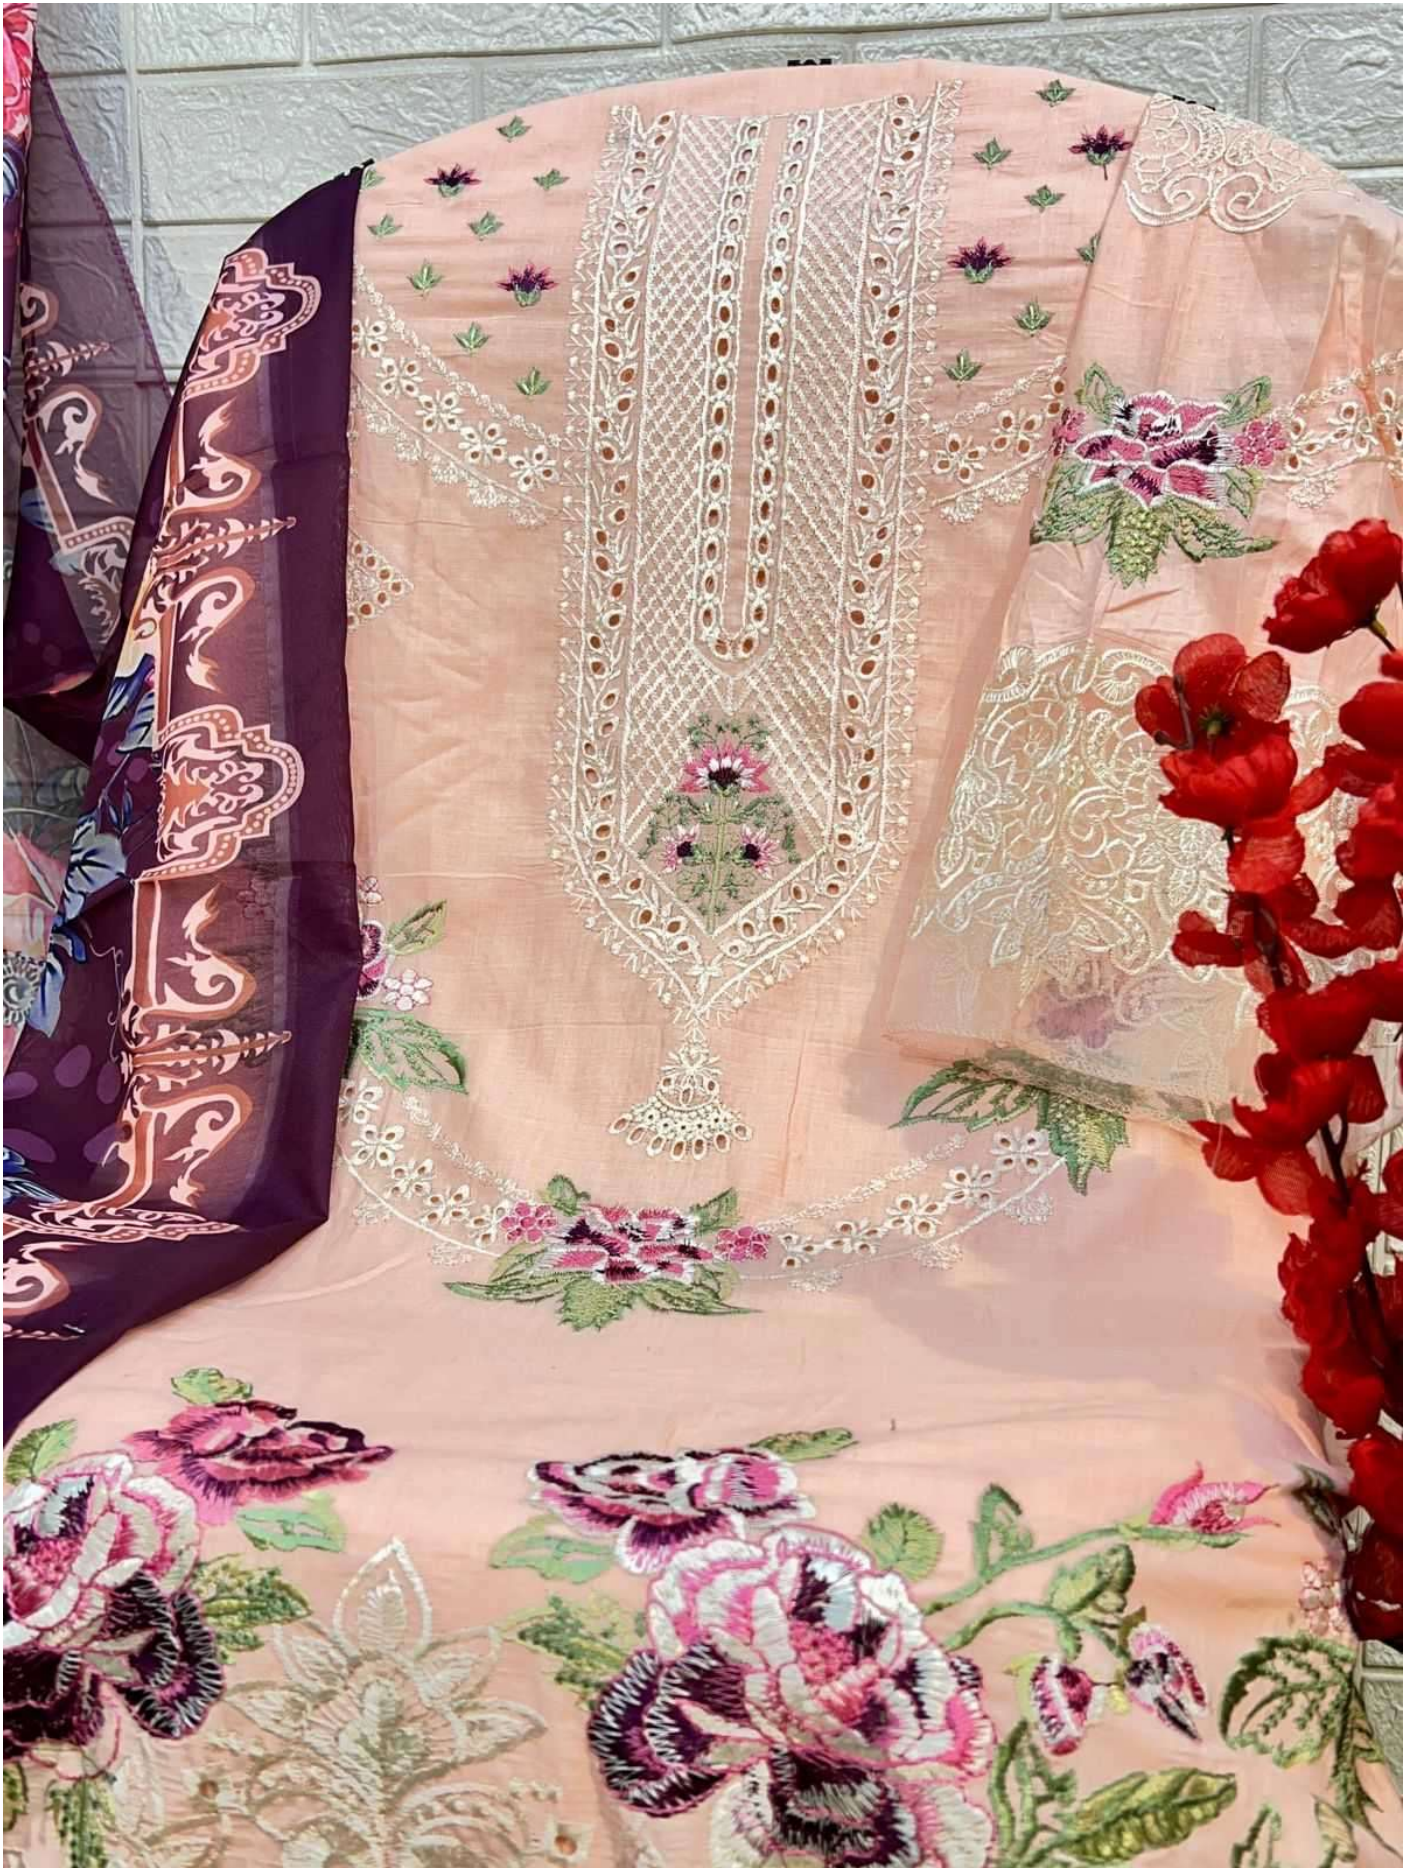

**D.No.10313**

**TOP** Cambric Cotton With  
Heavy Embroidery Work

**BOTTOM-INNER** Semi Lawn

**DUPATTA** Tubby Silk with  
Print

**ADAN LIBAS**  
(LAWN COLLECTION)  
VOL-2

**TOP** Cambric Cotton With Heavy Embroidery Work

D.No.10311

**TOP** Cambric Cotton With  
Heavy Embroidery Work

**BOTTOM-INNER** Semi Lawn

**DUPATTA** Tubby Silk with  
Print

ADAN LIBAS  
(LAWN COLLECTION)  
VOL-2

TOP - Cambric Cotton With  
Heavy Embroidery Work

**ZAHA**

**D.No.10312**

**TOP** Cambric Cotton With  
Heavy Embroidery Work

**BOTTOM-INNER** Semi Lawn

**DUPATTA** Tubby Silk with  
Print

ADAN LIBAS  
(LAWN COLLECTION)  
VOL.2

**ZAHARA** D.No 10312

TOP: Cambic Cotton With Heavy Embroidery Work  
BOTTOM-INNER: Semi L