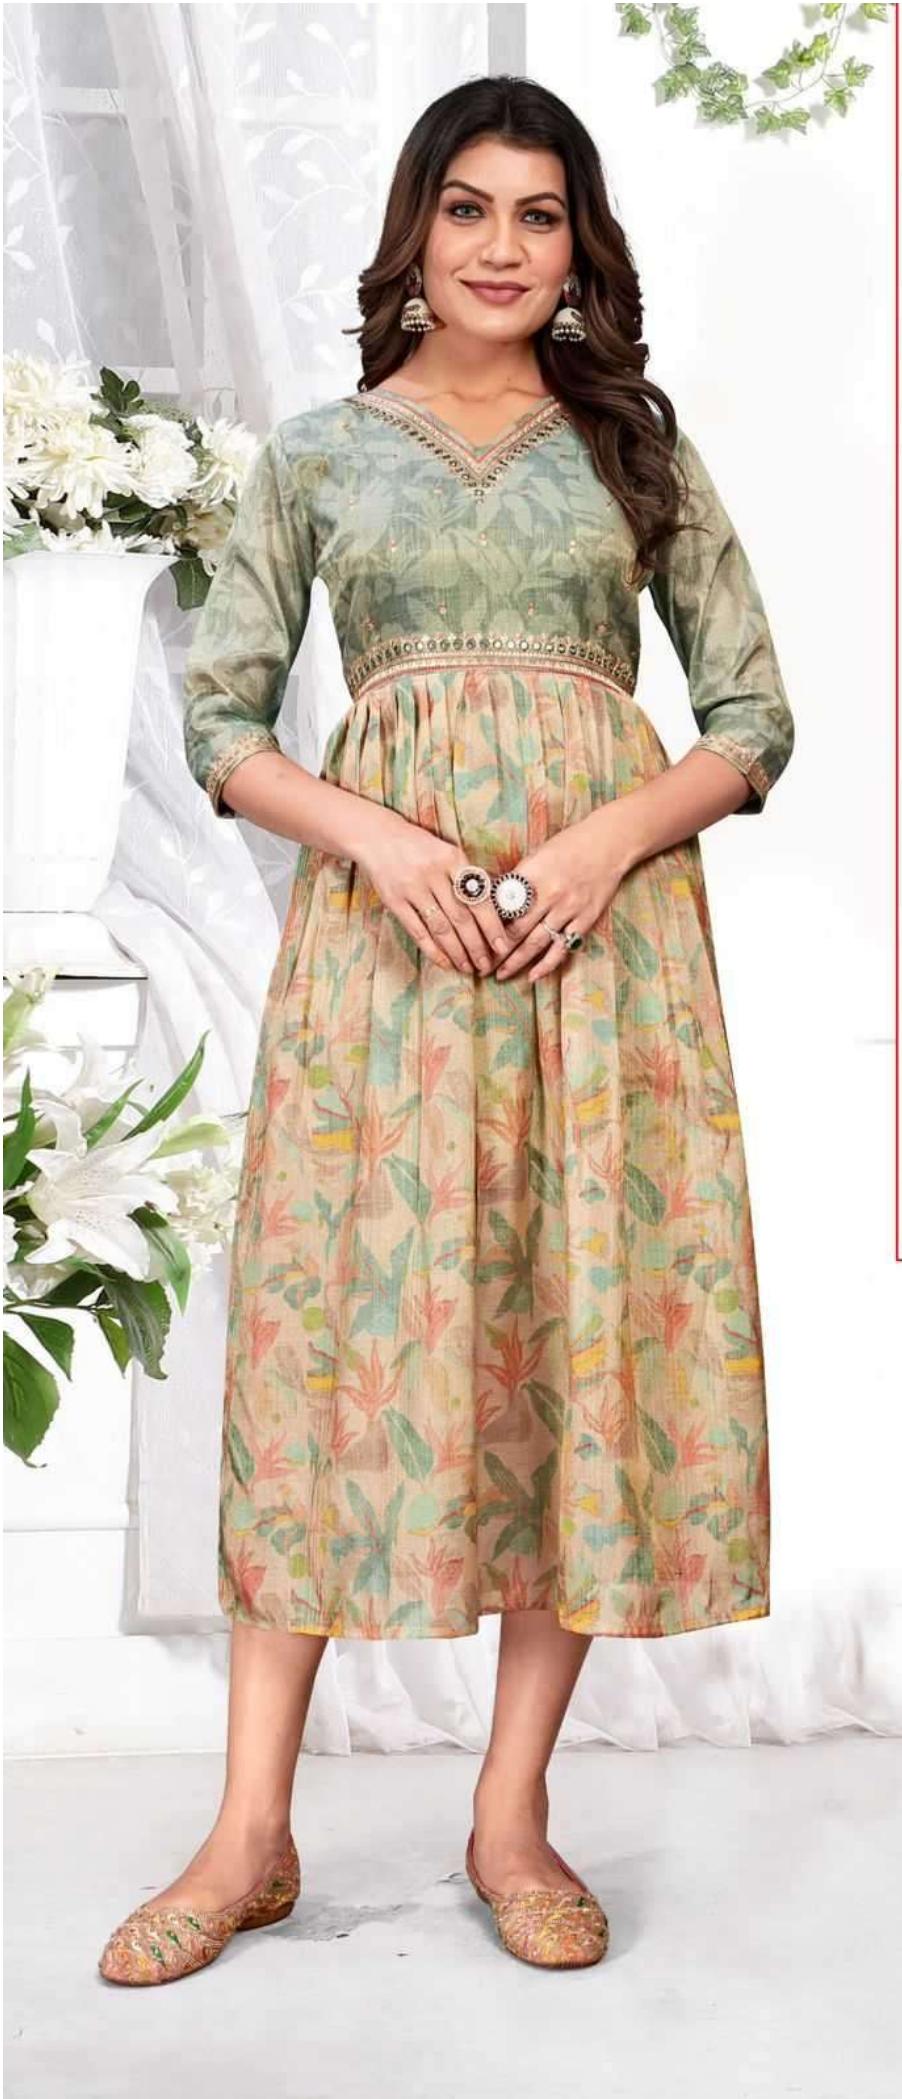

STARLINK[®]
Fashion For You

Ayesha 2.0

D.NO.2022

THE
FEMININE
Touch

Replace your out of date
Wardrobe with exotically
Patterned collection anded
red flowerd border
enhances feminine touch to
your personality.