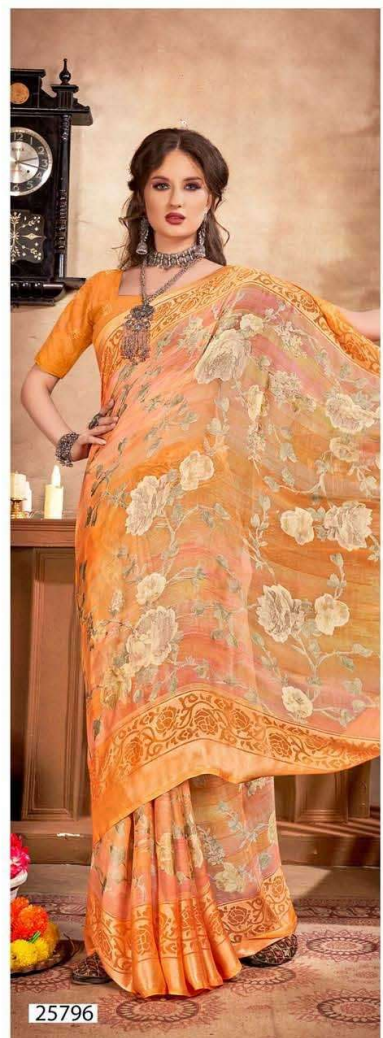

A woman with dark hair and makeup is wearing a vibrant green saree with a large floral print in shades of brown and gold. She is adorned with a multi-strand silver necklace, a matching bracelet, and a ring. Her hand is raised to her face in a thoughtful pose. The background is a textured, light-colored wall with a dark metal fixture on the left.

VALLABHI
PRINTS

INAAYA

25795

25796

25792

25793

25794

VALLABHI
PRINTS

DOWNLOAD ON PLAY STORE

TSV WORLD

Trendy Sarees | Shalwar Kameez | Vallabhi Prints | TV Plus

Elegant
ELEGANT

Enhance glamour in your style with the most majestic glance to enchant the world. Elegance is a stand out of the beauty and charm of their own kind. Beauty is a gesture and an array is the words to narrate an enchanting tale.

25791

A woman with dark hair and makeup is wearing a vibrant green saree with a large floral print in shades of brown and gold. She is adorned with a multi-strand necklace, a matching bracelet, and large earrings. She is posing with one hand near her face, looking upwards. The background is a textured, light-colored wall with a dark metal fixture on the left.