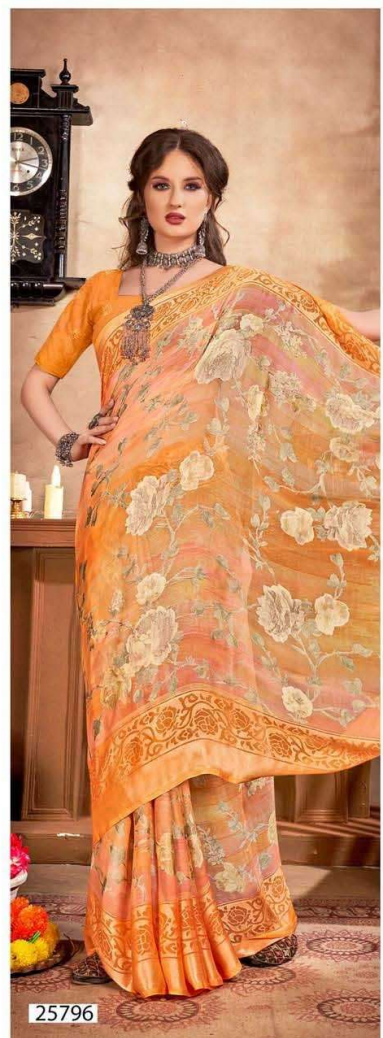

A woman with dark hair and makeup is wearing a vibrant green saree with a large floral print in shades of brown and gold. She is adorned with a multi-strand silver necklace, a matching bracelet, and a ring. Her hand is raised to her face in a thoughtful pose. The background is a textured, light-colored wall with a dark metal fixture on the left.

VALLABHI
PRINTS

INAAYA

25795

25796

25792

25793

25794

VALLABHI
PRINTS

DOWNLOAD ON PLAY STORE

TSV WORLD

Treem Sarees | Shaamant Weaves | Vallabhi Prints | V Plus

Elegant
ELEGANT

Enhance glamour in your style with the most majestic glance to enchant the world. Elegance is a stand out of the beauty and charm of their own kind. Beauty is a gesture and an array is the words to narrate an enchanting tale.

25791

A woman with dark hair and makeup is wearing a vibrant green saree with a large floral print in shades of brown and gold. She is adorned with a multi-strand pearl necklace, a matching bracelet, and large earrings. She is posing with one hand near her face. The background is a plain, light-colored wall with a decorative metal element on the left.