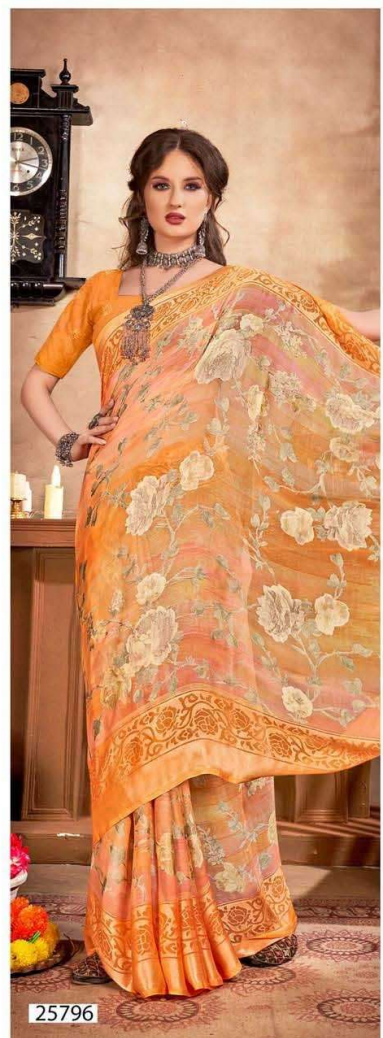

A woman with dark hair and makeup is wearing a vibrant green saree with a large floral print in shades of brown and gold. She is adorned with a heavy silver necklace, a matching bracelet, and a ring. She is looking upwards and to the left, with her hand near her face. The background is a textured, light-colored wall with a dark metal fixture on the left.

VALLABHI
PRINTS

INAAYA

25795

25796

25792

25793

25794

VALLABHI
PRINTS

DOWNLOAD ON PLAY STORE

TSV WORLD

Treem Sarees | Shikunt Weaves | Vallabhi Prints | V Plus

Elegant
ELEGANT

Enhance glamour in your style with the most majestic glance to enchant the world. Elegance is a stand out of the beauty and charm of their own kind. Beauty is a gesture and an array is the words to narrate an enchanting tale.

25791

A woman with dark hair and makeup is wearing a vibrant green saree with a large floral print in shades of brown and gold. She is adorned with a multi-strand pearl necklace, a large ornate earring, and a matching bracelet. She is posing with one hand near her face, looking upwards. The background is a plain, light-colored wall with a decorative metal element on the left.