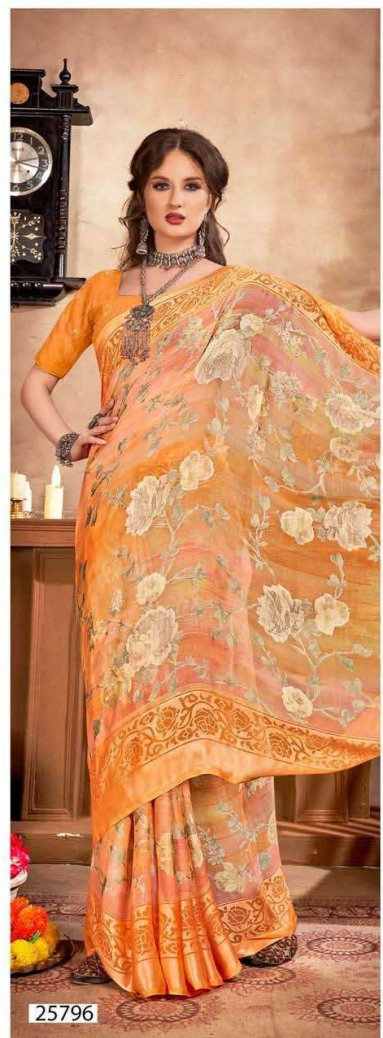

A woman with dark hair and makeup is wearing a vibrant green saree with a large floral print in shades of brown and gold. She is adorned with a multi-strand pearl necklace, a matching bracelet, and large earrings. She is posing with one hand near her face, looking upwards. The background is a textured, light-colored wall with a dark metal pillar on the left.

VALLABHI
PRINTS

INAAYA

25795

25796

25792

25793

25794

VALLABHI
PRINTS

DOWNLOAD ON PLAY STORE

TSV WORLD

Trendy Sarees | Shalwar Kameez | Vallabhi Prints | TV Plus

Elegant
ELEGANT

Enhance glamour in your style with the most majestic glance to enchant the world. Elegance is a stand out of the beauty and charm of their own kind. Beauty is a gesture and an array is the words to narrate an enchanting tale.

25791

A woman with dark hair and makeup is wearing a vibrant green saree with a large floral print in shades of brown and gold. She is adorned with a heavy silver necklace, matching earrings, and a bracelet. She is looking upwards and to the left, with her hand near her face. The background is a plain, light-colored wall with a decorative metal element on the left.