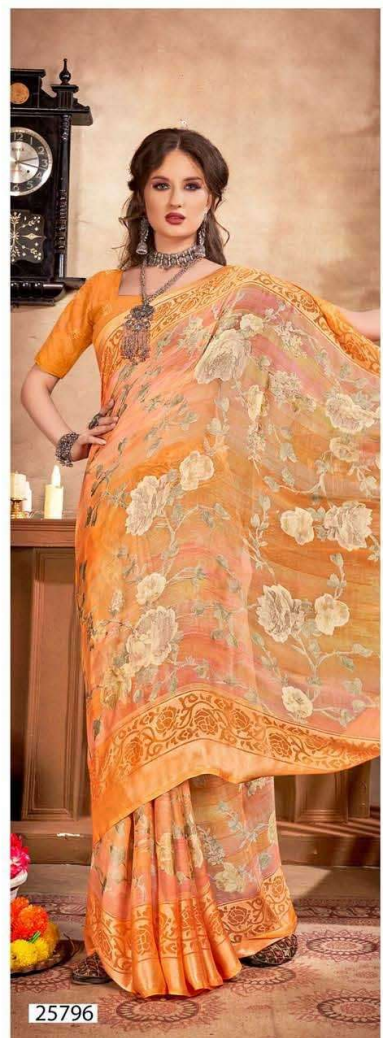

A woman with dark hair and makeup is wearing a vibrant green saree with a large floral print in shades of brown and gold. She is adorned with a heavy silver necklace, matching earrings, and a bracelet. She is posing with one hand near her face, looking upwards. The background is a plain, light-colored wall with a decorative metal element on the left.

VALLABHI
PRINTS

INAAYA

25795

25796

25792

25793

25794

VALLABHI
PRINTS

DOWNLOAD ON PLAY STORE

TSV WORLD

Treem Sarees | Shaamant Weaves | Vallabhi Prints | V Plus

Elegant
ELEGANT

Enhance glamour in your style with the most majestic glance to enchant the world. Elegance is a stand out of the beauty and charm of their own kind. Beauty is a gesture and an array is the words to narrate an enchanting tale.

25791

A woman with dark hair and makeup is wearing a vibrant green saree with a large floral print in shades of brown and gold. She is adorned with a multi-strand pearl necklace, a matching bracelet, and large earrings. She is posing with one hand near her face, looking upwards. The background is a textured, light-colored wall with a dark metal fixture on the left.