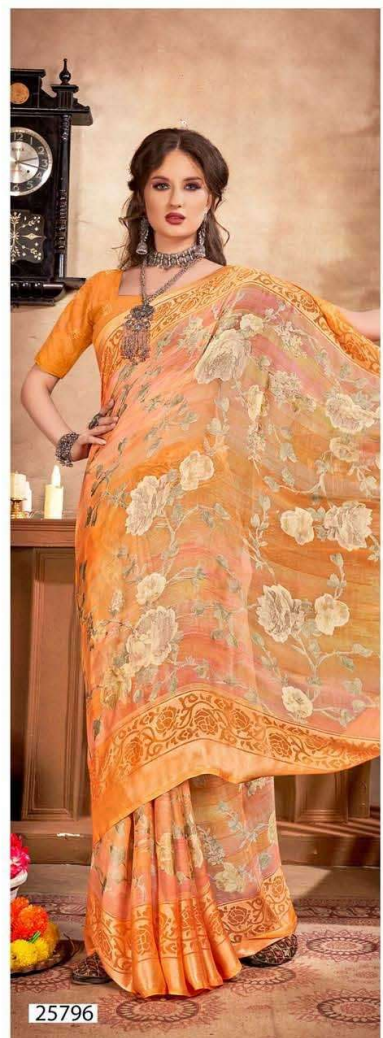

A woman with dark hair and makeup is wearing a vibrant green saree with a large floral print in shades of brown and gold. She is adorned with a heavy silver necklace, matching earrings, and a bracelet. She is looking upwards and to the left, with her hand near her face. The background is a textured, light-colored wall.

VALLABHI  
PRINTS

**INAAYA**

25795

25796

25792

25793

25794

VALLABHI  
PRINTS  
DOWNLOAD ON PLAY STORE  
t s v  
TSV WORLD  
Trendy Sarees | Shalwar Kameez | Vallabhi Prints | TV Plus

25791

A woman with dark hair and makeup is wearing a vibrant green saree with a large floral print in shades of brown and gold. She is adorned with a multi-strand pearl necklace, a matching bracelet, and large earrings. She is posing with her hand near her face, looking upwards. The background is a textured, light-colored wall with a decorative metal element on the left.