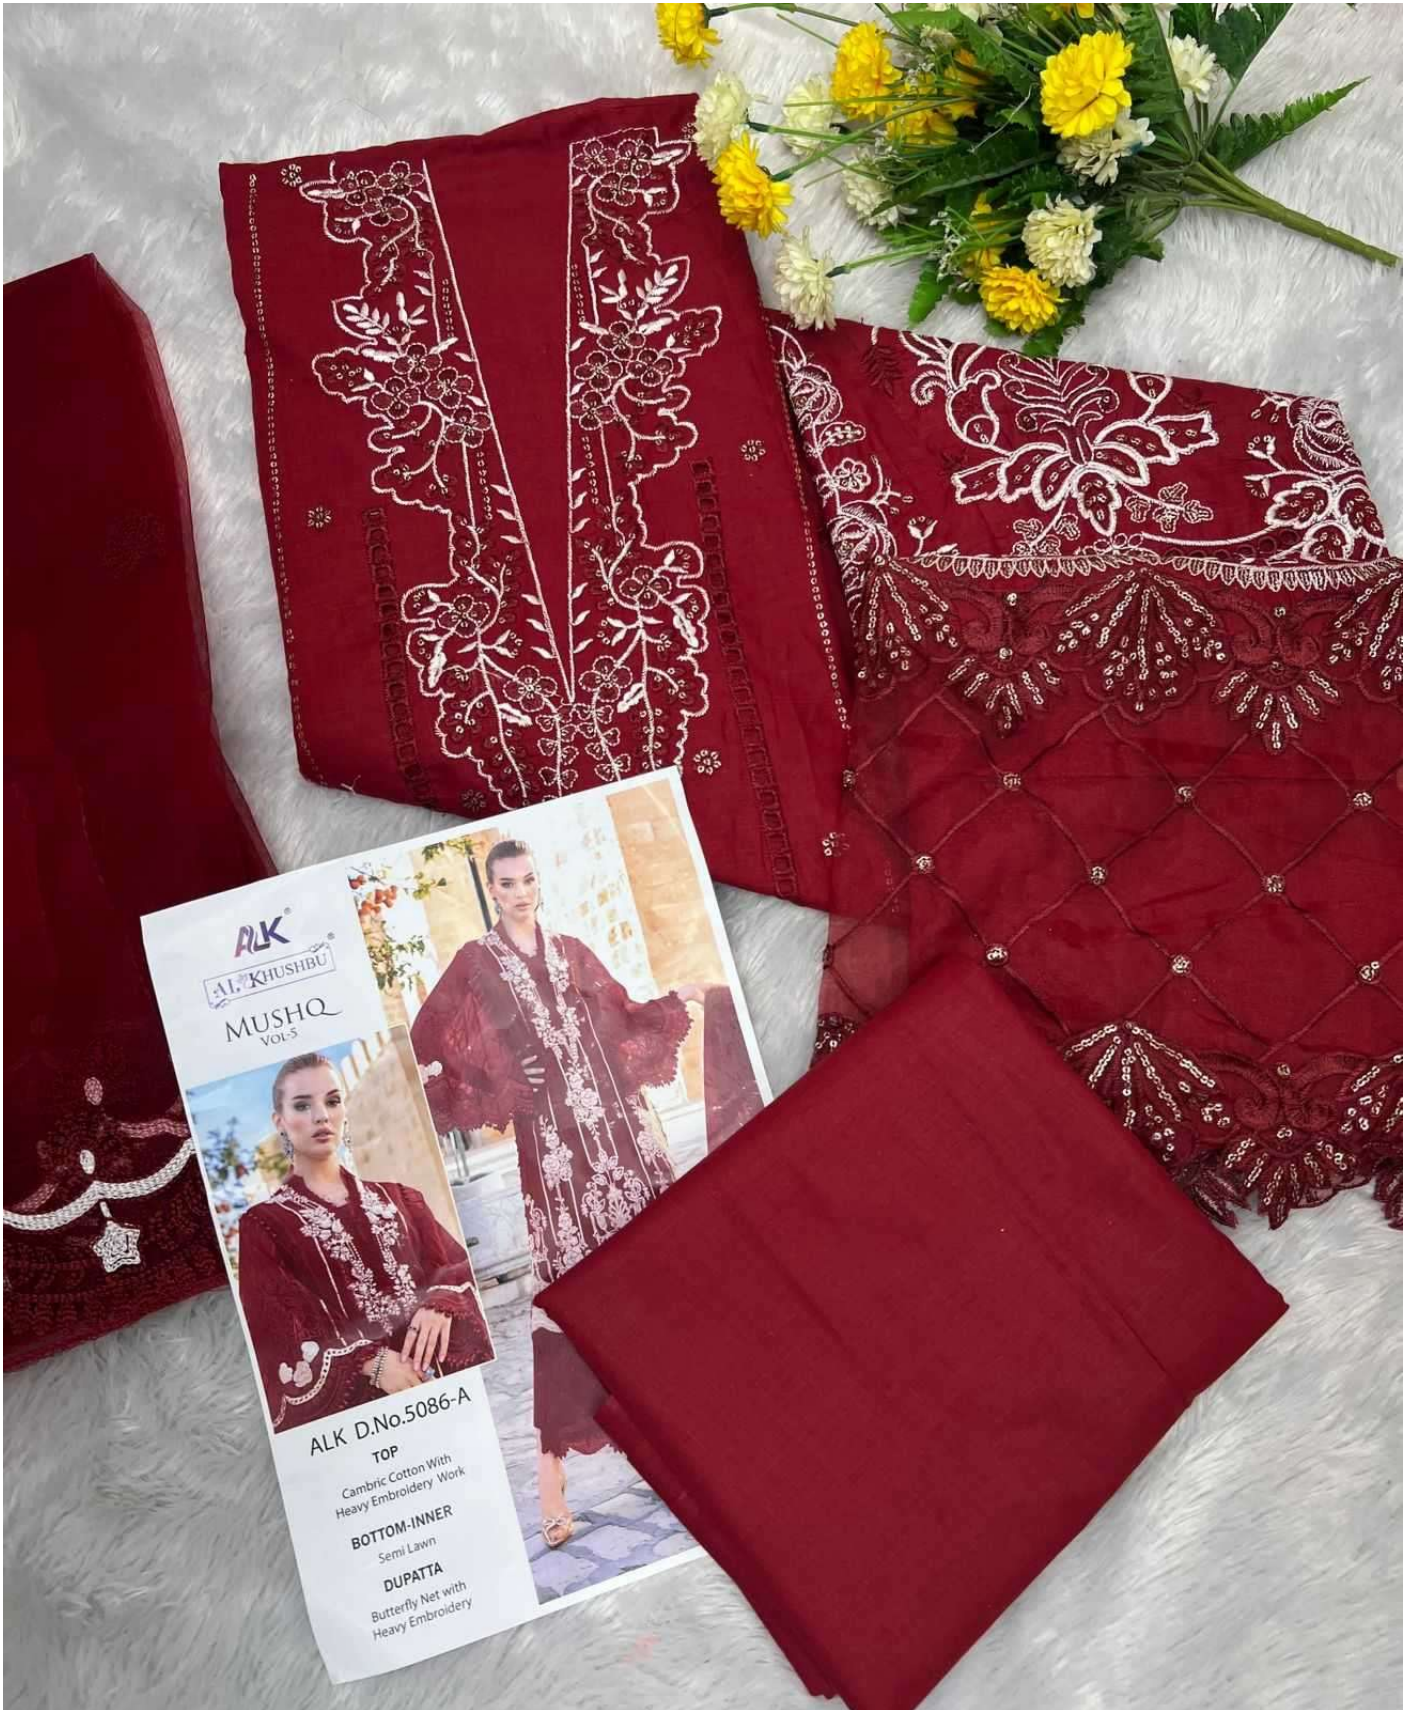

ALK[®]

AL KHUSHBU[®]

MUSHQ
VOL-5

ALK
AL-KHUSHBU
MUSHQ
VOL-5

ALK D.No.5086-A
TOP
Cambic Cotton With
Heavy Embroidery Work
BOTTOM-INNER
Semi Lawn
DUPATTA
Butterfly Net with
Heavy Embroidery

ALK
AL KHUSHBU
MUSHQ
Vol-5

ALK D.No.5086-C
TOP
Cambri Co
Heavy

AK
AL KHUSHBU
MUSHQ
VOL.3

ALK D.No 5086-B

TOP
Cambrie Cotton With
Heavy Embroidery Work

BOTTOM INNER
Semi Lawn

DUPATTA
Butterfly Net with
Heavy Embroidery

ALK
AL KHUSHBU
MUSHQ
Vol-5

ALK D.No.5086-D

TOP
Cambric Cotton With
Heavy Embroidery Work

BOTTOM-INNER
Semi Lawn

DUPATTA
Butterfly Net with
Heavy Embroidery

ALK
AL KHUSHBU
MUSHQ
VOL.5

ALK D.No.5086-D

Can be worn with
Headscarf or Veil
Earrings
Bangles
Headscarf with