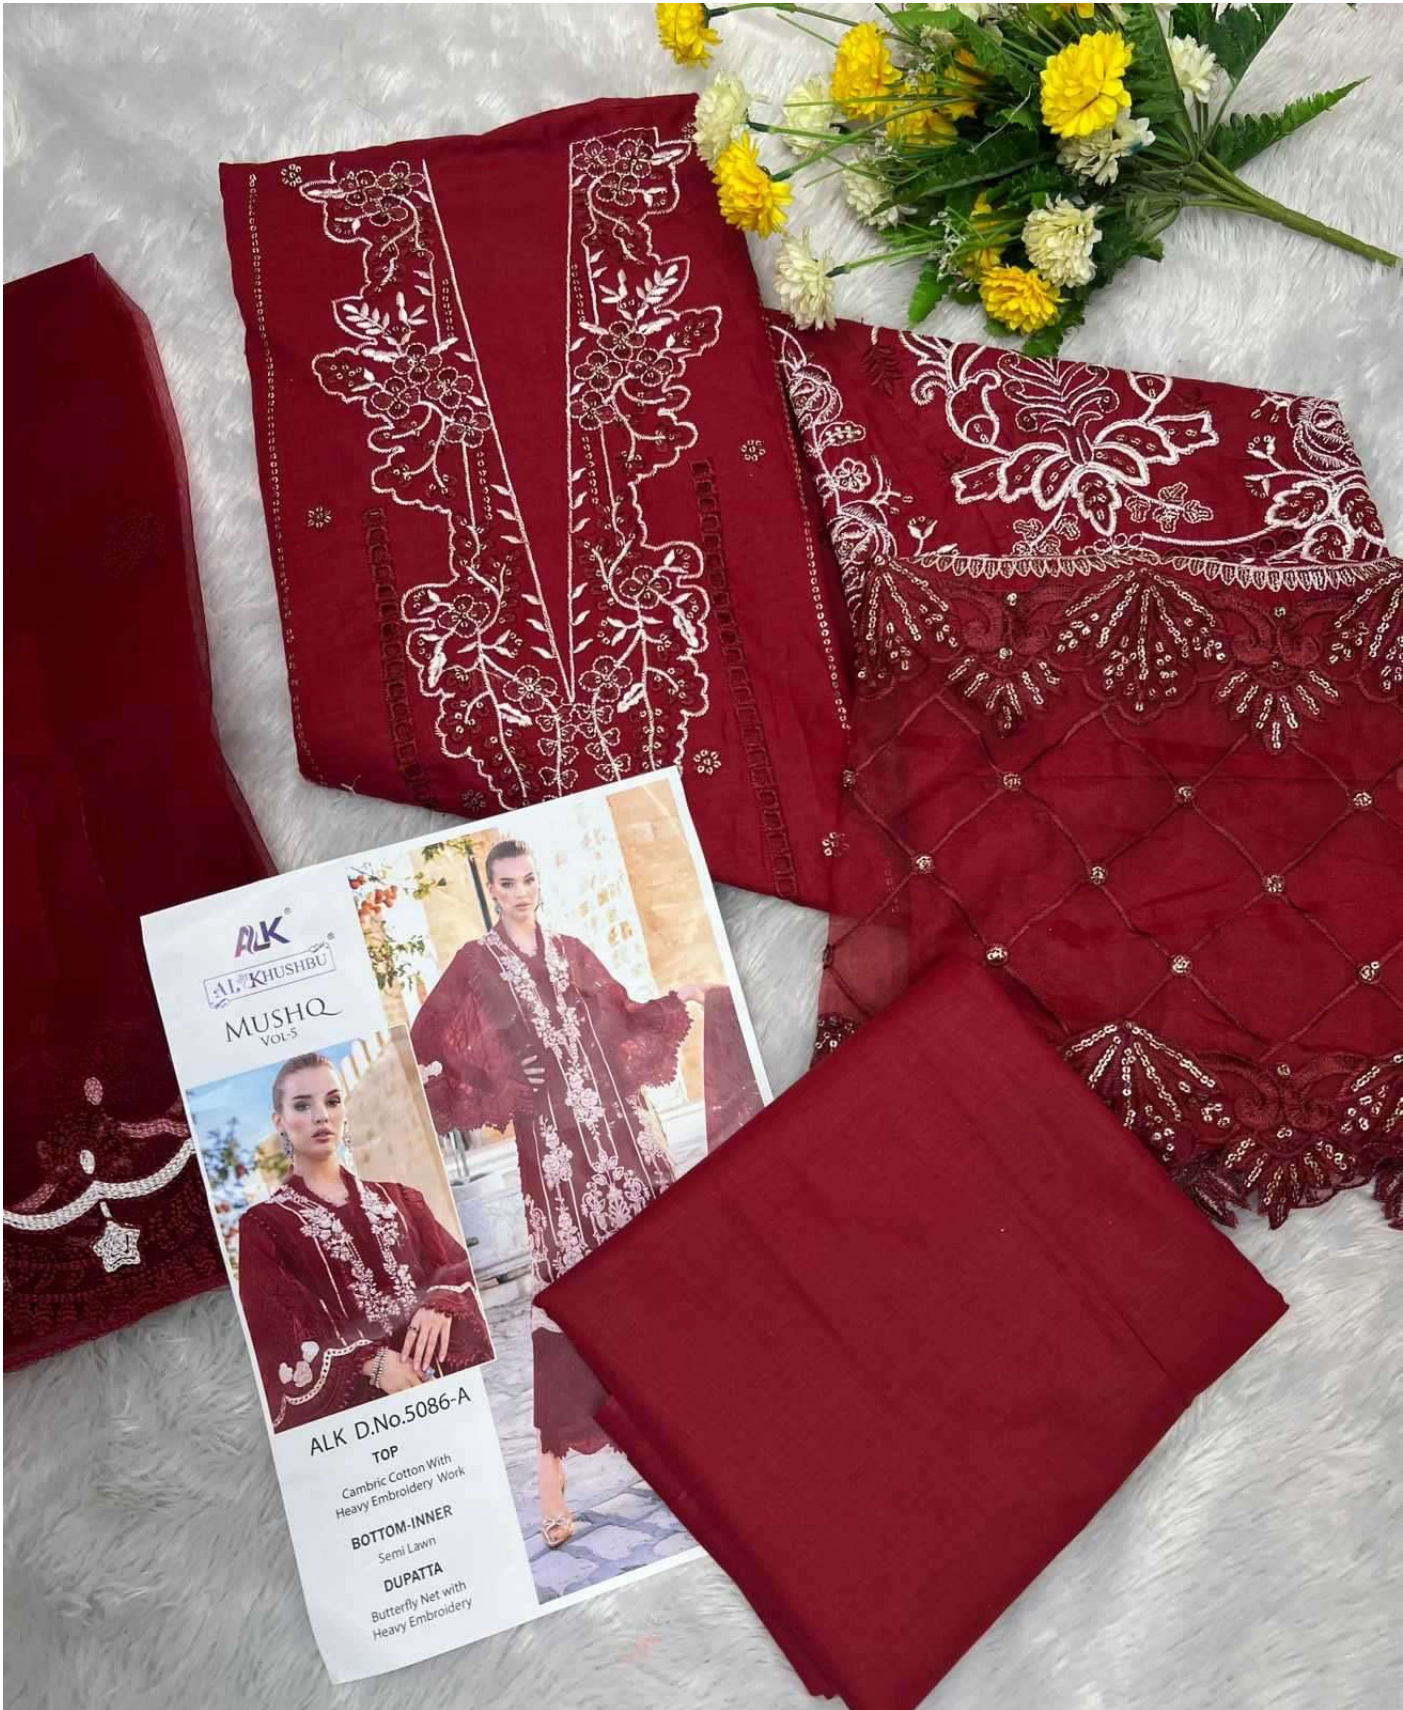

ALK[®]

AL KHUSHBU[®]

MUSHQ
VOL-5

ALK
AL-KHUSHBU
MUSHQ
VOL-5

ALK D.No.5086-A
TOP
Cambic Cotton With
Heavy Embroidery Work
BOTTOM-INNER
Semi Lawn
DUPATTA
Butterfly Net with
Heavy Embroidery

ALK
AL KHUSHBU
MUSHQ
Vol-5

ALK D.No.5086-D

TOP
Cambic Cotton With
Heavy Embroidery Work

BOTTOM-INNER
Semi Lawn

DUPATTA
Butterfly Net with
Heavy Embroidery

ALK
AL KHUSHBU
MUSHQ
VOL.5

ALK D.No.5086-D

Can be worn with
Headscarf With
Earrings With
Bangles With