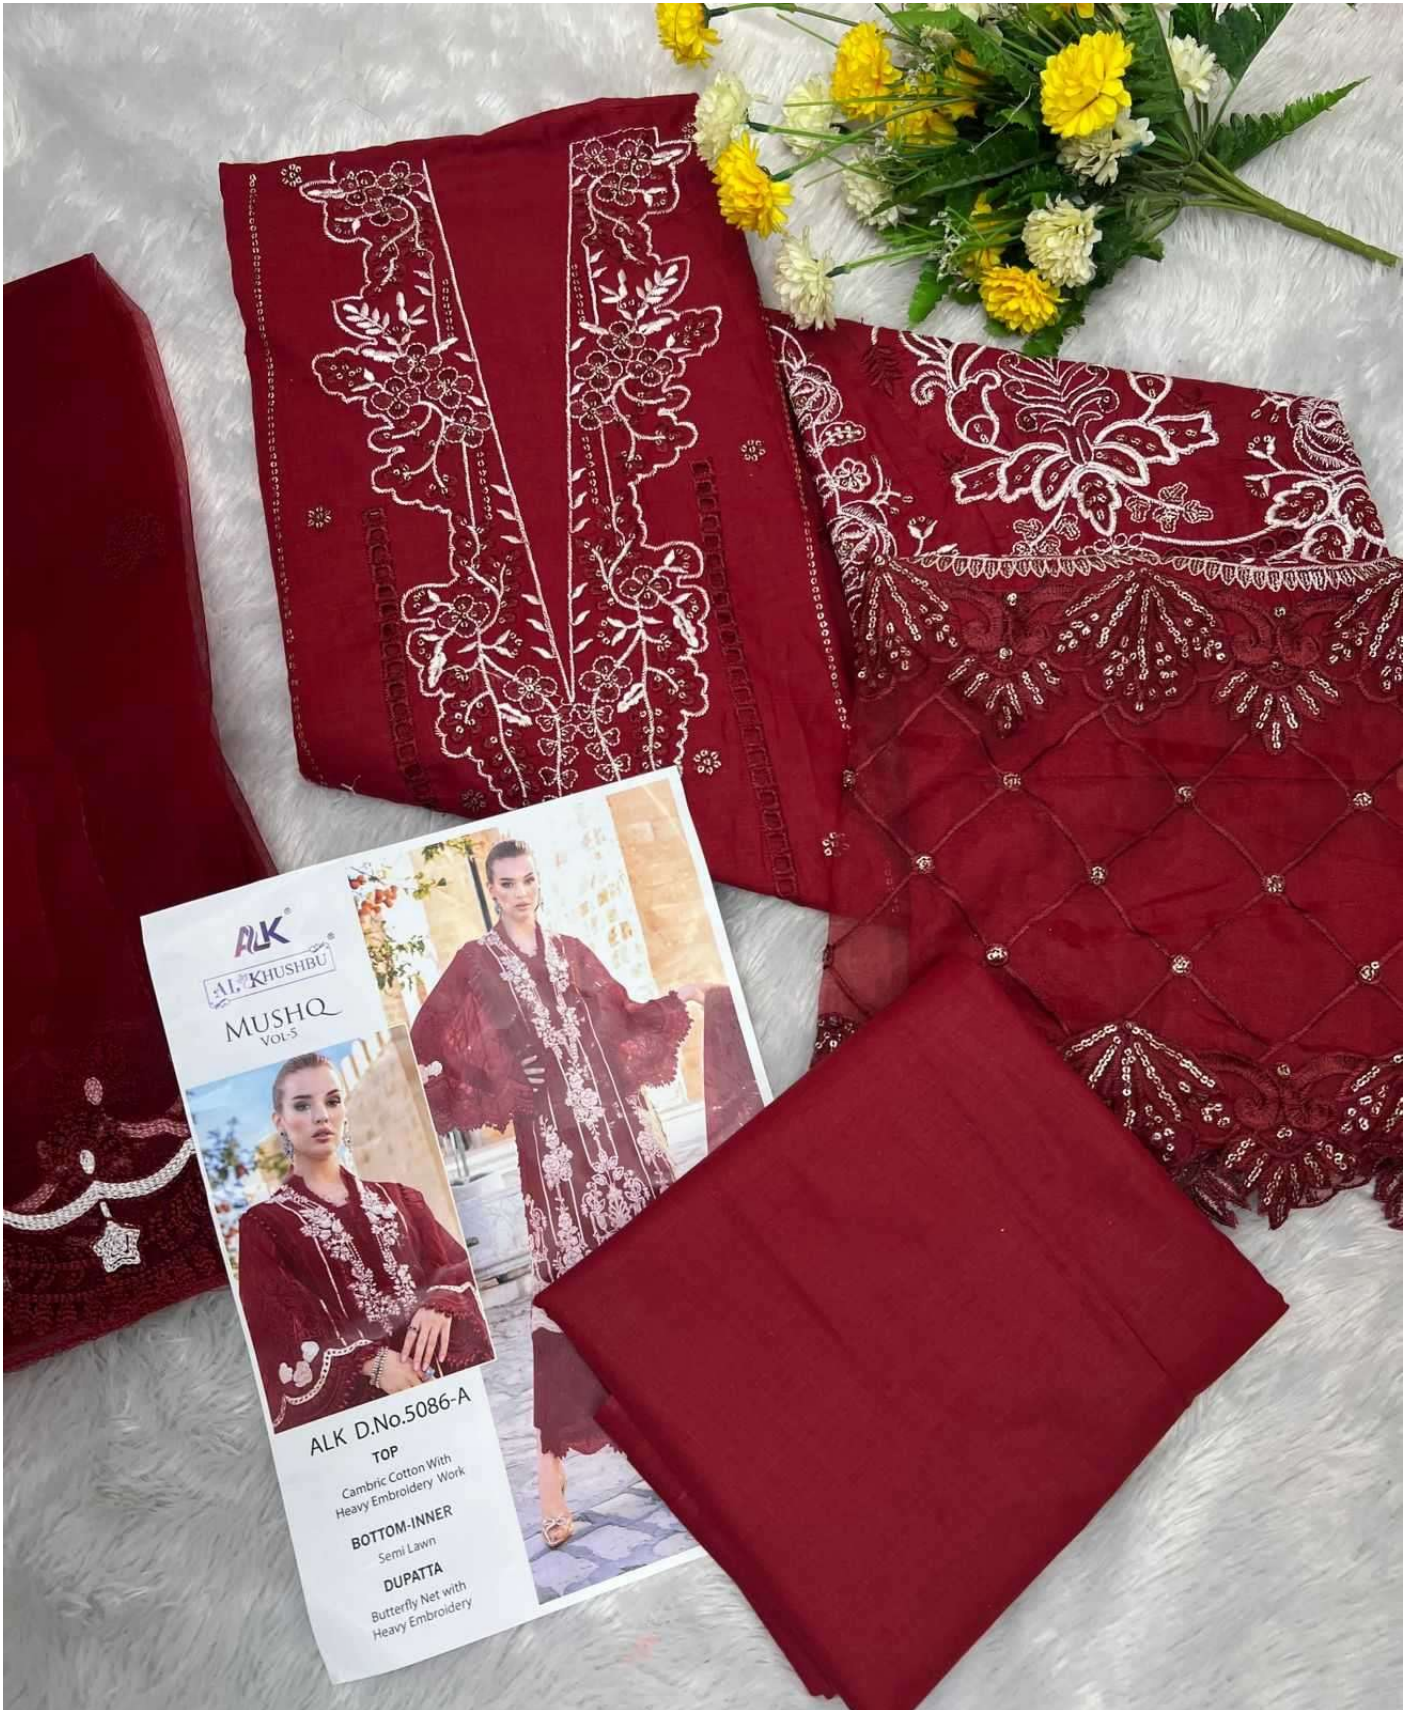

ALK[®]

AL KHUSHBU[®]

MUSHQ
VOL-5

ALK
AL-KHUSHBU
MUSHQ
VOL-5

ALK D.No.5086-A
TOP
Cambic Cotton With
Heavy Embroidery Work
BOTTOM-INNER
Semi Lawn
DUPATTA
Butterfly Net with
Heavy Embroidery

ALK
AL KHUSHBU
MUSHQ
Vol-5

ALK D.No.5086-C
TOP
Cambri Co
Heavy

AK
AL KHUSHBU
MUSHQ
VOL.3

ALK D.No 5086-B

TOP
Cambrie Cotton With
Heavy Embroidery Work

BOTTOM INNER
Semi Lawn

DUPATTA
Butterfly Net with
Heavy Embroidery

ALK
AL KHUSHBU
MUSHQ
Vol-5

ALK D.No.5086-D

TOP
Cambic Cotton With
Heavy Embroidery Work

BOTTOM-INNER
Semi Lawn

DUPATTA
Butterfly Net with
Heavy Embroidery

ALK
AL-KHUSHBU
MUSHQ
VOL.5

ALK D.No.5086-D

Can be worn with
Headscarf or Veil
Earrings
Bangles
Headscarf with