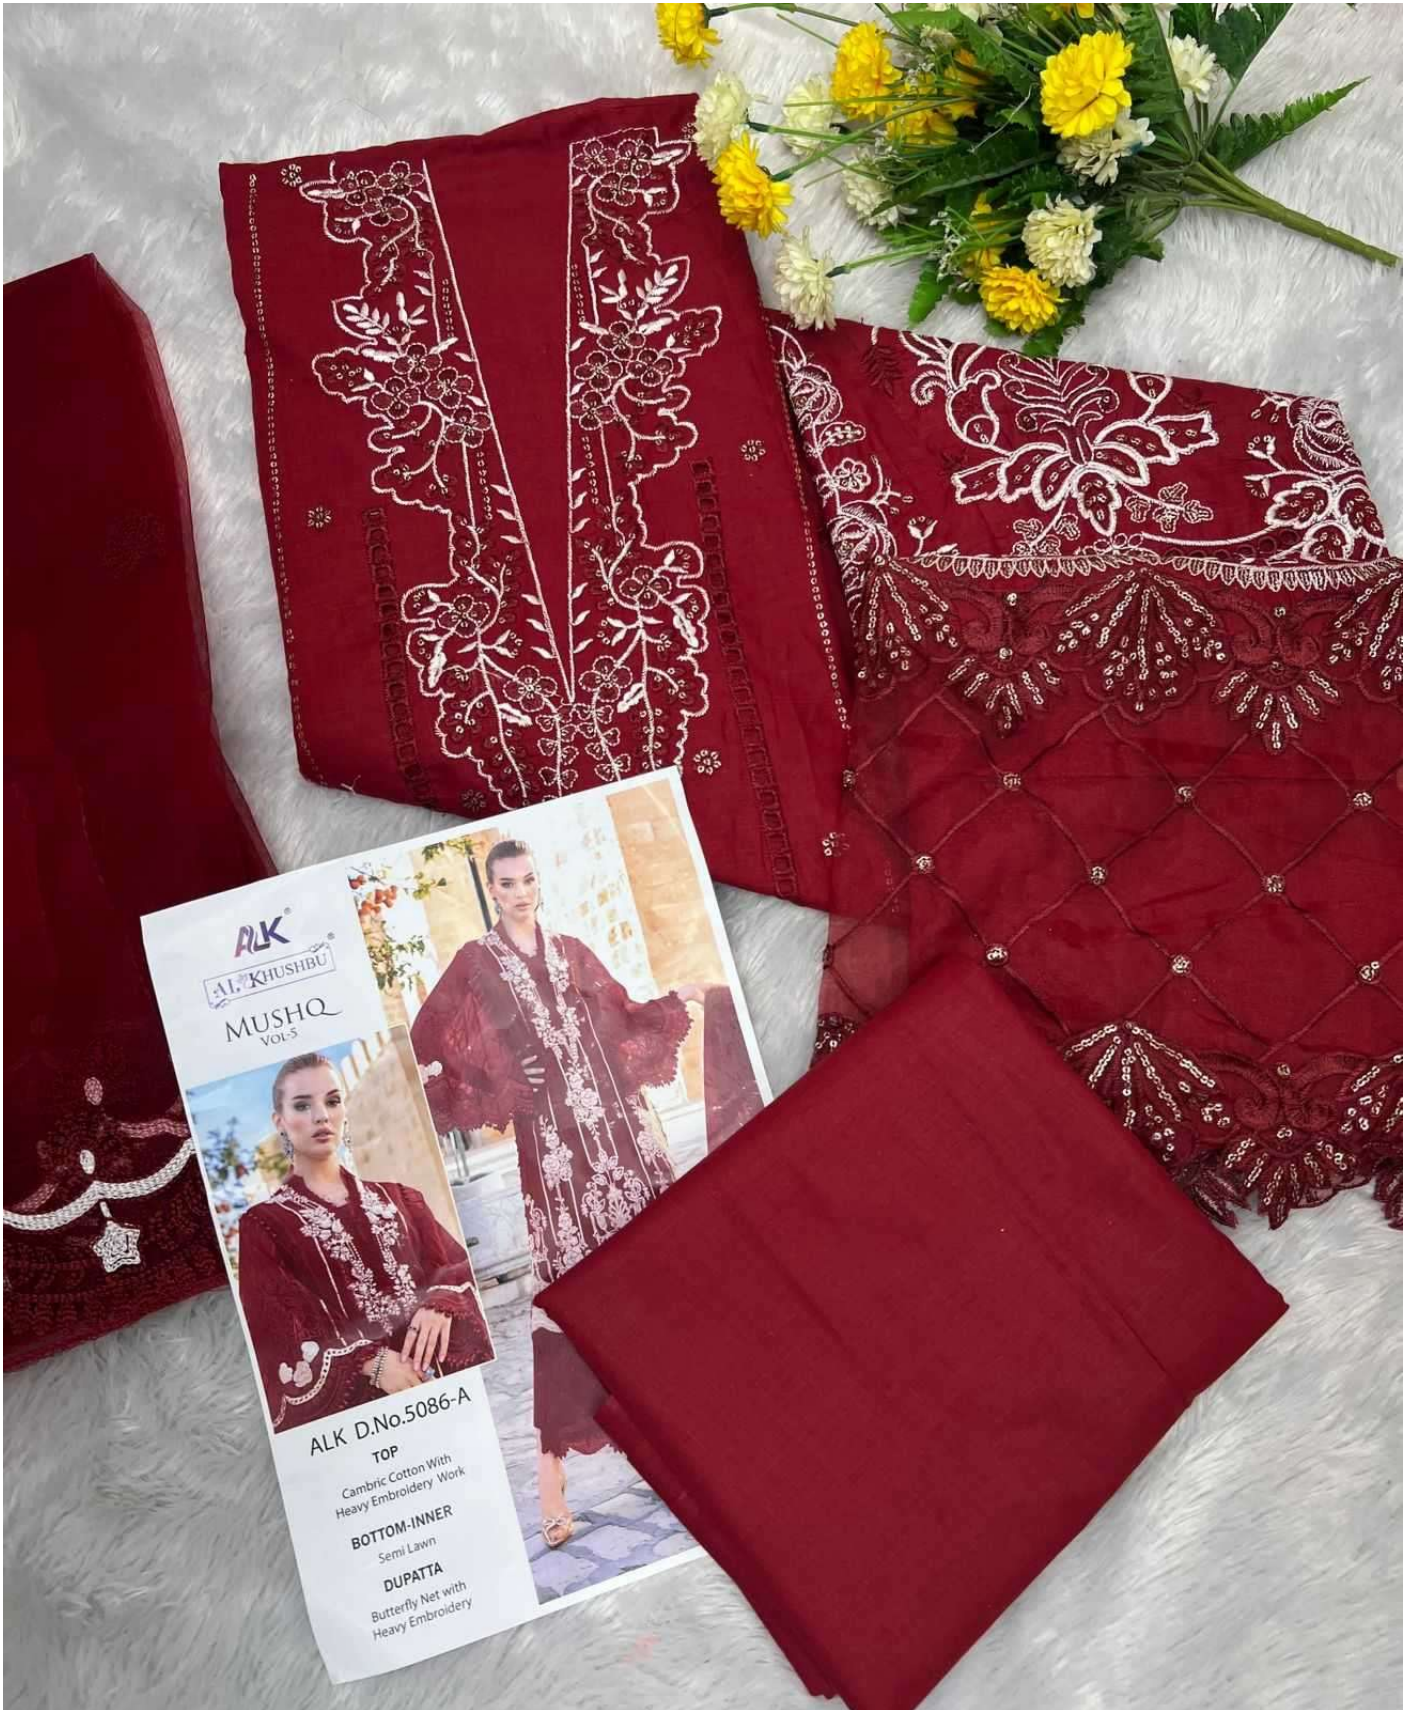

ALK[®]

AL KHUSHBU[®]

MUSHQ
VOL-5

ALK
AL-KHUSHBU
MUSHQ
VOL-5

ALK D.No.5086-A
TOP
Cambic Cotton With
Heavy Embroidery Work
BOTTOM-INNER
Semi Lawn
DUPATTA
Butterfly Net with
Heavy Embroidery

ALK
AL KHUSHBU
MUSHQ
Vol. 5

ALK D.No.5085-C
TOP
Cotton Cotton With
Heavy Embroidery Work
BOTTOM-INNER
Semi Lawn
DUPATTA
Butterfly Net with
Heavy Embroidery

ALK
AL KHUSHBU
MUSHQ
Vol-5

ALK D.No.5086-C
TOP
Cambri Co
Heav

AL KHUSHBU
MUSHQ
VOL-5

ALK D.No.5086-D
TOP
Cambic Cotton With
Heavy Embroidery Work
BOTTOM-INNER
Semi Lawn
DUPATTA
Butterfly Net with
Heavy Embroidery

ALK
AL KHUSHBU
MUSHQ
VOL.5

ALK D.No.5086-D

Camel Hair With
Heard With
E
B
Heard With