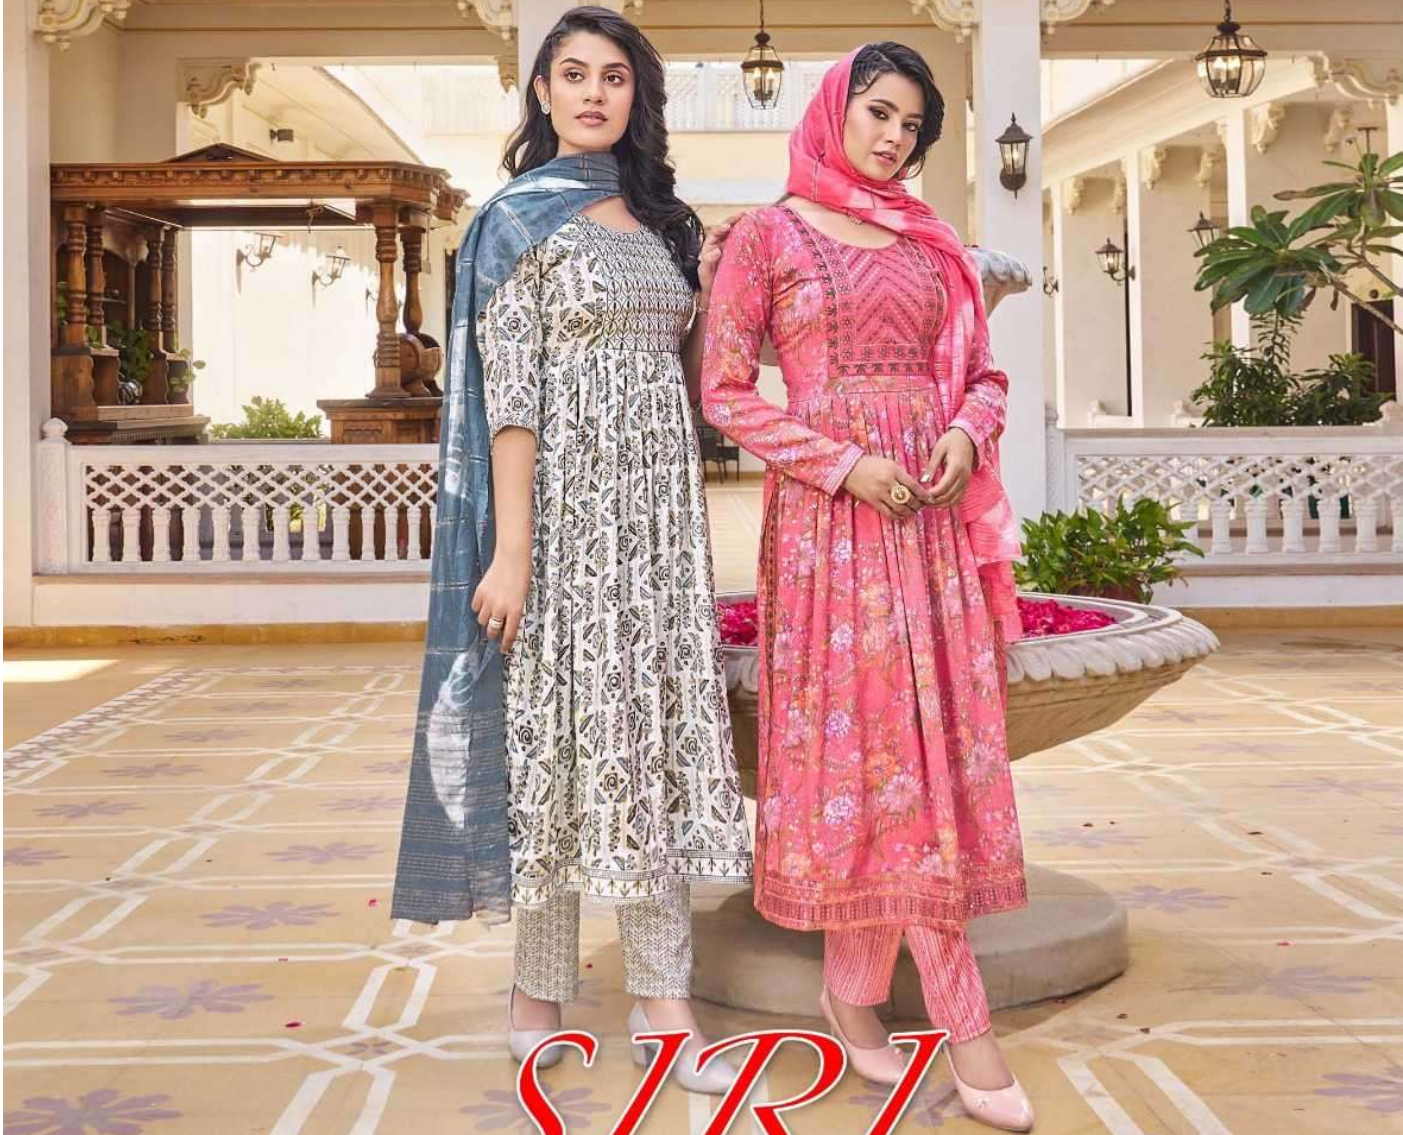

NAVKAR  
CREATION

**SIRI**

NAIRA CUT

VOL-03

Exclusive readymade stitch dress

K.C<sup>®</sup>

NAVKAR  
CREATION

*SIRI*