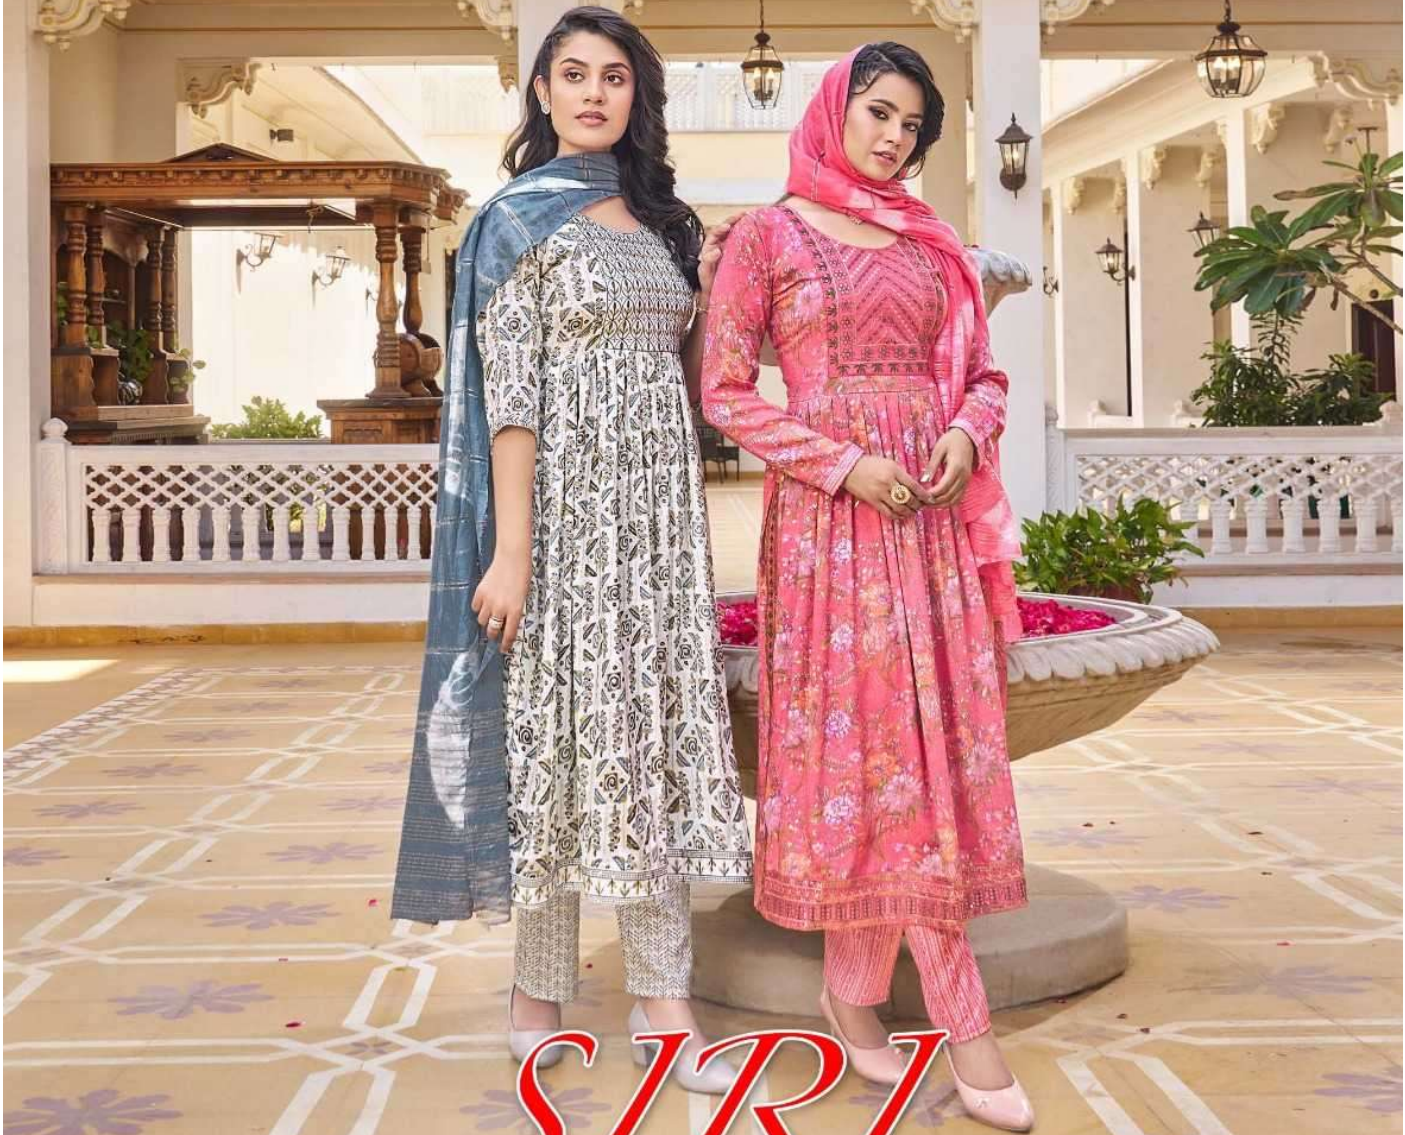

NAVKAR
CREATION

SIRI

NAIRA CUT

VOL-03

Exclusive readymade stitch dress

K.C[®]

NAVKAR
CREATION

SIRI