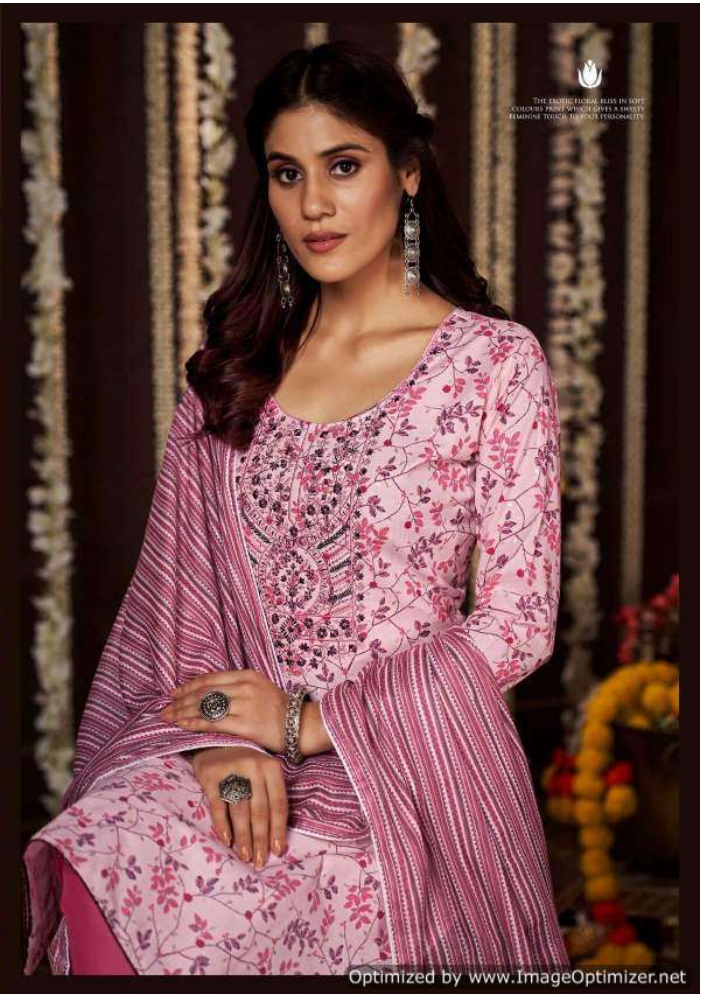

VASTU  
*brandname*  
**Gulmohar**

Optimized by [www.ImageOptimizer.net](http://www.ImageOptimizer.net)

2001

2002

2003

2004

2005

2006

SAVERA

THE EXOTIC FLORAL BLISS IS SOFT  
TO OURS' PRISTINE WHICH GIVES A COMPLETE  
FEMININE TOUCH TO YOUR PERSONALITY.

VASTU  
*Handmade*

THE EXOTIC FLORAL BLISS OF  
COLOURS FURNISHES A SWEETLY FRAGRANT  
PERSONALITY.