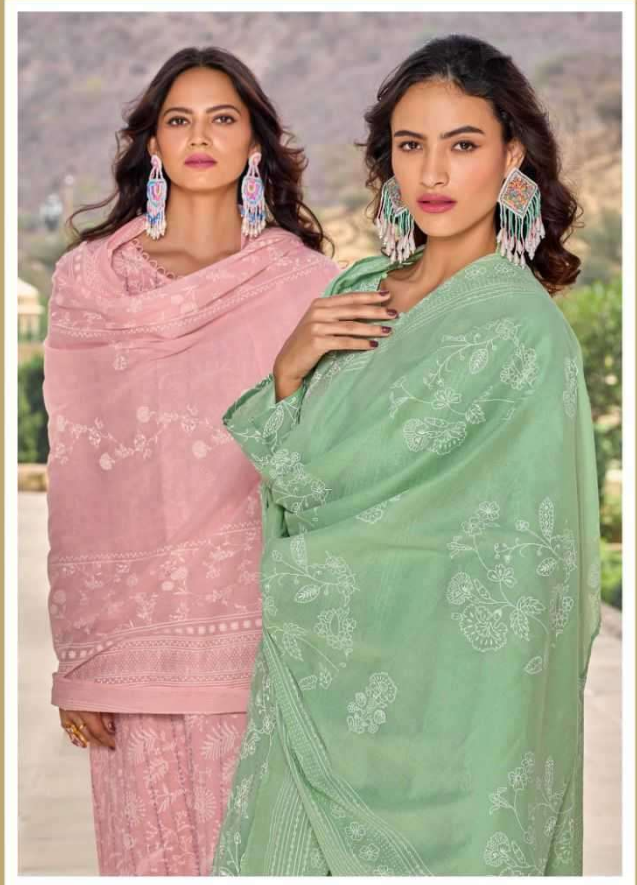

Simayaa

TOP

PURE LWAN COTTON KHADDI PRINT KATHA HAND
WITH FANCY EMBROIDERY WORK

DUPATTA

PURE VISCOSE MAL MAL COTTON KHADDI
PRINT WITH SCALPING WORK

BOTTOM

PURE COTTON SOLID

DESIGN : 8

RATE : 1295 /-

TOTAL :10360 +GST