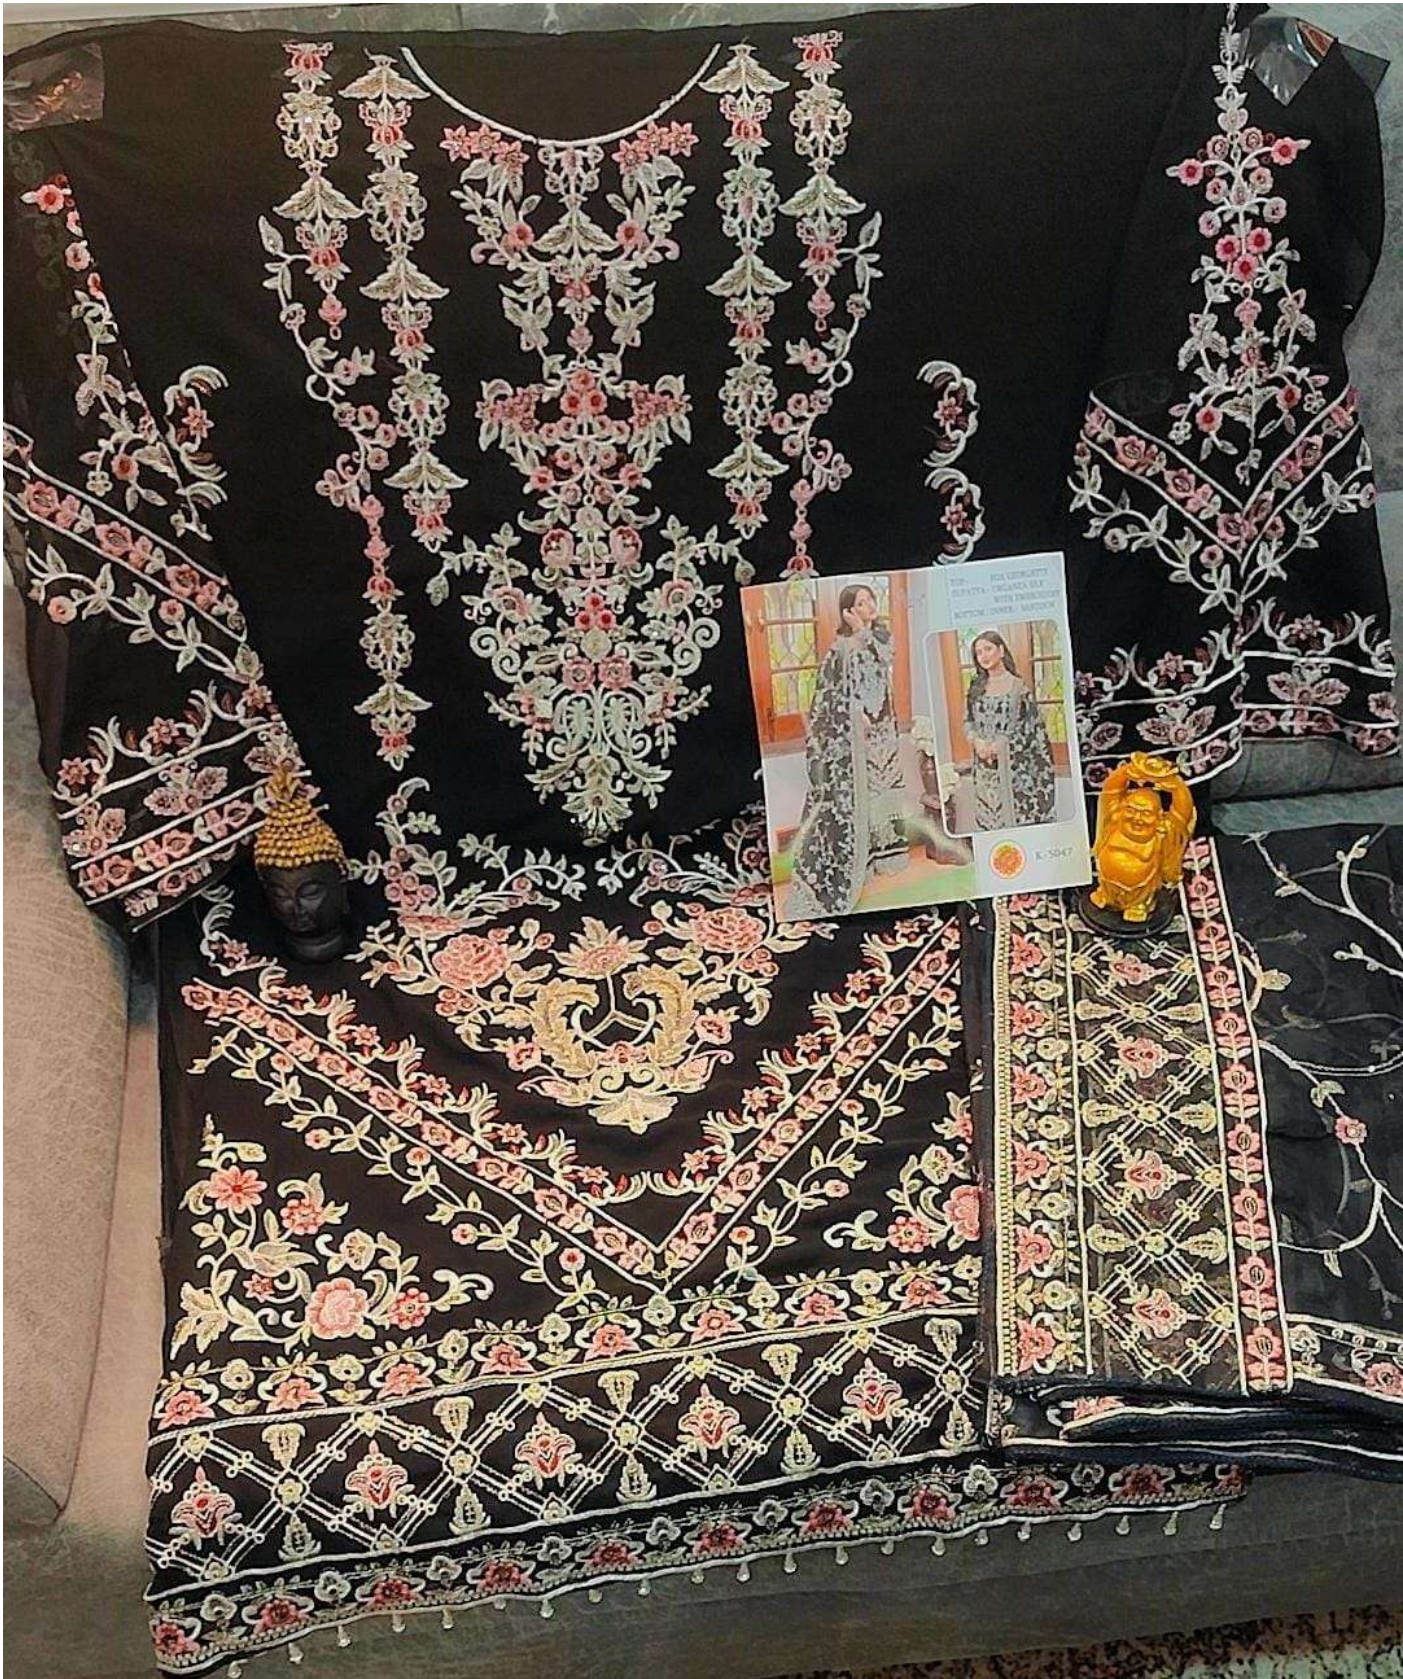

TOP:- FOX GEORGETTE
DUPATTA:- ORGANZA SILK
WITH EMBROIDERY
BOTTOM / INNER:- SANTOON

K-5047

FOR GEORGETTE
ORGANZA SILK
WITH EMBROIDERY
JEWEL SANTON
K-5047

TOP:- FOX GEORGETTE
DUPATTA:- ORGANZA SILK
WITH EMBROIDERY
BOTTOM / INNER:- SANTOON

K-5047

TOP- FOX GEORGETTE
DUPATTA- ORGANZA SILK
WITH EMBROIDERY
BOTTOM / INNER- SANTOON

K-5047