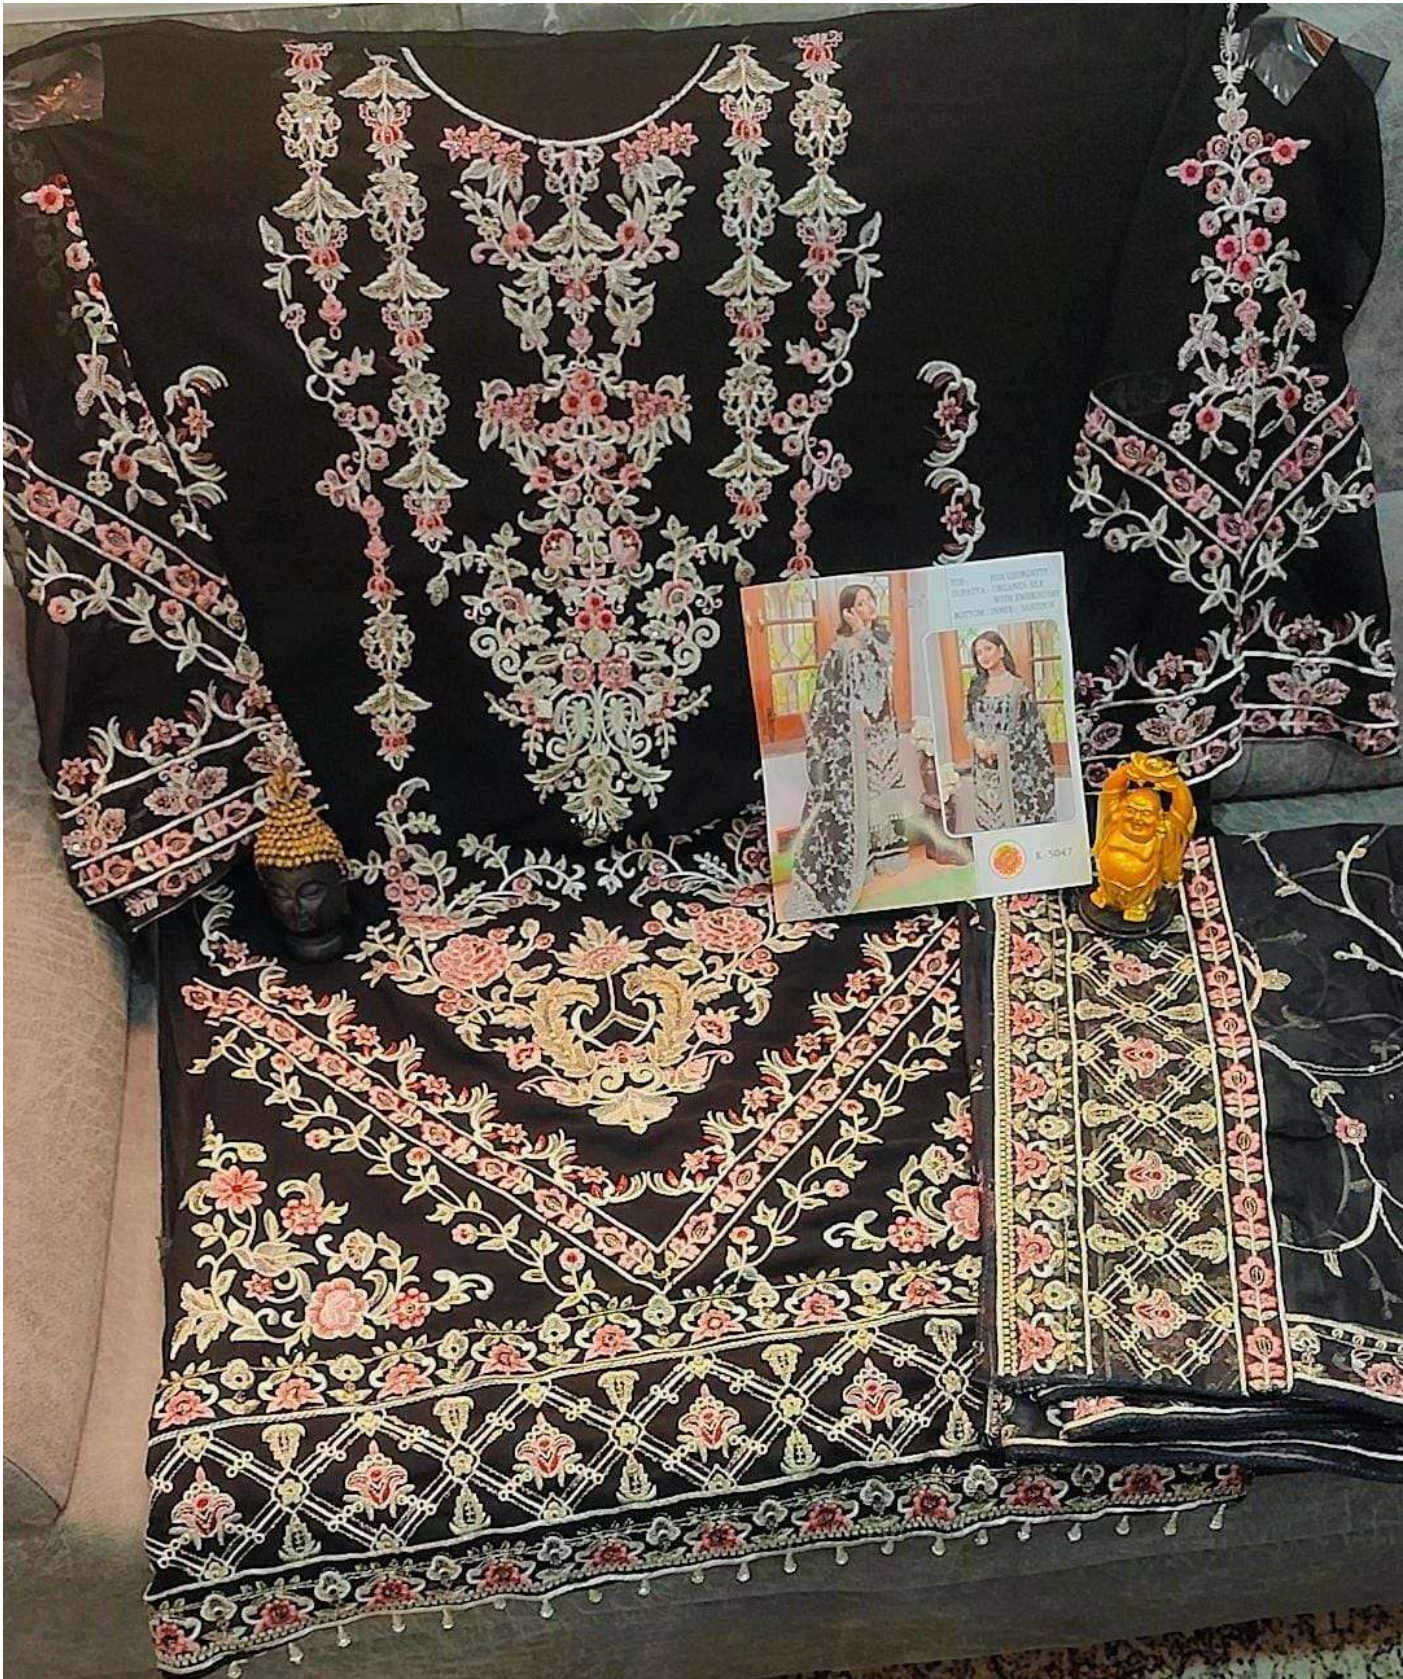

TOP:- FOX GEORGETTE
DUPATTA:- ORGANZA SILK
WITH EMBROIDERY
BOTTOM / INNER:- SANTOON

K-5047

100% GEORGETTE
ORGANZA SILK
WITH EMBROIDERY
JEWEL SANTON
K-5047

TOP:- FOX GEORGETTE
DUPATTA:- ORGANZA SILK
WITH EMBROIDERY
BOTTOM / INNER:- SANTOON

K-5047

TOP- FOX GEORGETTE
DUPATTA- ORGANZA SILK
WITH EMBROIDERY
BOTTOM / INNER- SANTOON

K-5047