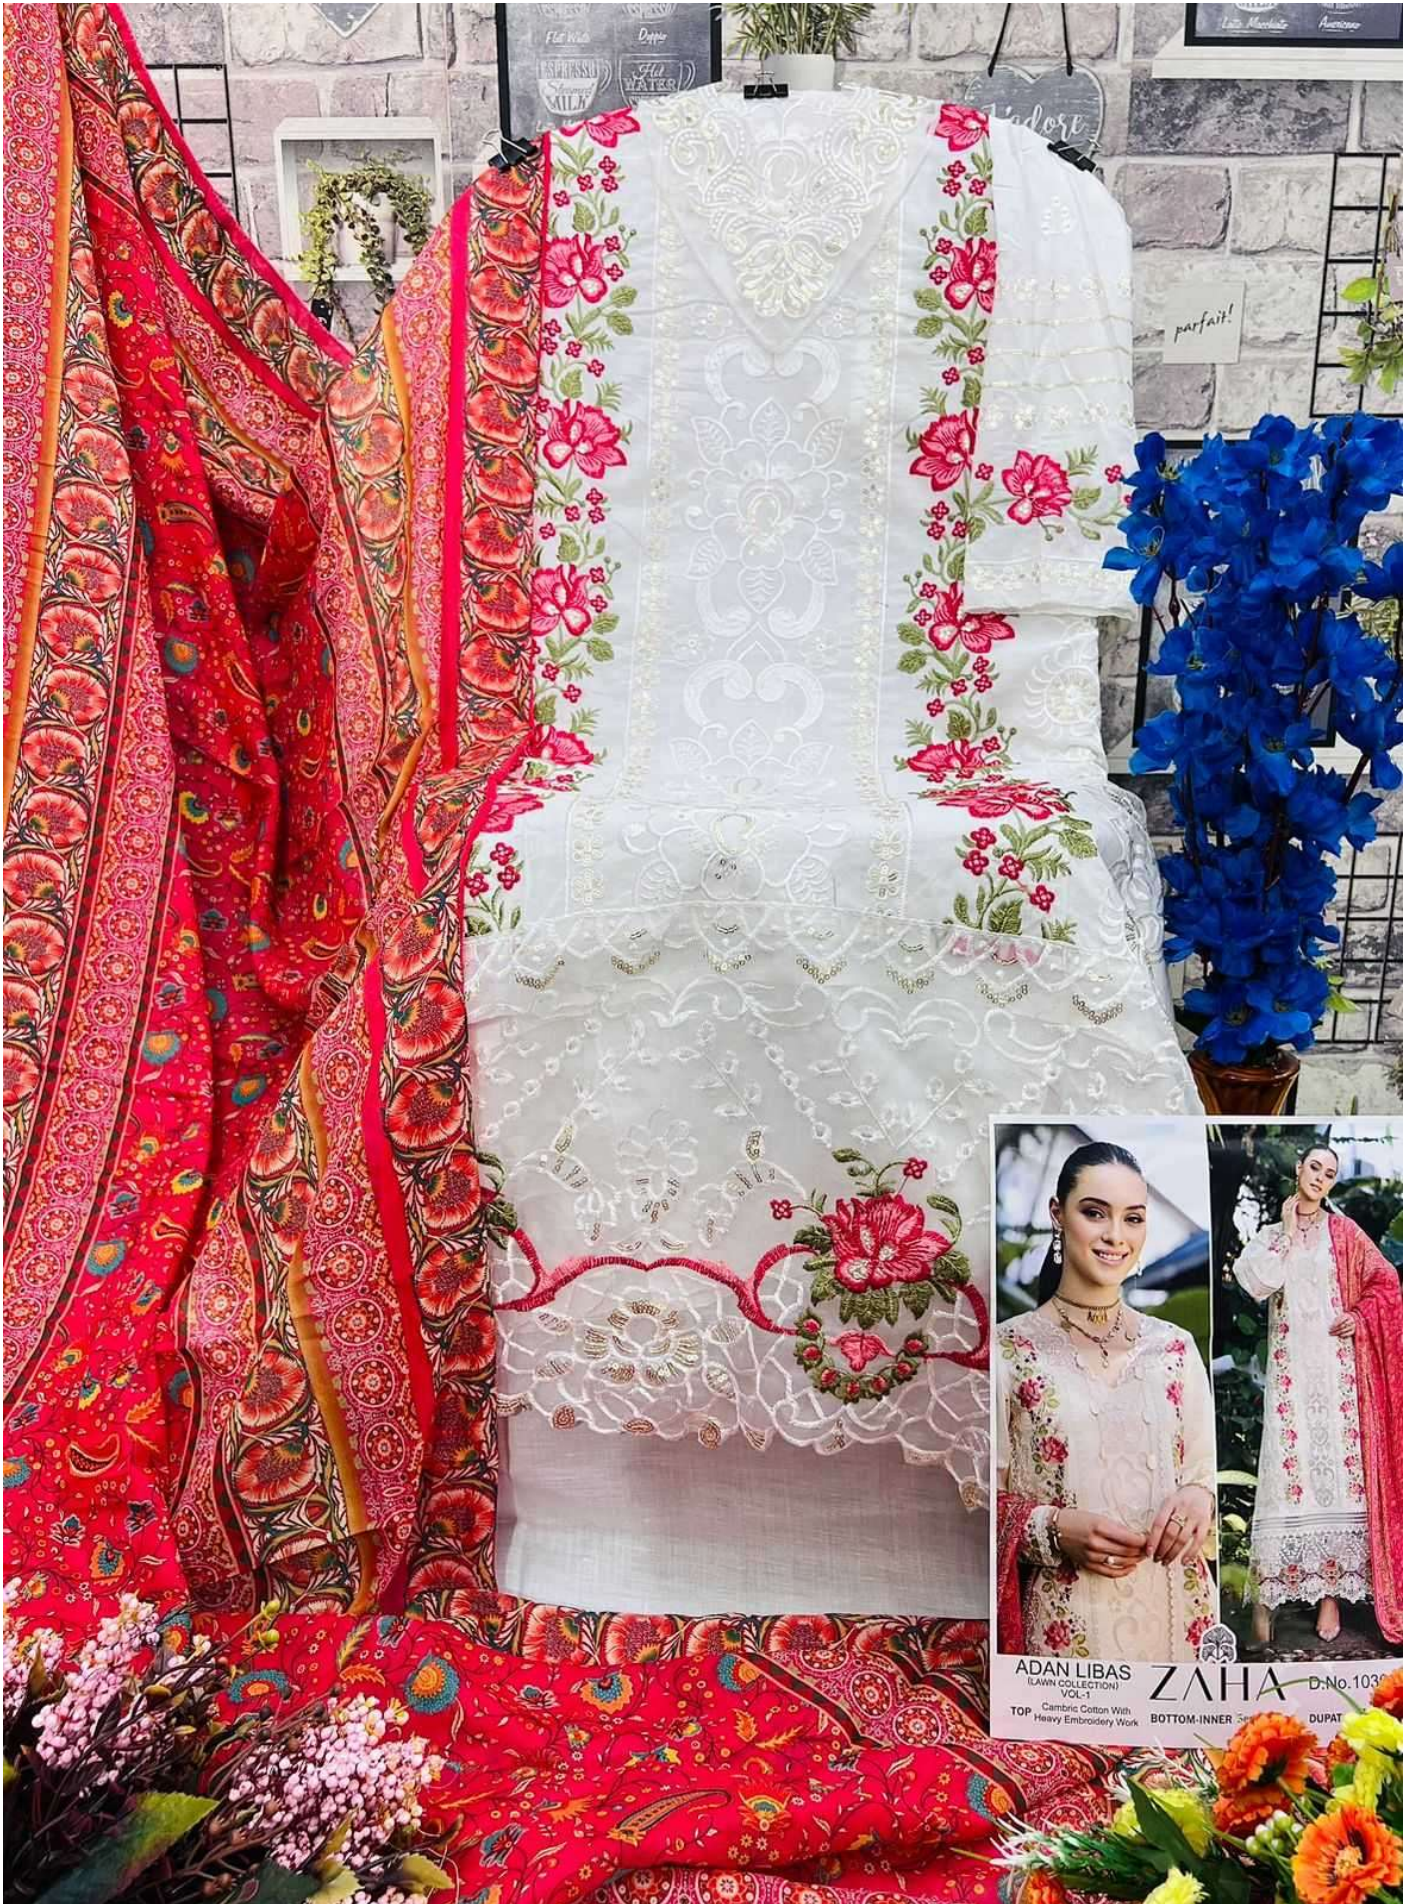

**TOP** Cambric Cotton With  
Heavy Embroidery Work

**BOTTOM-INNER** Semi Lawn

**DUPATTA** Tubby Silk with  
Print

**ADAN LIBAS**  
(LAWN COLLECTION)  
VOL-1

**ZAHA**

**D.No.10307**

**TOP** Cambric Cotton With  
Heavy Embroidery Work

**BOTTOM-INNER** Semi Lawn

**DUPATTA** Tubby Silk with  
Print

ZAHA

ADAN LIBAS

(LAWN COLLECTION)

VOL-1

ADAN LIBAS (LAWN COLLECTION) VOL-1 ZAHA D.No. 103  
TOP: Cambric Cotton With Heavy Embroidery Work BOTTOM-INNER DUPAT