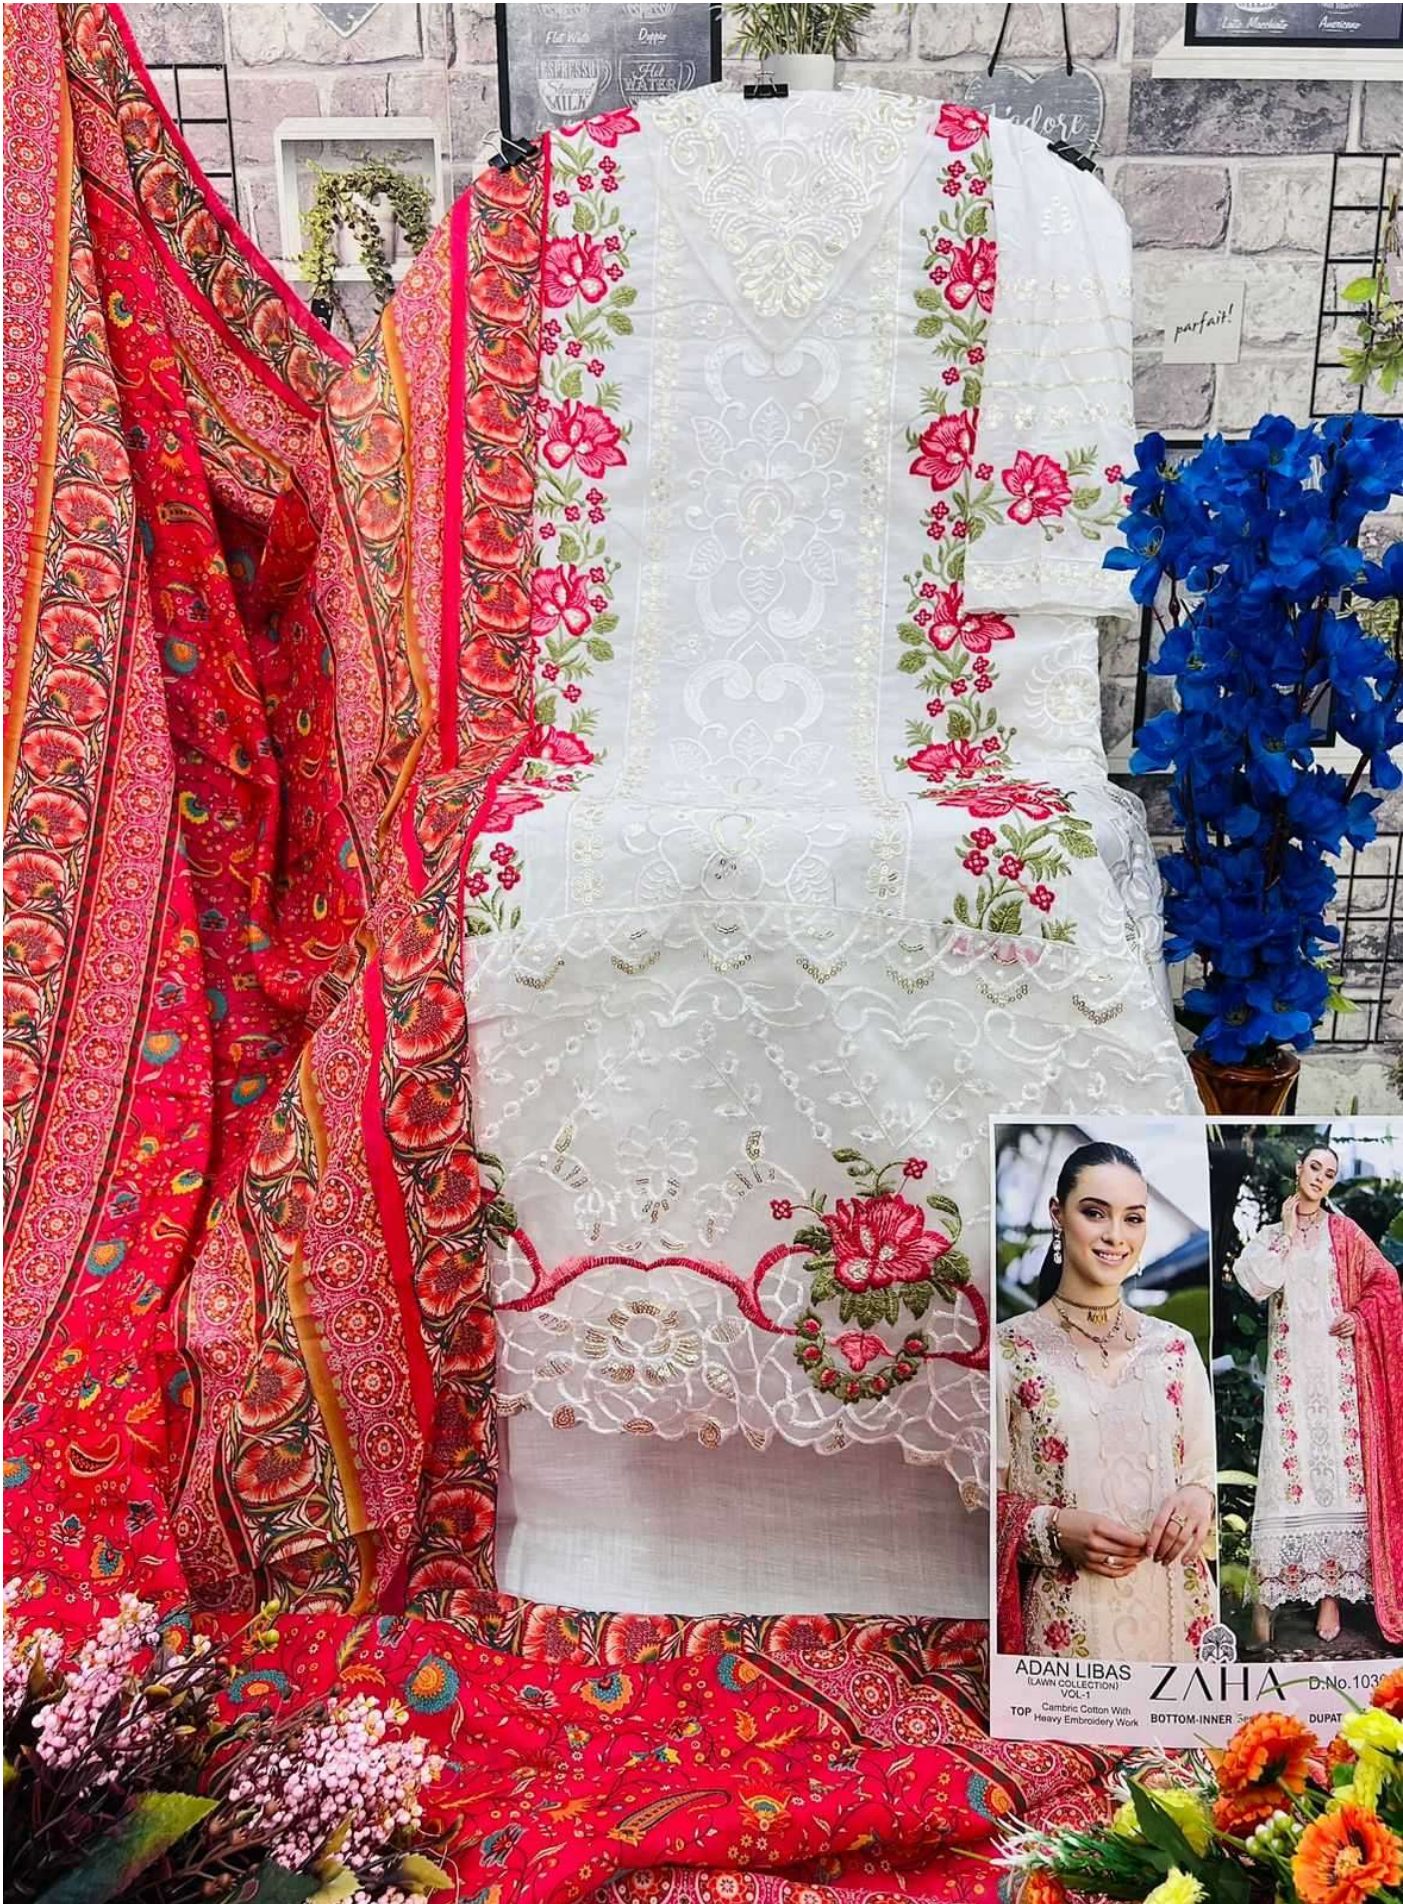

ZAHA

ADAN LIBAS

(LAWN COLLECTION)

VOL-1

ADAN LIBAS

(LAWN COLLECTION)
VOL-1

TOP Cambric Cotton With Heavy Embroidery Work

BOTTOM-INNER Semi Lawn **DUPATTA** Tubby Silk with Print

DUPATTA Tubby Silk with
Print

ADAN LIBAS
(LAWN COLLECTION)
VOL-1

ZAHA

D.No.10305

TOP Cambric Cotton With
Heavy Embroidery Work

BOTTOM-INNER Semi Lawn

DUPATTA Tubby Silk with
Print

ADAN LIBAS
(LAWN COLLECTION)
VOL-1

ZAHA

D.No.10307

TOP Cambric Cotton With
Heavy Embroidery Work

BOTTOM-INNER Semi Lawn

DUPATTA Tubby Silk with
Print

ZAHA

ADAN LIBAS

(LAWN COLLECTION)

VOL-1

ADAN LIBAS (LAWN COLLECTION) VOL-1 ZAHA D.No. 103

TOP: Cambric Cotton With Heavy Embroidery Work BOTTOM-INNER: DUPAT

ADAN LIBAS
(LAWN COLLECTION)
VOL-1
ZAHARA
TOP Cambric Cotton With Heavy Embroidery Work
BOTTOM-INNE