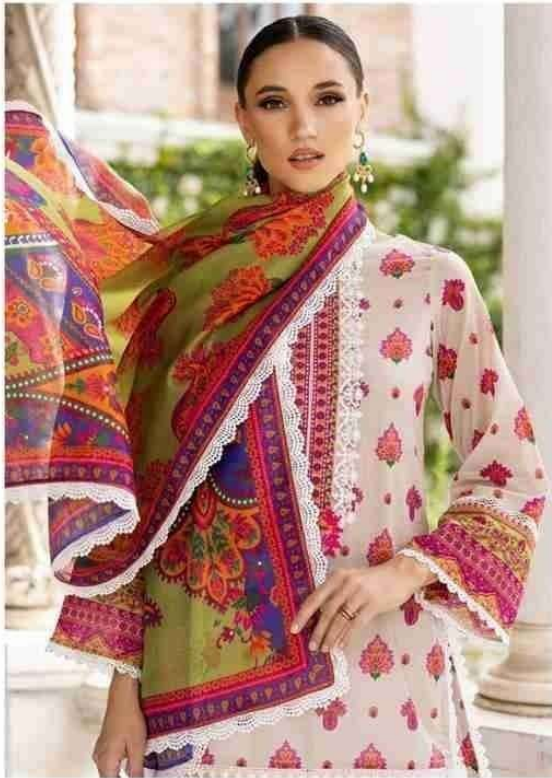

Mehlool Tea
Clothing Textiles

Mehlool Tea
Clothing Textiles

couture club

7773

.-MT-1190-A-CHI (A355001) D.NO.1190-A