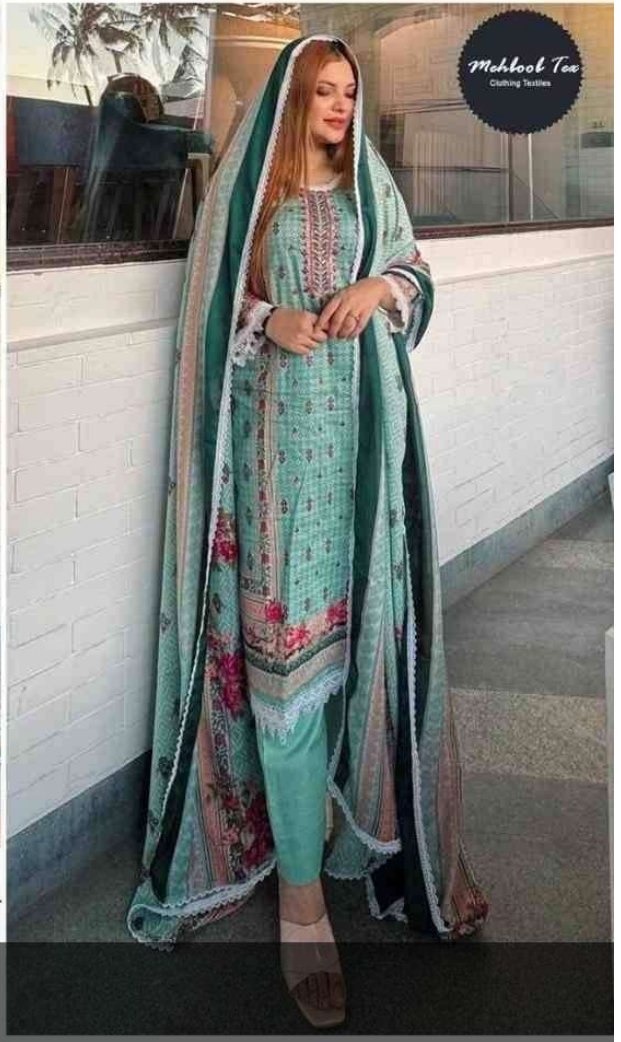

7773

D.NO. 1318-A

QUEEN IN STYLE

SIMPLE WITHOUT LETTING GO OF ELEGANCE & TRADITION
WITH NATURAL FABRICS

.-MT-1318-A-COT (A361001)

Mehboob Text
Clothing Textiles