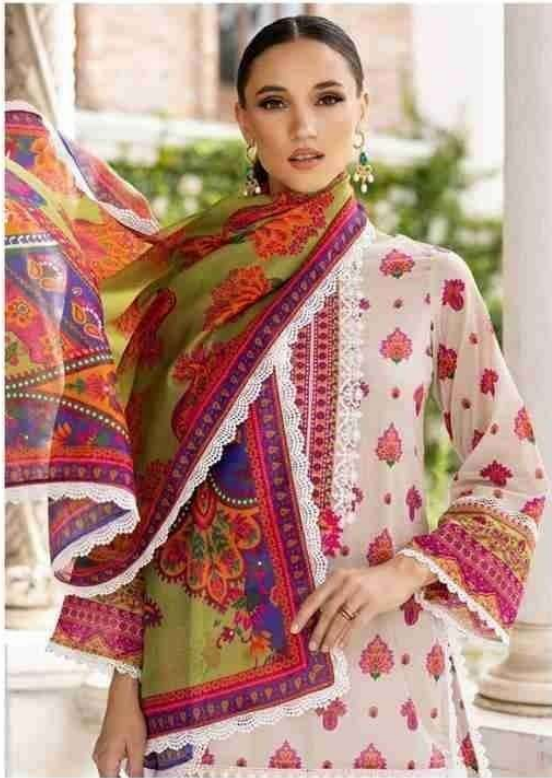

Mehlool Tea
Clothing Textiles

Mehlool Tea
Clothing Textiles

couture club

7773

.-MT-1190-A-COT (A360001) D.NO.1190-A