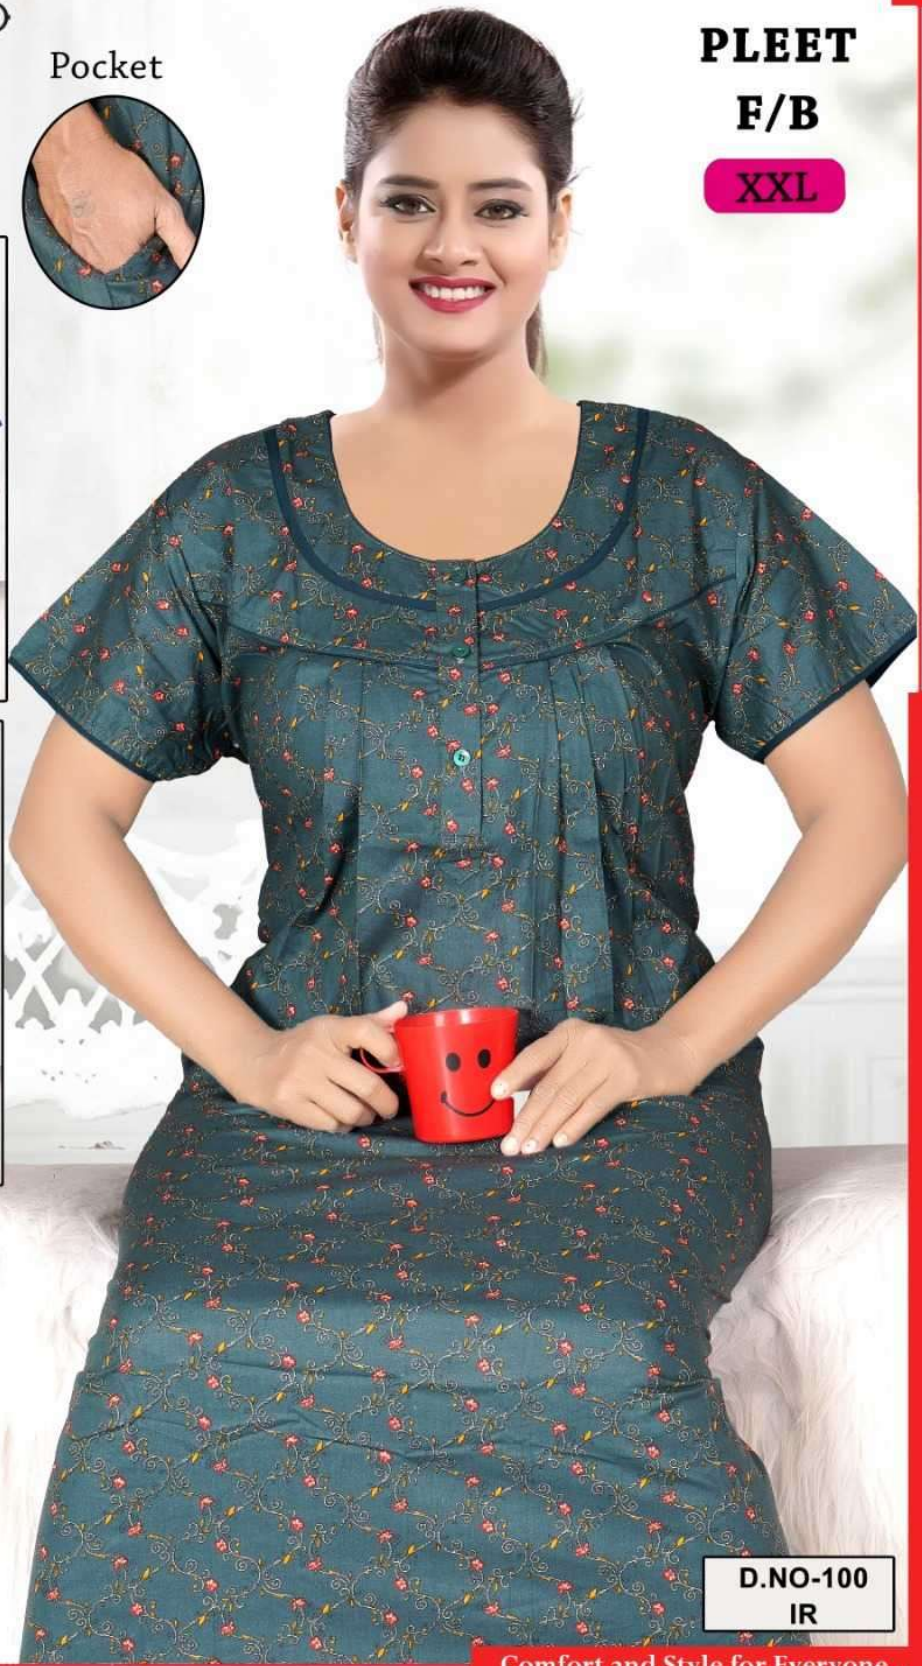

Kalavati's®
Dove

Pocket

PLEET

F/B

XXL

D.NO-100
IR

Comfort and Style for Everyone...