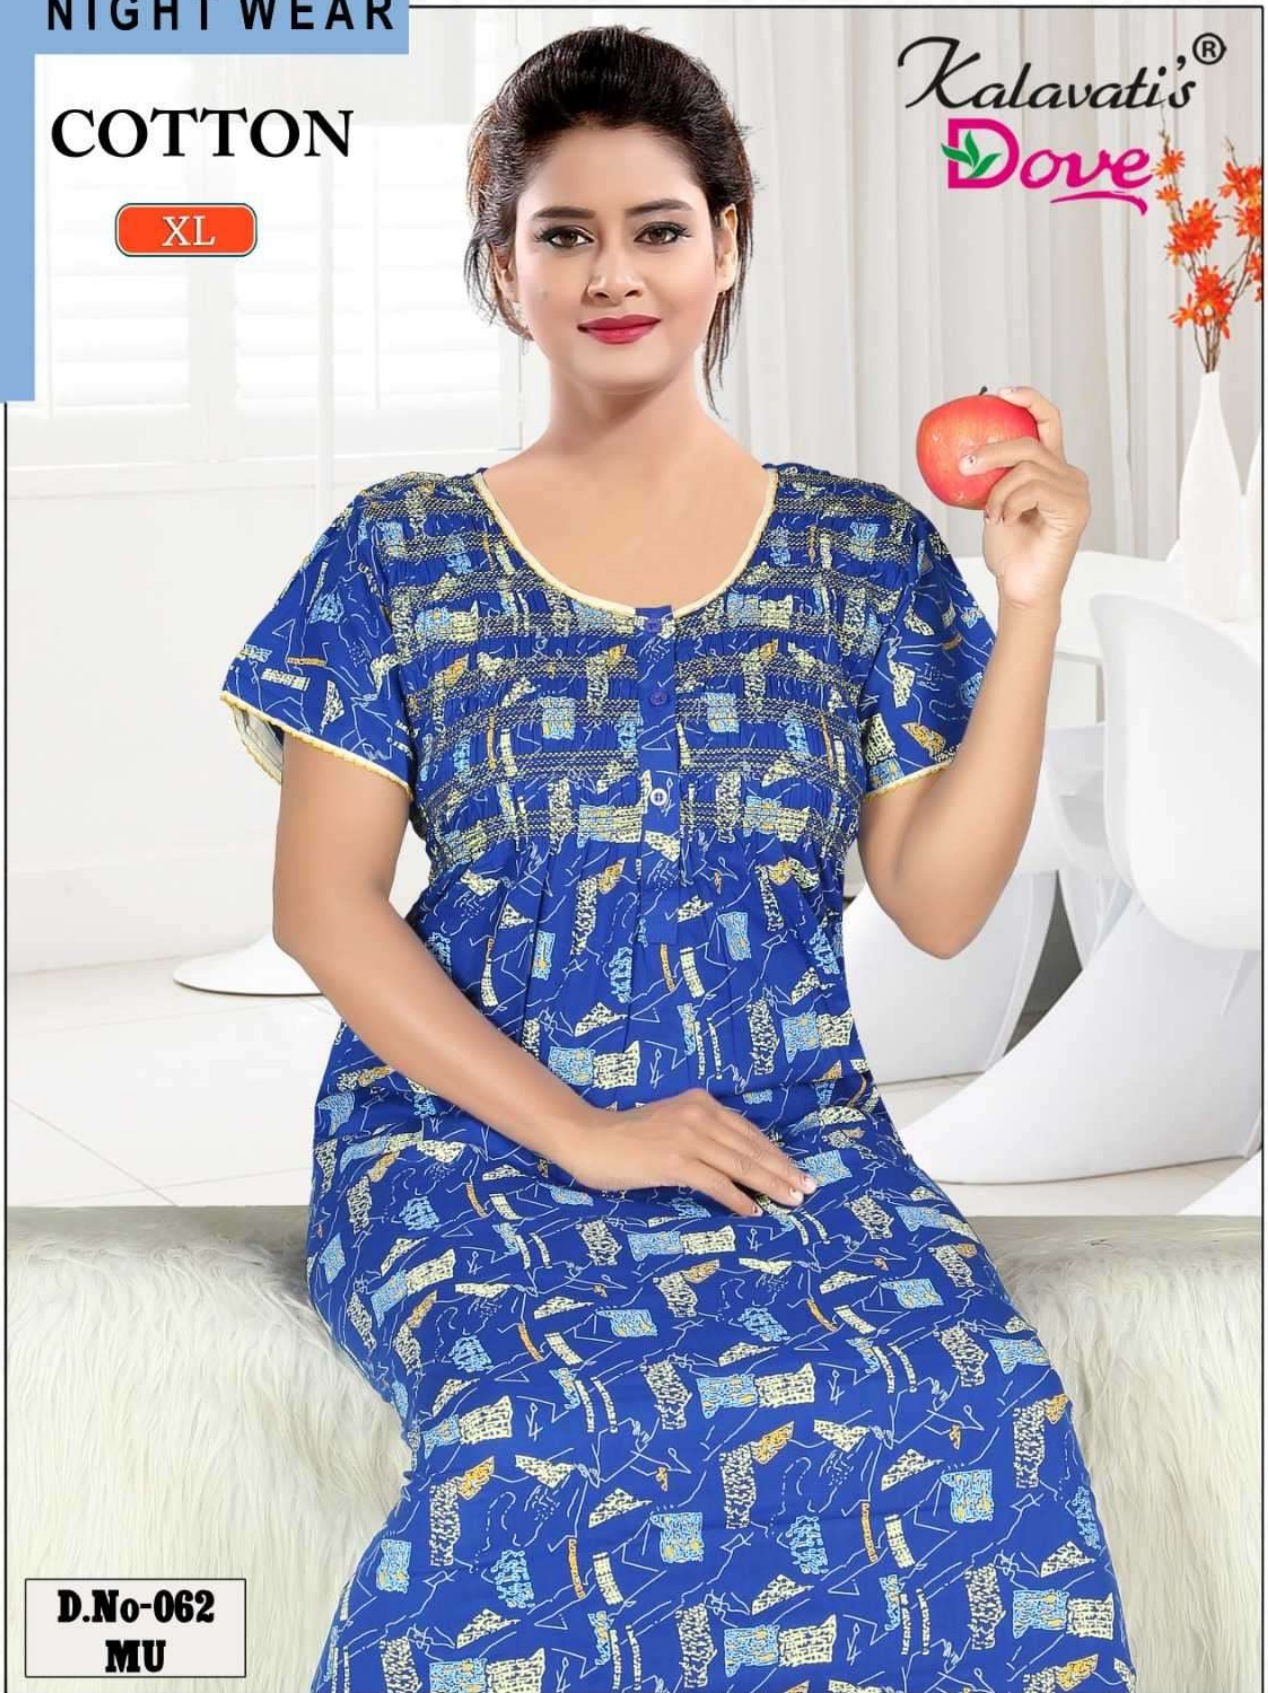

NIGHT WEAR

COTTON

XL

Kalavati's®
Dove

D.No-062
MU