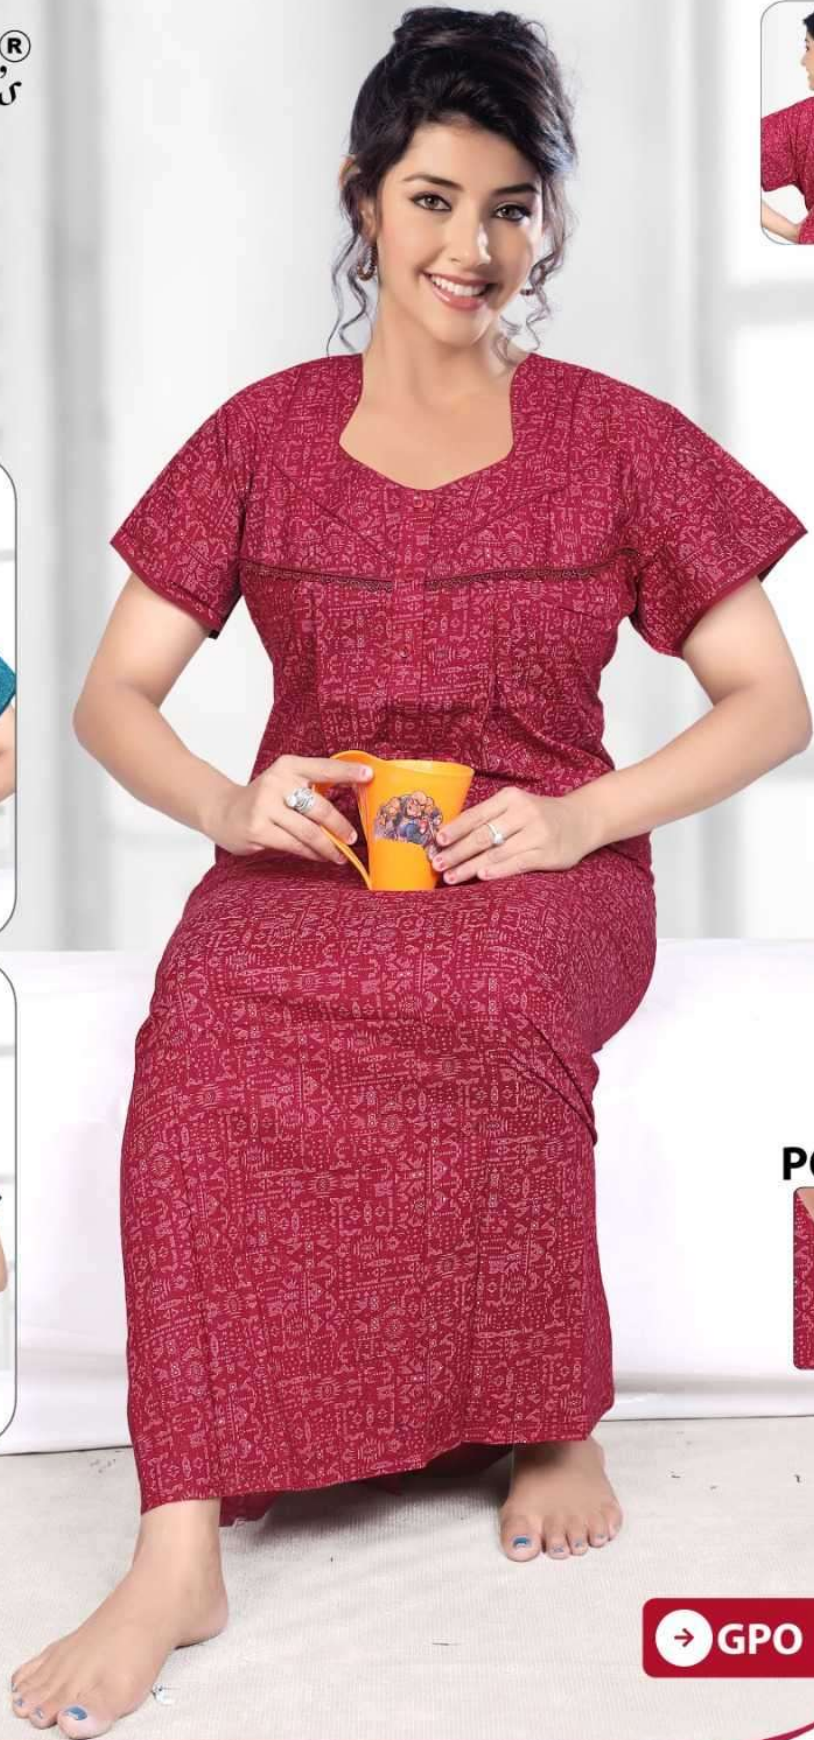

→ GPO LACE

12

RZ-2132

• • PREMIUM NIGHT WEAR • •

Kalavati's[®]
Dove
COTTON
PLEET F/B
XXL

POCKET

12

RZ-2140