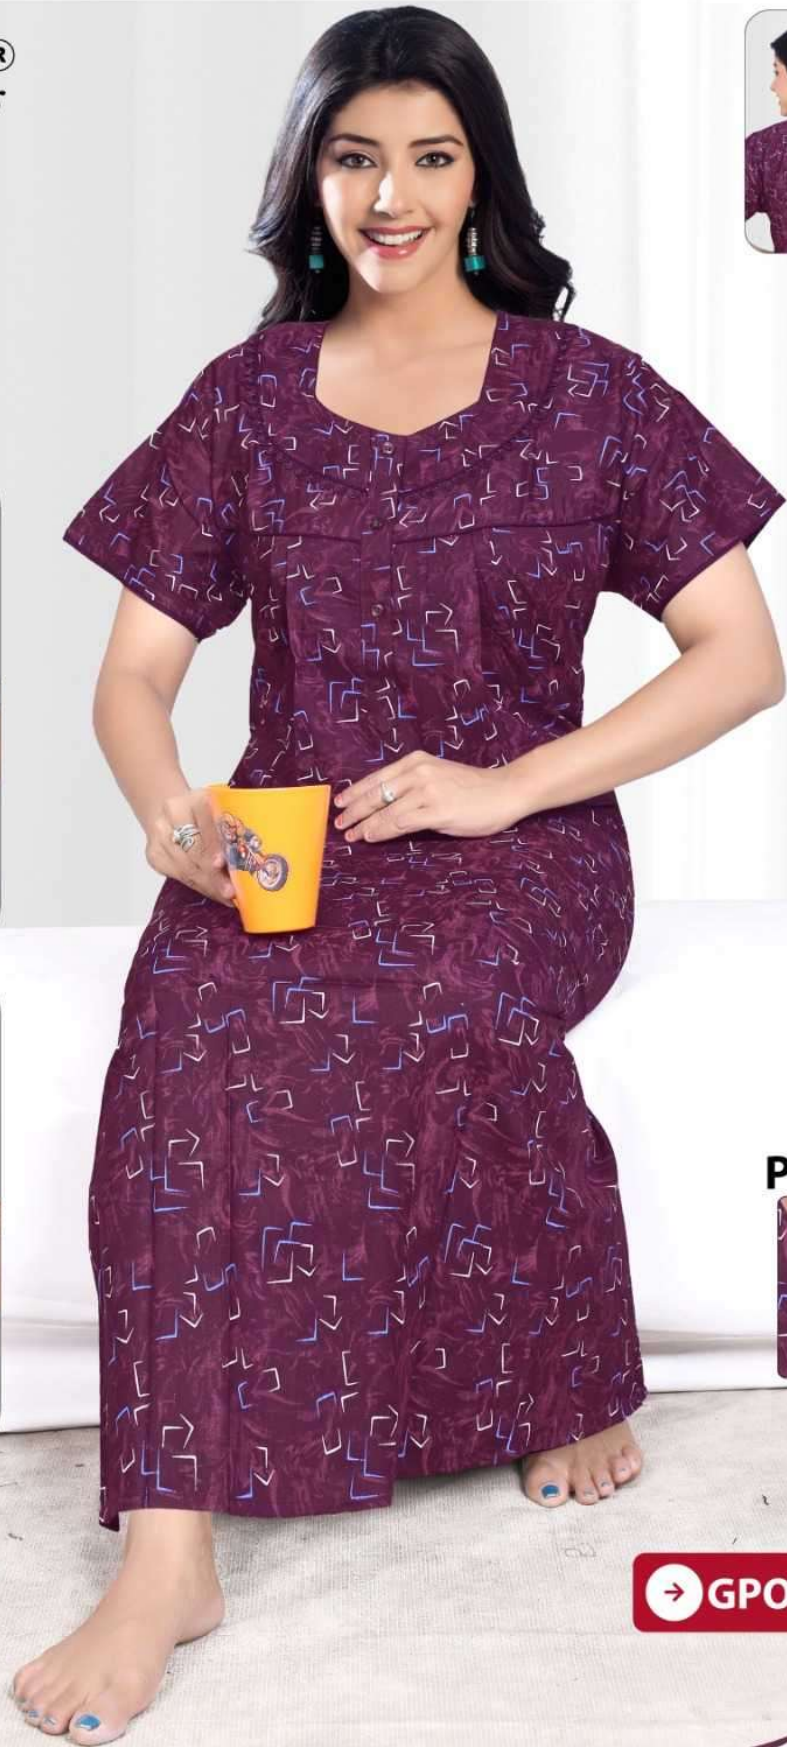

• • PREMIUM NIGHT WEAR • •

Kalavati's®

Dove

COTTON
PLEET F/B

3XL

POCKET

16

RZ-2137

→ GPO LACE