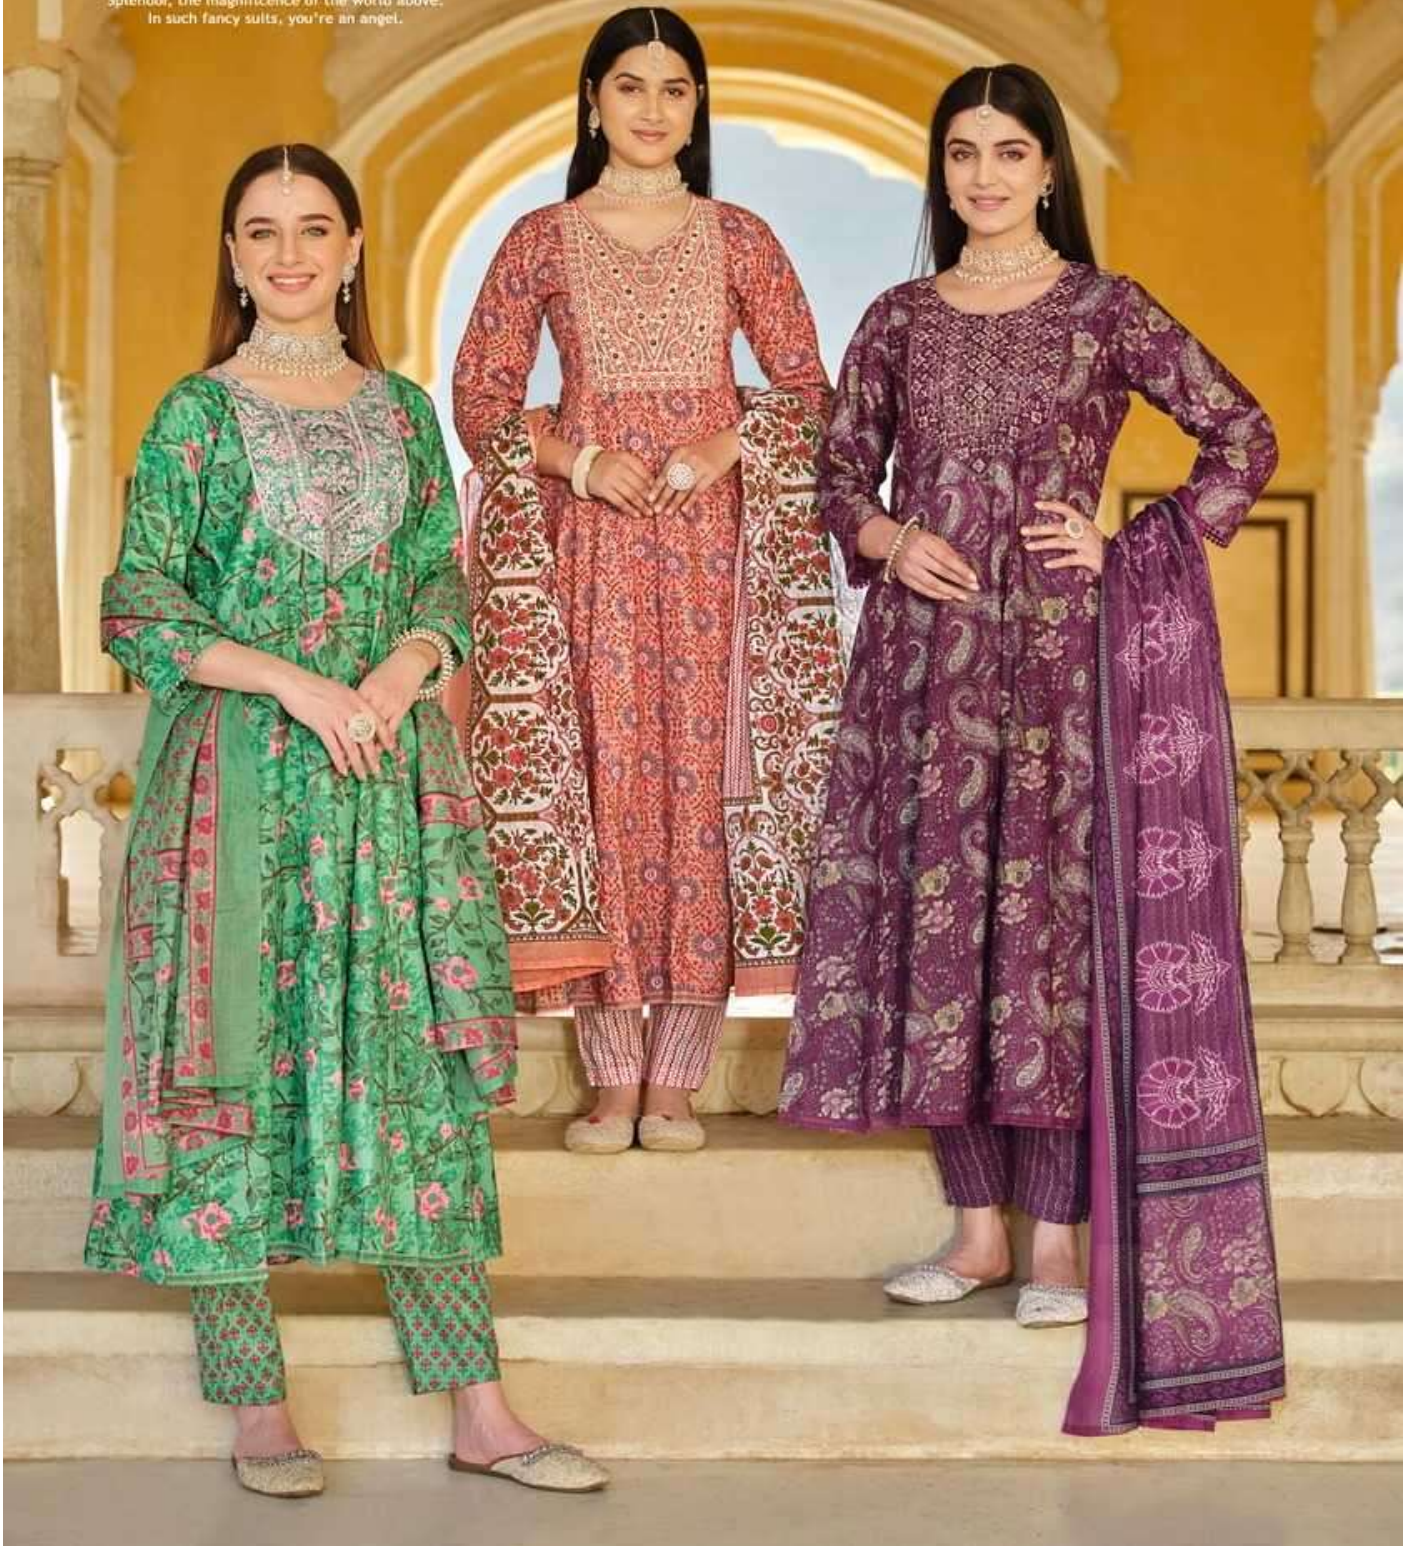

BLOSSOM

VOL-4

A GLIMPSE OF PARADISE

You are a portal, doorway to the fantasy, the
Splendor, the magnificence of the world above.
In such fancy suits, you're an angel.

TM
Radhika
lifestyle

BLOSSOM
VOL-4

4004

Fashion is the answer to survive the reality of **EVERYDAY LIFE**

BLOSSOM
VOL-4

The
Color of
Princess

i believe everyday offer a whole new promise.....
i believe in me !!

You don't find a style. A STYLE FINDS YOU

4001

4002

4003

4004

4005

4006

Fashion is the woman to survive the reality of EVERYDAY LIFE

Fashion is about dreaming and making OTHER PEOPLE DREAM